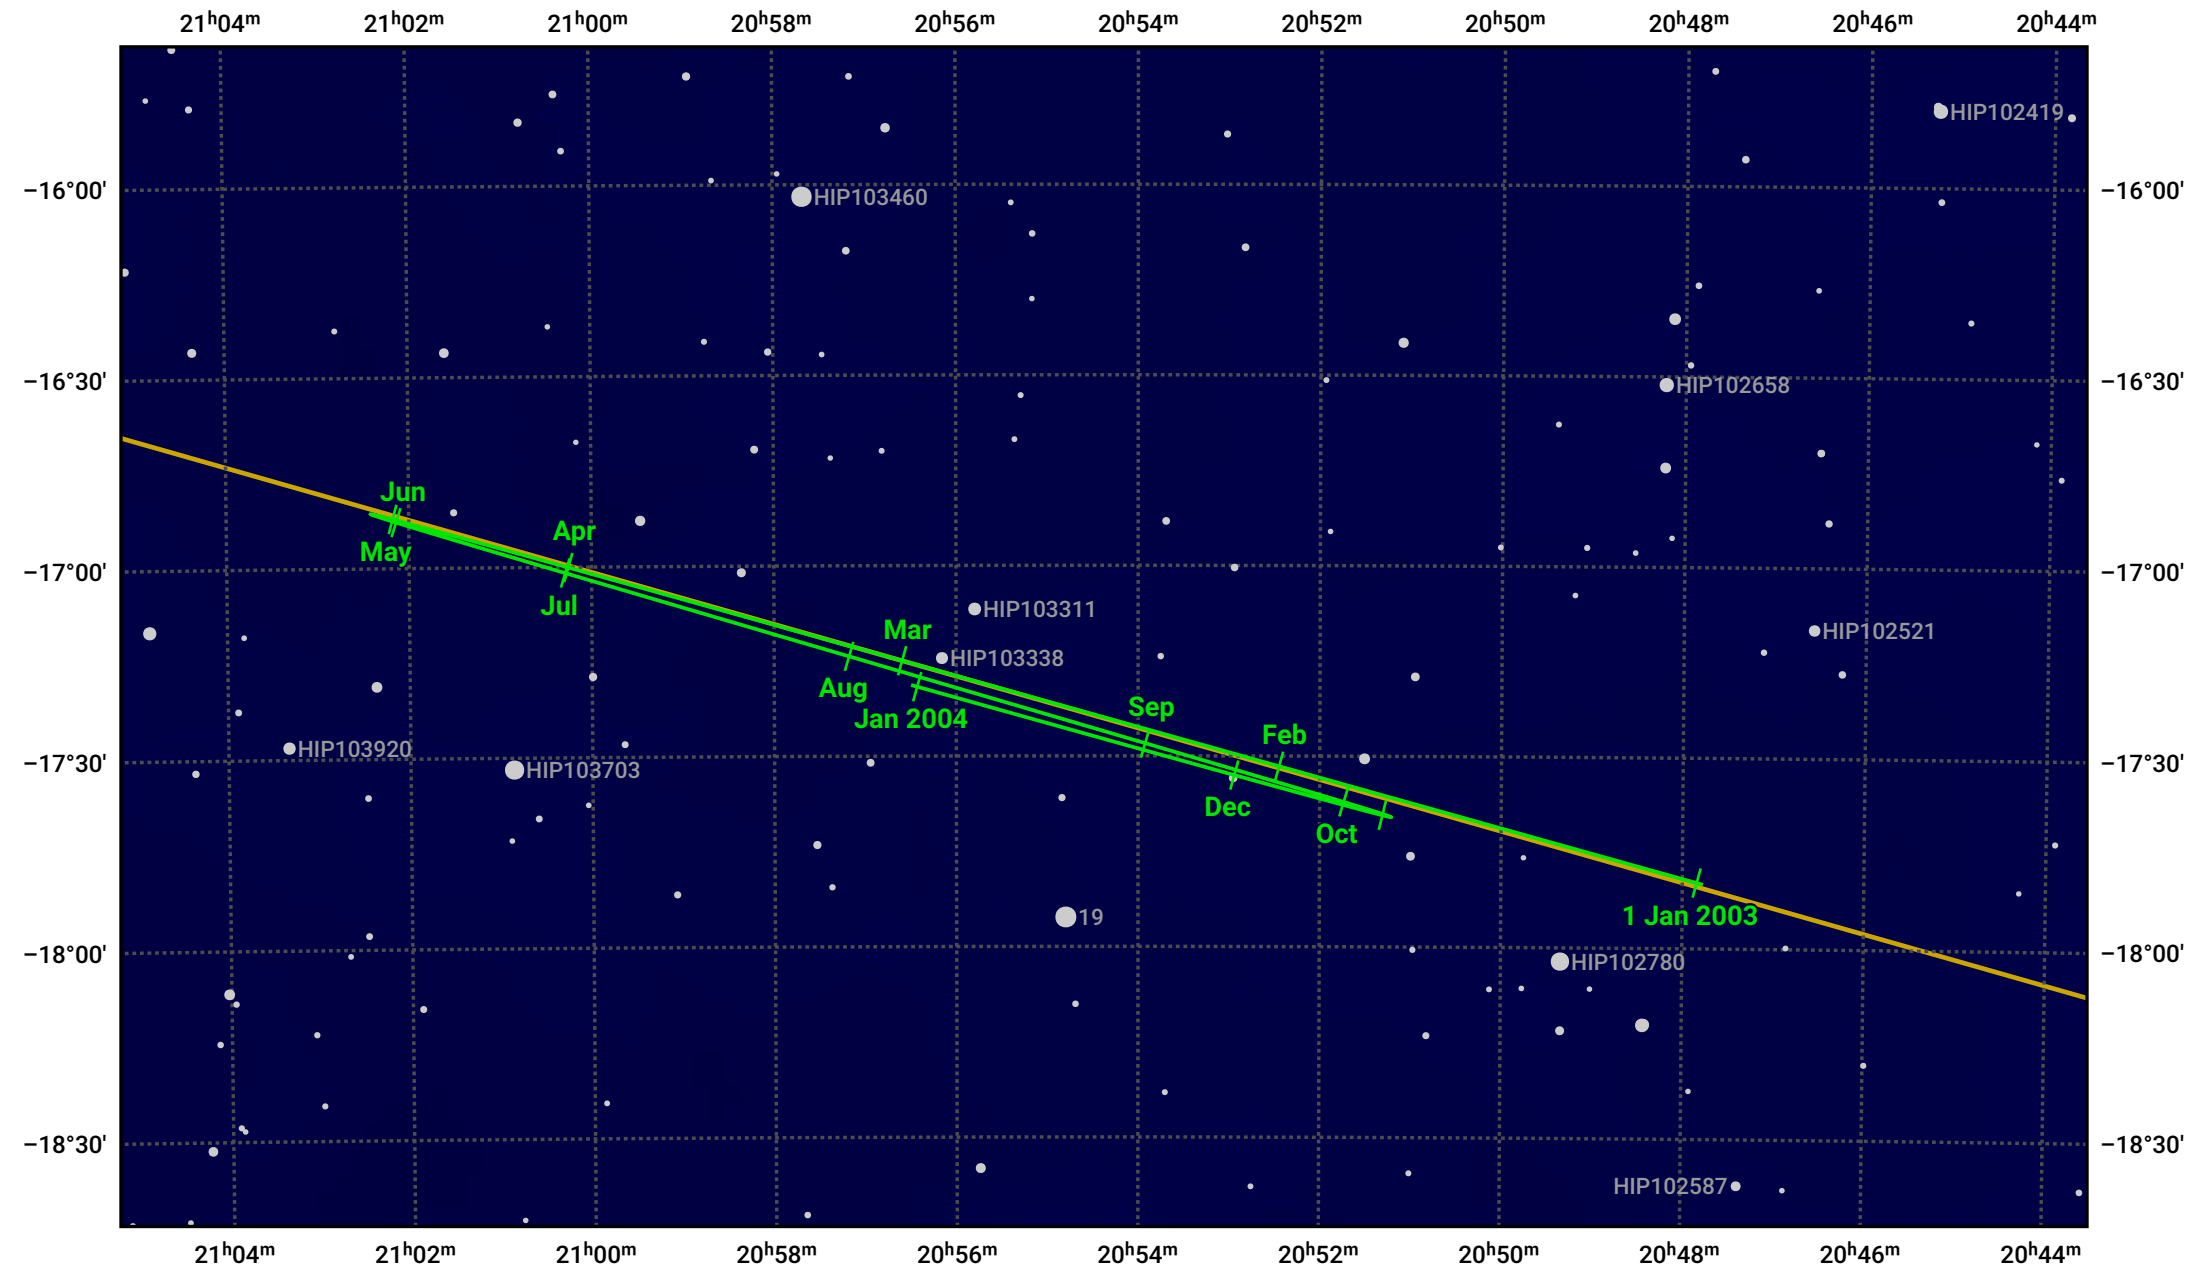

The path of Neptune in 2003

© Dominic Ford 2011–2023. Date markers placed at midnight UTC. Downloaded from <https://in-the-sky.org>

Magnitude scale: 10.0 9.0 8.0 7.0 6.0 5.0

Ecliptic Plane

Galaxy
 Bright nebula
 Open cluster
 Globular cluster

Date	Mag	Angular size
2003 Jan 1	8.0	2.2"
2003 Apr 1	8.0	2.2"
2003 Jul 1	7.9	2.3"
2003 Oct 1	7.9	2.3"
2004 Jan 1	8.0	2.2"