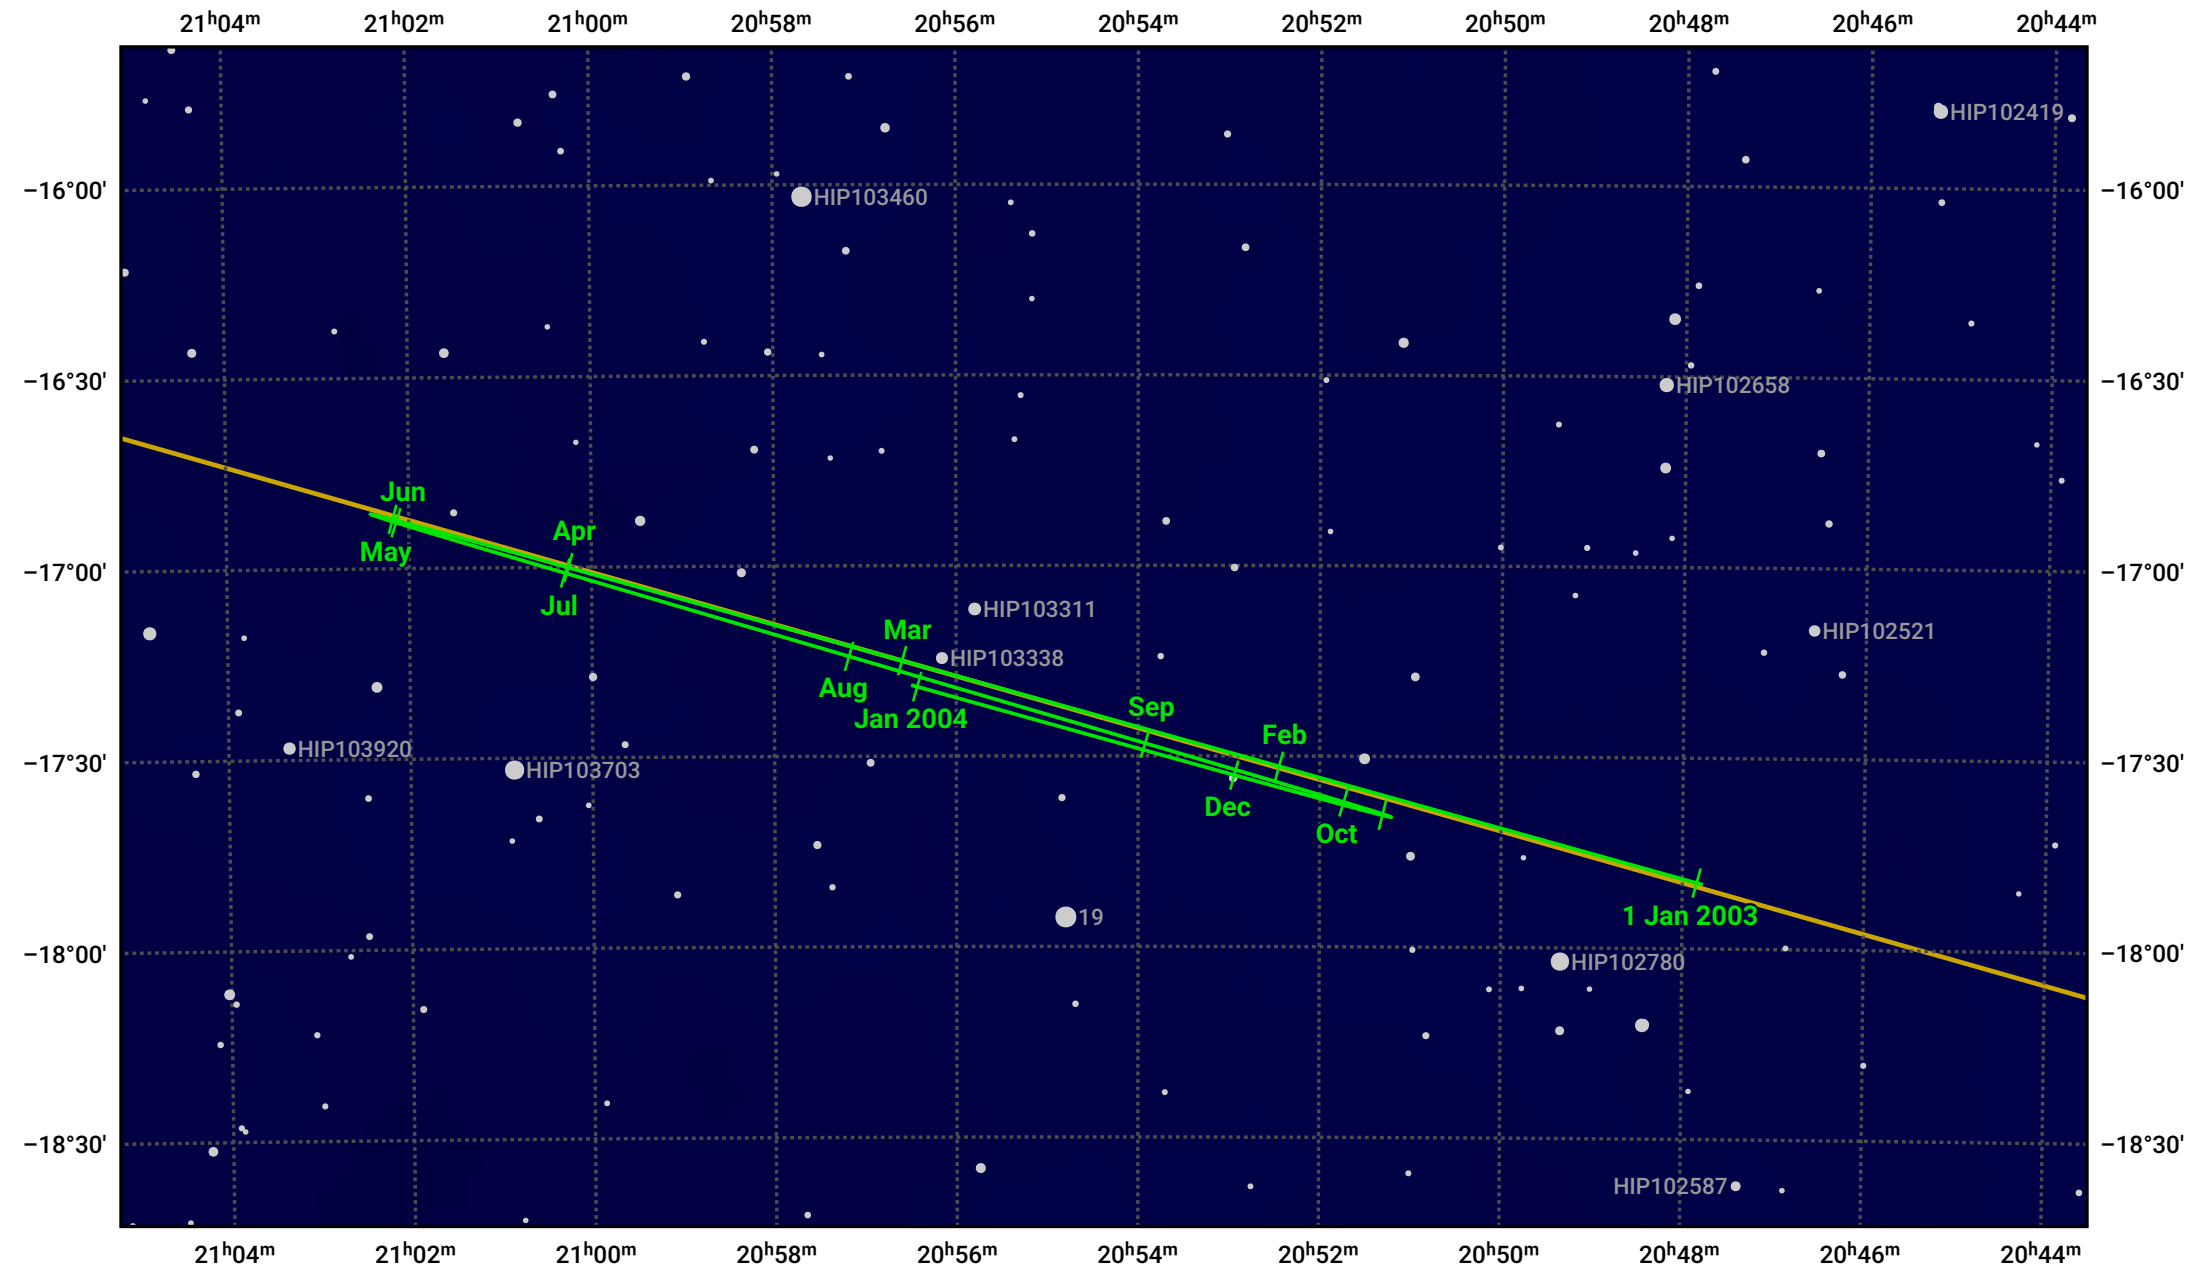

The path of Neptune in 2003

© Dominic Ford 2011–2024. Date markers placed at midnight UTC. Downloaded from <https://in-the-sky.org>

Magnitude scale: 10.0 9.0 8.0 7.0 6.0 5.0

Ecliptic Plane

Galaxy
 Bright nebula
 Open cluster
 Globular cluster

Date	Mag	Angular size
2003 Jan 1	8.0	2.2"
2003 Apr 1	8.0	2.2"
2003 Jul 1	7.9	2.3"
2003 Oct 1	7.9	2.3"
2004 Jan 1	8.0	2.2"