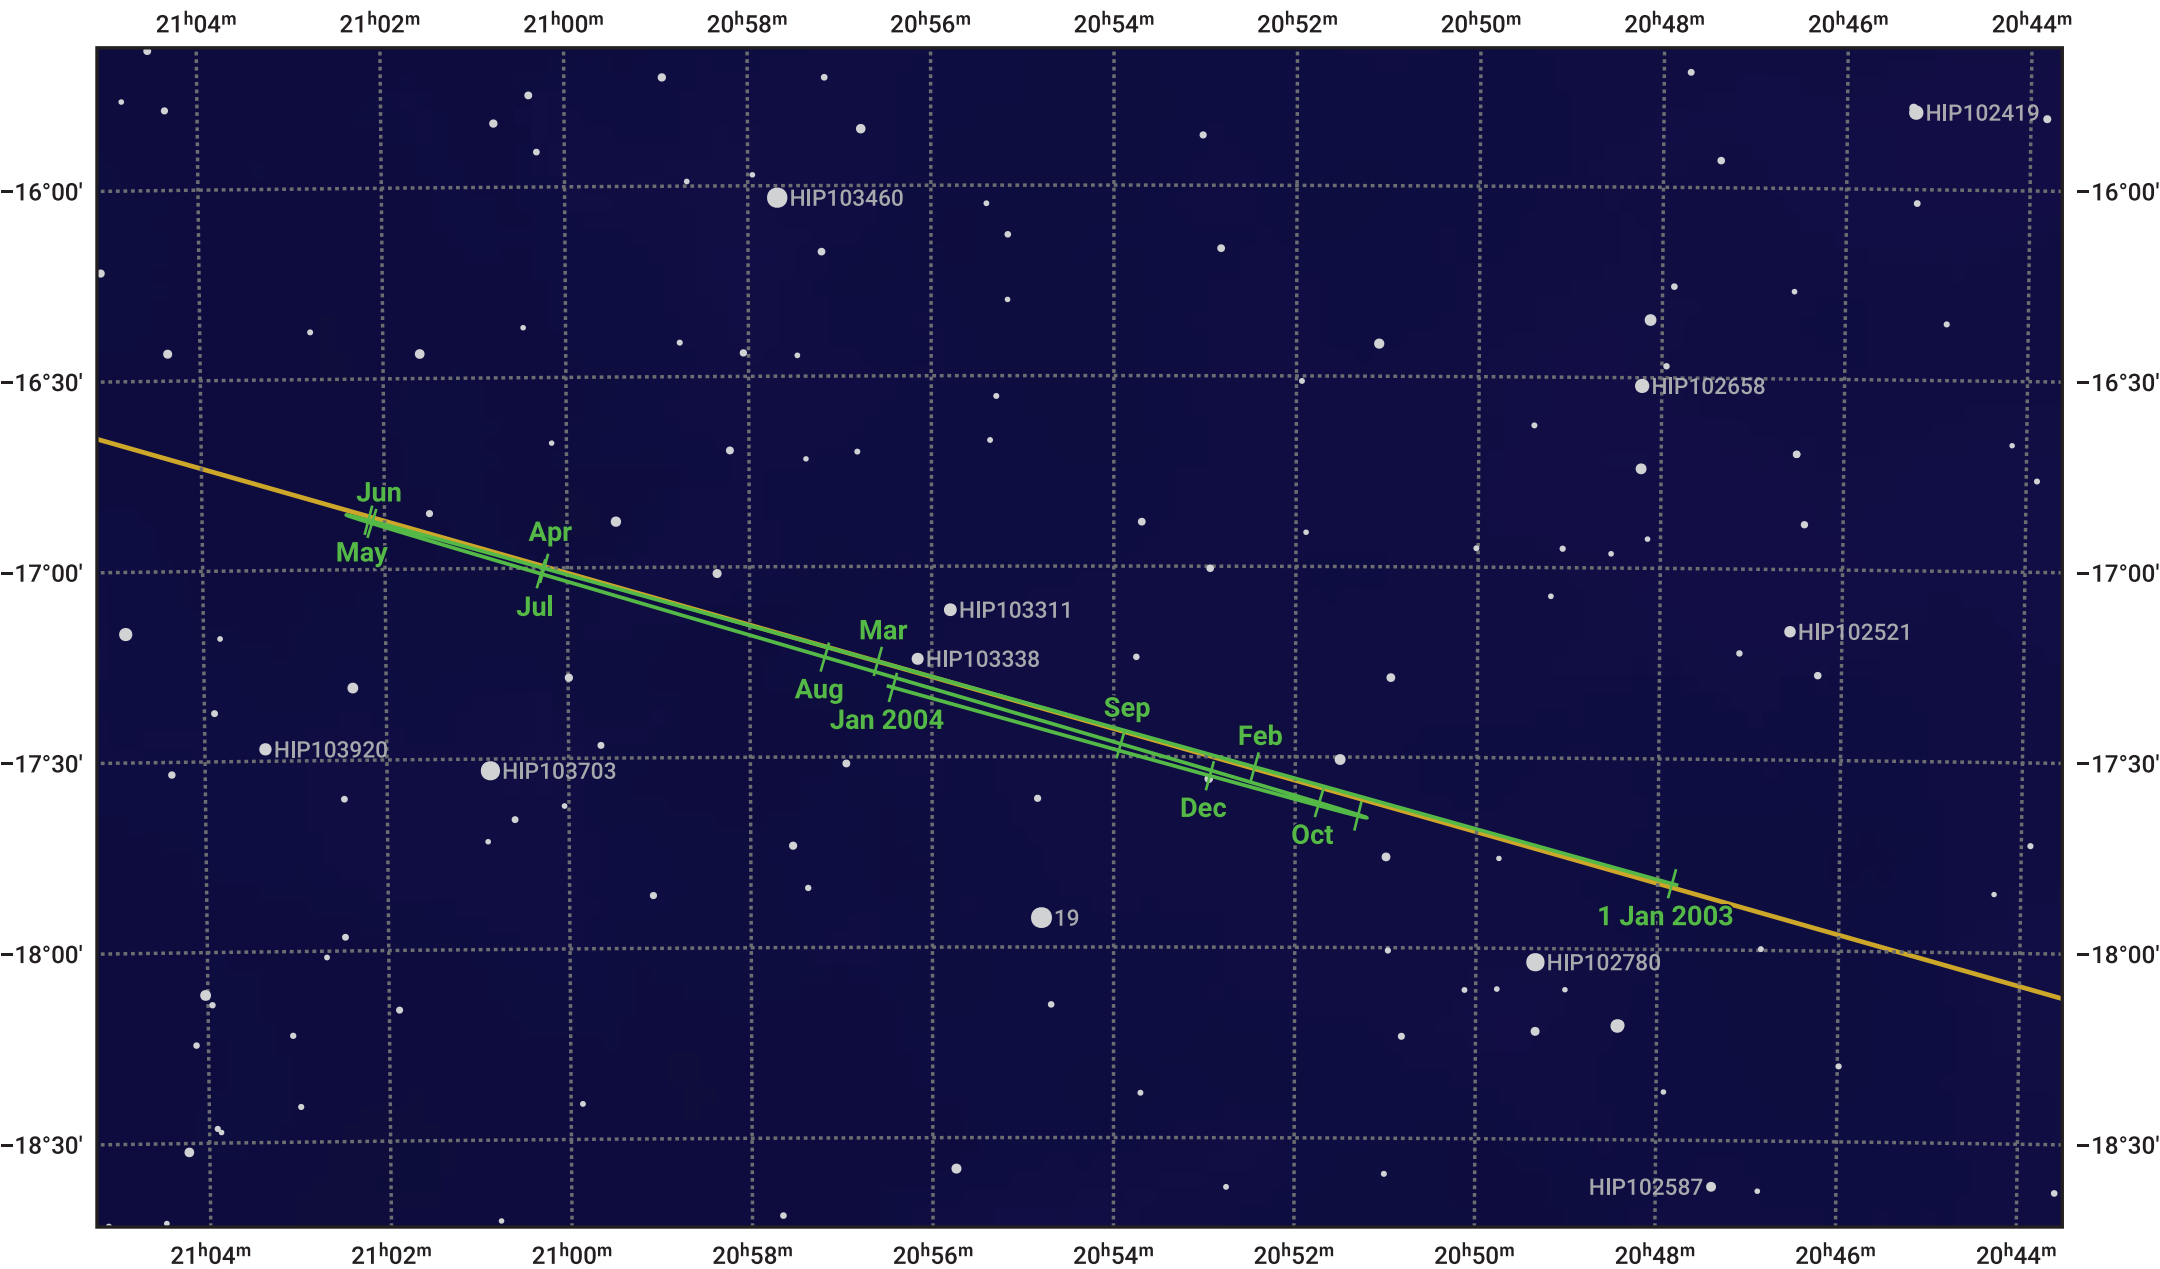

The path of Neptune in 2003

© Dominic Ford 2011–2024. Date markers placed at midnight UTC. Downloaded from <https://in-the-sky.org>

Magnitude scale: 10.0 9.0 8.0 7.0 6.0 5.0

Ecliptic Plane

- Galaxy
- Bright nebula
- Open cluster
- Globular cluster

Date	Mag	Angular size
2003 Jan 1	8.0	2.2"
2003 Apr 1	8.0	2.2"
2003 Jul 1	7.9	2.3"
2003 Oct 1	7.9	2.3"
2004 Jan 1	8.0	2.2"