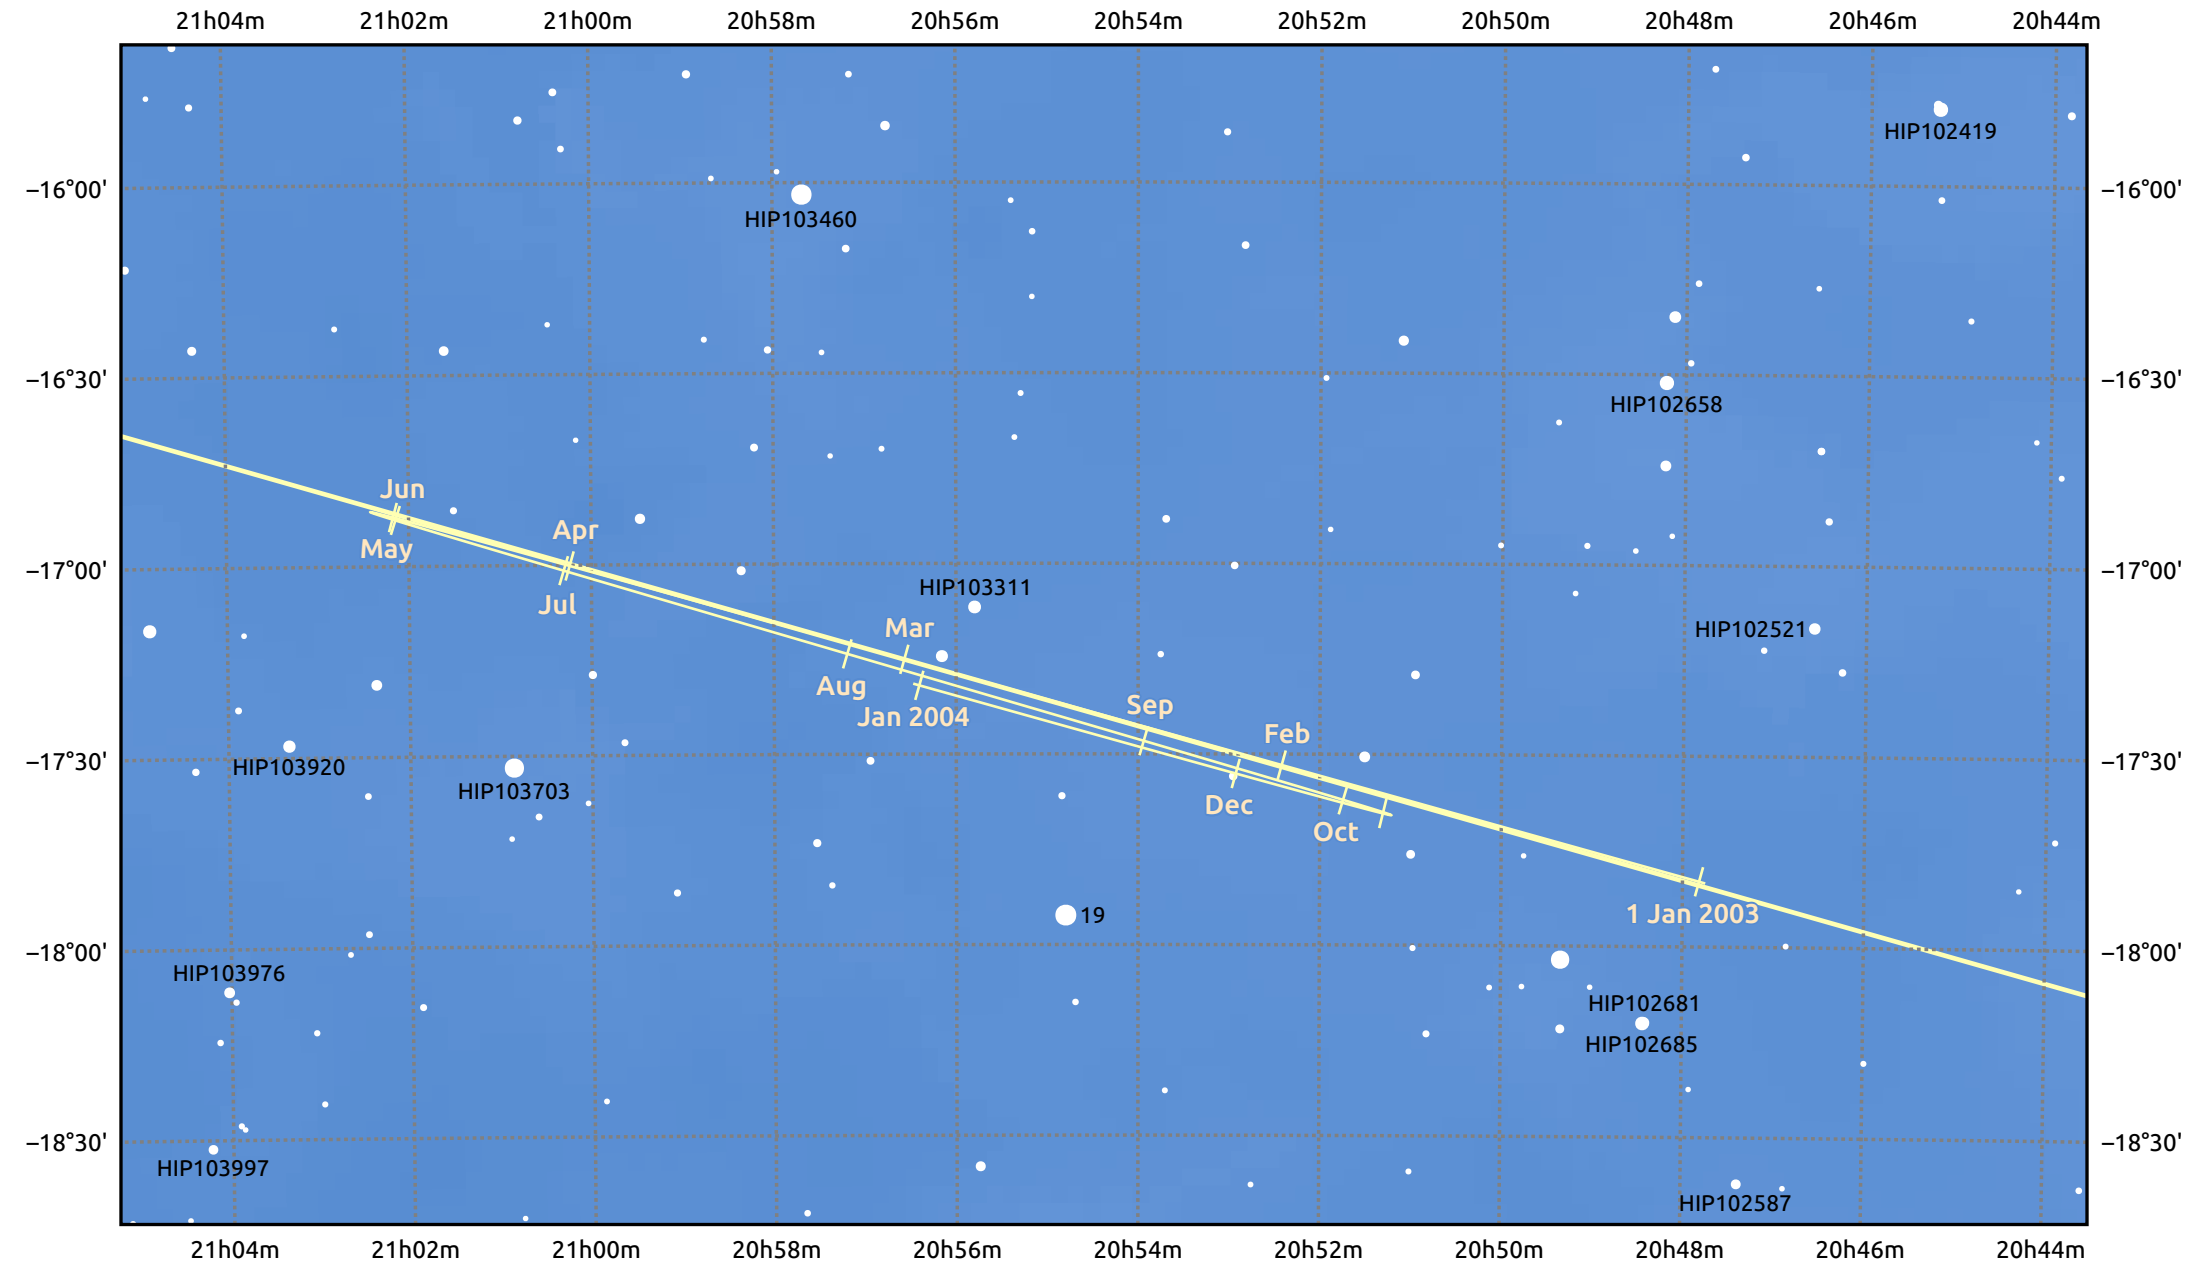

The path of Neptune in 2003

© Dominic Ford 2011–2025. Date markers placed at midnight UTC. Downloaded from <https://in-the-sky.org>

Magnitude scale: 10.0 9.0 8.0 7.0 6.0 5.0

— Ecliptic Plane

Galaxy Bright nebula Open cluster Globular cluster Planetary nebula

Date	Mag	Angular size
2003 Jan 1	8.0	2.2"
2003 Apr 1	8.0	2.2"
2003 Jul 1	7.9	2.3"
2003 Oct 1	7.9	2.3"
2004 Jan 1	8.0	2.2"