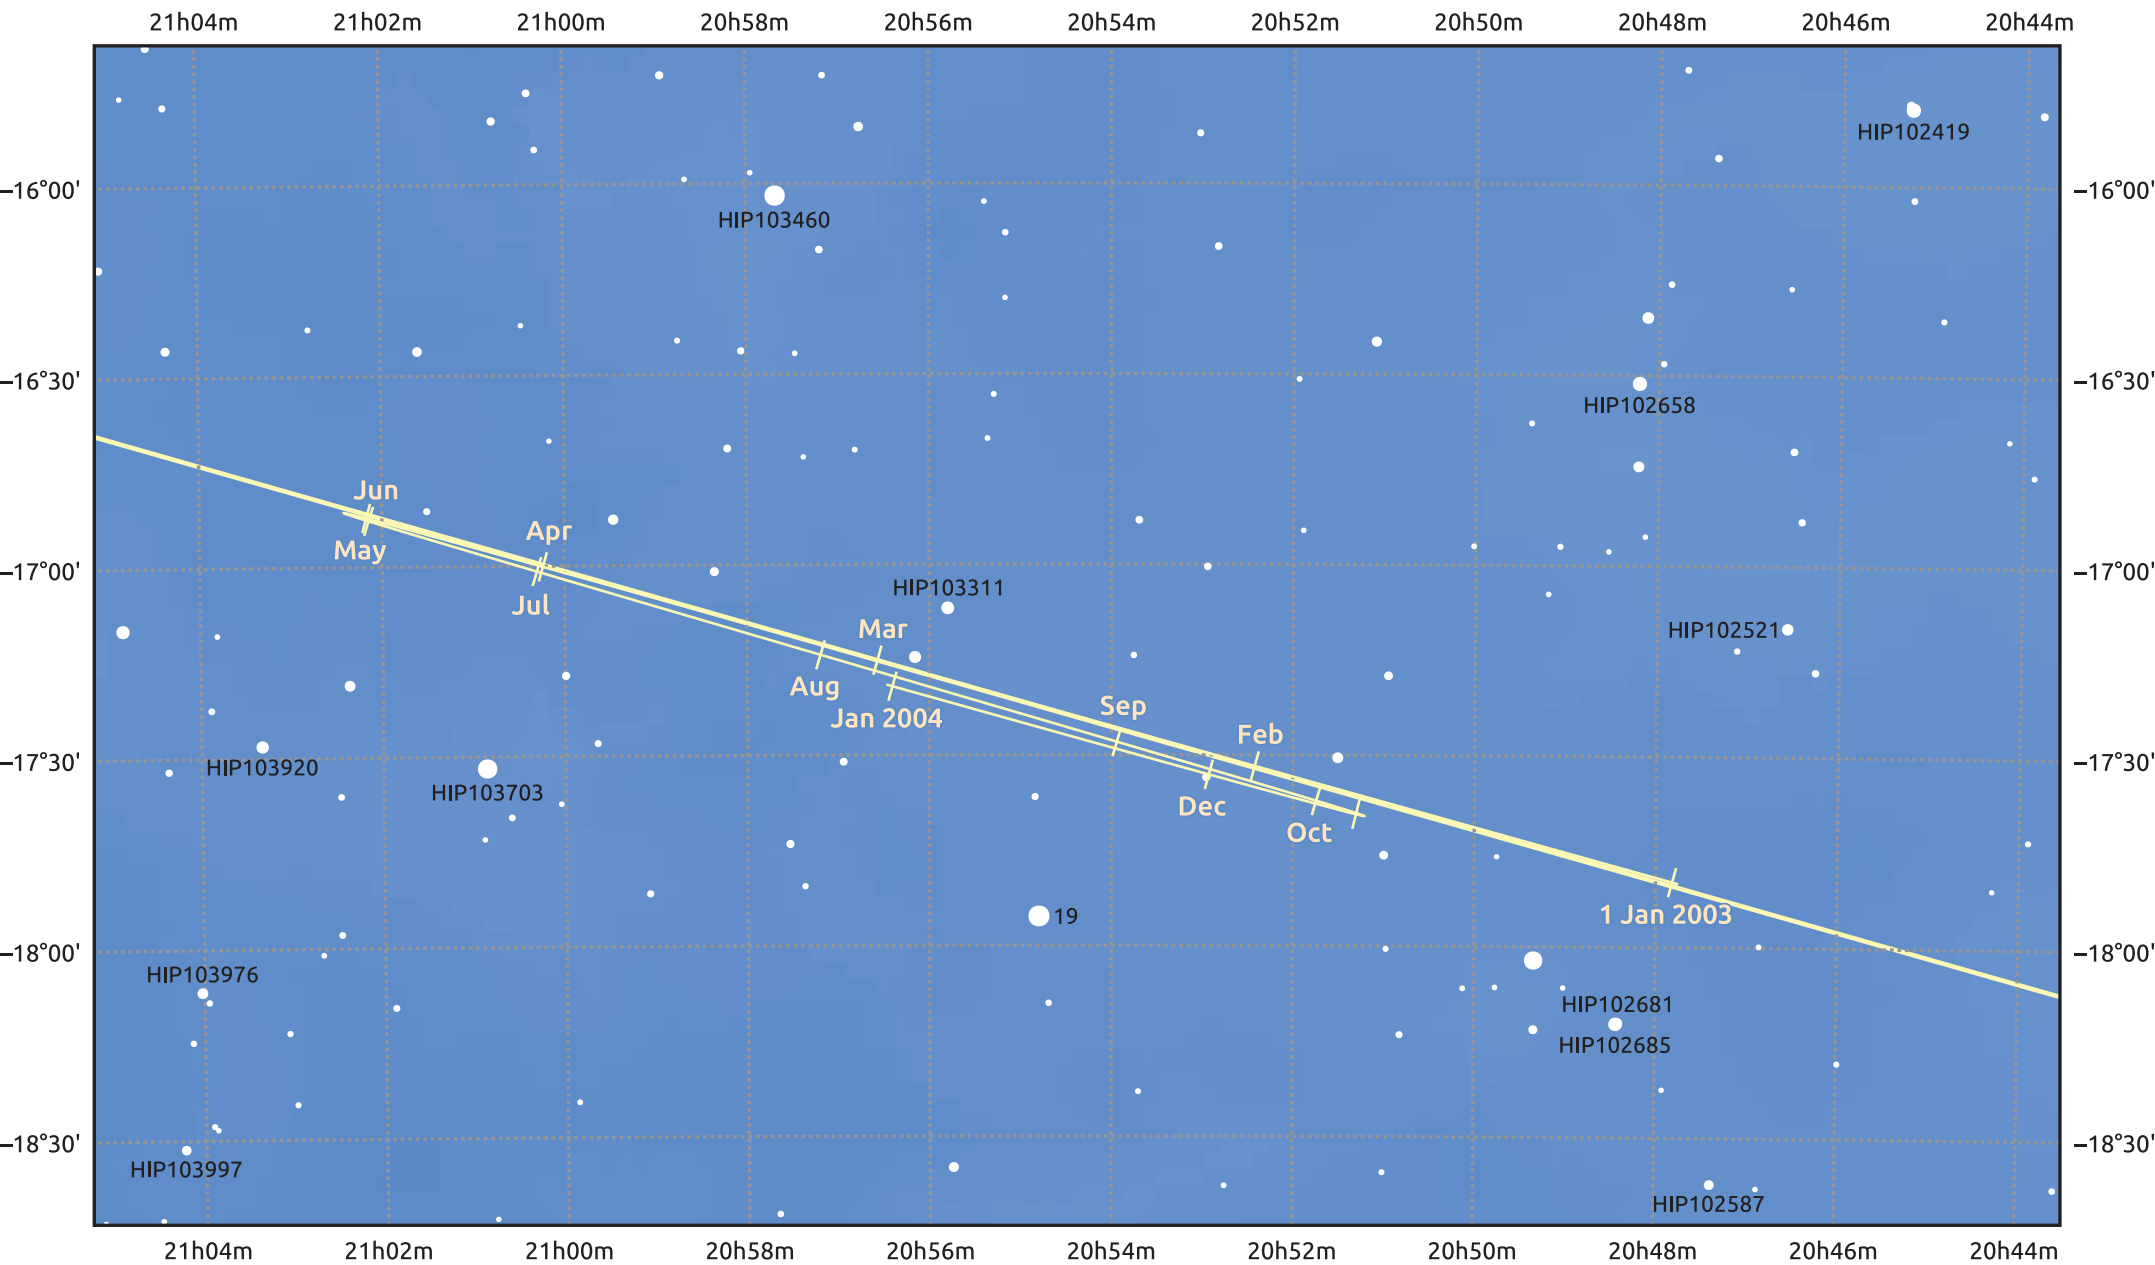

The path of Neptune in 2003

© Dominic Ford 2011–2025. Date markers placed at midnight UTC. Downloaded from <https://in-the-sky.org>

Magnitude scale: • 10.0 • 9.0 • 8.0 • 7.0 • 6.0 • 5.0

— Ecliptic Plane

- Galaxy
- Bright nebula
- Open cluster
- Globular cluster
- ◆ Planetary nebula

| Date | Mag | Angular size |
|------------|-----|--------------|
| 2003 Jan 1 | 8.0 | 2.2" |
| 2003 Apr 1 | 8.0 | 2.2" |
| 2003 Jul 1 | 7.9 | 2.3" |
| 2003 Oct 1 | 7.9 | 2.3" |
| 2004 Jan 1 | 8.0 | 2.2" |