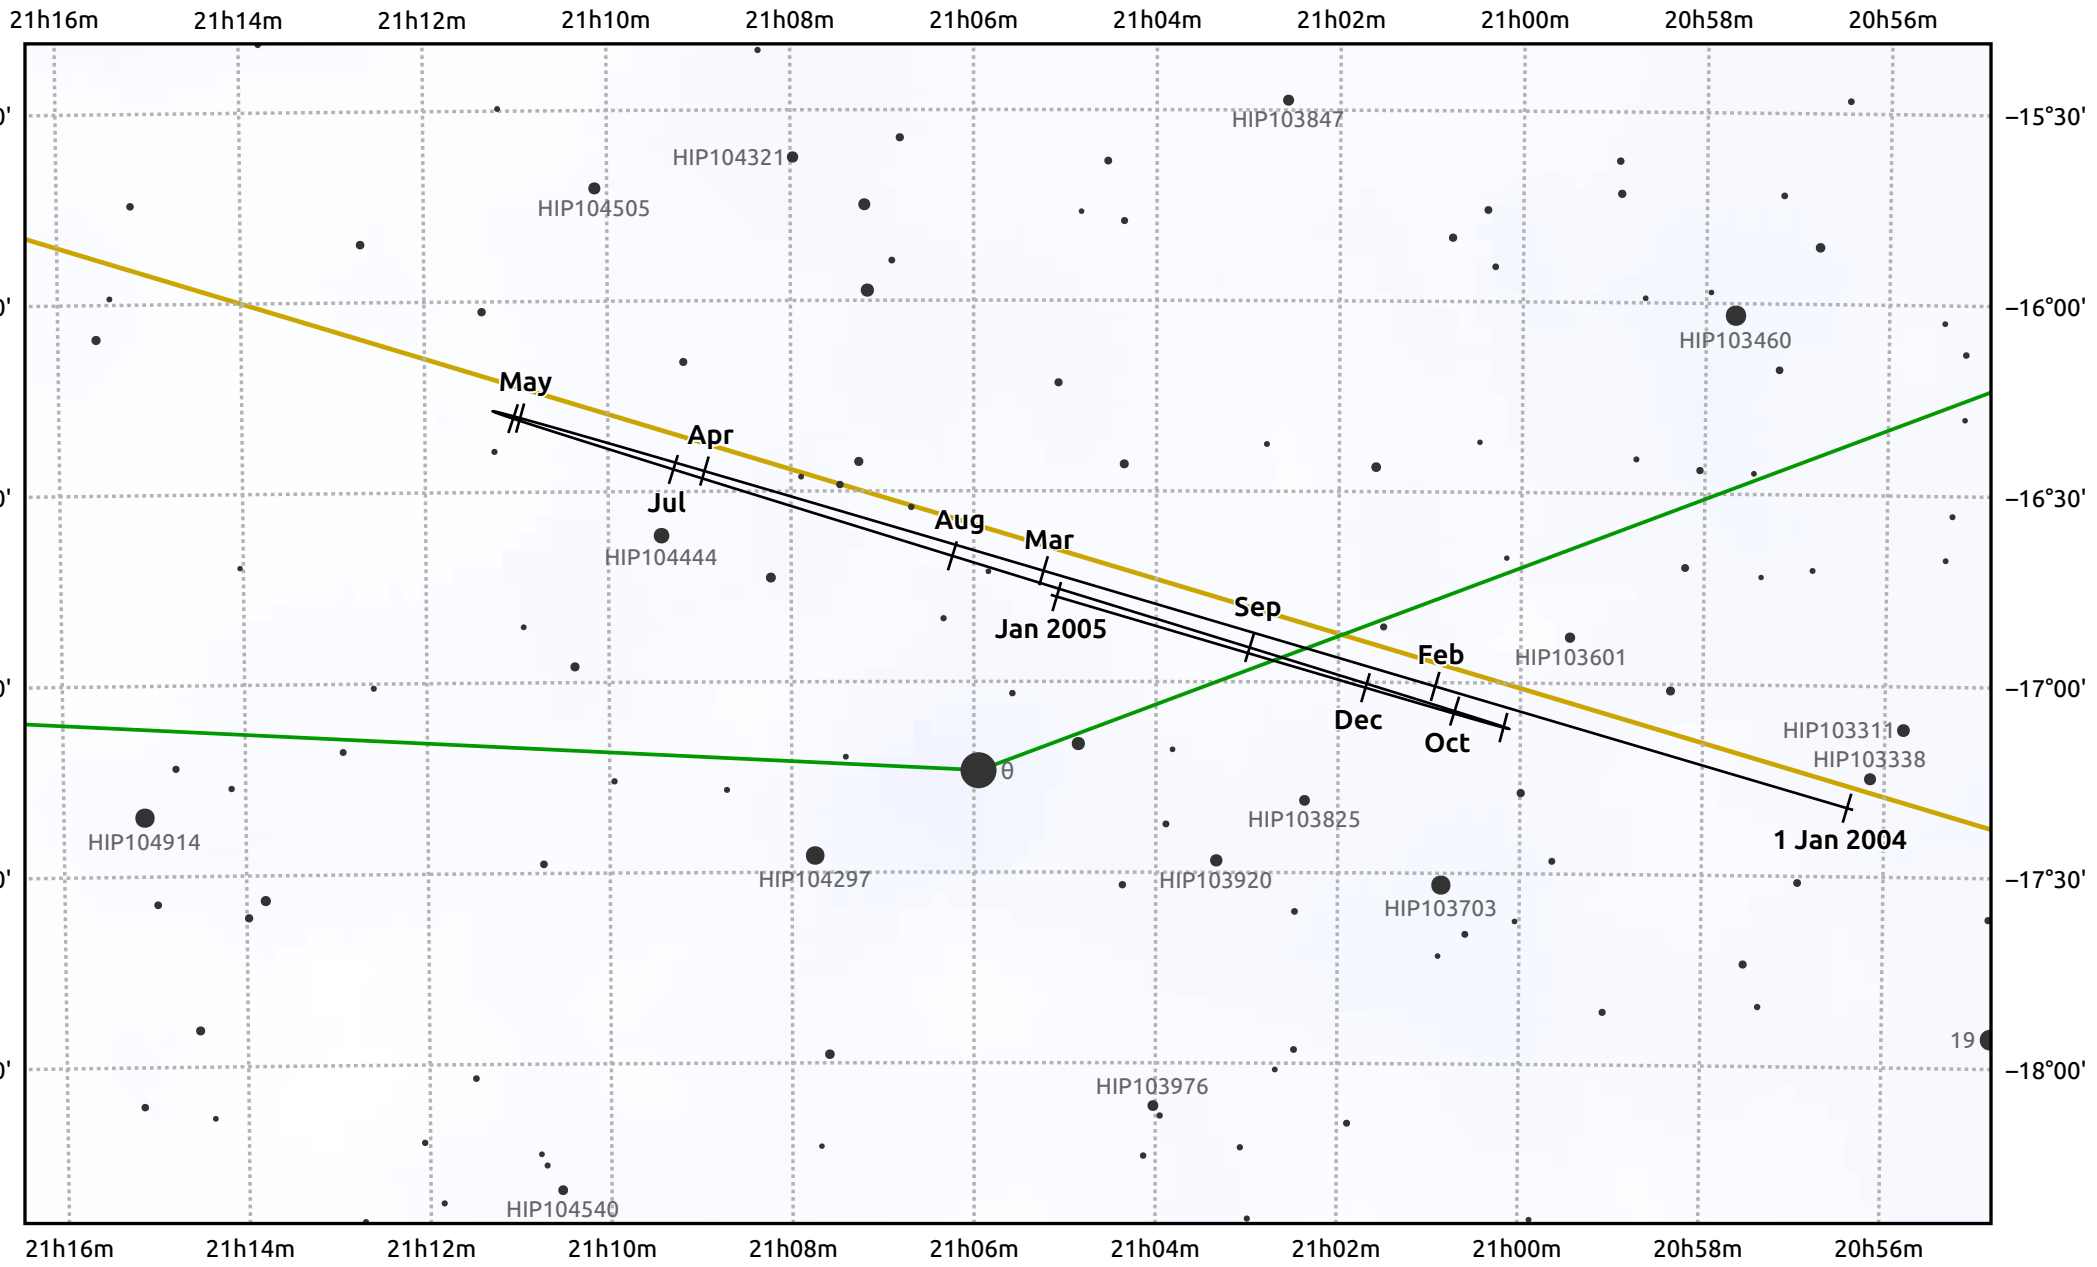

The path of Neptune in 2004

© Dominic Ford 2011–2025. Date markers placed at midnight UTC. Downloaded from <https://in-the-sky.org>

Magnitude scale: • 10.0 • 9.0 • 8.0 • 7.0 • 6.0 • 5.0 • 4.0

— Ecliptic Plane

- Galaxy
- Bright nebula
- Open cluster
- ⊕ Globular cluster
- + Planetary nebula

Date	Mag	Angular size
2004 Jan 1	8.0	2.2"
2004 Apr 1	8.0	2.2"
2004 Jul 1	7.9	2.3"
2004 Oct 1	7.9	2.3"
2005 Jan 1	8.0	2.2"