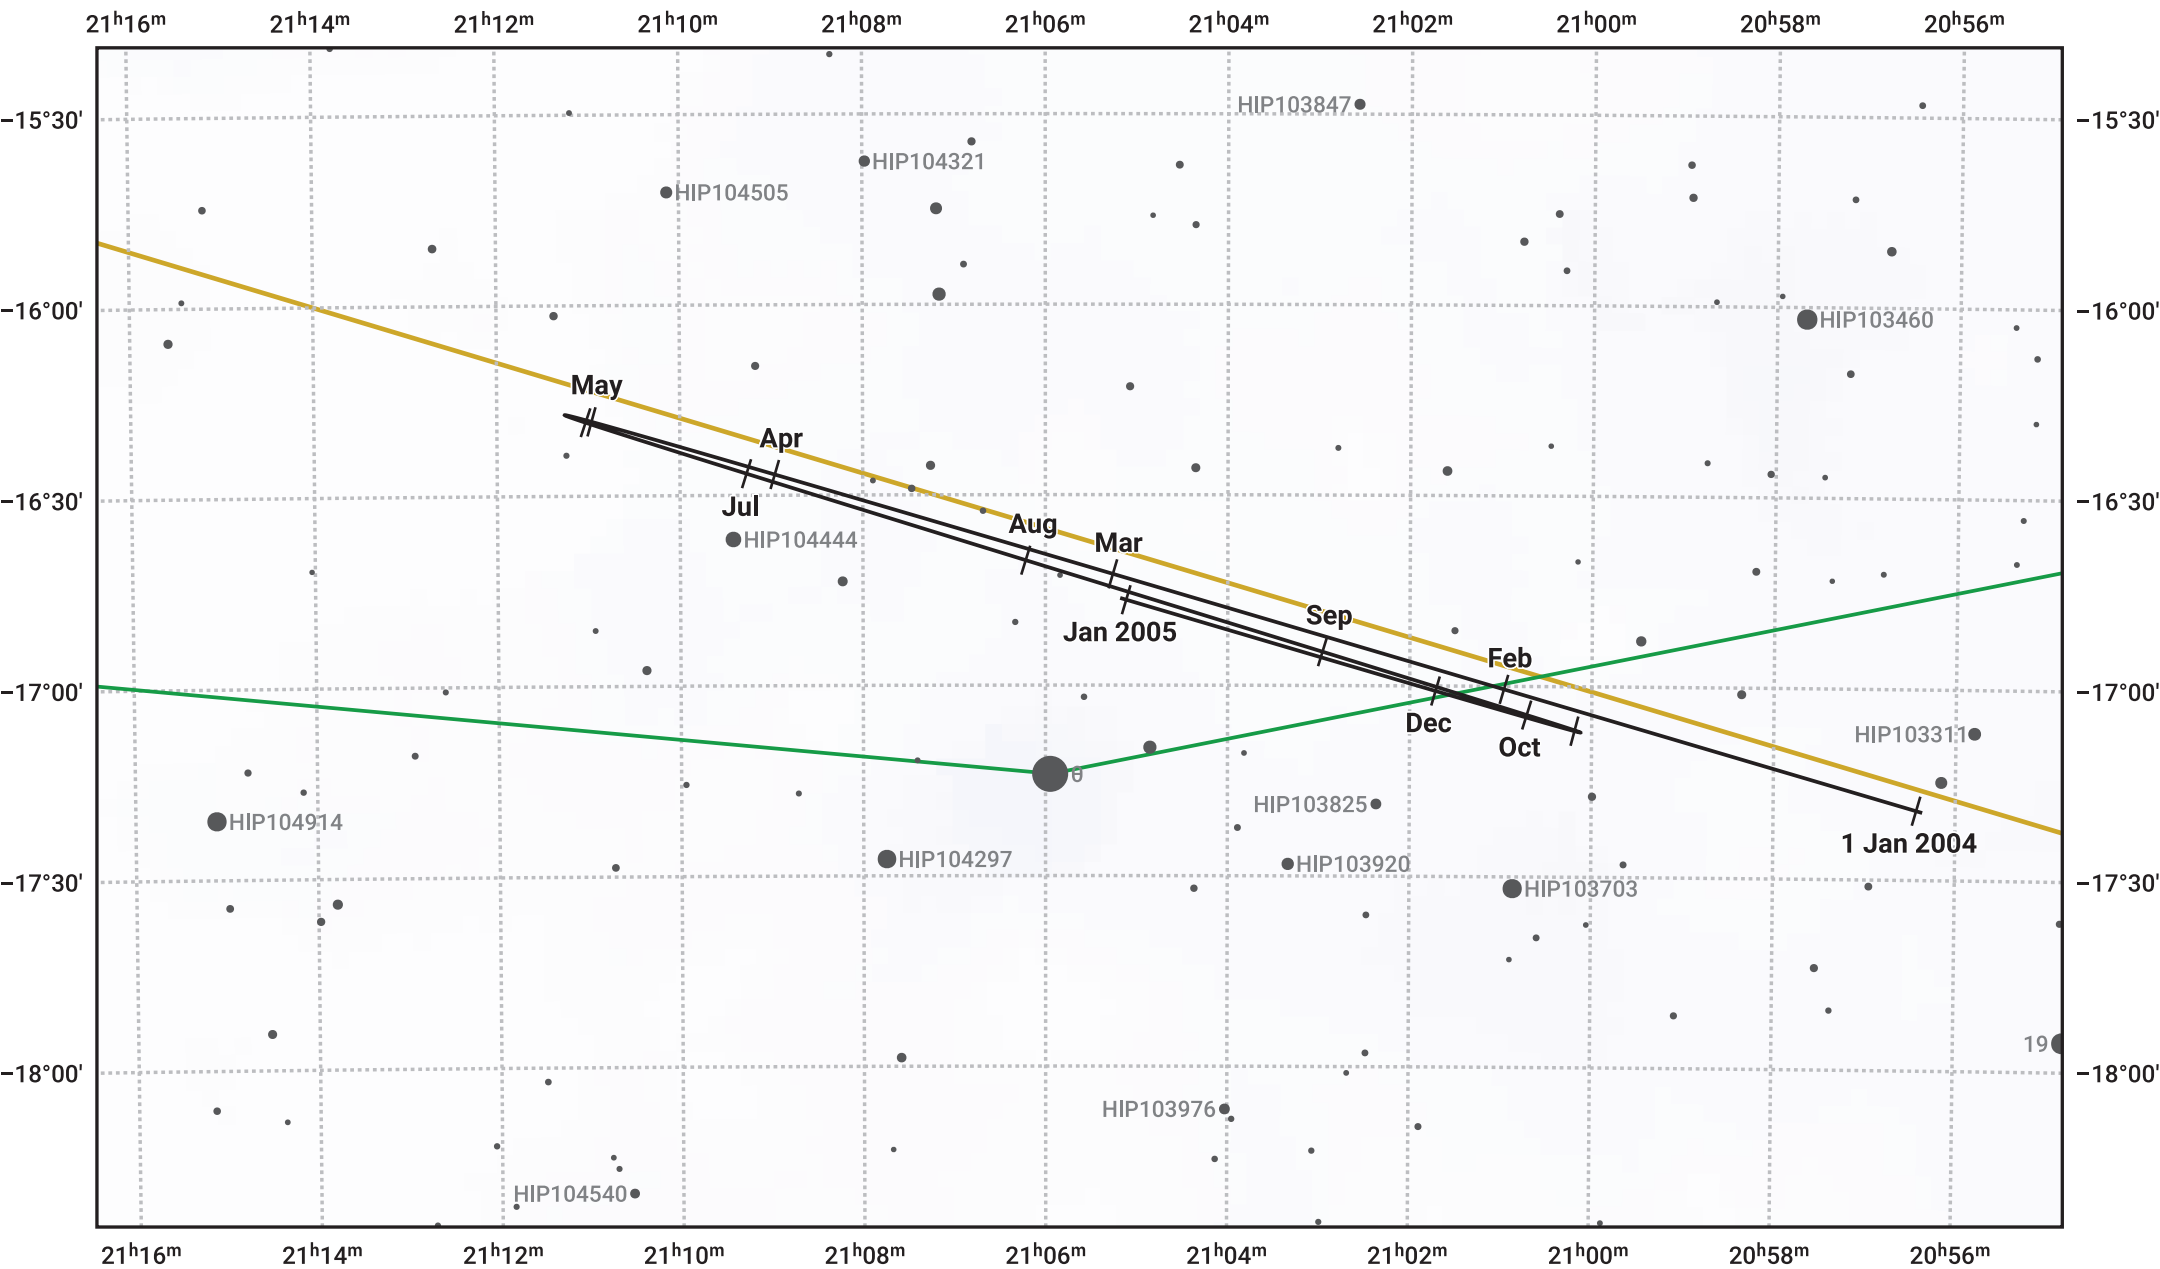

# The path of Neptune in 2004

© Dominic Ford 2011–2024. Date markers placed at midnight UTC. Downloaded from <https://in-the-sky.org>

Magnitude scale: • 10.0 • 9.0 • 8.0 • 7.0 • 6.0 • 5.0 • 4.0

— Ecliptic Plane

- Galaxy
- Bright nebula
- Open cluster
- ⊕ Globular cluster

Date	Mag	Angular size
2004 Jan 1	8.0	2.2"
2004 Apr 1	8.0	2.2"
2004 Jul 1	7.9	2.3"
2004 Oct 1	7.9	2.3"
2005 Jan 1	8.0	2.2"