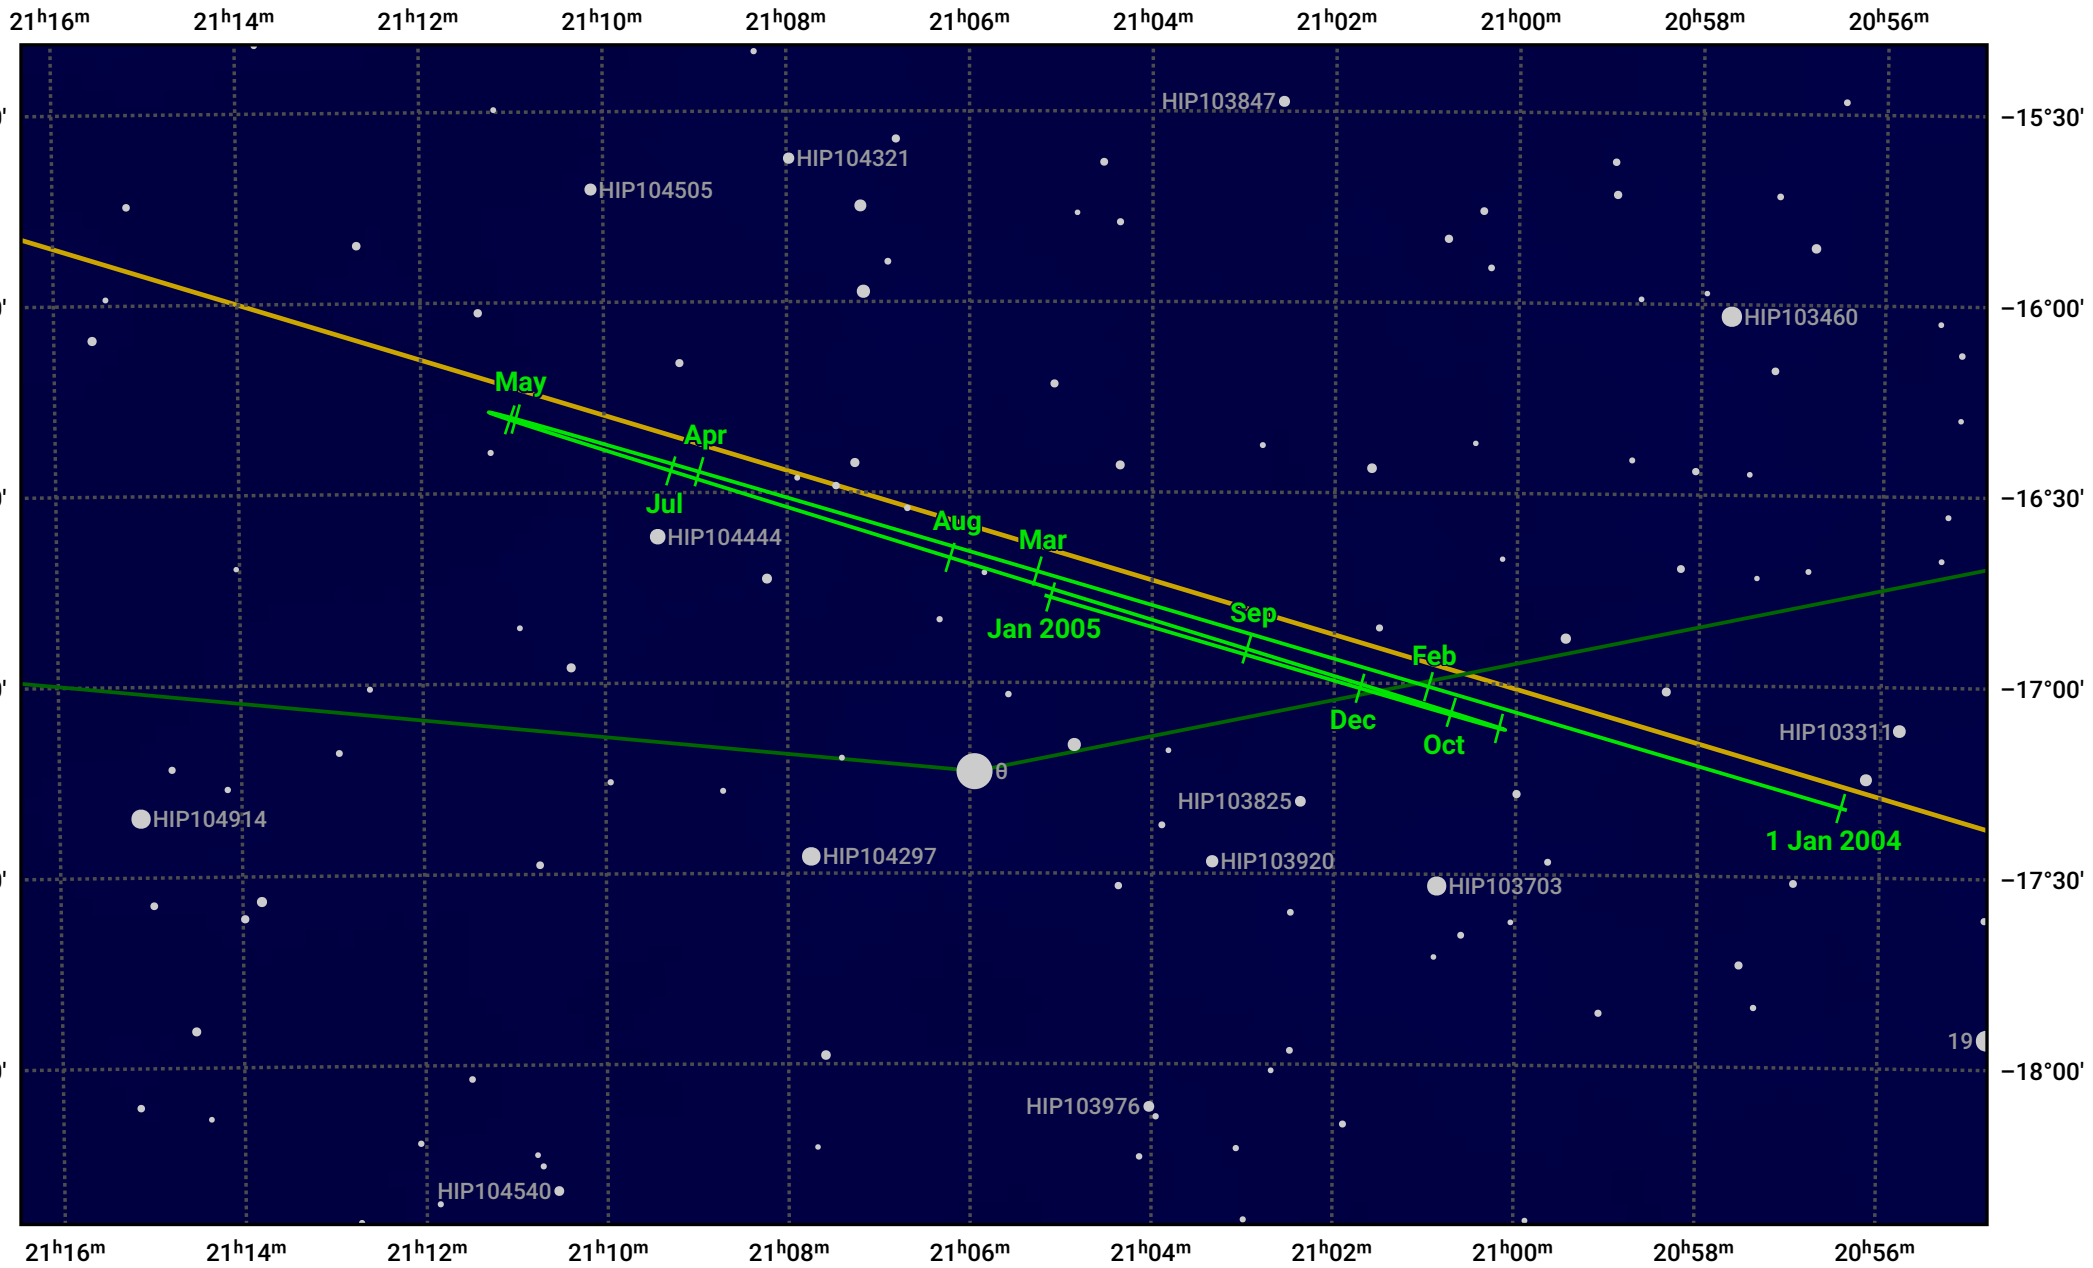

# The path of Neptune in 2004

© Dominic Ford 2011–2024. Date markers placed at midnight UTC. Downloaded from <https://in-the-sky.org>

Magnitude scale: • 10.0 • 9.0 • 8.0 • 7.0 • 6.0 • 5.0 • 4.0

— Ecliptic Plane

● Galaxy    ■ Bright nebula    ● Open cluster    ⊕ Globular cluster

Date	Mag	Angular size
2004 Jan 1	8.0	2.2"
2004 Apr 1	8.0	2.2"
2004 Jul 1	7.9	2.3"
2004 Oct 1	7.9	2.3"
2005 Jan 1	8.0	2.2"