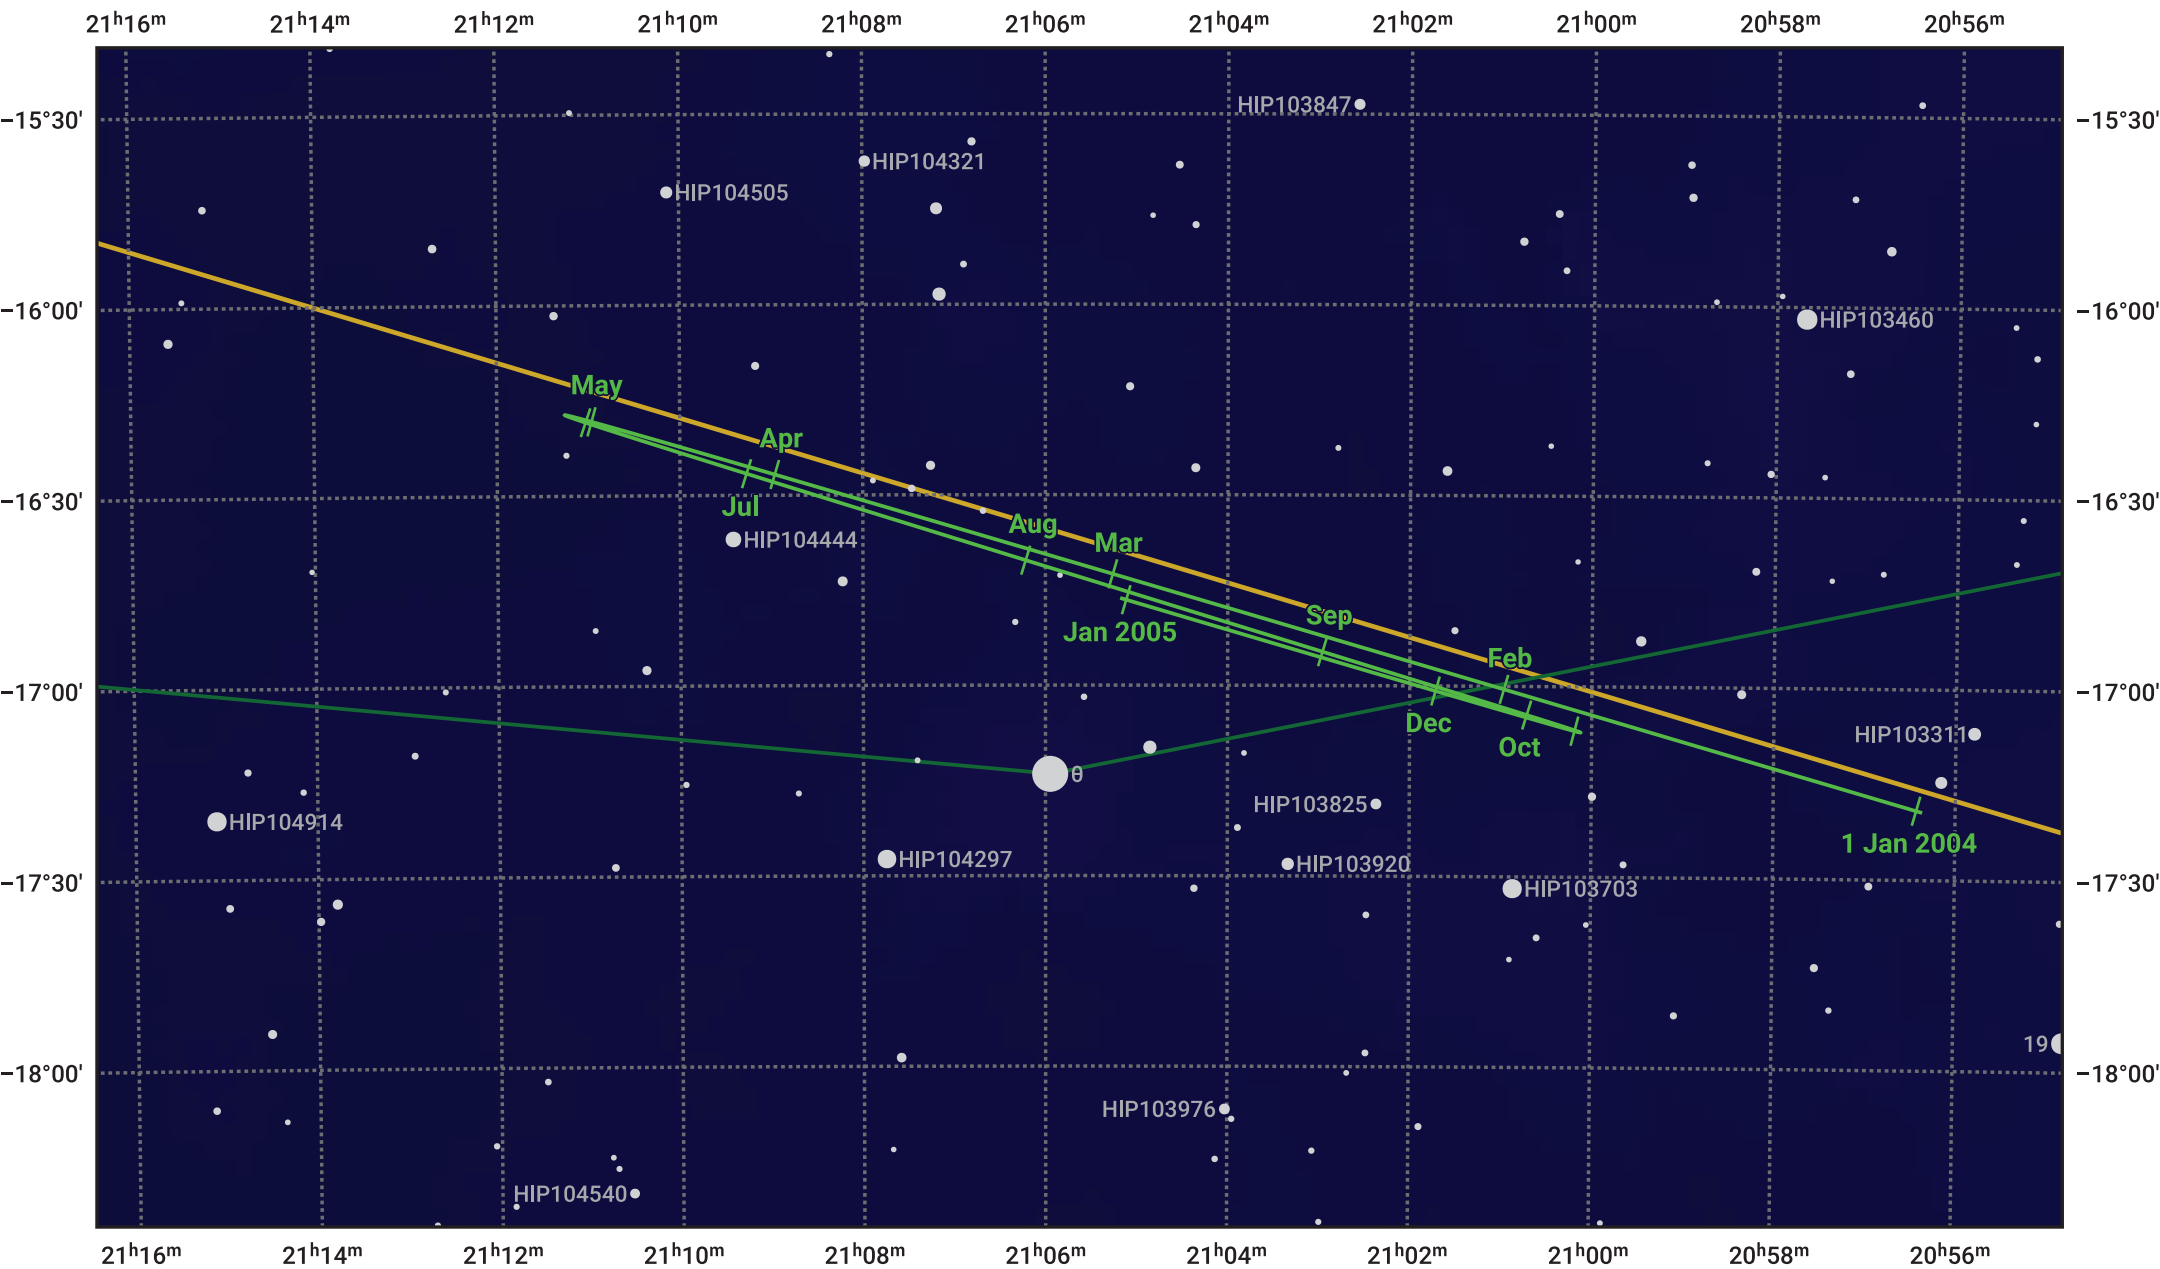

The path of Neptune in 2004

© Dominic Ford 2011–2024. Date markers placed at midnight UTC. Downloaded from <https://in-the-sky.org>

Magnitude scale: • 10.0 • 9.0 • 8.0 • 7.0 • 6.0 • 5.0 • 4.0

— Ecliptic Plane

- Galaxy
- Bright nebula
- Open cluster
- ⊕ Globular cluster

Date	Mag	Angular size
2004 Jan 1	8.0	2.2"
2004 Apr 1	8.0	2.2"
2004 Jul 1	7.9	2.3"
2004 Oct 1	7.9	2.3"
2005 Jan 1	8.0	2.2"