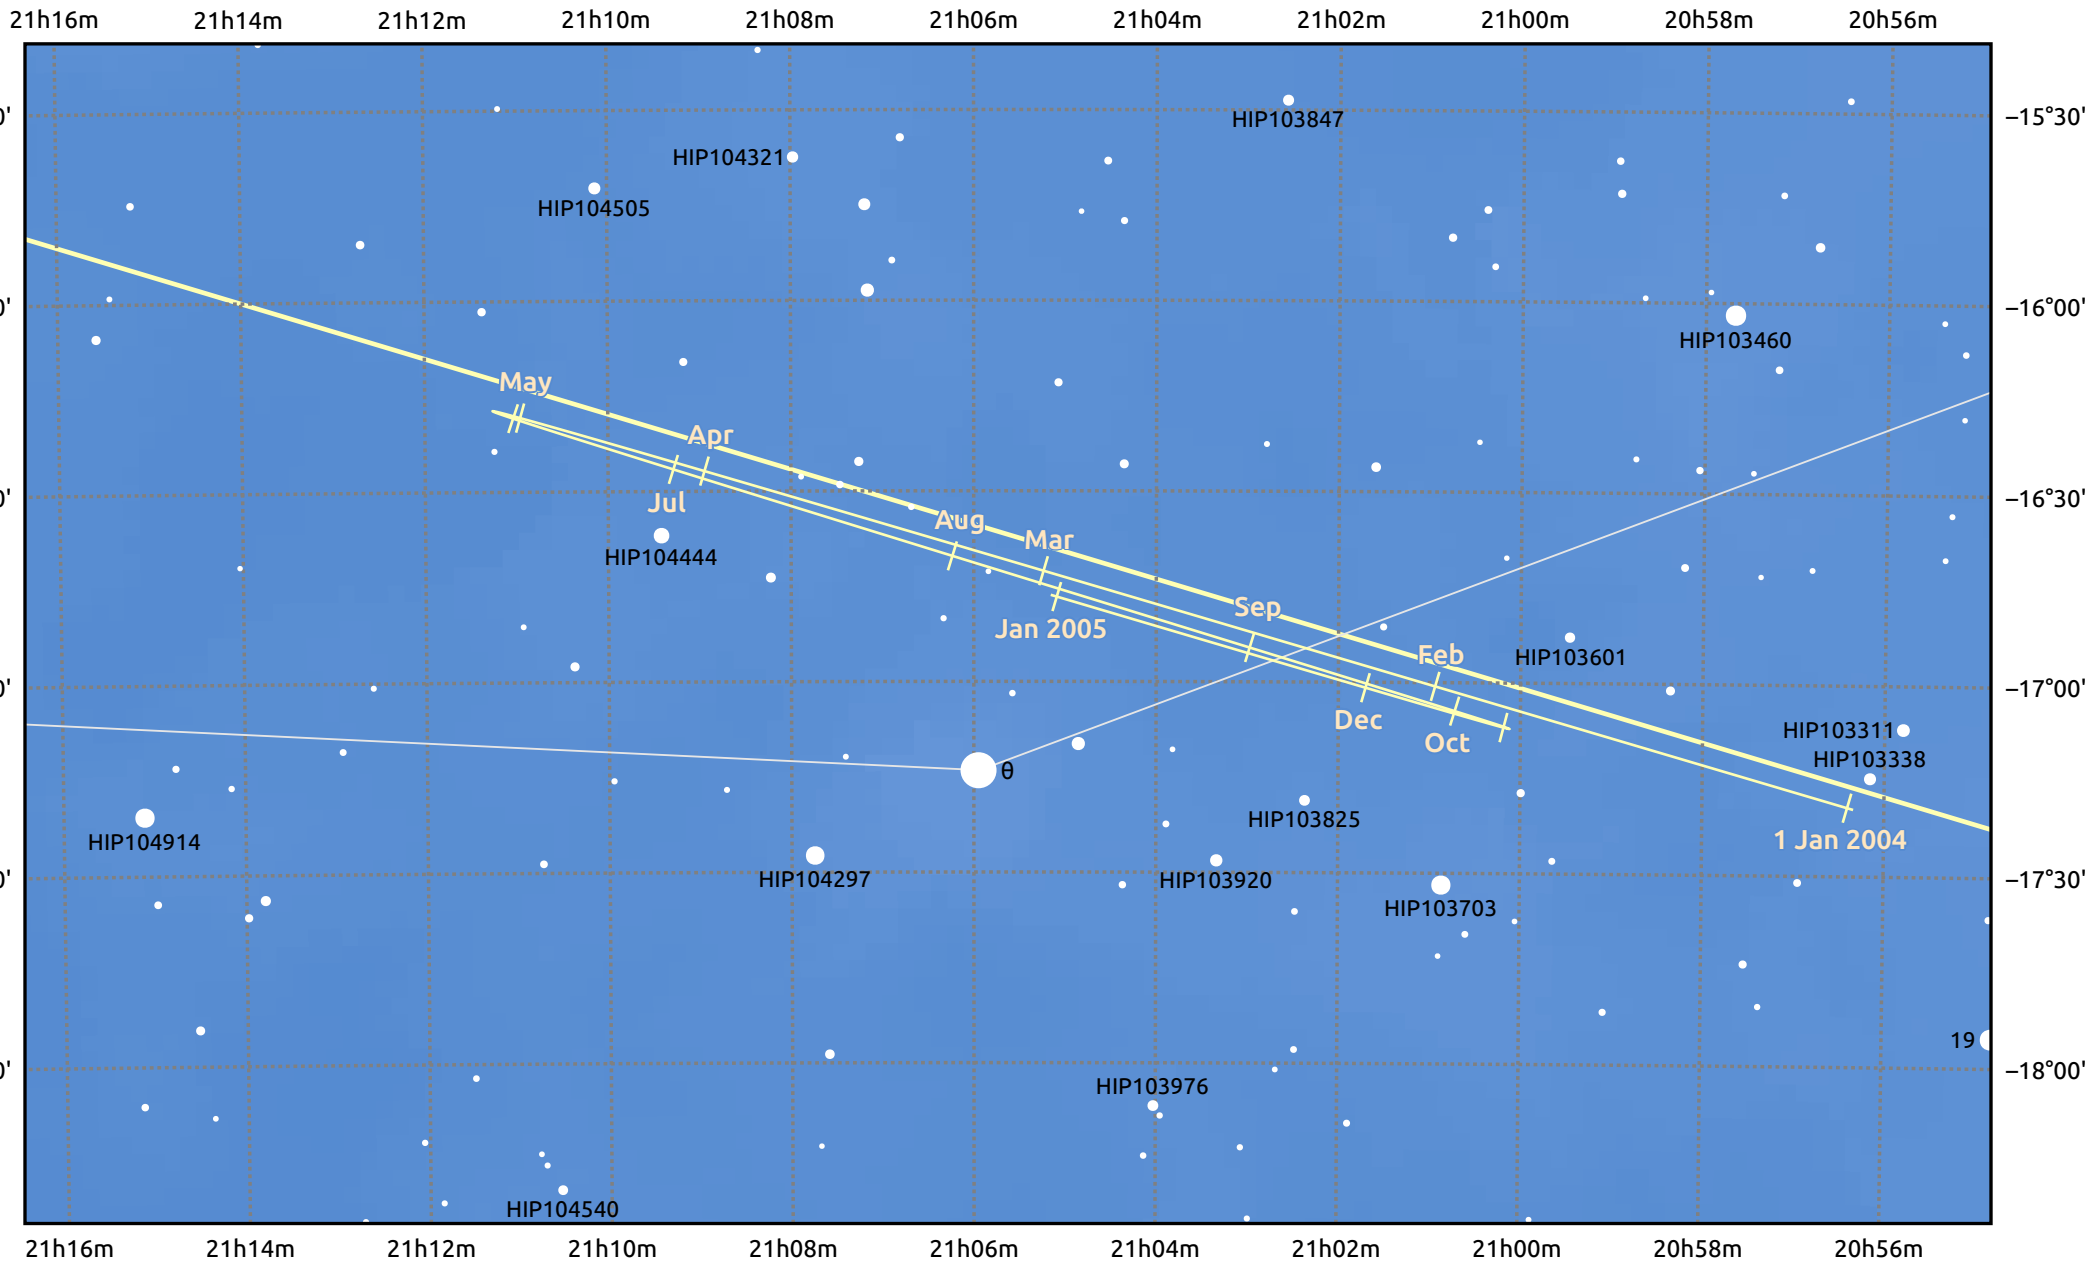

The path of Neptune in 2004

© Dominic Ford 2011–2025. Date markers placed at midnight UTC. Downloaded from <https://in-the-sky.org>

Magnitude scale: ● 10.0 ● 9.0 ● 8.0 ● 7.0 ● 6.0 ● 5.0 ● 4.0

— Ecliptic Plane

- Galaxy
- Bright nebula
- Open cluster
- Globular cluster
- Planetary nebula

Date	Mag	Angular size
2004 Jan 1	8.0	2.2"
2004 Apr 1	8.0	2.2"
2004 Jul 1	7.9	2.3"
2004 Oct 1	7.9	2.3"
2005 Jan 1	8.0	2.2"