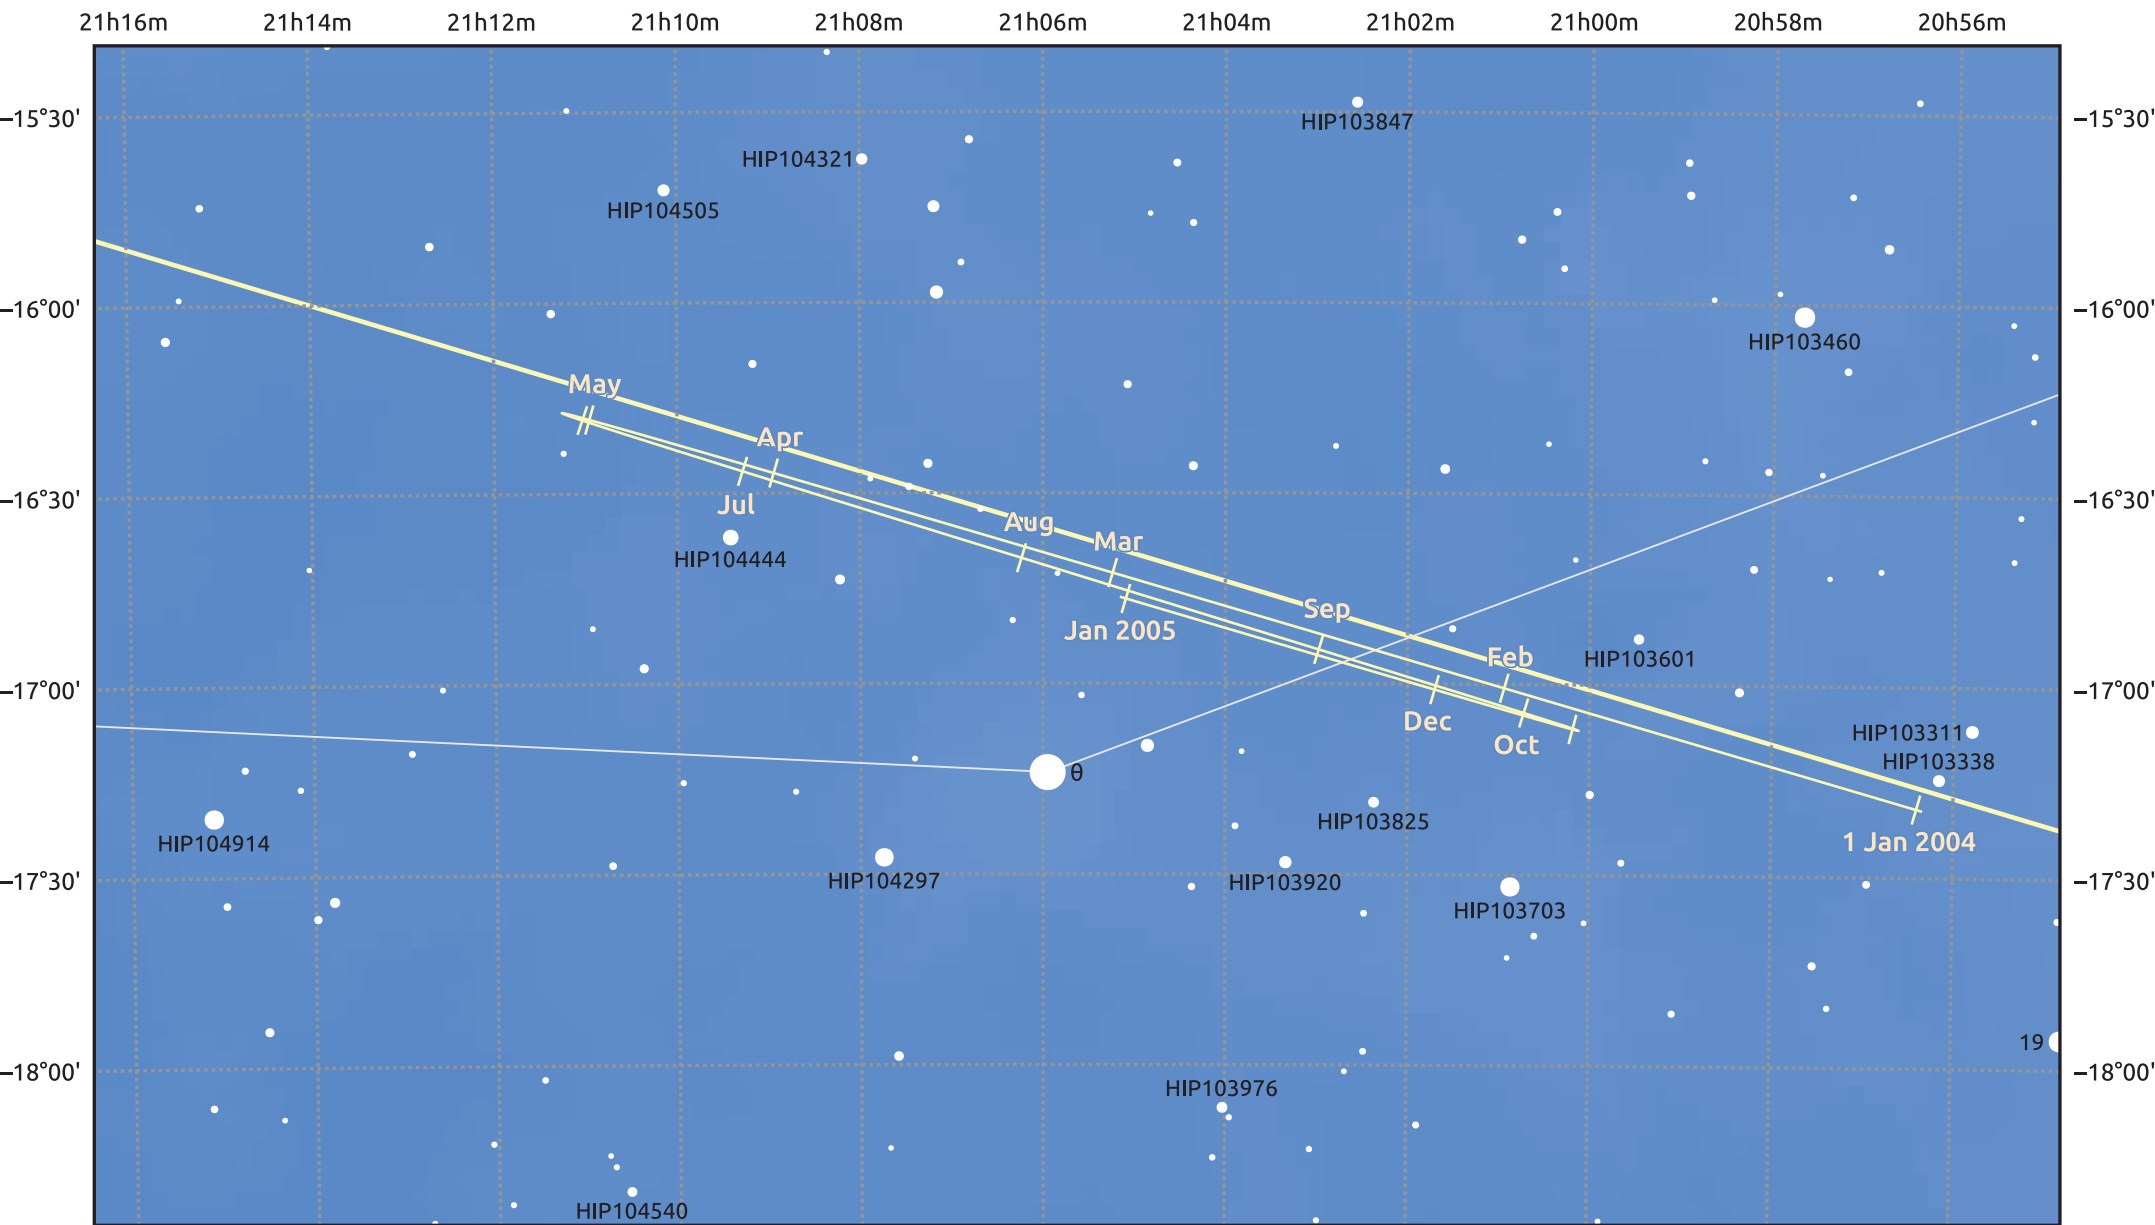

The path of Neptune in 2004

© Dominic Ford 2011–2025. Date markers placed at midnight UTC. Downloaded from <https://in-the-sky.org>

Magnitude scale: • 10.0 • 9.0 • 8.0 • 7.0 • 6.0 • 5.0 • 4.0

— Ecliptic Plane

Galaxy Bright nebula Open cluster Globular cluster Planetary nebula

Date	Mag	Angular size
2004 Jan 1	8.0	2.2"
2004 Apr 1	8.0	2.2"
2004 Jul 1	7.9	2.3"
2004 Oct 1	7.9	2.3"
2005 Jan 1	8.0	2.2"