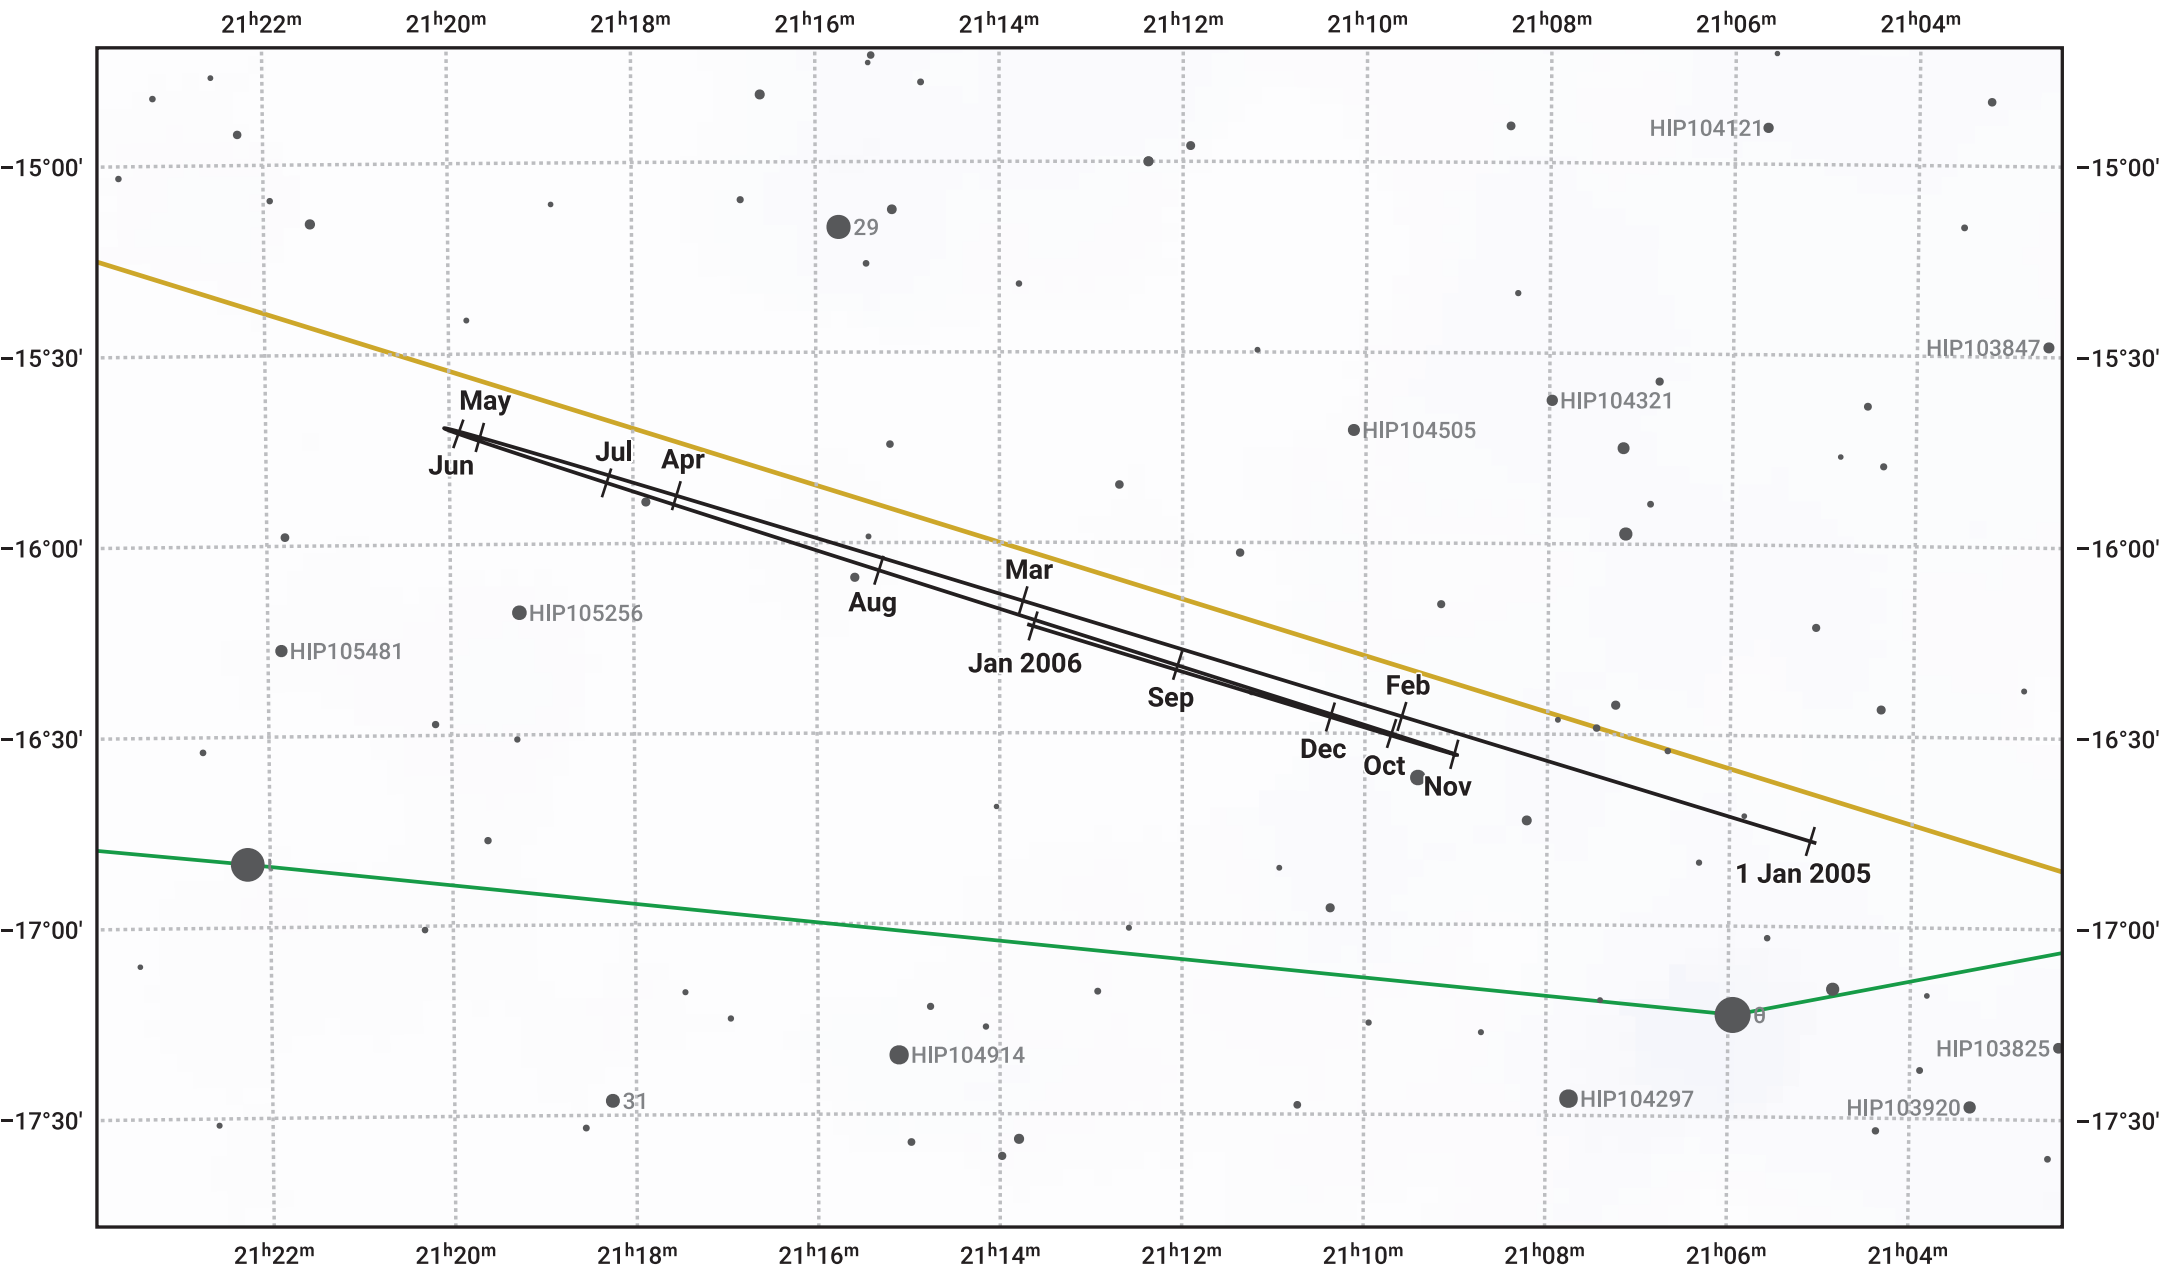

The path of Neptune in 2005

© Dominic Ford 2011–2024. Date markers placed at midnight UTC. Downloaded from <https://in-the-sky.org>

Magnitude scale: • 10.0 • 9.0 • 8.0 • 7.0 • 6.0 • 5.0 • 4.0

— Ecliptic Plane

● Galaxy
 ■ Bright nebula
 ● Open cluster
 ⊕ Globular cluster

Date	Mag	Angular size
2005 Jan 1	8.0	2.2"
2005 Apr 1	8.0	2.2"
2005 Jul 1	7.9	2.3"
2005 Oct 1	7.9	2.3"
2006 Jan 1	8.0	2.2"