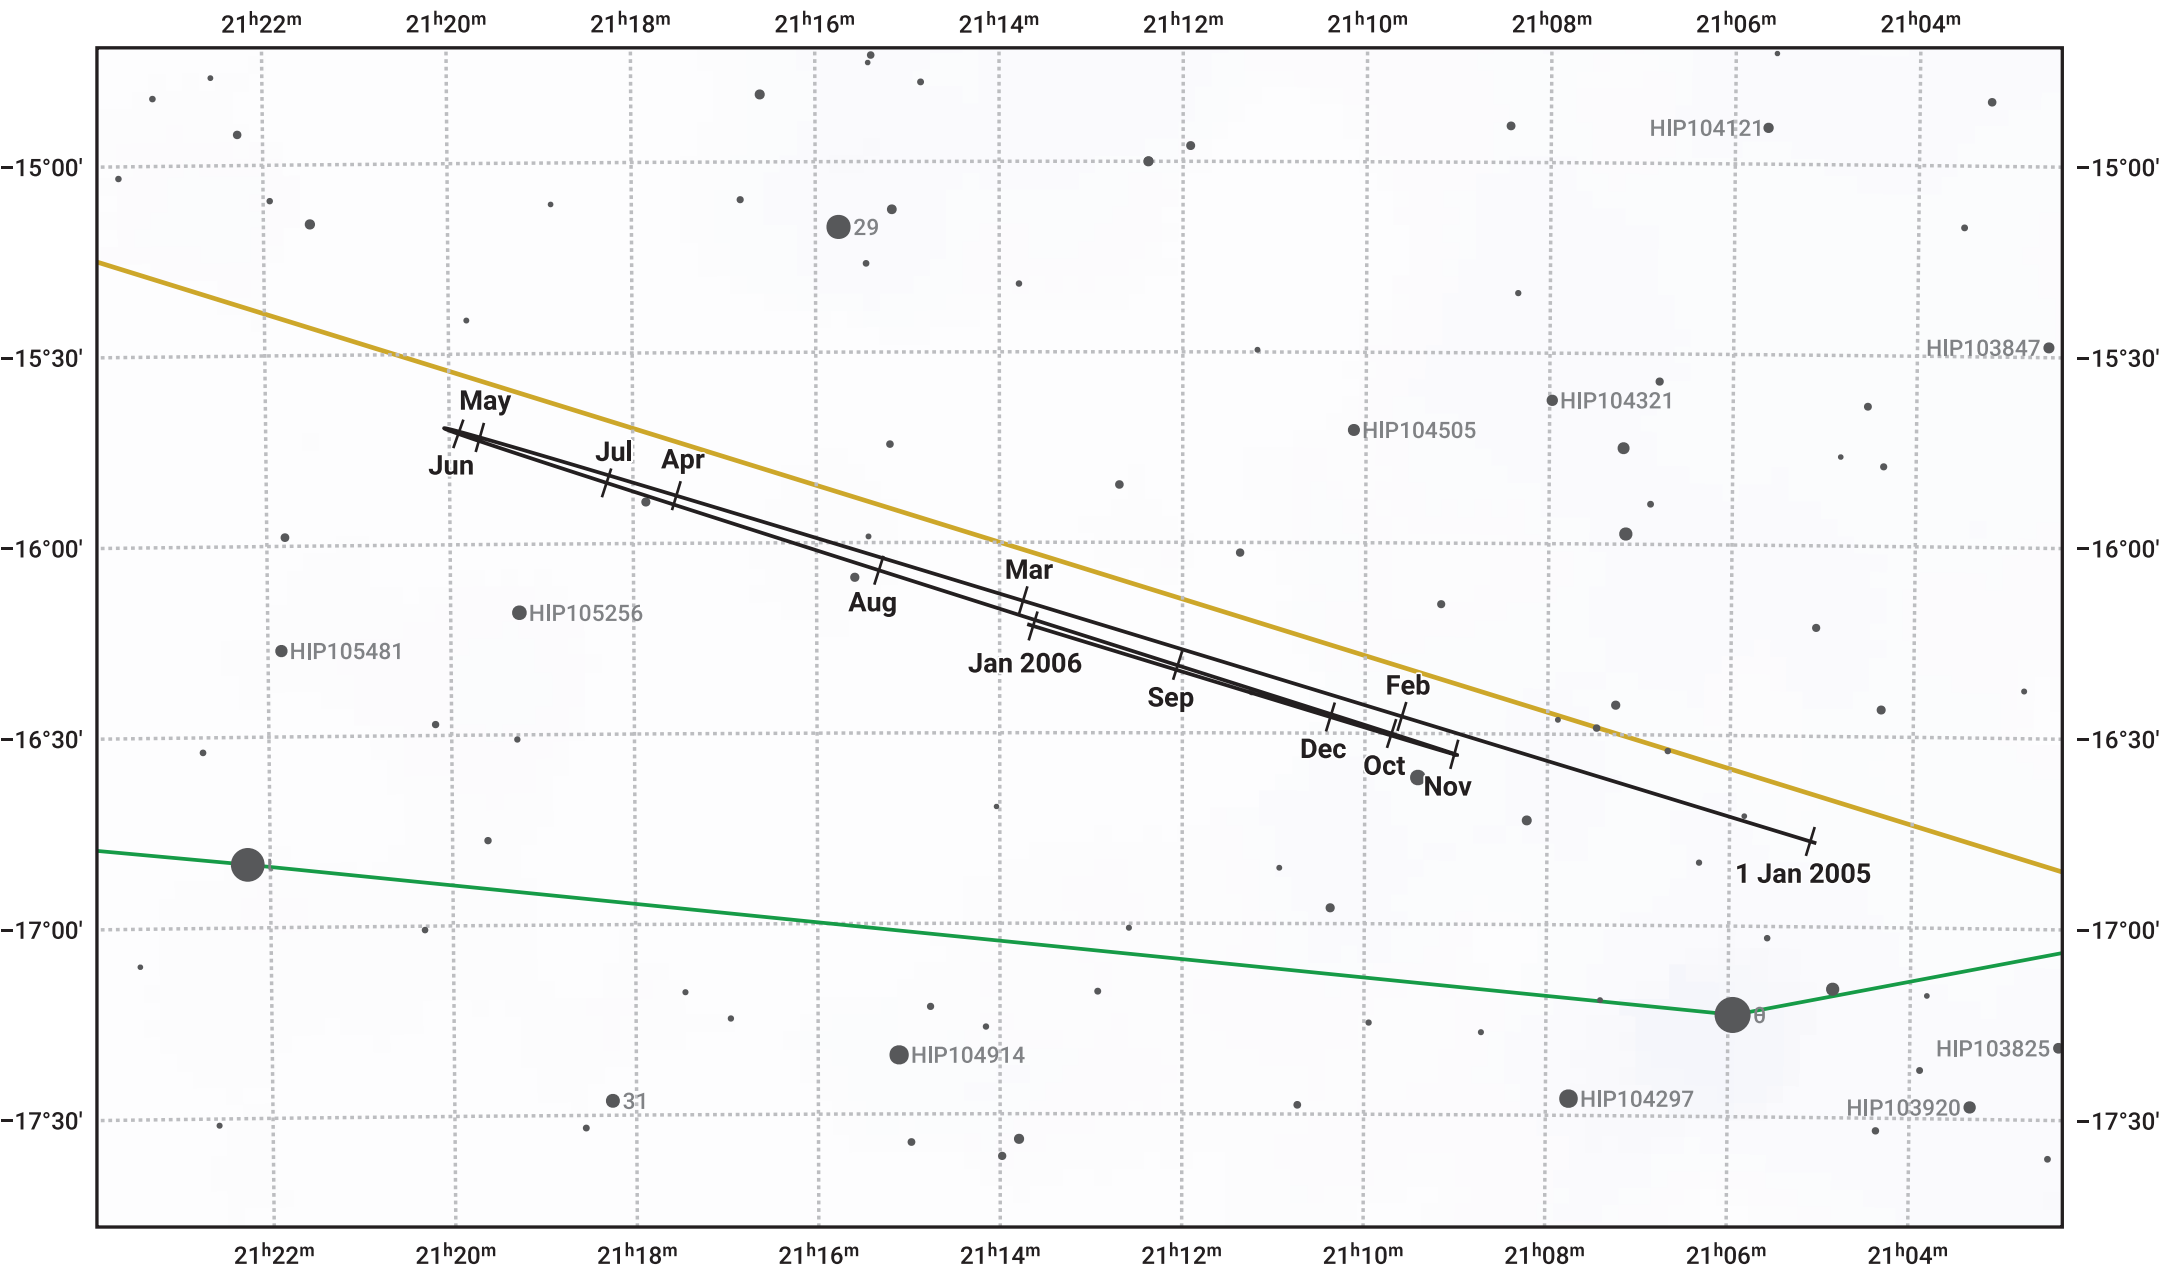

The path of Neptune in 2005

© Dominic Ford 2011–2023. Date markers placed at midnight UTC. Downloaded from <https://in-the-sky.org>

Magnitude scale: • 10.0 • 9.0 • 8.0 • 7.0 • 6.0 • 5.0 • 4.0

— Ecliptic Plane

● Galaxy
 ■ Bright nebula
 ● Open cluster
 ⊕ Globular cluster

Date	Mag	Angular size
2005 Jan 1	8.0	2.2"
2005 Apr 1	8.0	2.2"
2005 Jul 1	7.9	2.3"
2005 Oct 1	7.9	2.3"
2006 Jan 1	8.0	2.2"