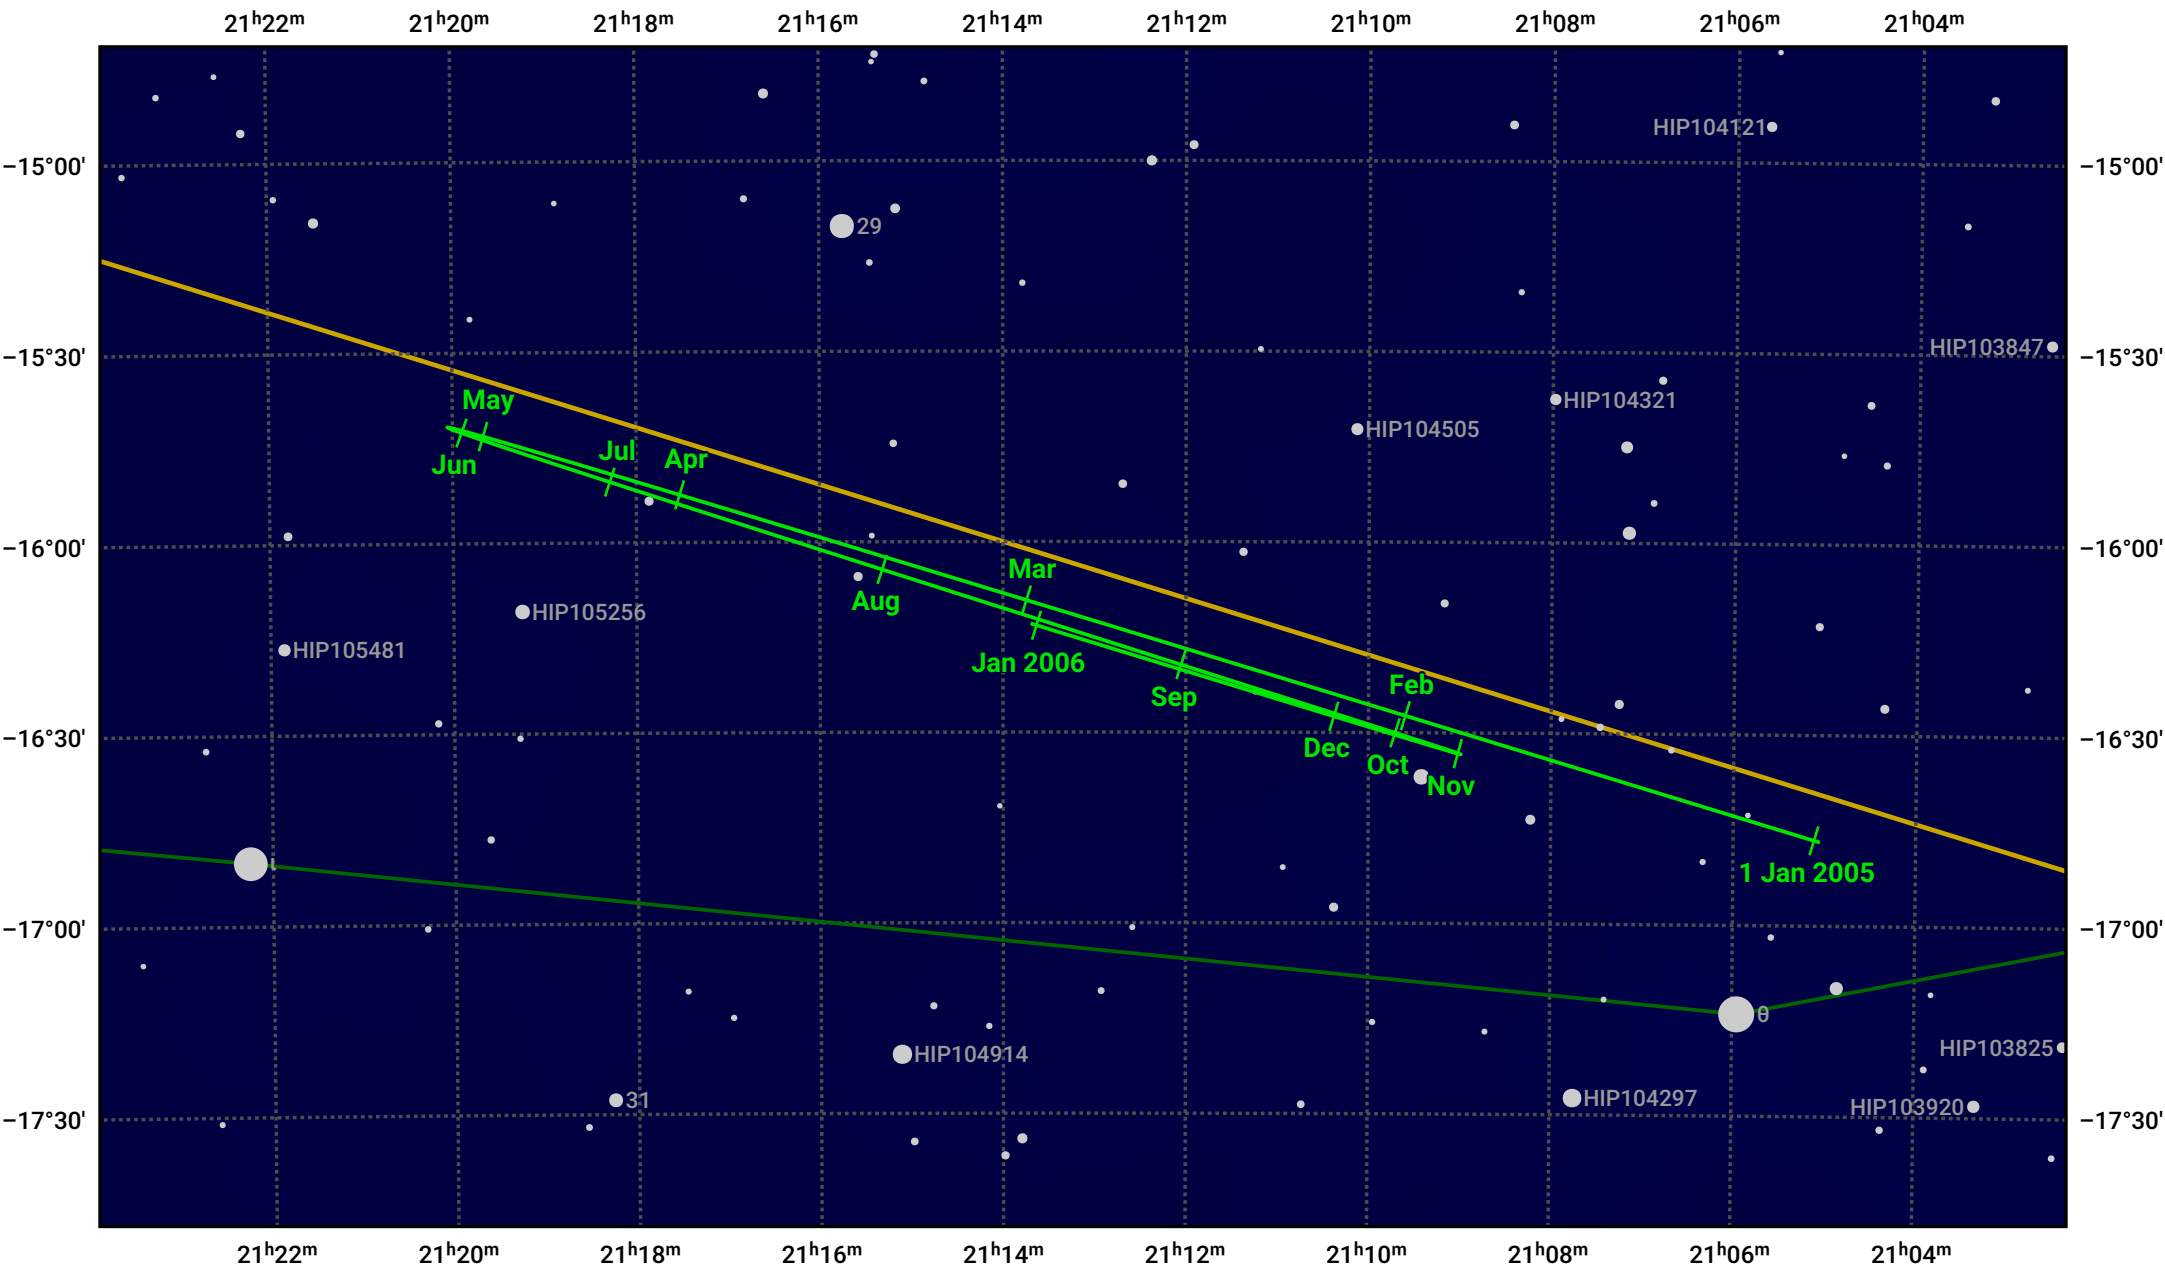

The path of Neptune in 2005

© Dominic Ford 2011–2024. Date markers placed at midnight UTC. Downloaded from <https://in-the-sky.org>

Magnitude scale: ● 10.0 ● 9.0 ● 8.0 ● 7.0 ● 6.0 ● 5.0 ● 4.0

— Ecliptic Plane

● Galaxy ■ Bright nebula ● Open cluster ● Globular cluster

Date	Mag	Angular size
2005 Jan 1	8.0	2.2"
2005 Apr 1	8.0	2.2"
2005 Jul 1	7.9	2.3"
2005 Oct 1	7.9	2.3"
2006 Jan 1	8.0	2.2"