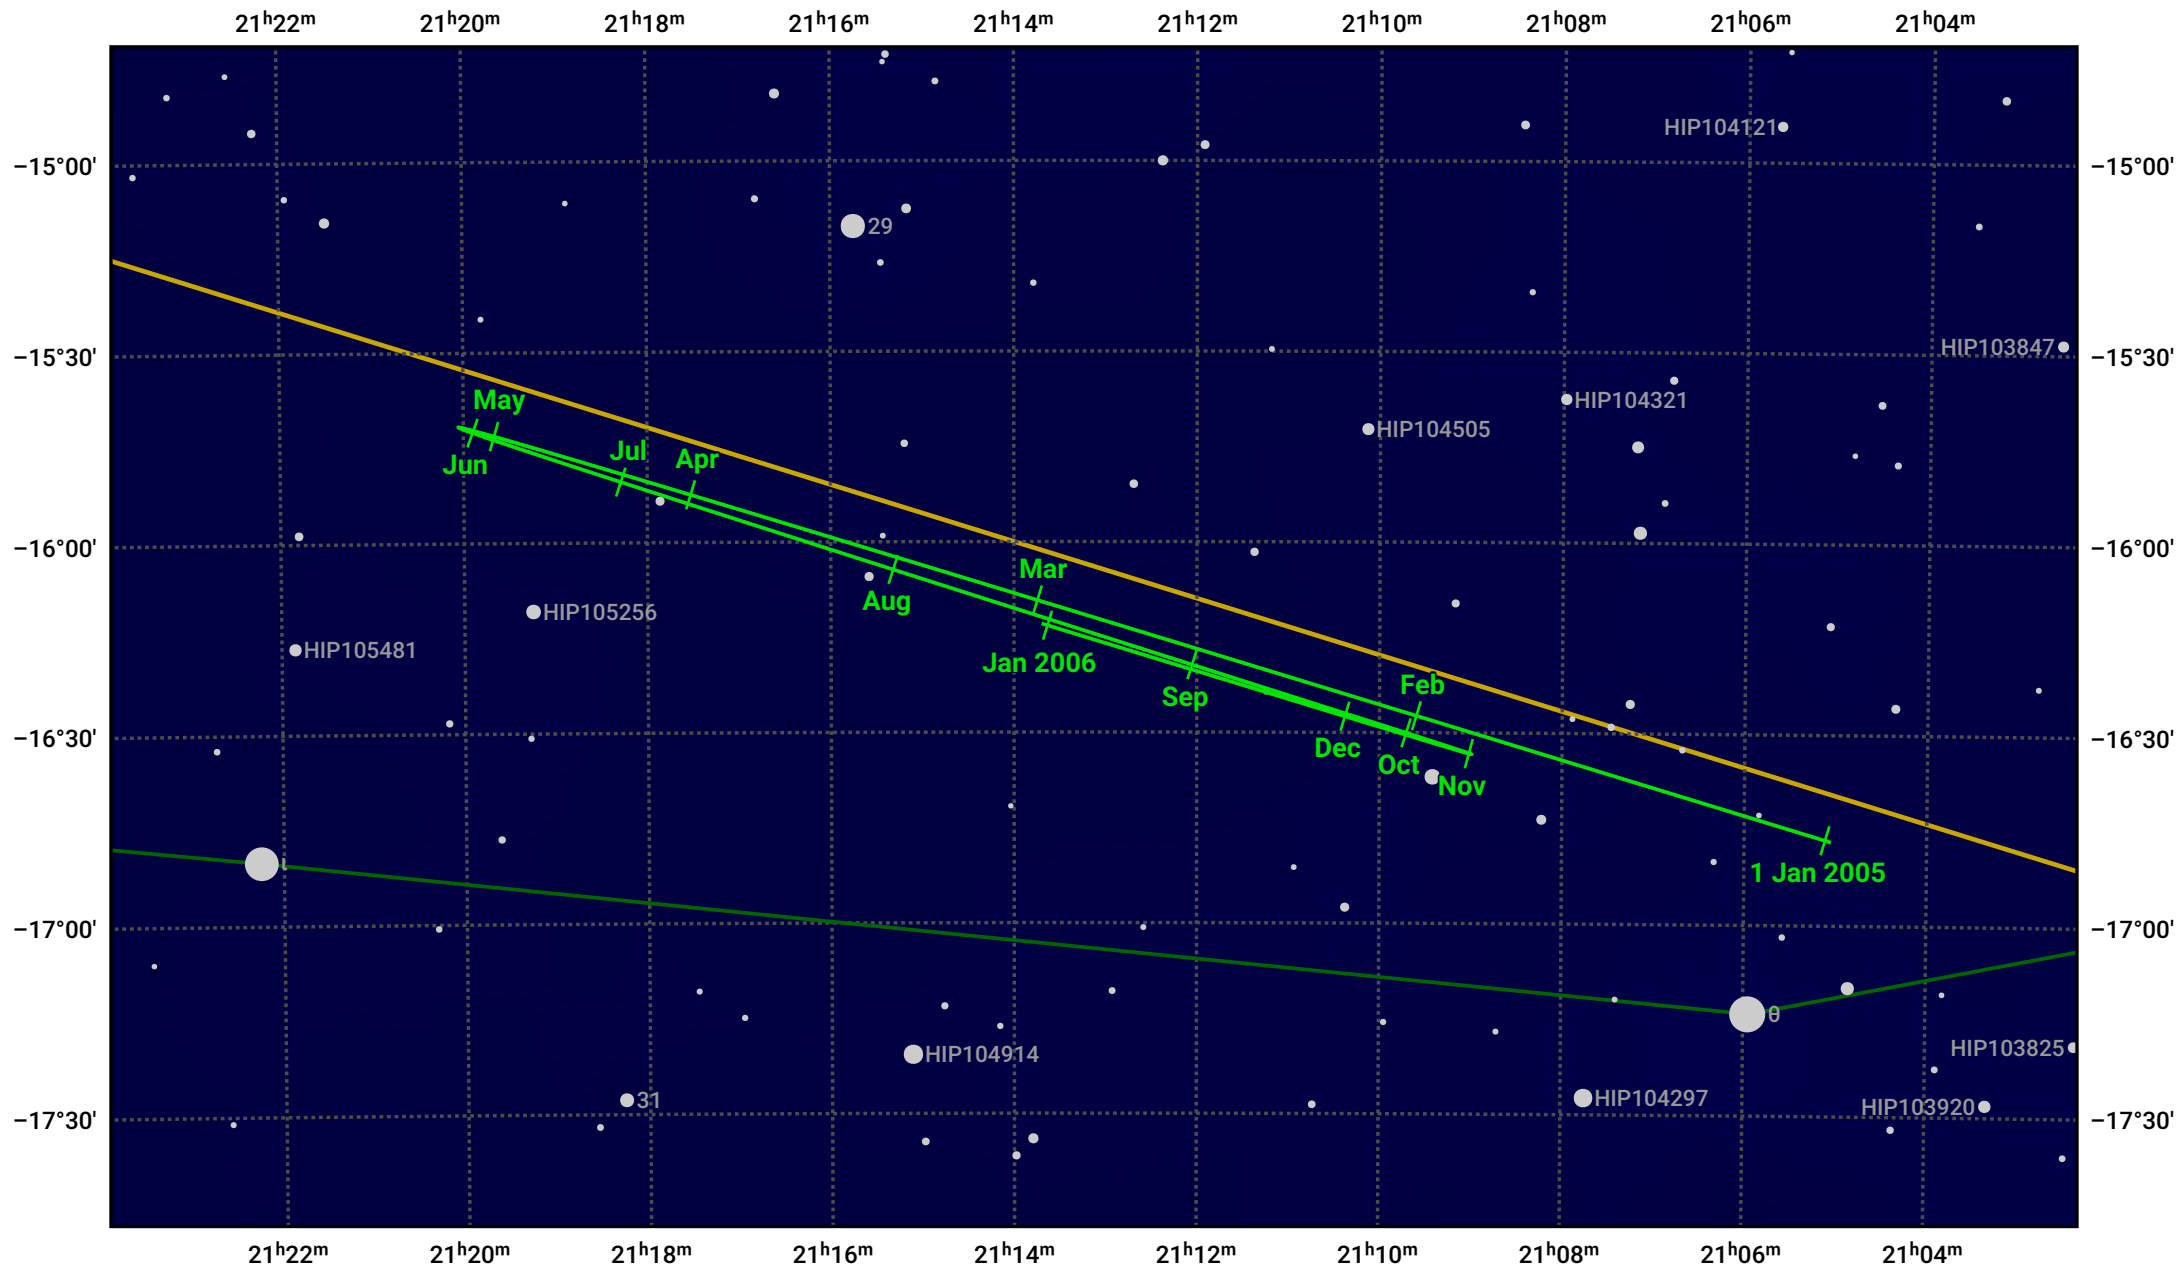

# The path of Neptune in 2005

© Dominic Ford 2011–2023. Date markers placed at midnight UTC. Downloaded from <https://in-the-sky.org>

Magnitude scale: ● 10.0 ● 9.0 ● 8.0 ● 7.0 ● 6.0 ● 5.0 ● 4.0

— Ecliptic Plane

● Galaxy    ■ Bright nebula    ● Open cluster    ● Globular cluster

Date	Mag	Angular size
2005 Jan 1	8.0	2.2"
2005 Apr 1	8.0	2.2"
2005 Jul 1	7.9	2.3"
2005 Oct 1	7.9	2.3"
2006 Jan 1	8.0	2.2"