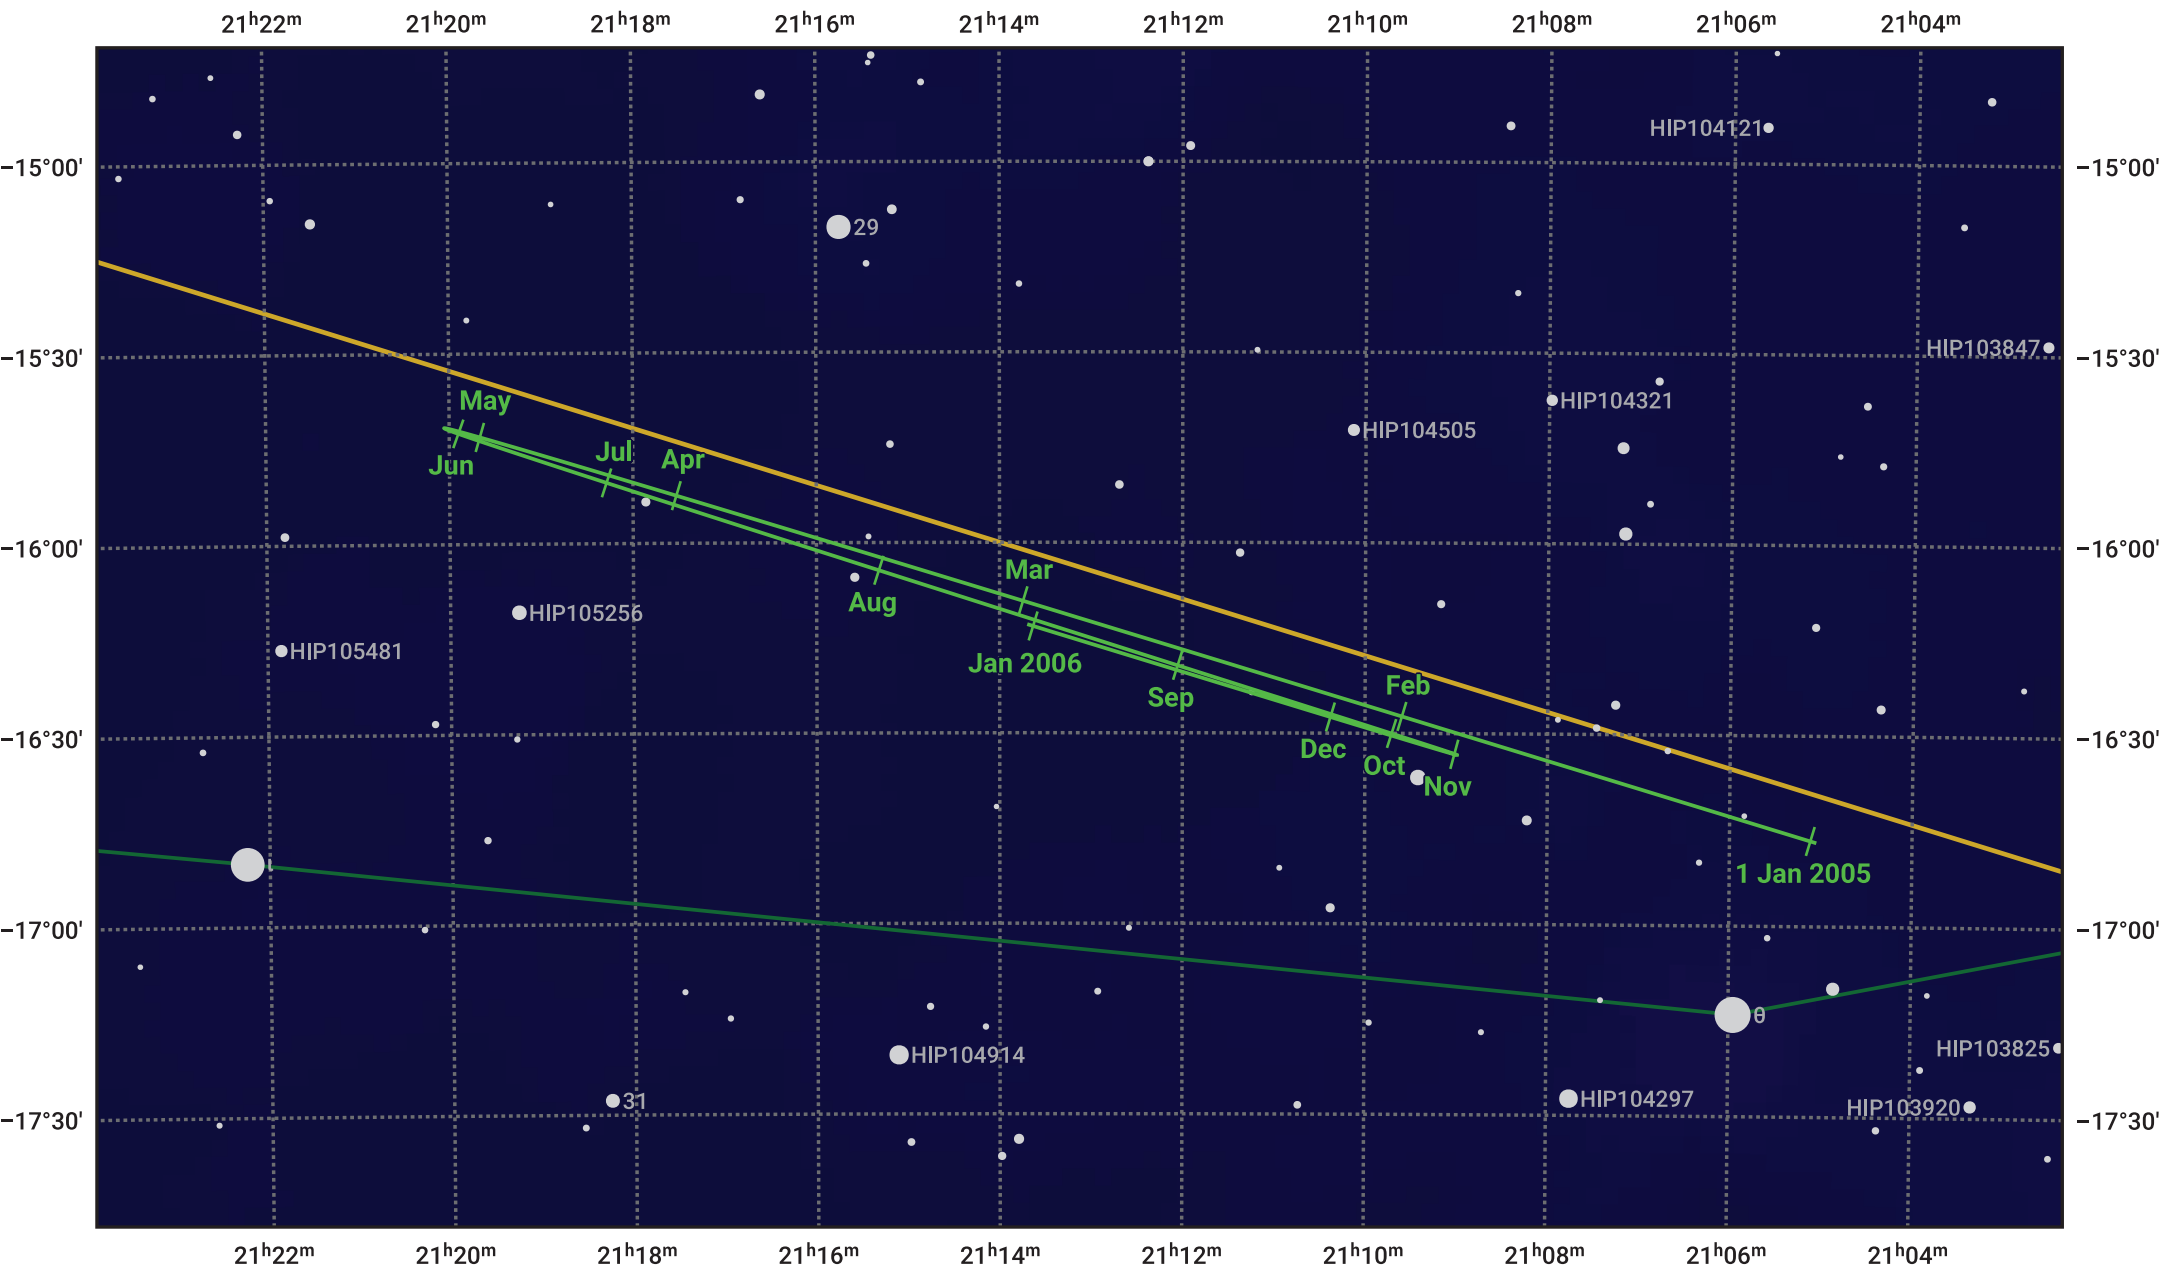

The path of Neptune in 2005

© Dominic Ford 2011–2024. Date markers placed at midnight UTC. Downloaded from <https://in-the-sky.org>

Magnitude scale: • 10.0 • 9.0 • 8.0 • 7.0 • 6.0 • 5.0 • 4.0

— Ecliptic Plane

- Galaxy
- Bright nebula
- Open cluster
- Globular cluster

Date	Mag	Angular size
2005 Jan 1	8.0	2.2"
2005 Apr 1	8.0	2.2"
2005 Jul 1	7.9	2.3"
2005 Oct 1	7.9	2.3"
2006 Jan 1	8.0	2.2"