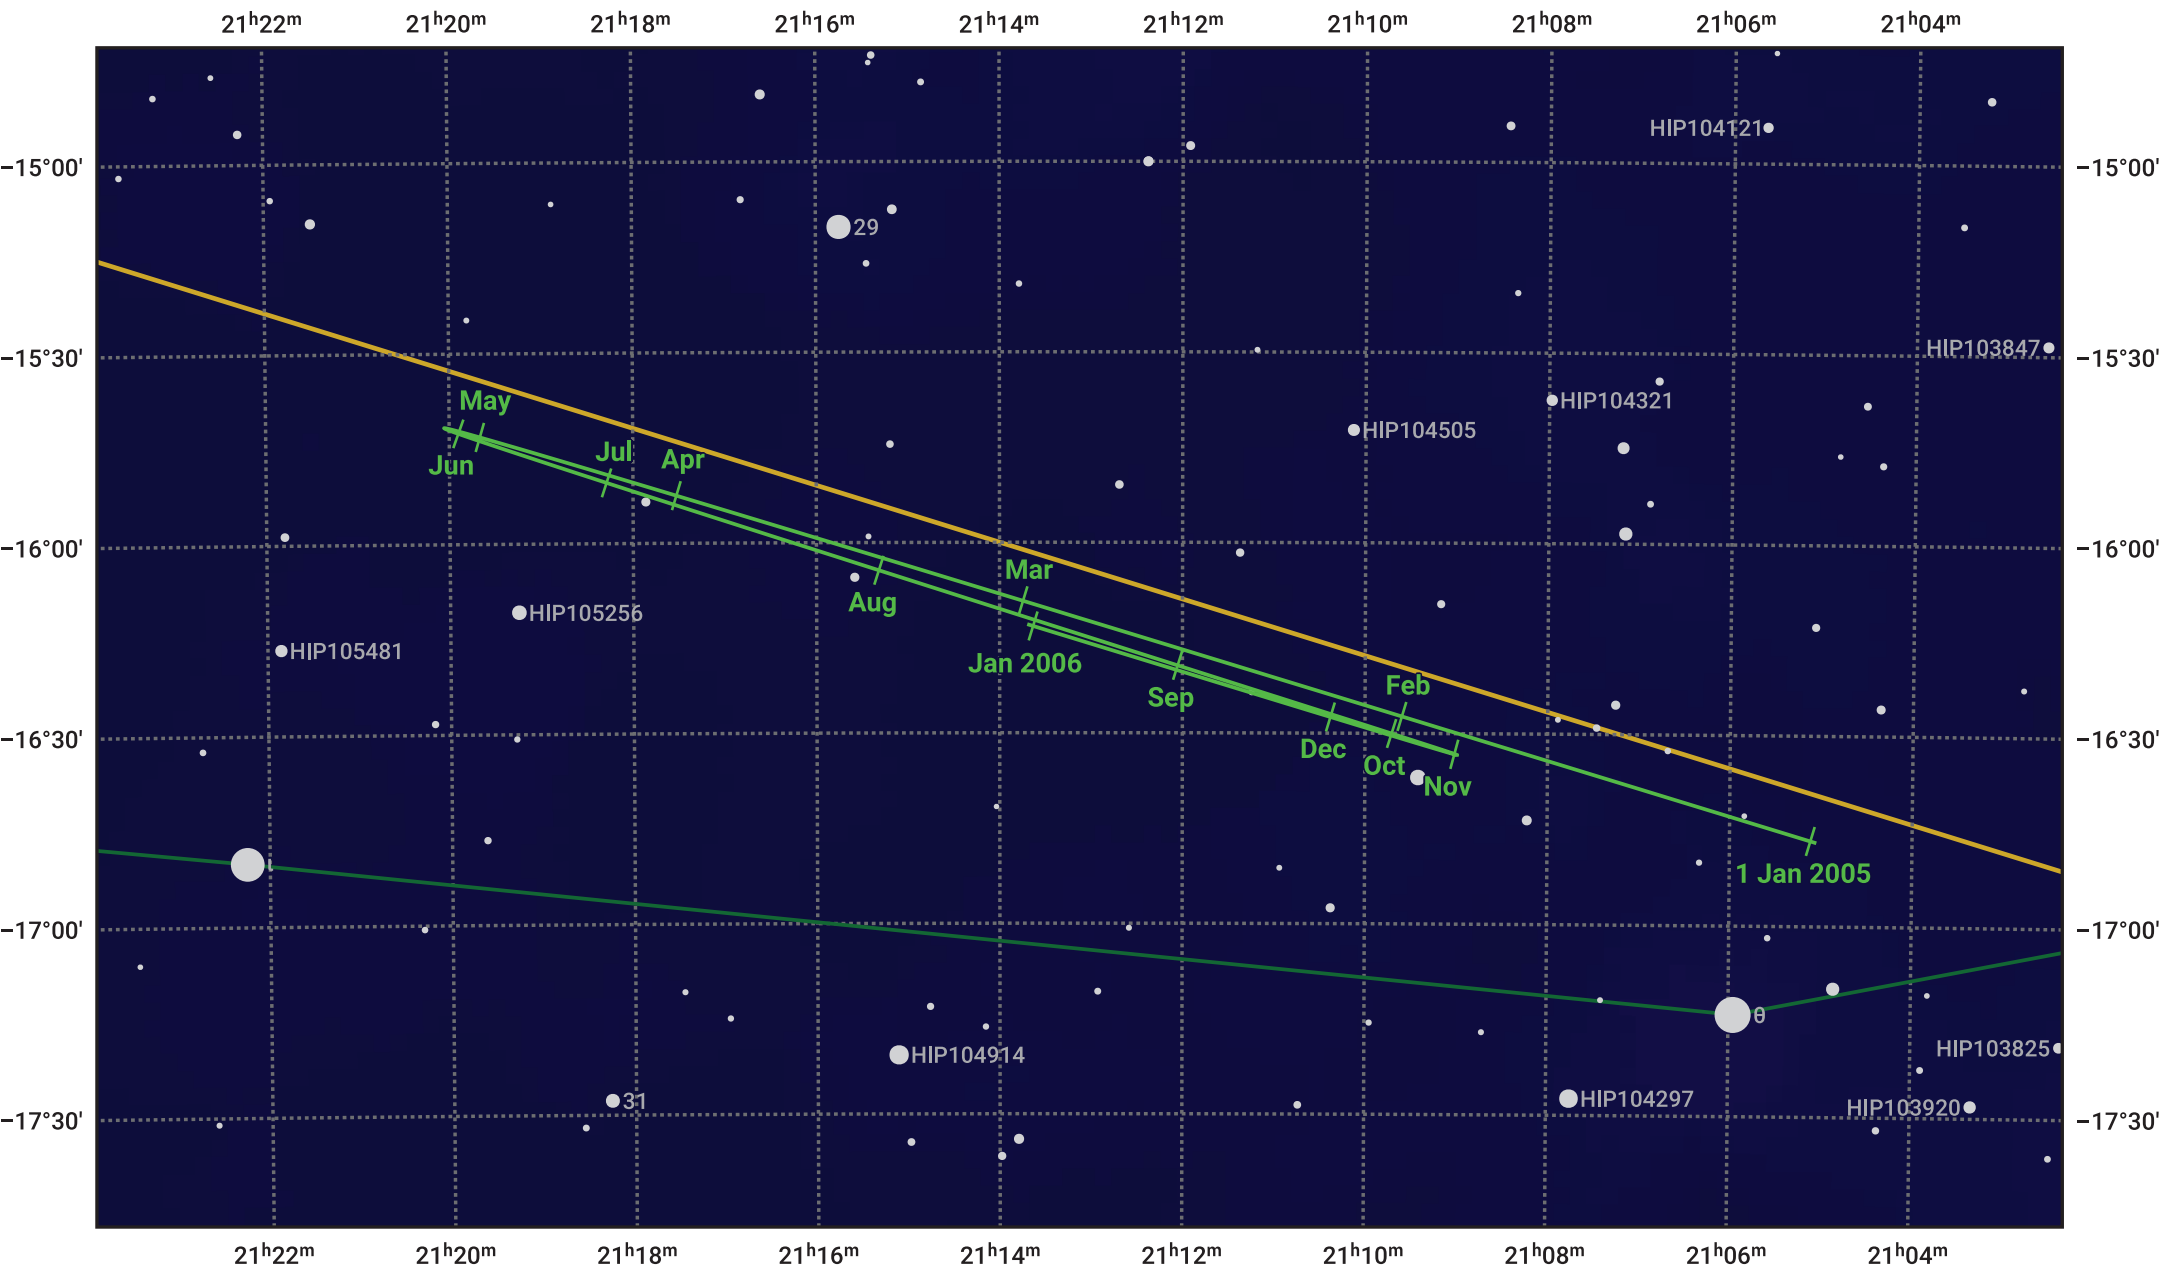

# The path of Neptune in 2005

© Dominic Ford 2011–2023. Date markers placed at midnight UTC. Downloaded from <https://in-the-sky.org>

Magnitude scale: • 10.0 • 9.0 • 8.0 • 7.0 • 6.0 • 5.0 • 4.0

— Ecliptic Plane

- Galaxy
- Bright nebula
- Open cluster
- Globular cluster

Date	Mag	Angular size
2005 Jan 1	8.0	2.2"
2005 Apr 1	8.0	2.2"
2005 Jul 1	7.9	2.3"
2005 Oct 1	7.9	2.3"
2006 Jan 1	8.0	2.2"