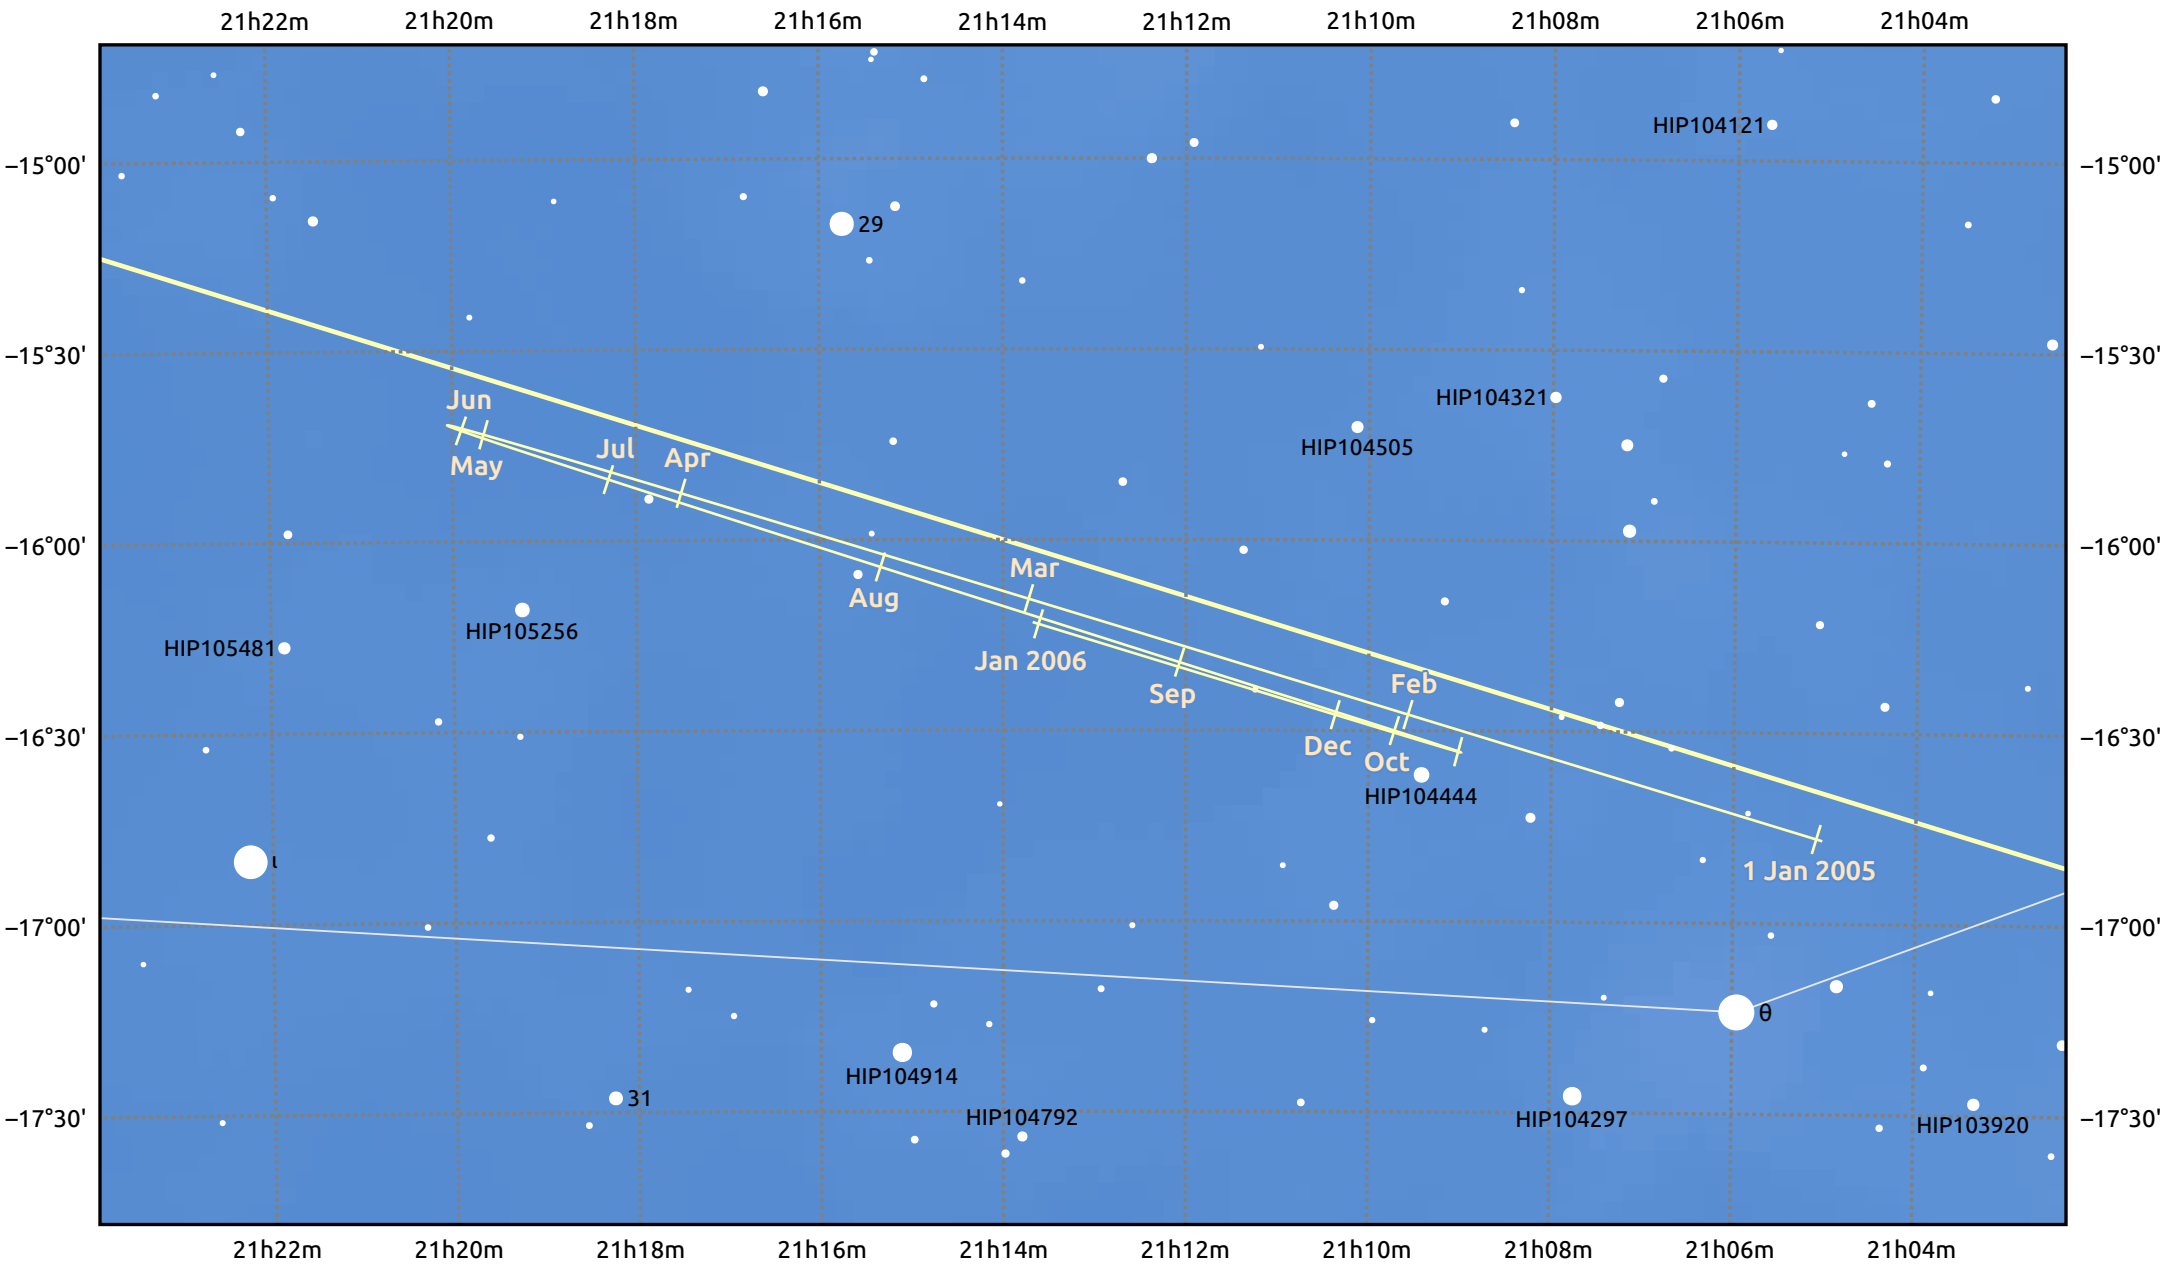

The path of Neptune in 2005

© Dominic Ford 2011–2025. Date markers placed at midnight UTC. Downloaded from <https://in-the-sky.org>

Magnitude scale: • 10.0 • 9.0 • 8.0 • 7.0 • 6.0 • 5.0 • 4.0

— Ecliptic Plane

Galaxy Bright nebula Open cluster Globular cluster Planetary nebula

Date	Mag	Angular size
2005 Jan 1	8.0	2.2"
2005 Apr 1	8.0	2.2"
2005 Jul 1	7.9	2.3"
2005 Oct 1	7.9	2.3"
2006 Jan 1	8.0	2.2"