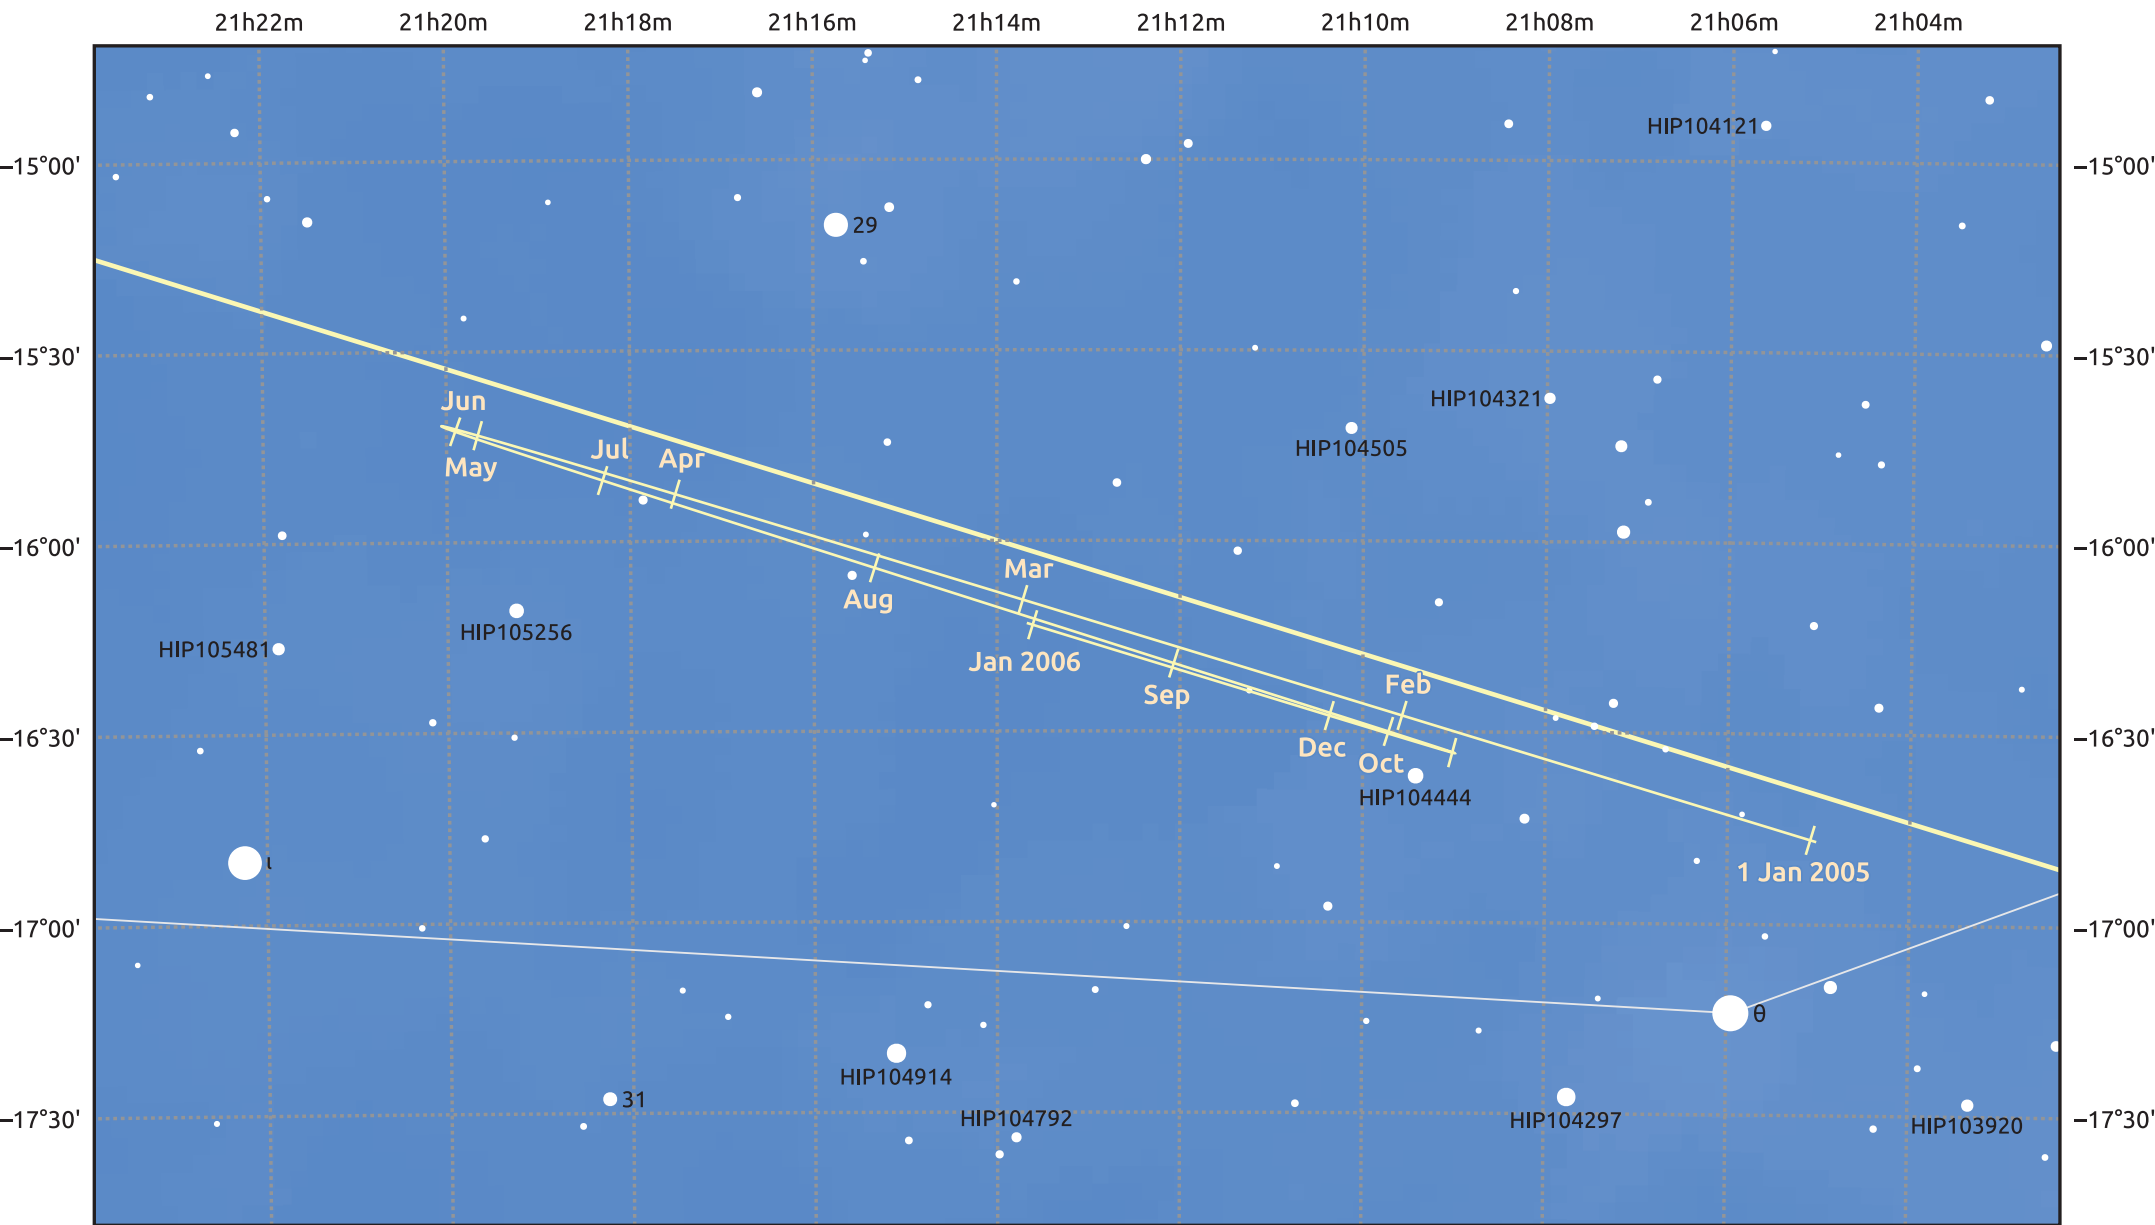

The path of Neptune in 2005

© Dominic Ford 2011–2025. Date markers placed at midnight UTC. Downloaded from <https://in-the-sky.org>

Magnitude scale: ● 10.0 ● 9.0 ● 8.0 ● 7.0 ● 6.0 ● 5.0 ● 4.0

— Ecliptic Plane

Galaxy Bright nebula Open cluster Globular cluster Planetary nebula

Date	Mag	Angular size
2005 Jan 1	8.0	2.2"
2005 Apr 1	8.0	2.2"
2005 Jul 1	7.9	2.3"
2005 Oct 1	7.9	2.3"
2006 Jan 1	8.0	2.2"