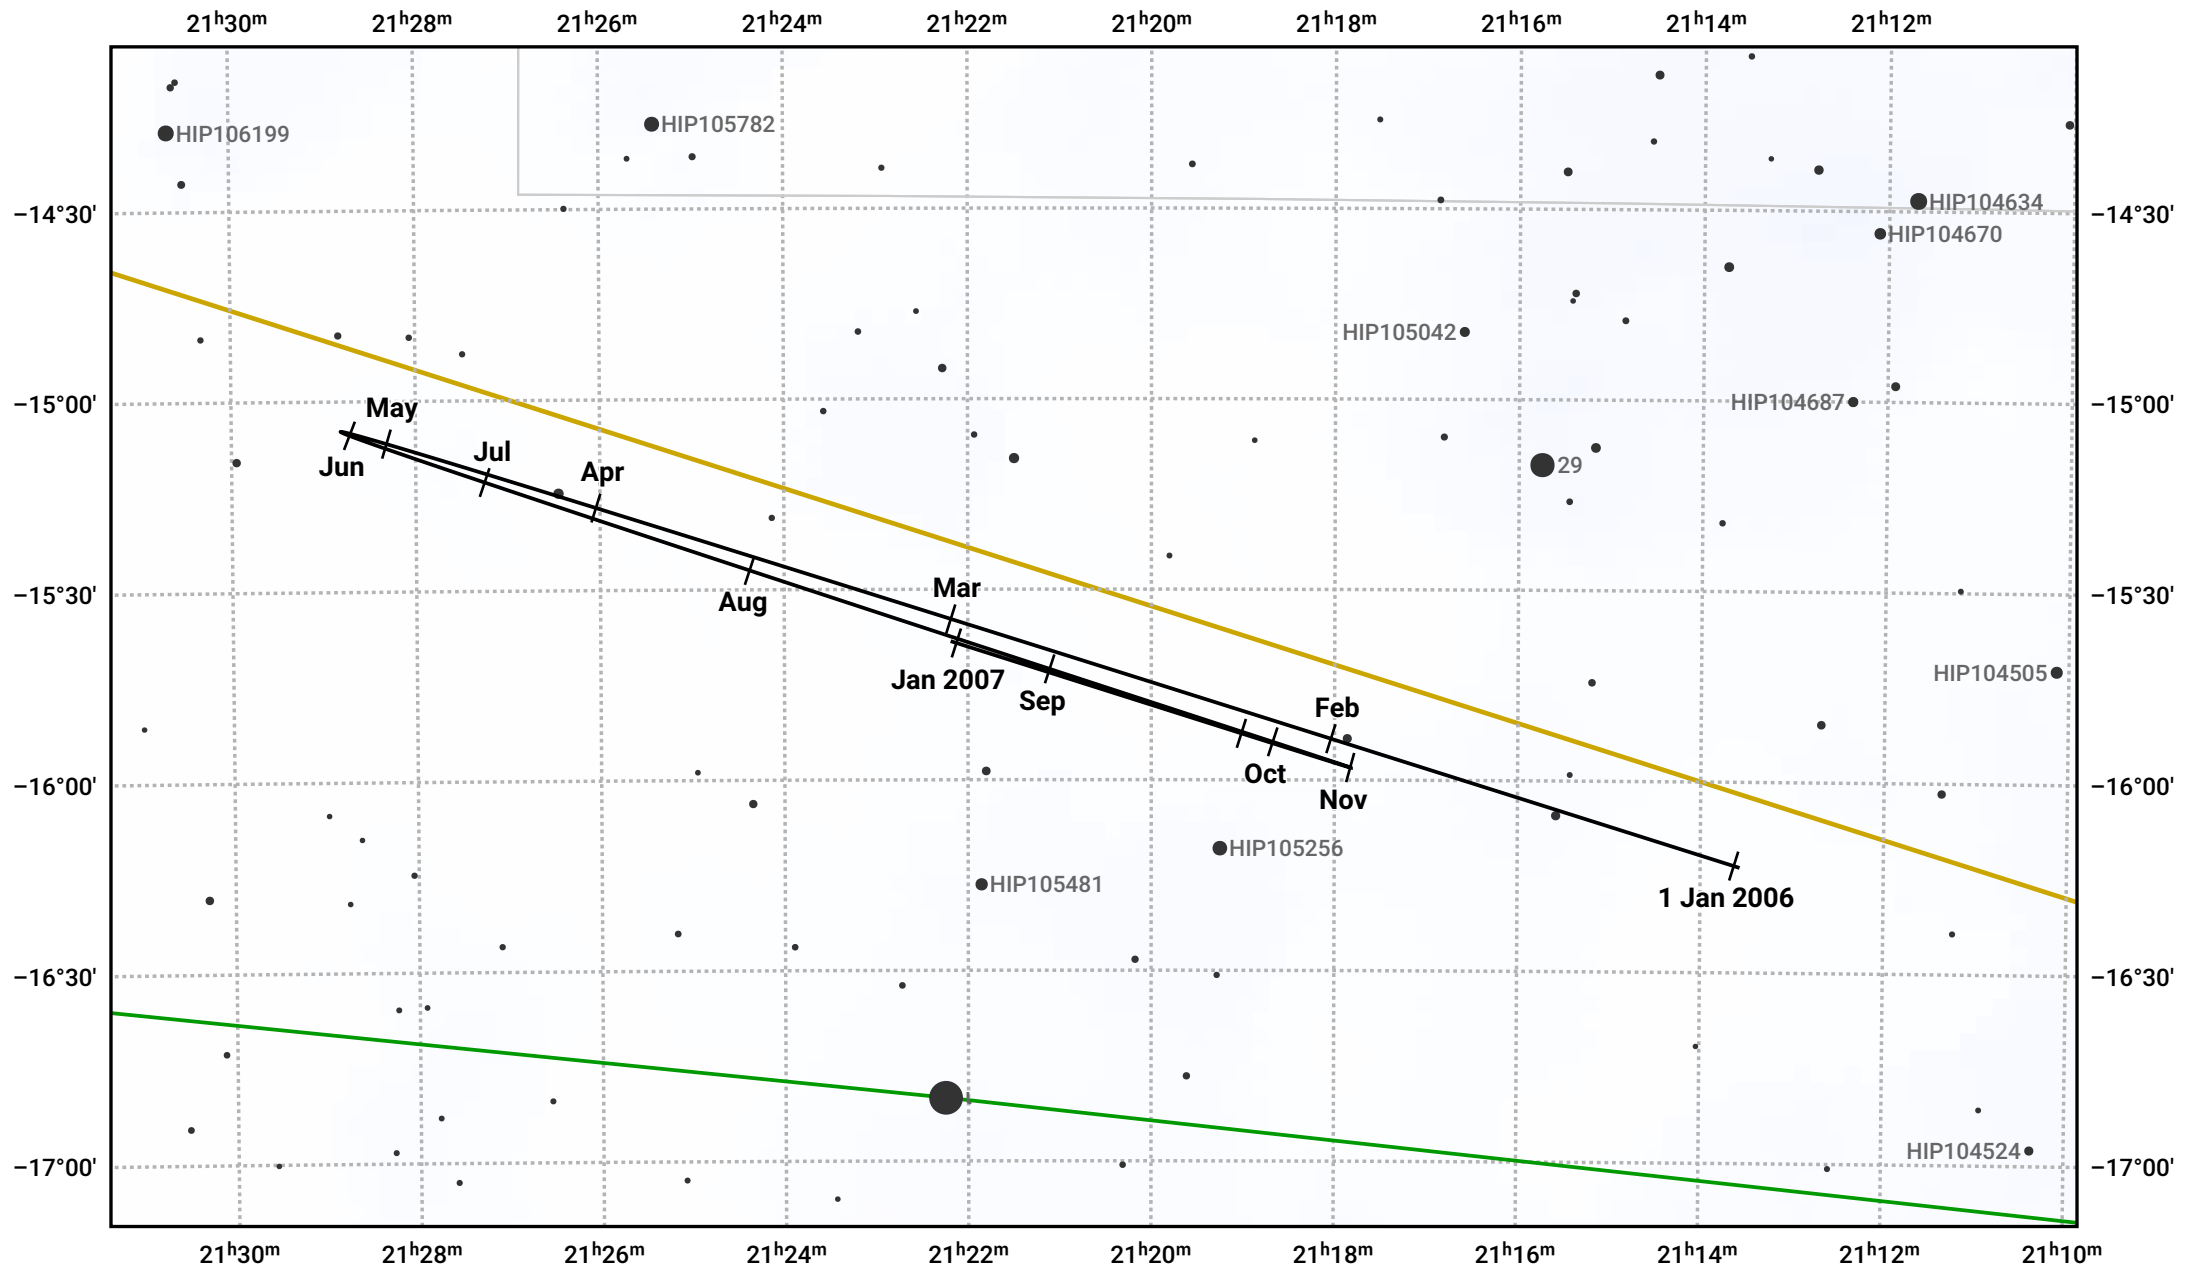

The path of Neptune in 2006

© Dominic Ford 2011–2023. Date markers placed at midnight UTC. Downloaded from <https://in-the-sky.org>

Magnitude scale: ● 10.0 ● 9.0 ● 8.0 ● 7.0 ● 6.0 ● 5.0 ● 4.0

- Galaxy
- Bright nebula
- Open cluster
- + Globular cluster

Date	Mag	Angular size
2006 Jan 1	8.0	2.2"
2006 Apr 1	8.0	2.2"
2006 Jul 1	7.9	2.3"
2006 Oct 1	7.9	2.3"
2007 Jan 1	8.0	2.2"