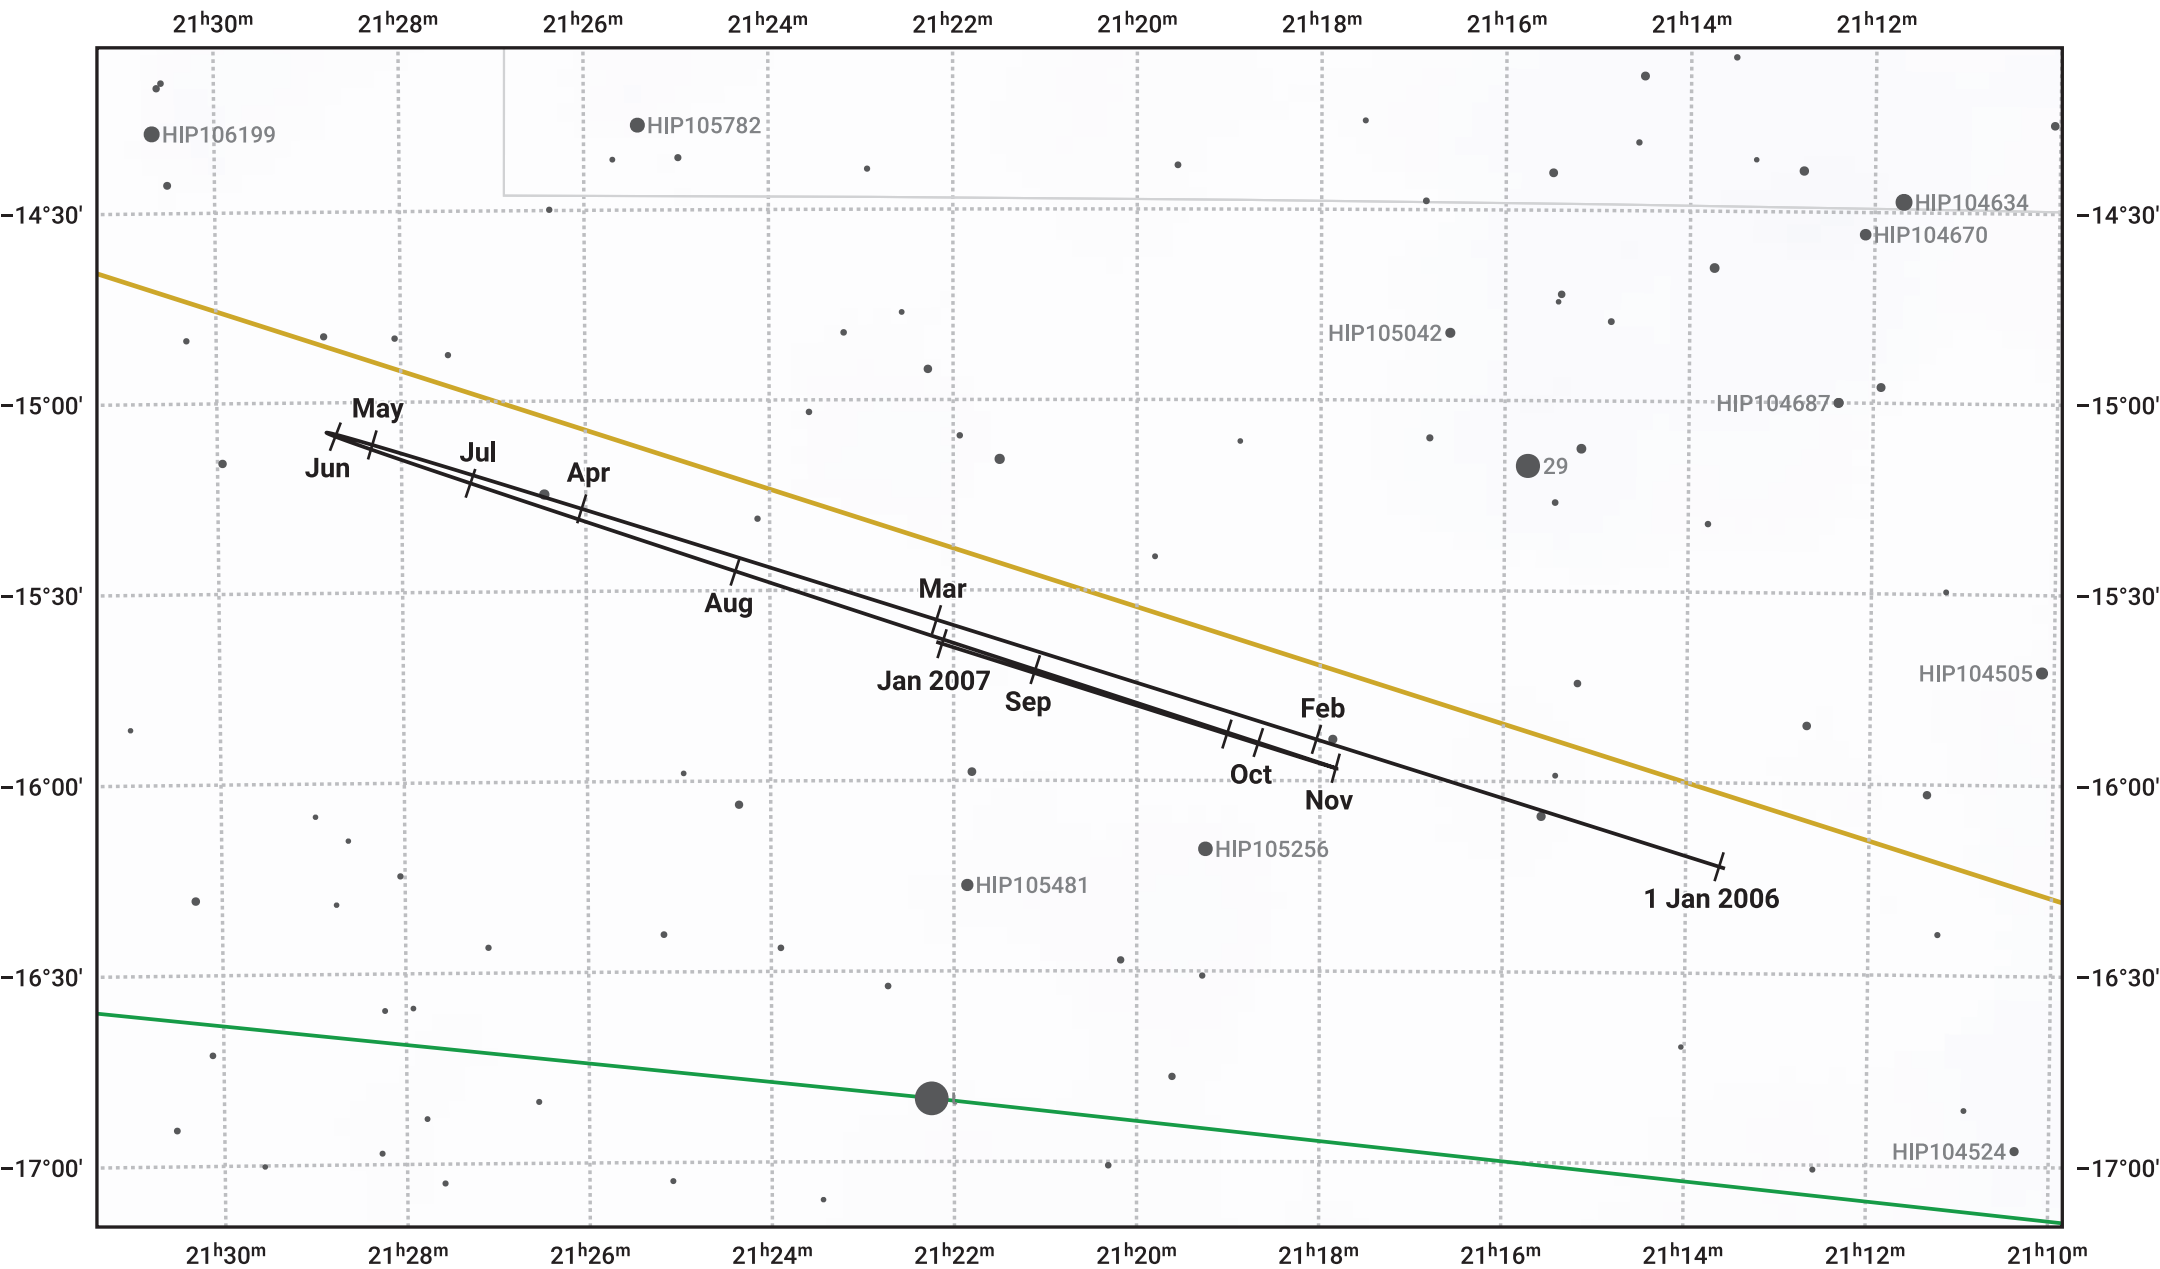

The path of Neptune in 2006

© Dominic Ford 2011–2024. Date markers placed at midnight UTC. Downloaded from <https://in-the-sky.org>

Magnitude scale: • 10.0 • 9.0 • 8.0 • 7.0 • 6.0 • 5.0 • 4.0

— Ecliptic Plane

- Galaxy
- Bright nebula
- Open cluster
- ⊕ Globular cluster

Date	Mag	Angular size
2006 Jan 1	8.0	2.2"
2006 Apr 1	8.0	2.2"
2006 Jul 1	7.9	2.3"
2006 Oct 1	7.9	2.3"
2007 Jan 1	8.0	2.2"