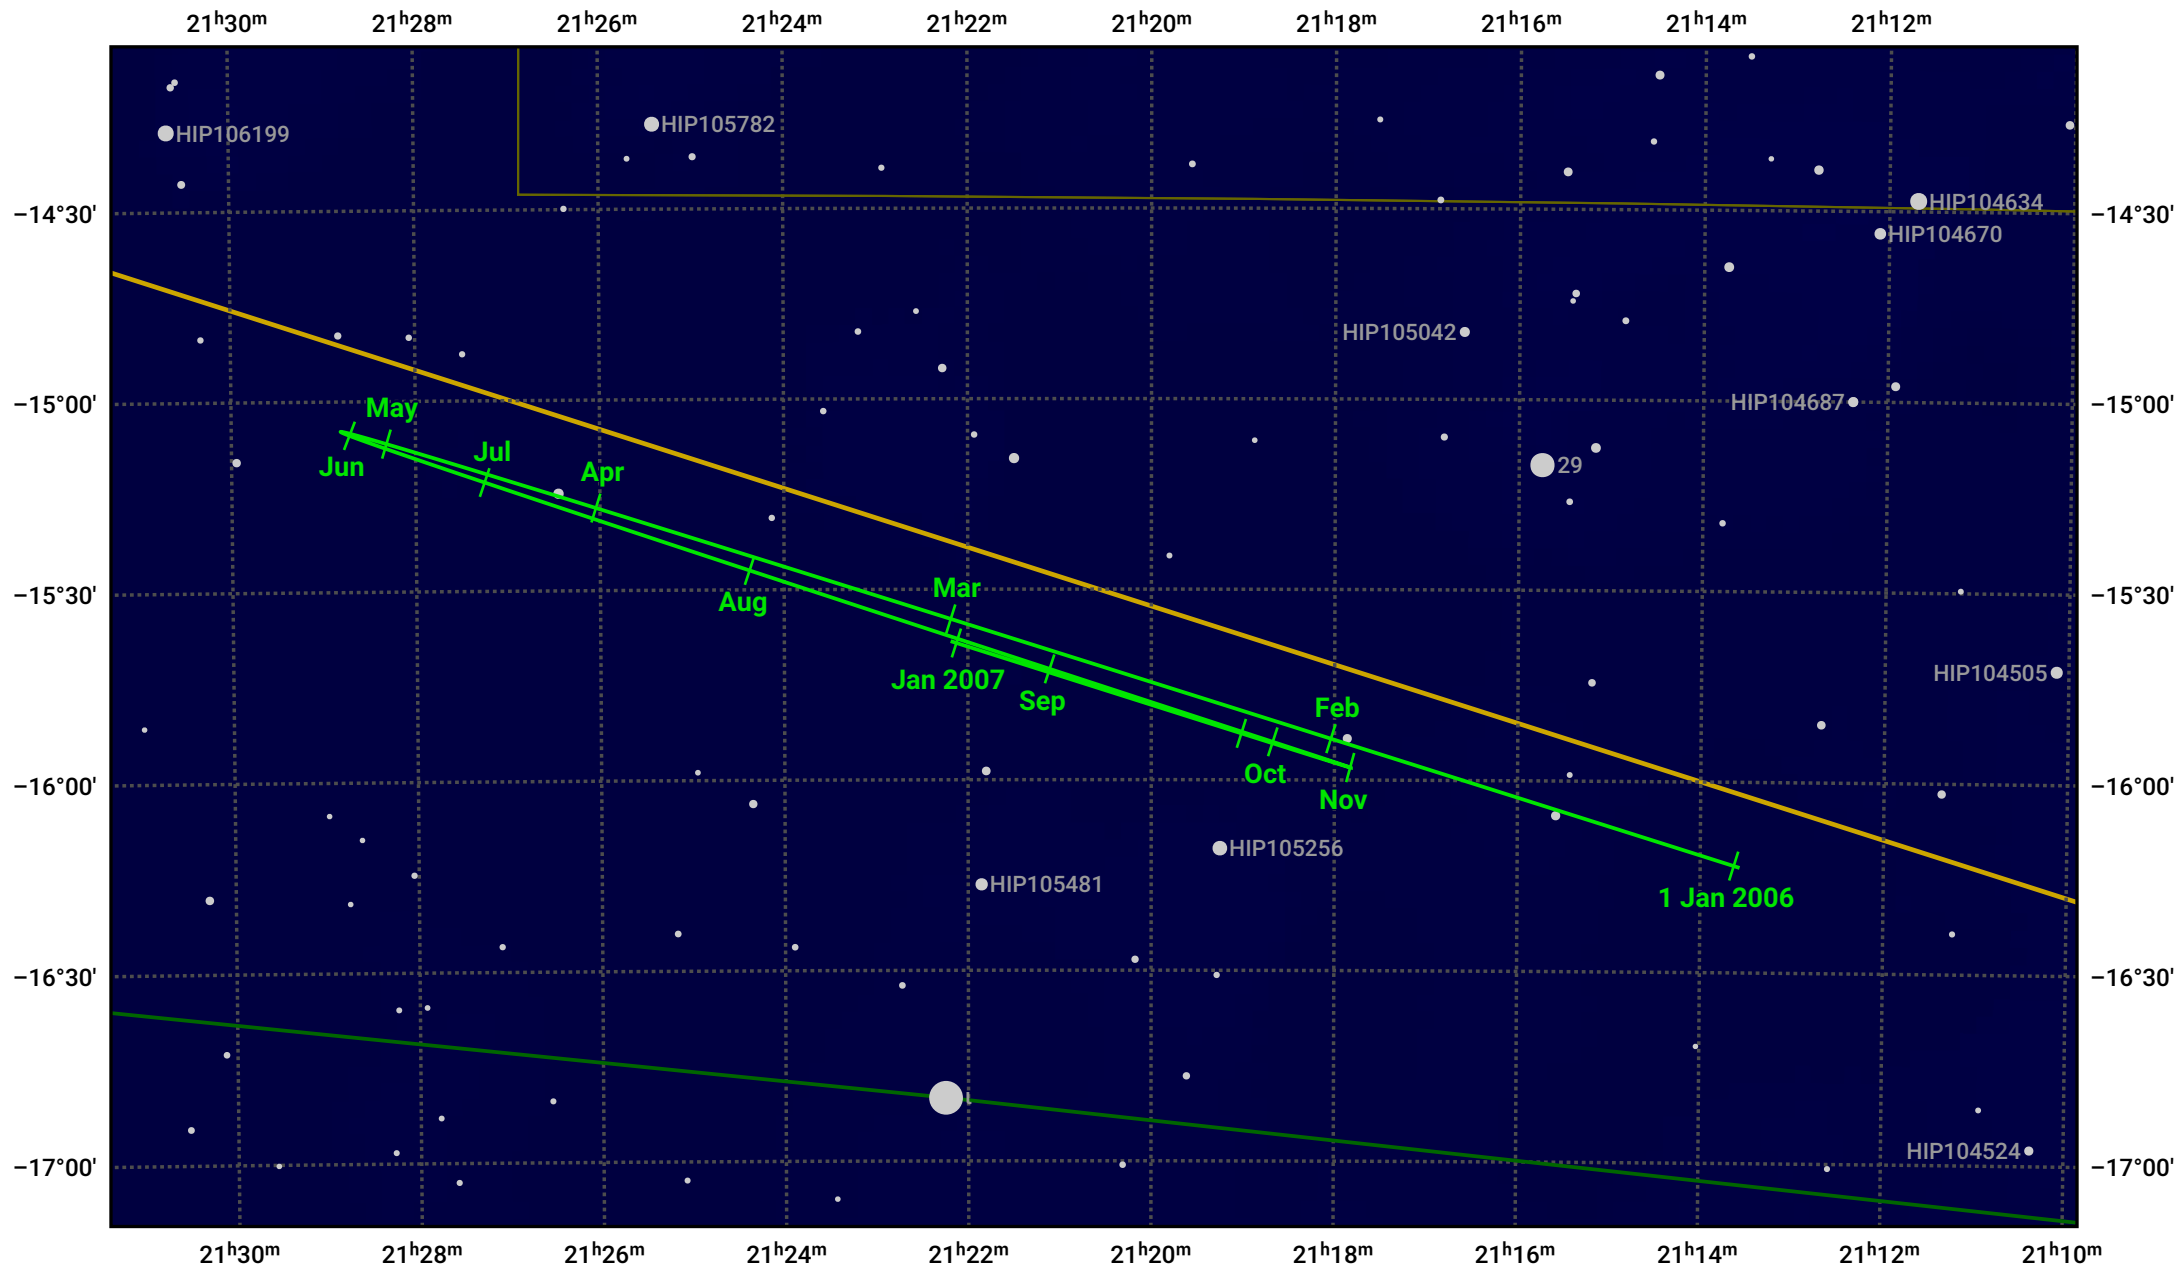

The path of Neptune in 2006

© Dominic Ford 2011–2024. Date markers placed at midnight UTC. Downloaded from <https://in-the-sky.org>

Magnitude scale: • 10.0 • 9.0 • 8.0 • 7.0 • 6.0 • 5.0 • 4.0

— Ecliptic Plane

● Galaxy ■ Bright nebula ● Open cluster ● Globular cluster

Date	Mag	Angular size
2006 Jan 1	8.0	2.2"
2006 Apr 1	8.0	2.2"
2006 Jul 1	7.9	2.3"
2006 Oct 1	7.9	2.3"
2007 Jan 1	8.0	2.2"