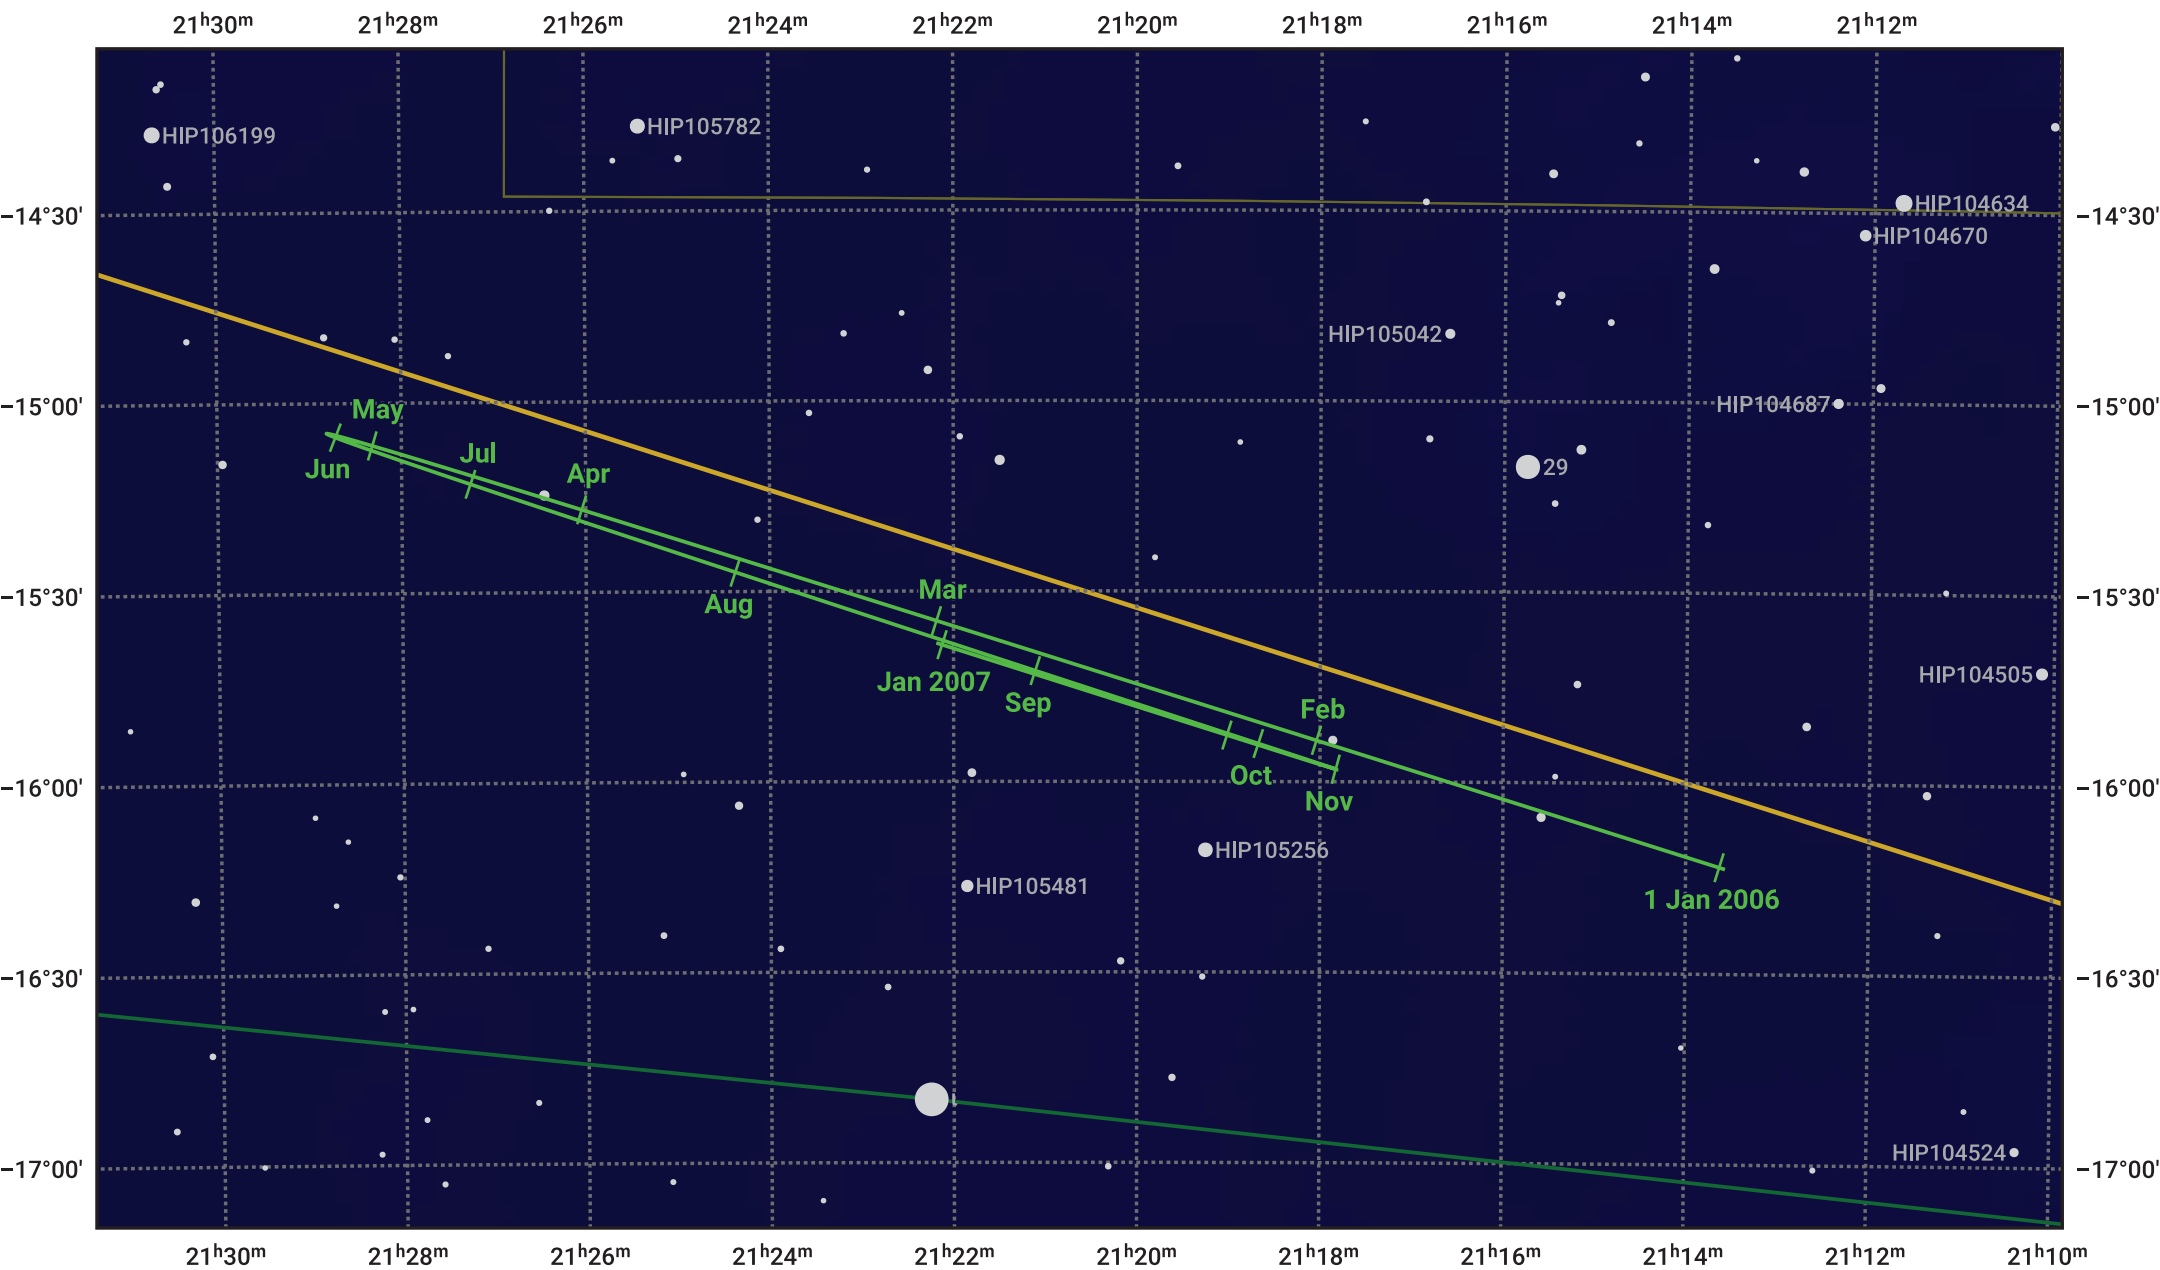

The path of Neptune in 2006

© Dominic Ford 2011–2024. Date markers placed at midnight UTC. Downloaded from <https://in-the-sky.org>

Magnitude scale: • 10.0 • 9.0 • 8.0 • 7.0 • 6.0 • 5.0 • 4.0

— Ecliptic Plane

Galaxy Bright nebula Open cluster Globular cluster

Date	Mag	Angular size
2006 Jan 1	8.0	2.2"
2006 Apr 1	8.0	2.2"
2006 Jul 1	7.9	2.3"
2006 Oct 1	7.9	2.3"
2007 Jan 1	8.0	2.2"