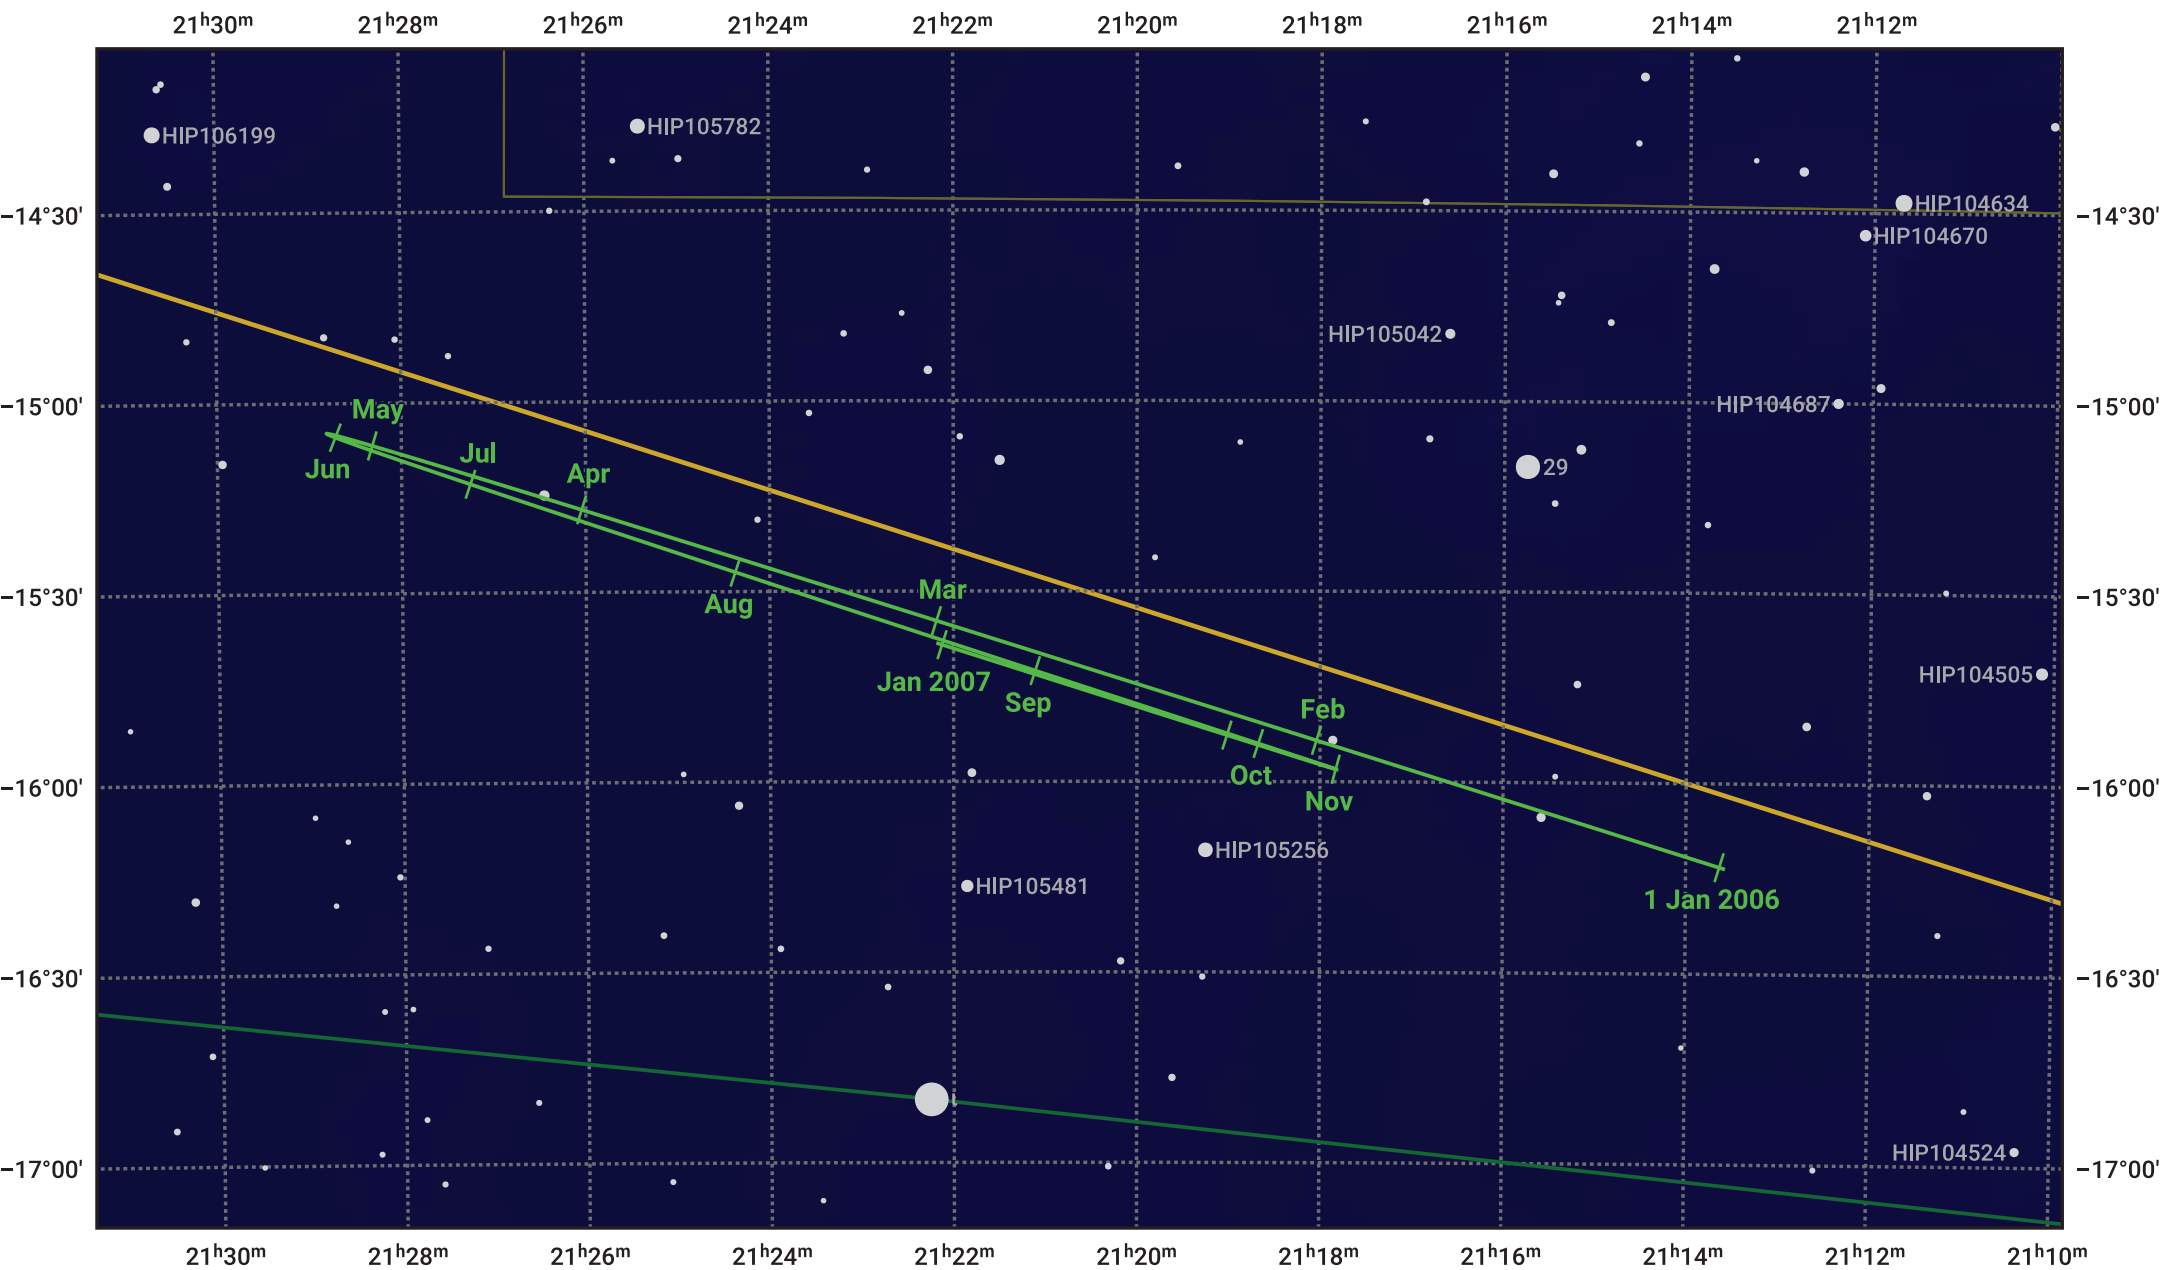

# The path of Neptune in 2006

© Dominic Ford 2011–2023. Date markers placed at midnight UTC. Downloaded from <https://in-the-sky.org>

Magnitude scale: • 10.0 • 9.0 • 8.0 • 7.0 • 6.0 • 5.0 • 4.0

— Ecliptic Plane

● Galaxy   
 ■ Bright nebula   
 ● Open cluster   
 ● Globular cluster

Date	Mag	Angular size
2006 Jan 1	8.0	2.2"
2006 Apr 1	8.0	2.2"
2006 Jul 1	7.9	2.3"
2006 Oct 1	7.9	2.3"
2007 Jan 1	8.0	2.2"