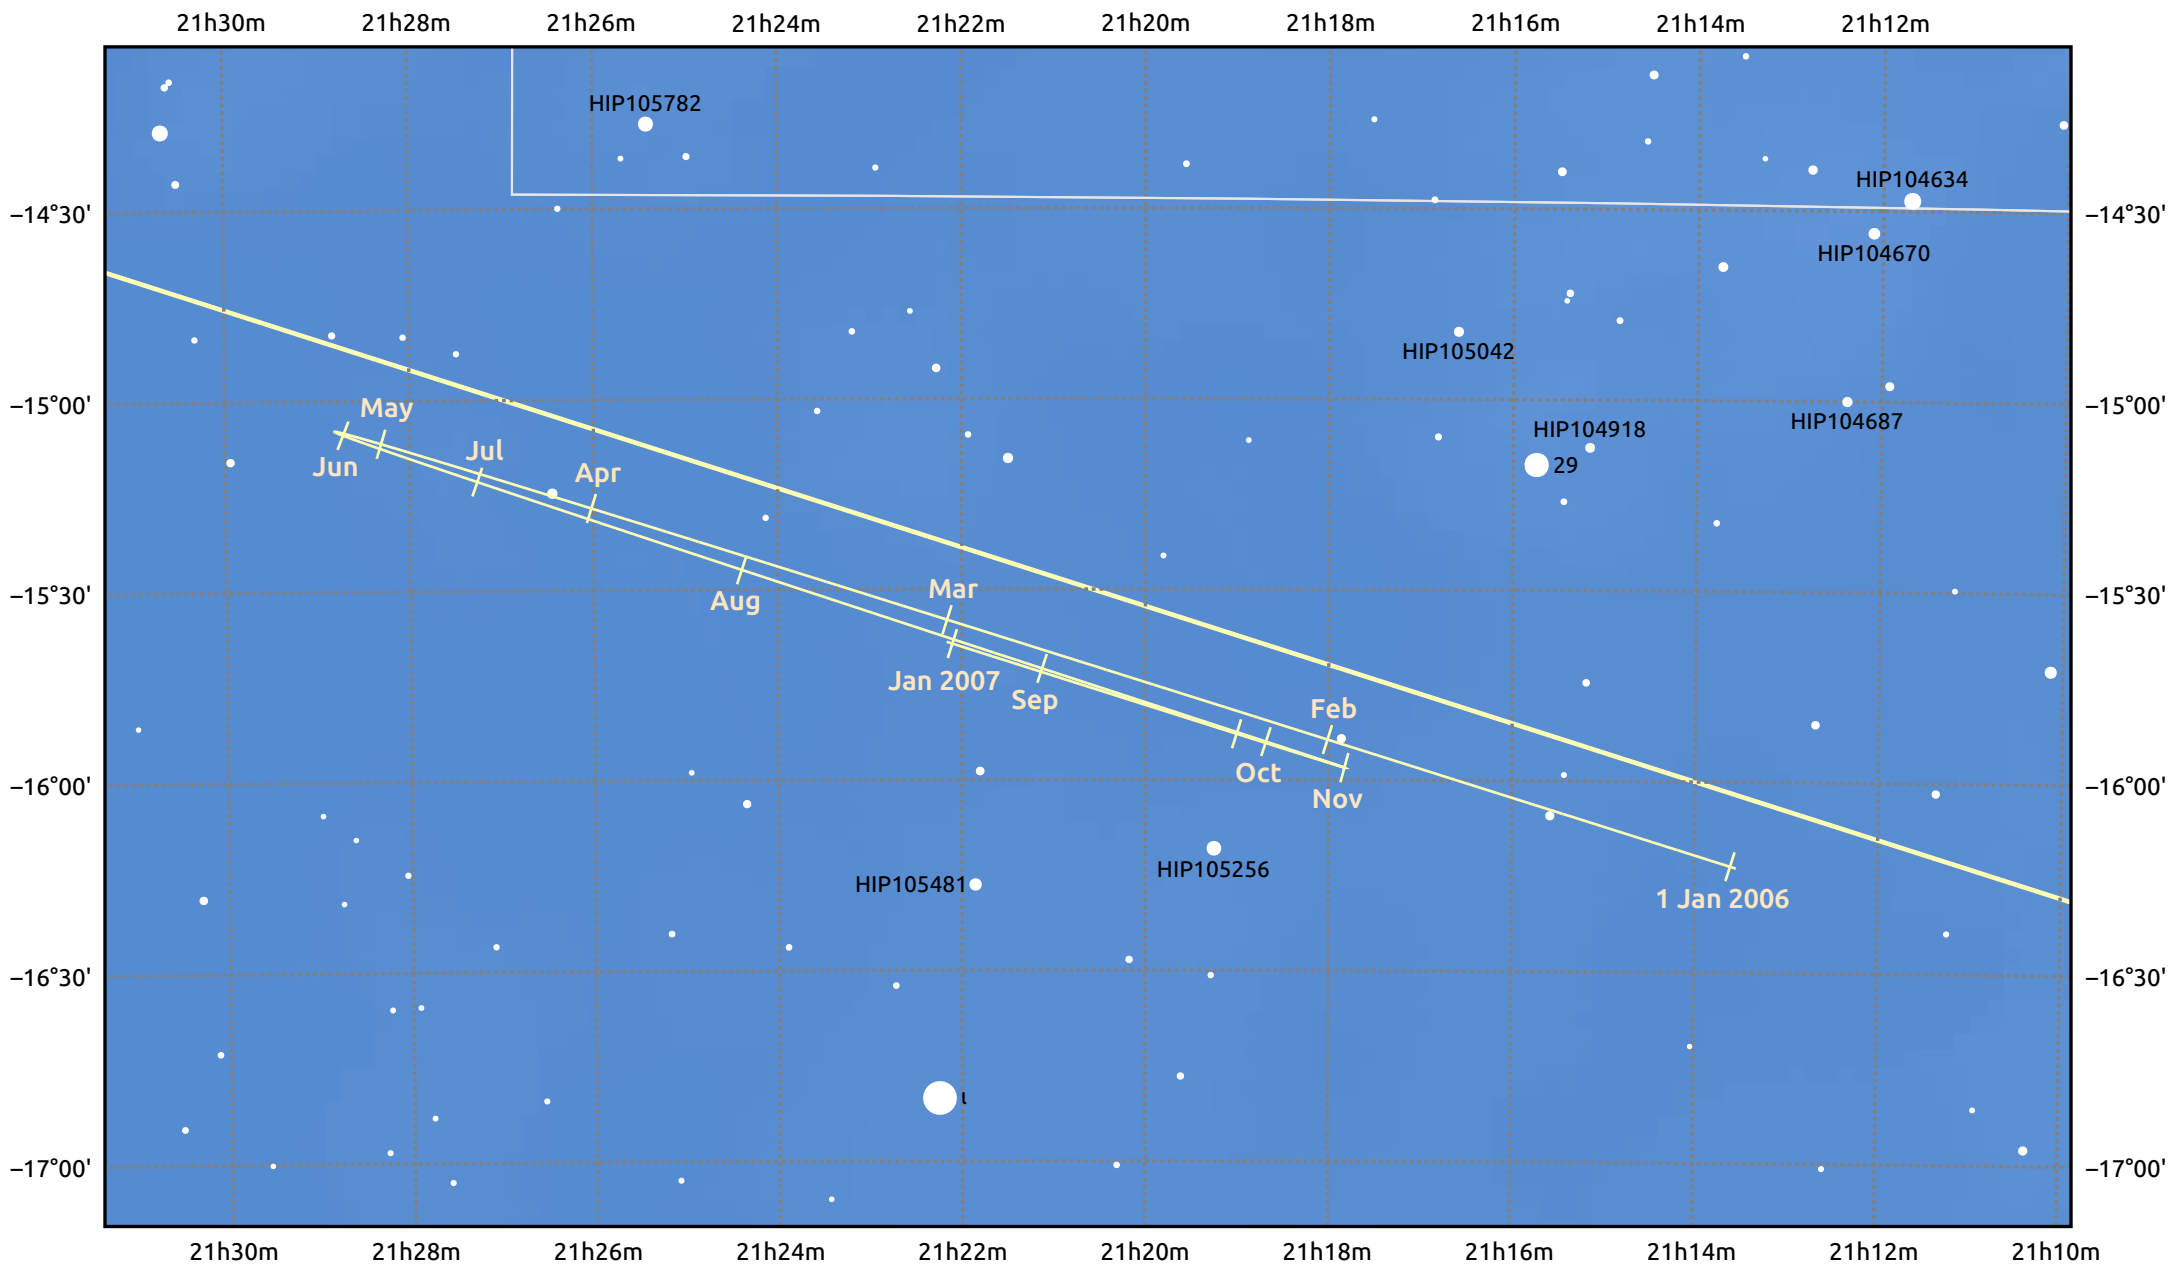

The path of Neptune in 2006

Magnitude scale: •10.0 •9.0 •8.0 •7.0 •6.0 ●5.0 ●4.0

— Ecliptic Plane

Galaxy Bright nebula Open cluster Globular cluster Planetary nebula

Date	Mag	Angular size
2006 Jan 1	8.0	2.2"
2006 Apr 1	8.0	2.2"
2006 Jul 1	7.9	2.3"
2006 Oct 1	7.9	2.3"
2007 Jan 1	8.0	2.2"