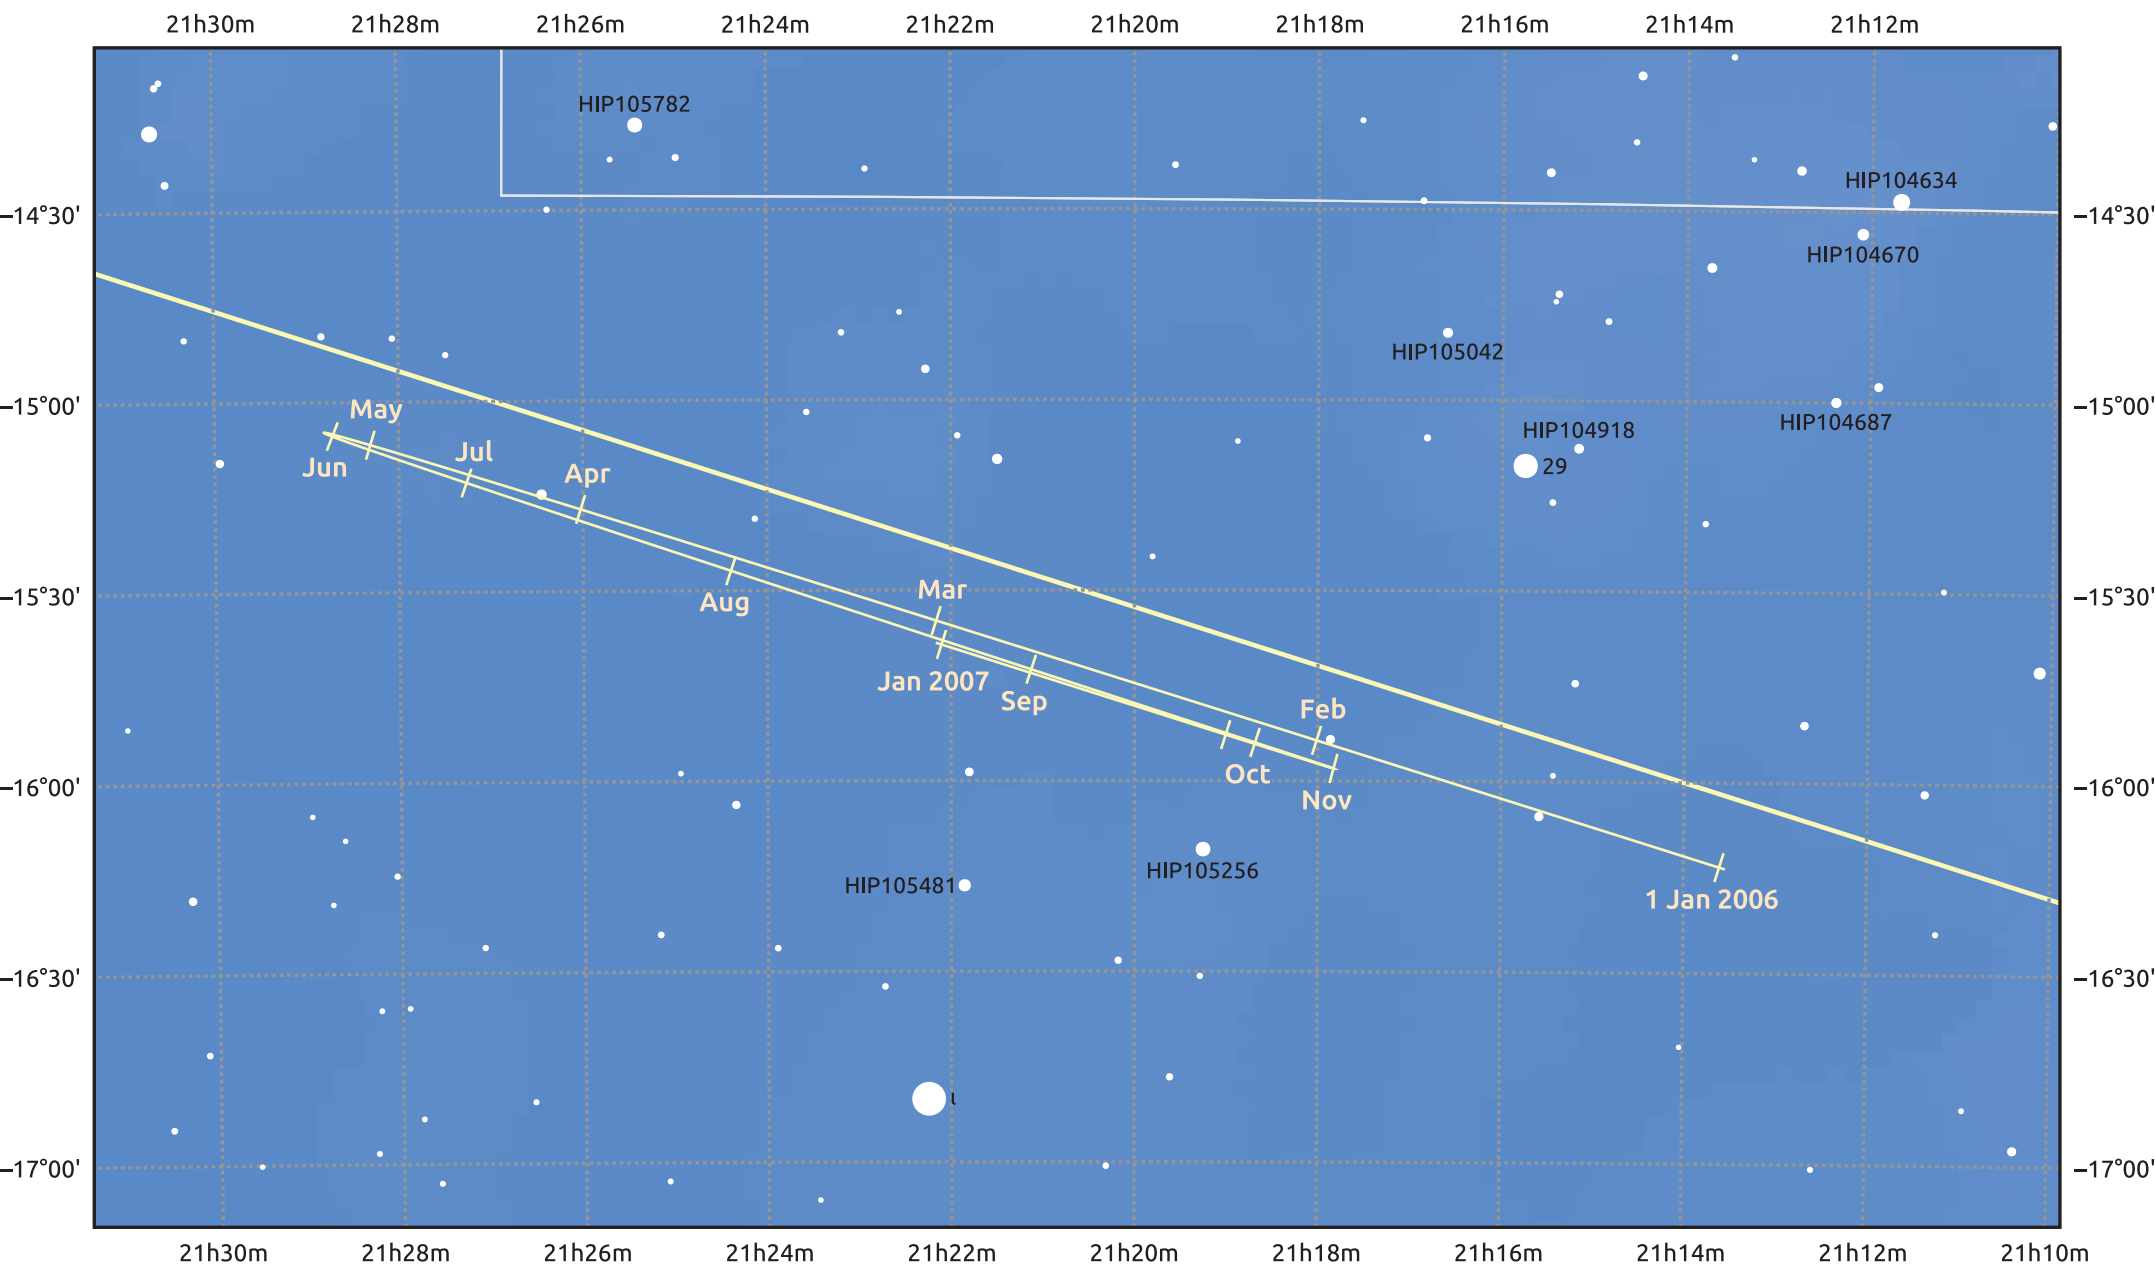

# The path of Neptune in 2006

© Dominic Ford 2011–2025. Date markers placed at midnight UTC. Downloaded from <https://in-the-sky.org>

Magnitude scale:  10.0  9.0  8.0  7.0  6.0  5.0  4.0

Ecliptic Plane

- Galaxy
- Bright nebula
- Open cluster
- Globular cluster
- Planetary nebula

Date	Mag	Angular size
2006 Jan 1	8.0	2.2"
2006 Apr 1	8.0	2.2"
2006 Jul 1	7.9	2.3"
2006 Oct 1	7.9	2.3"
2007 Jan 1	8.0	2.2"