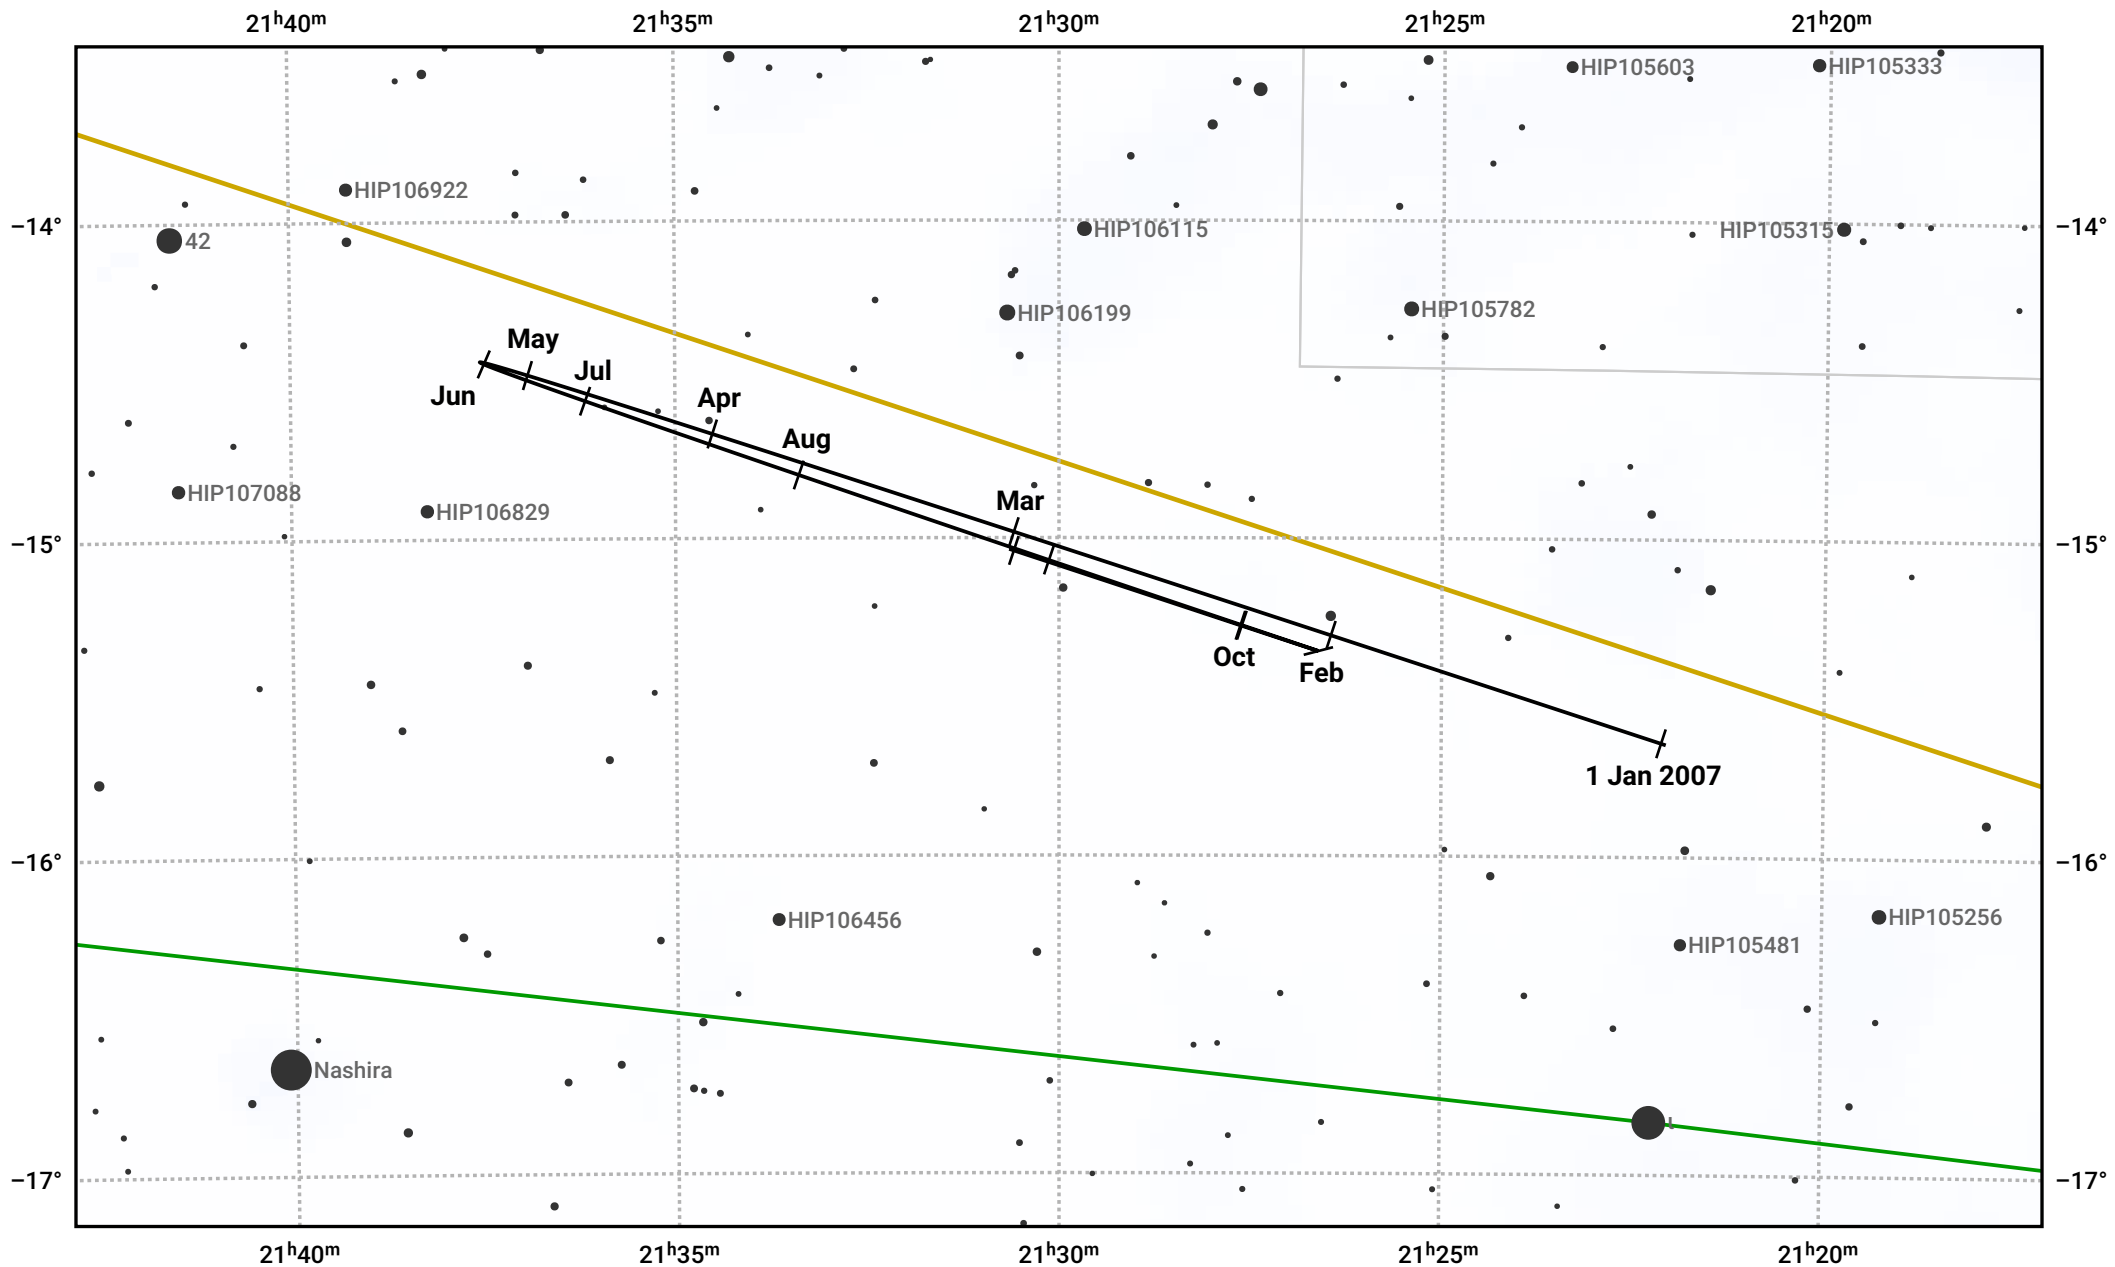

# The path of Neptune in 2007

© Dominic Ford 2011–2023. Date markers placed at midnight UTC. Downloaded from <https://in-the-sky.org>

Magnitude scale:  10.0  9.0  8.0  7.0  6.0  5.0  4.0  3.0

Ecliptic Plane

Galaxy
  Bright nebula
  Open cluster
  Globular cluster

Date	Mag	Angular size
2007 Jan 1	8.0	2.2"
2007 Apr 1	8.0	2.2"
2007 Jul 1	7.9	2.3"
2007 Oct 1	7.9	2.3"
2008 Jan 1	8.0	2.2"