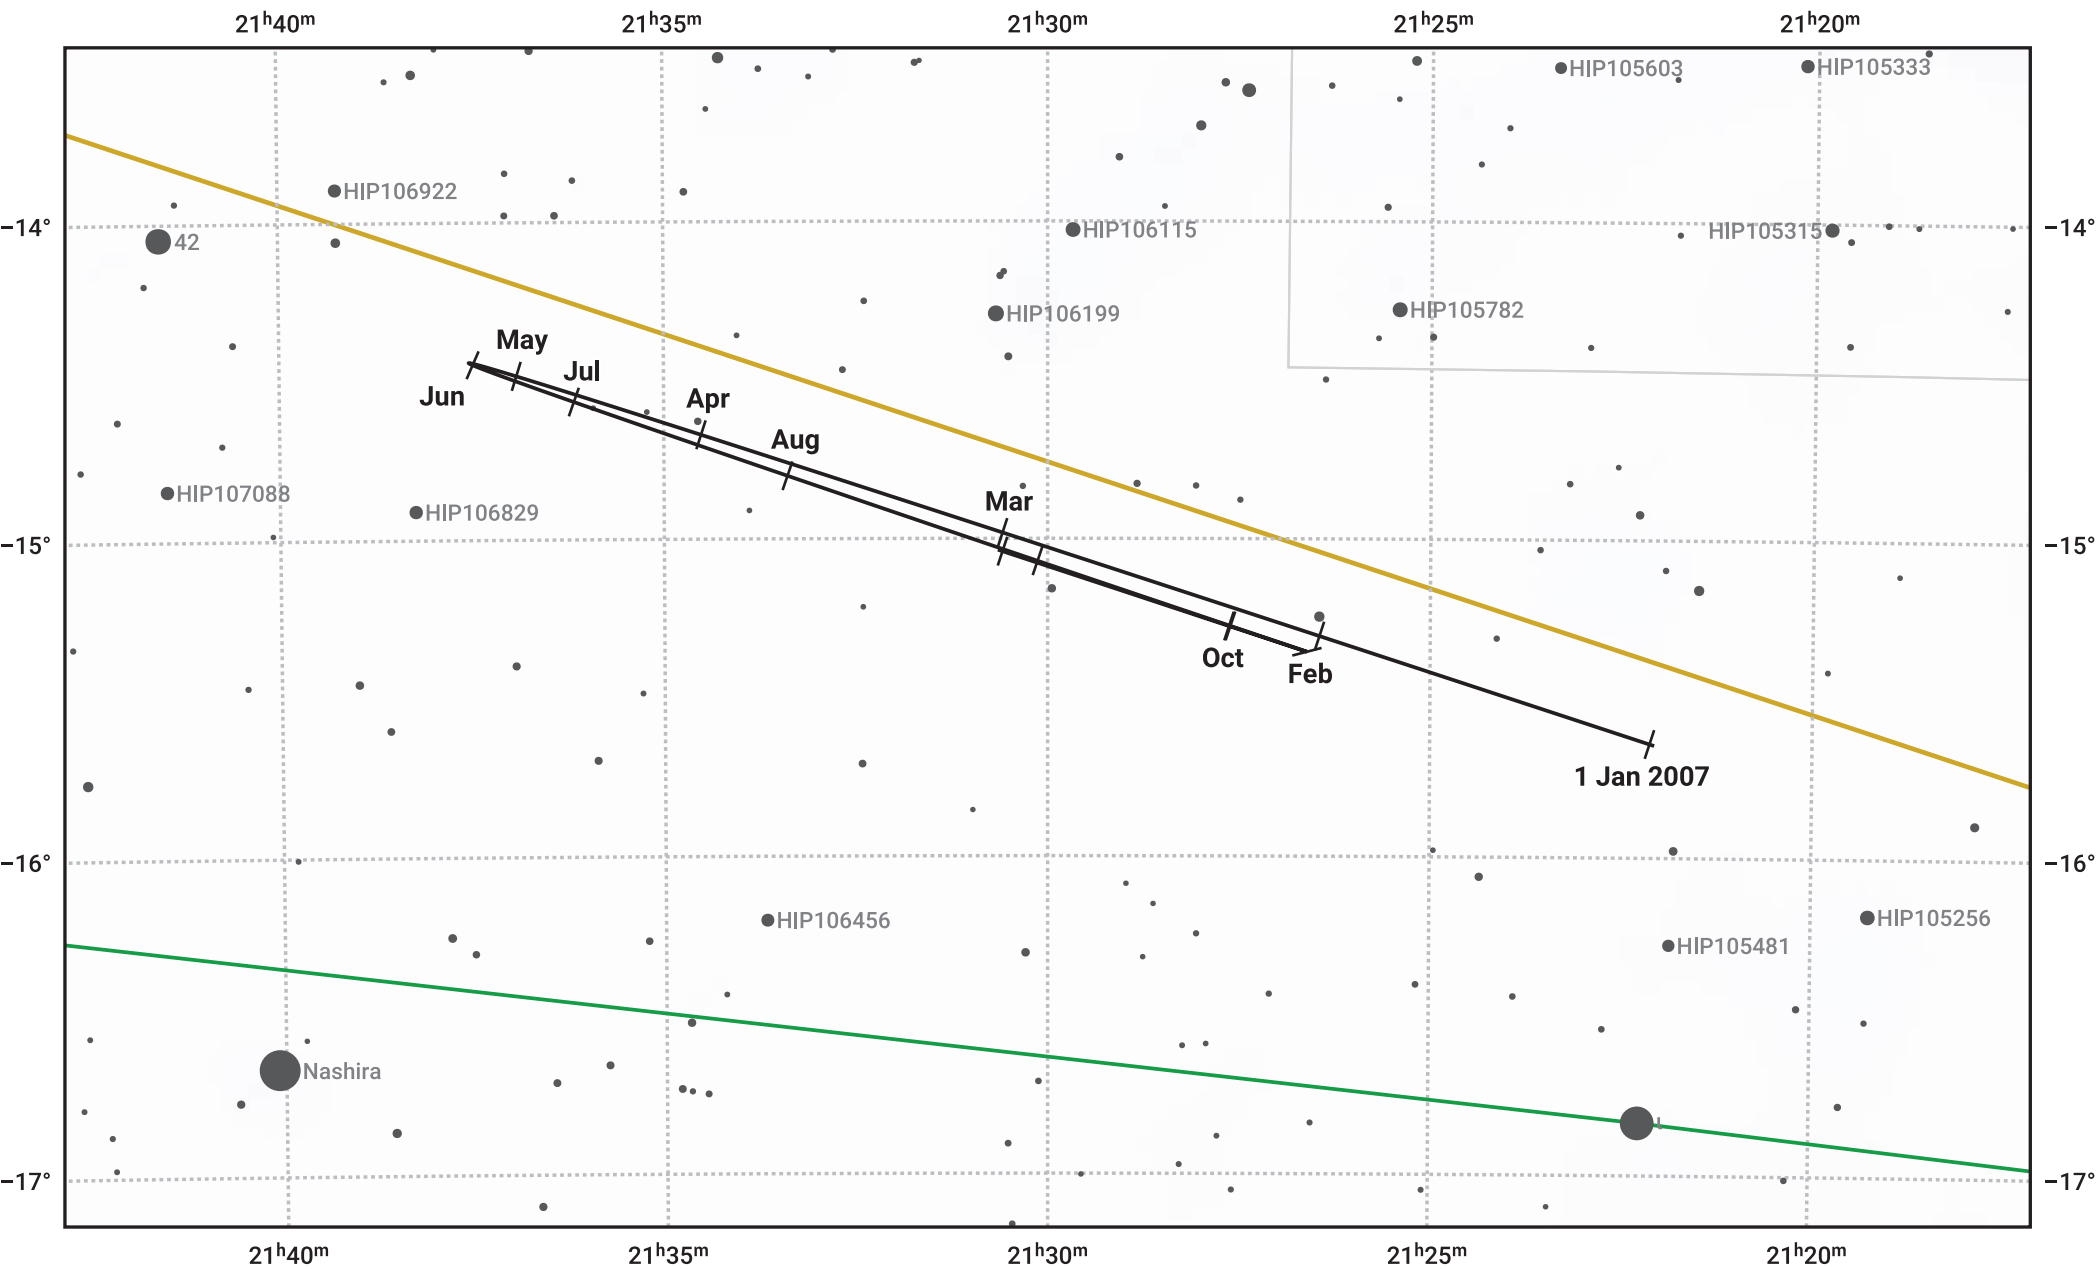

The path of Neptune in 2007

© Dominic Ford 2011–2024. Date markers placed at midnight UTC. Downloaded from <https://in-the-sky.org>

Magnitude scale: 10.0 9.0 8.0 7.0 6.0 5.0 4.0 3.0

Ecliptic Plane

Galaxy
 Bright nebula
 Open cluster
 Globular cluster

Date	Mag	Angular size
2007 Jan 1	8.0	2.2"
2007 Apr 1	8.0	2.2"
2007 Jul 1	7.9	2.3"
2007 Oct 1	7.9	2.3"
2008 Jan 1	8.0	2.2"