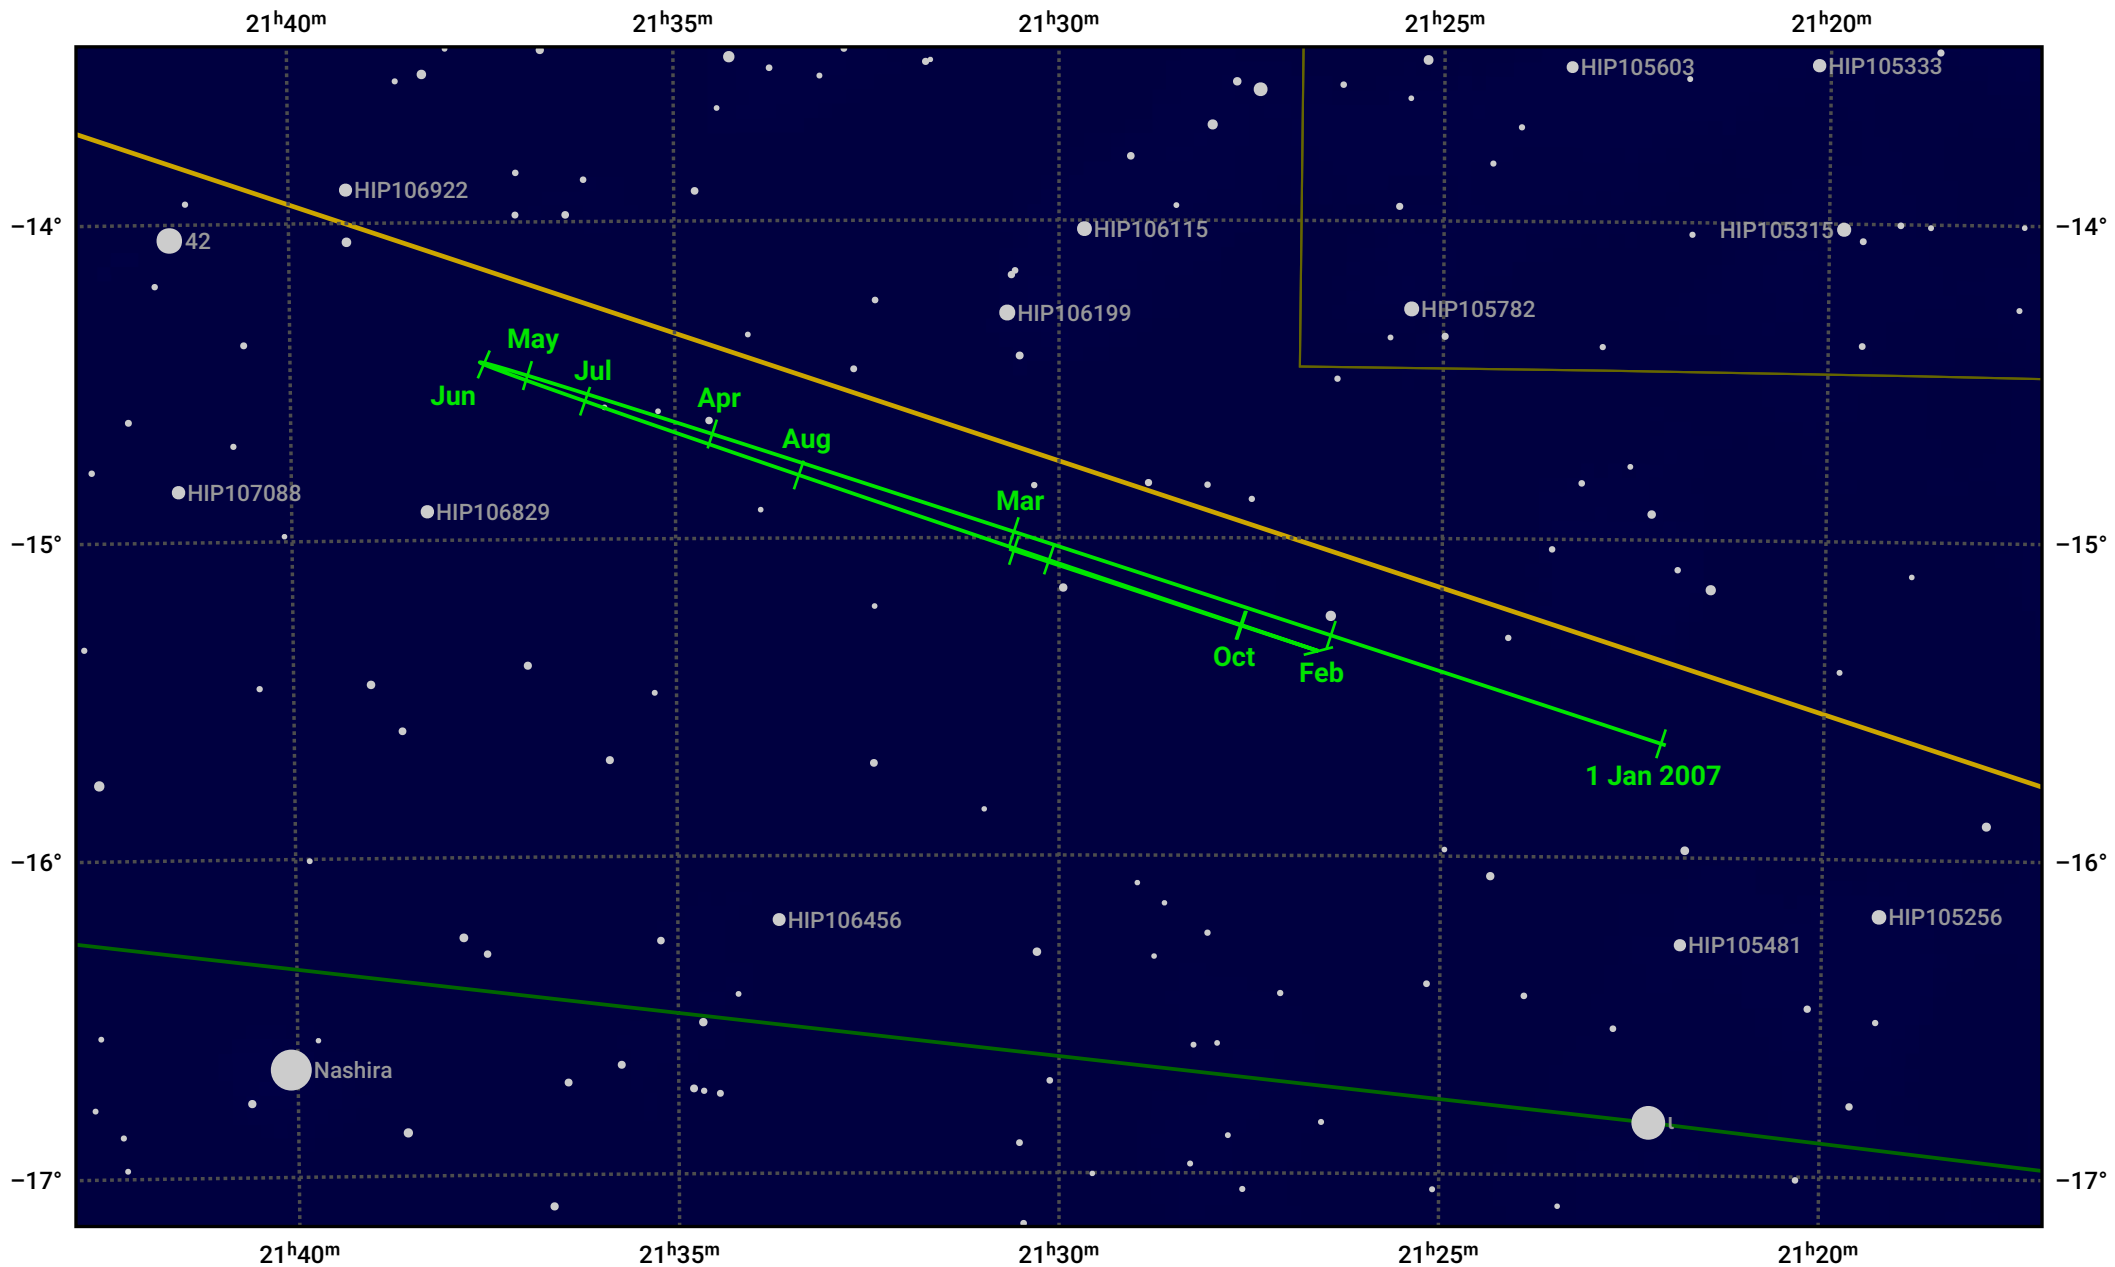

The path of Neptune in 2007

© Dominic Ford 2011–2024. Date markers placed at midnight UTC. Downloaded from <https://in-the-sky.org>

Magnitude scale: 10.0 9.0 8.0 7.0 6.0 5.0 4.0 3.0

Ecliptic Plane

Galaxy
 Bright nebula
 Open cluster
 Globular cluster

Date	Mag	Angular size
2007 Jan 1	8.0	2.2"
2007 Apr 1	8.0	2.2"
2007 Jul 1	7.9	2.3"
2007 Oct 1	7.9	2.3"
2008 Jan 1	8.0	2.2"