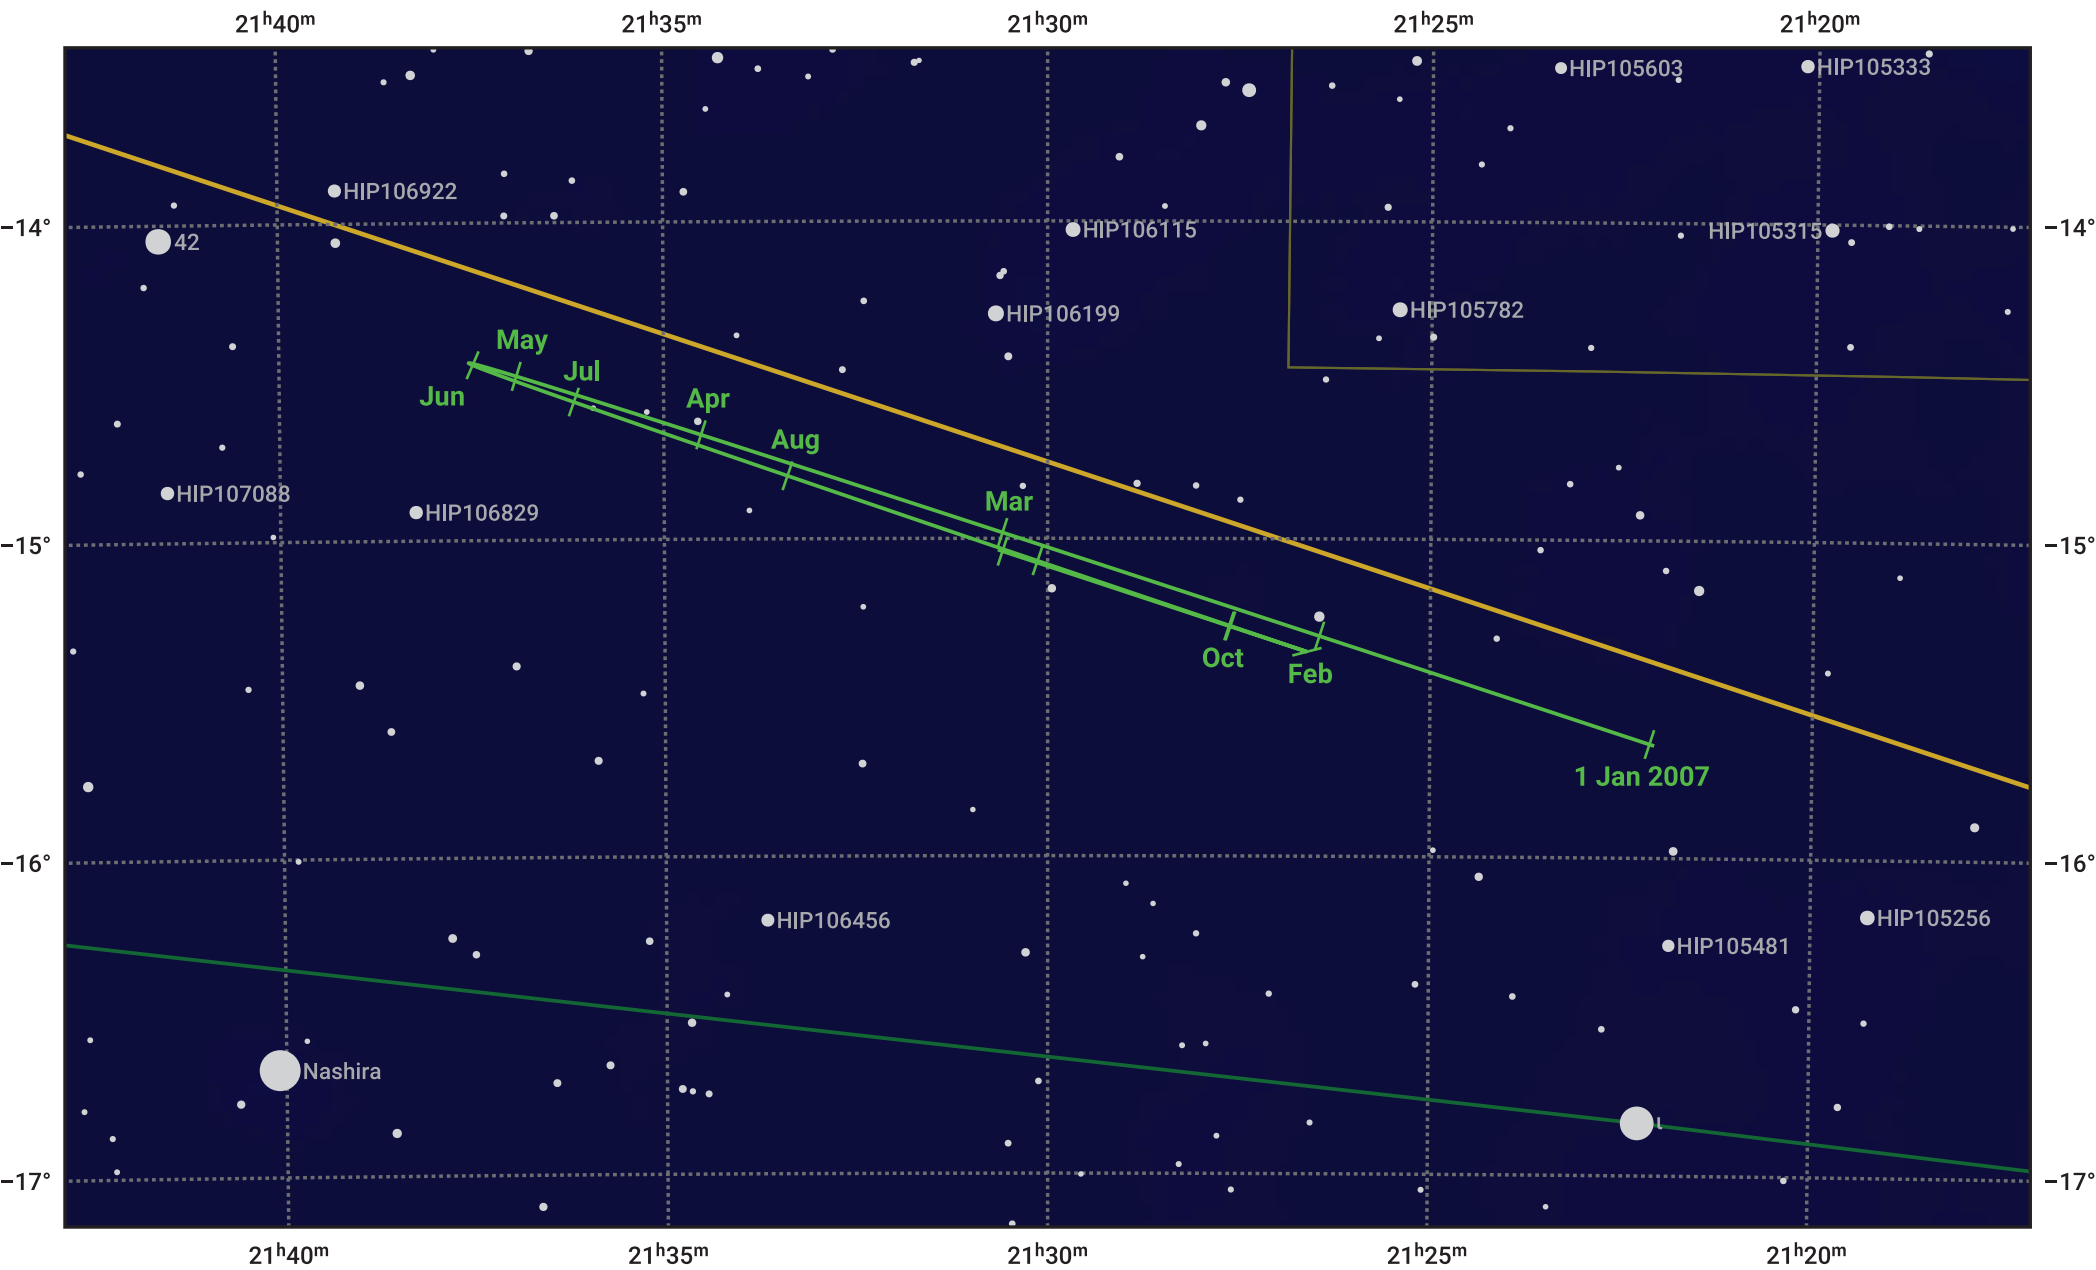

The path of Neptune in 2007

© Dominic Ford 2011–2024. Date markers placed at midnight UTC. Downloaded from <https://in-the-sky.org>

Magnitude scale: • 10.0 • 9.0 • 8.0 • 7.0 • 6.0 • 5.0 • 4.0 • 3.0

— Ecliptic Plane

● Galaxy
 ■ Bright nebula
 ● Open cluster
 ⊕ Globular cluster

Date	Mag	Angular size
2007 Jan 1	8.0	2.2"
2007 Apr 1	8.0	2.2"
2007 Jul 1	7.9	2.3"
2007 Oct 1	7.9	2.3"
2008 Jan 1	8.0	2.2"