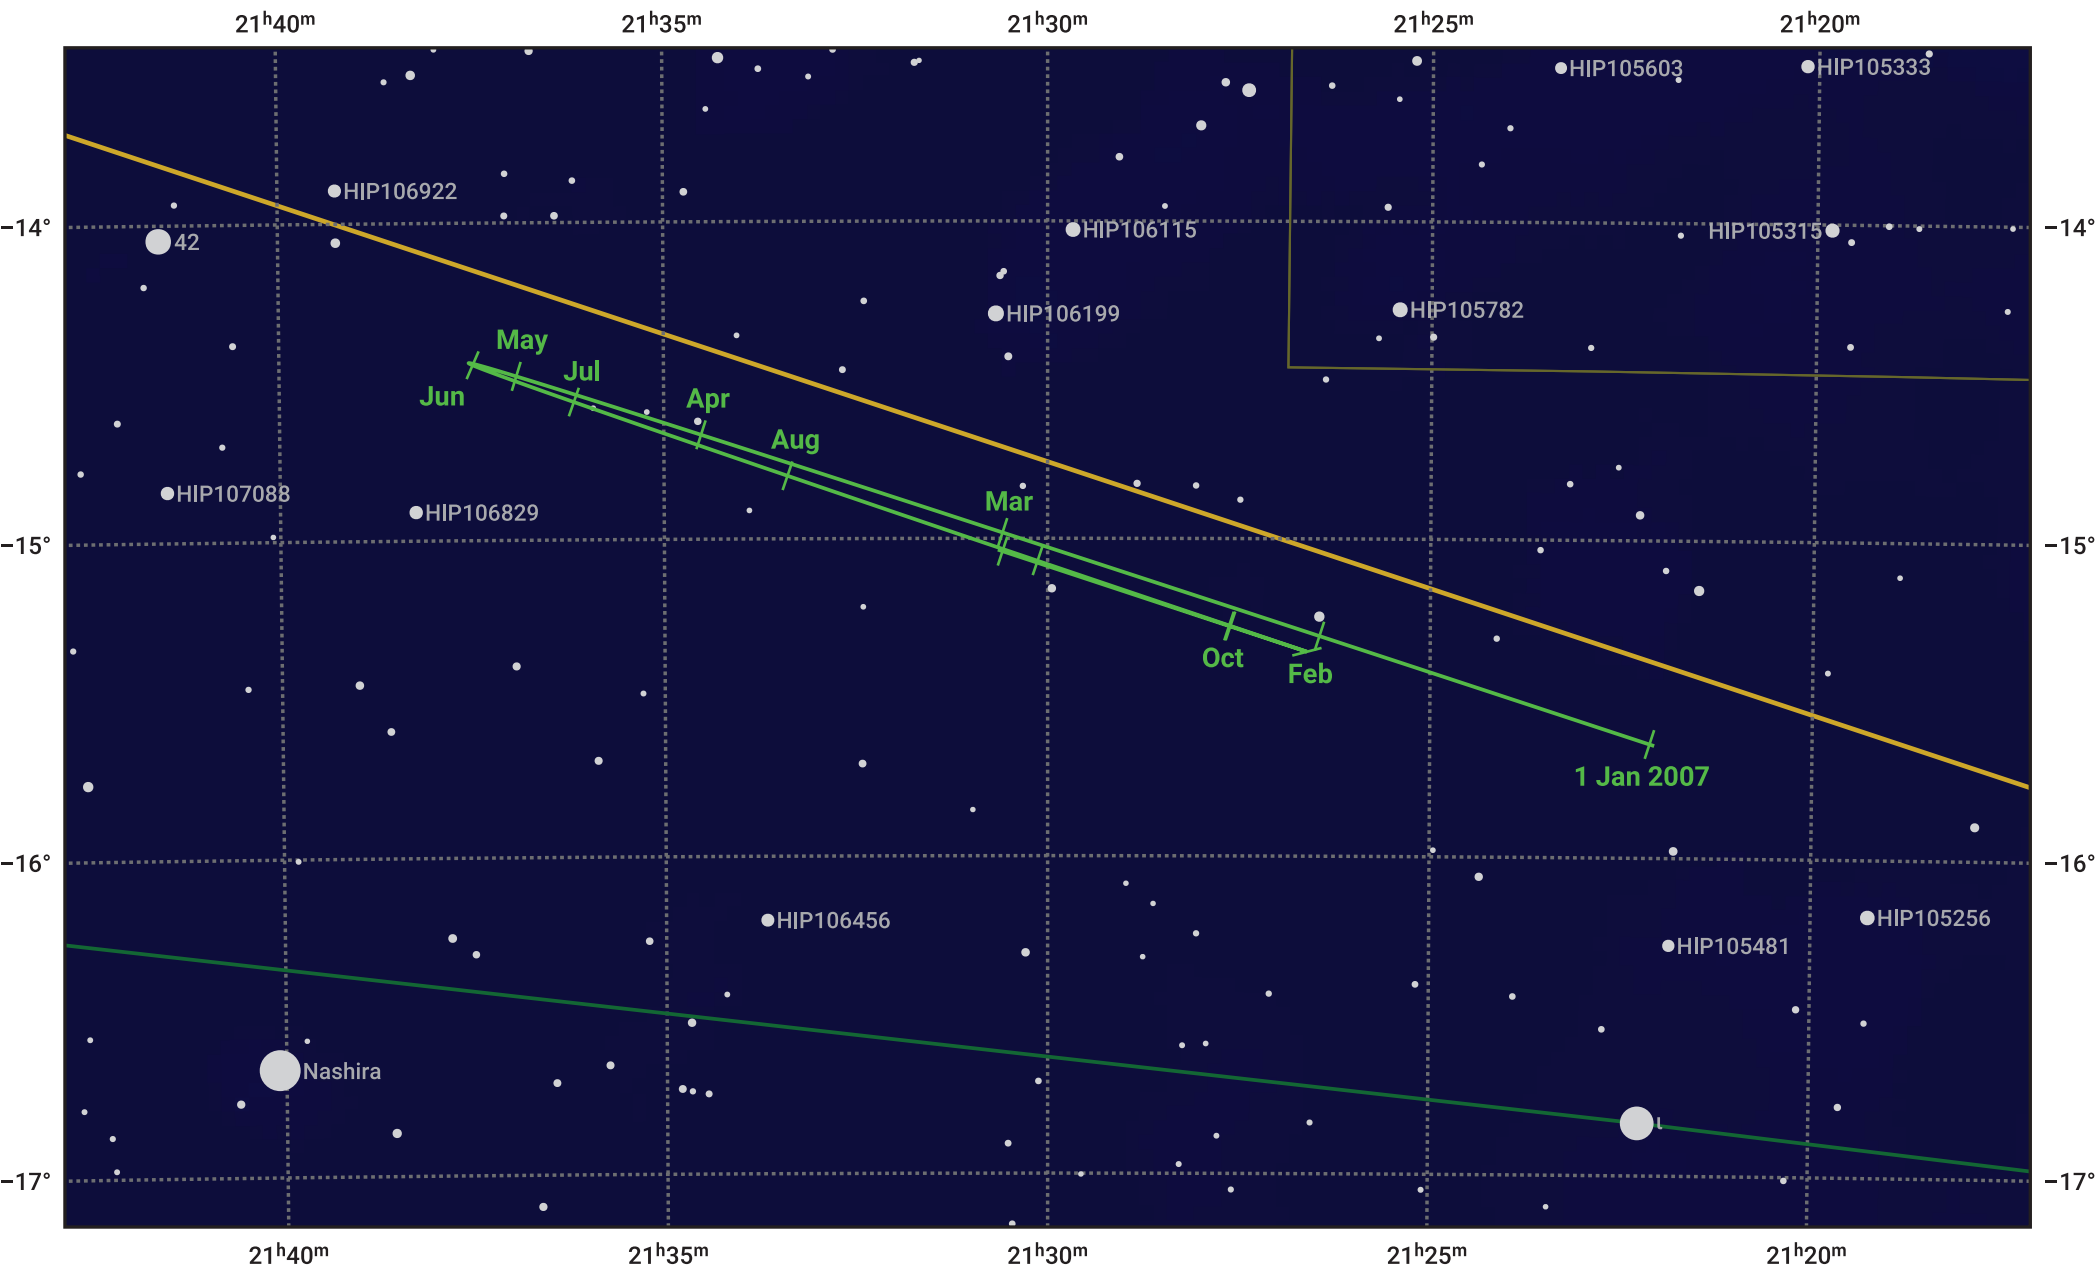

The path of Neptune in 2007

© Dominic Ford 2011–2023. Date markers placed at midnight UTC. Downloaded from <https://in-the-sky.org>

Magnitude scale: • 10.0 • 9.0 • 8.0 • 7.0 • 6.0 • 5.0 • 4.0 • 3.0

— Ecliptic Plane

- Galaxy
- Bright nebula
- Open cluster
- ⊕ Globular cluster

Date	Mag	Angular size
2007 Jan 1	8.0	2.2"
2007 Apr 1	8.0	2.2"
2007 Jul 1	7.9	2.3"
2007 Oct 1	7.9	2.3"
2008 Jan 1	8.0	2.2"