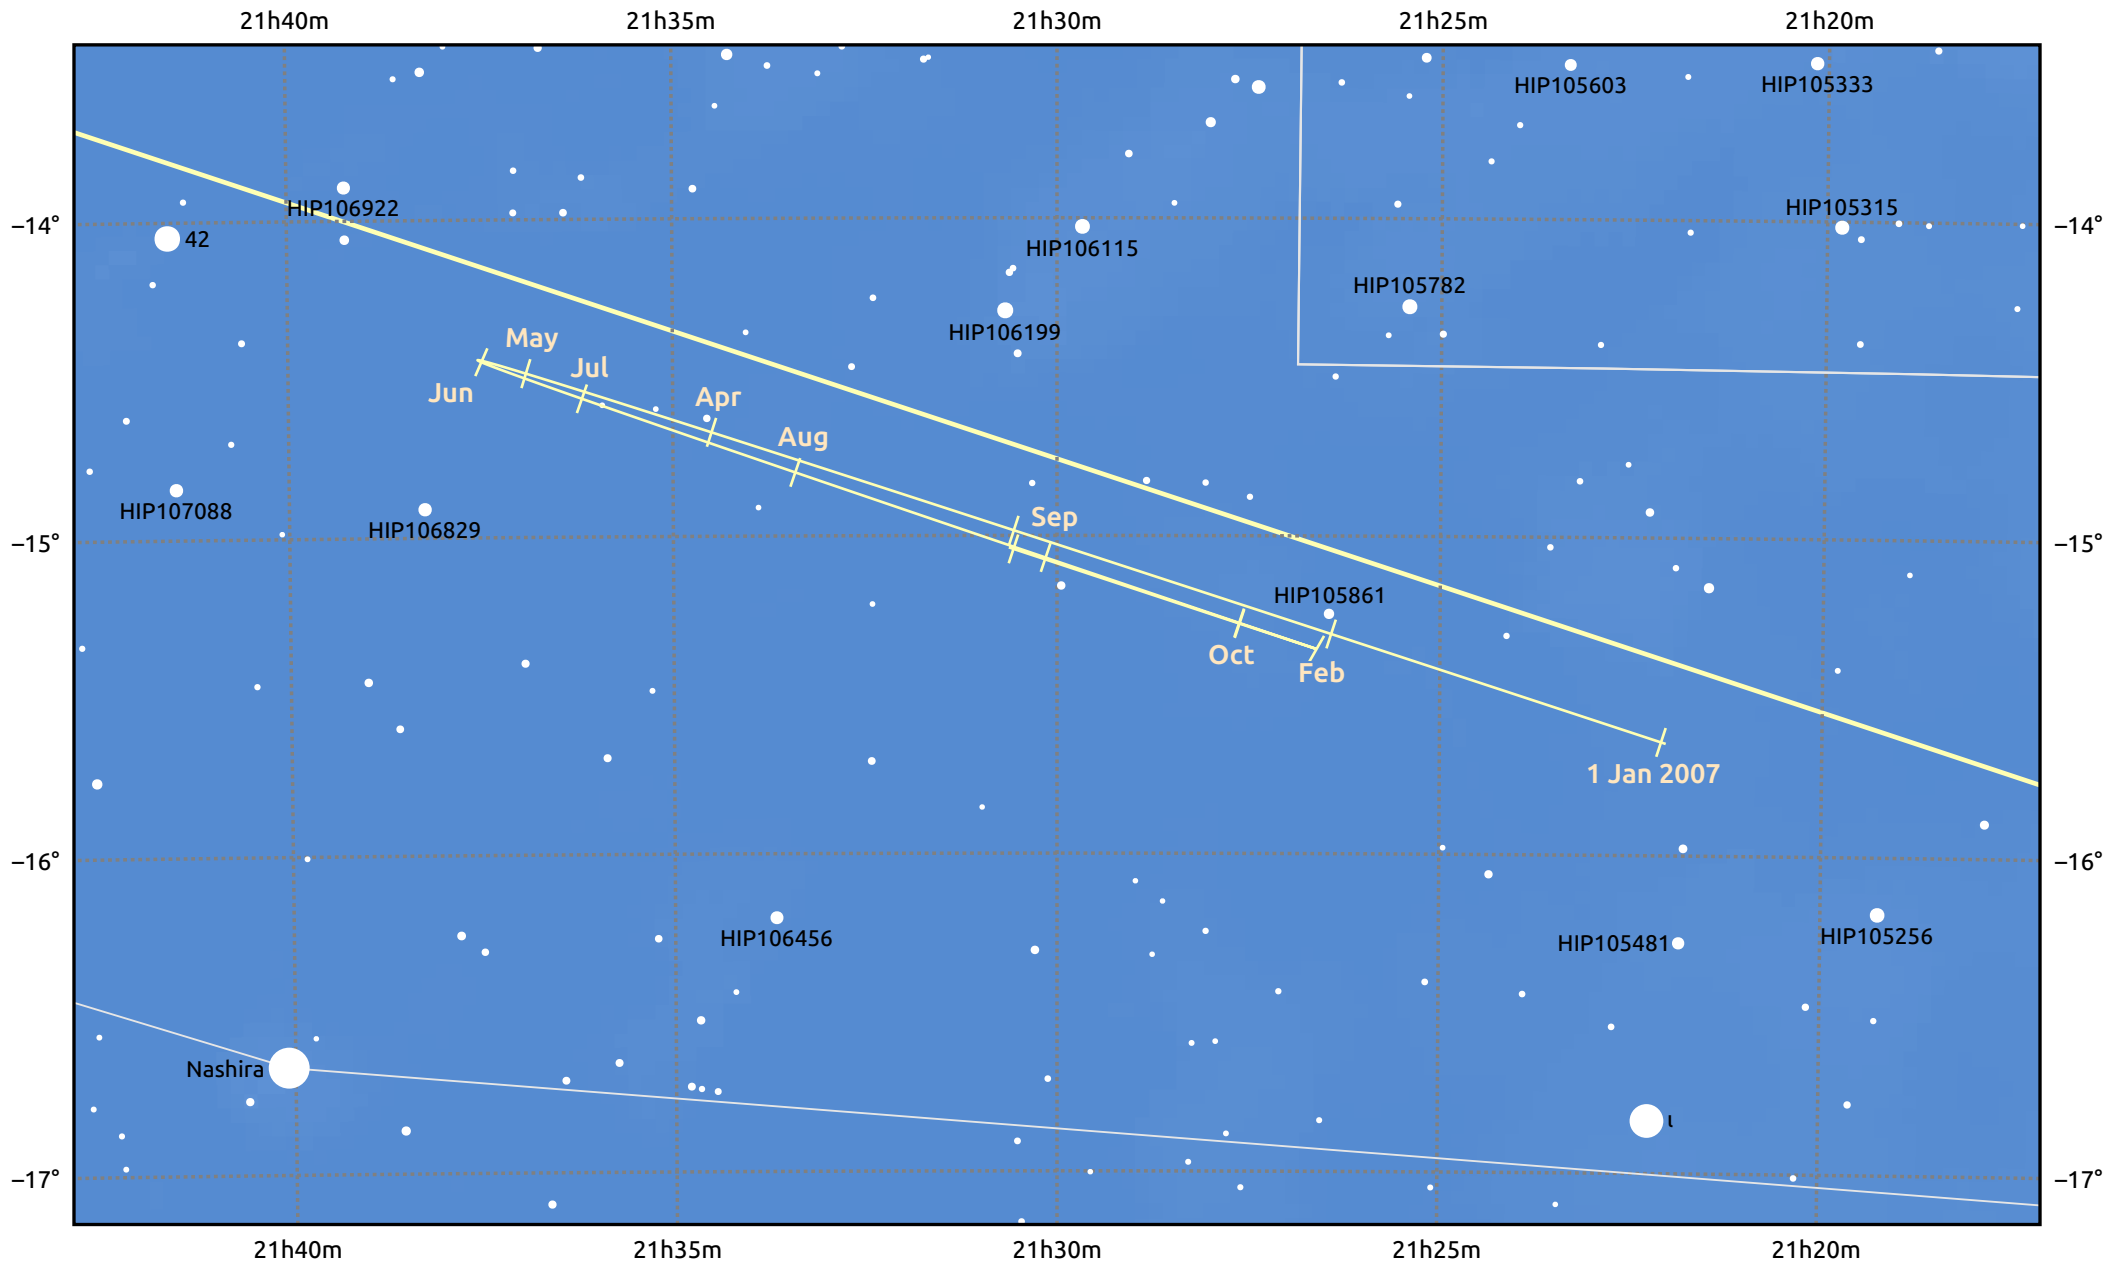

The path of Neptune in 2007

© Dominic Ford 2011–2025. Date markers placed at midnight UTC. Downloaded from <https://in-the-sky.org>

Magnitude scale: 10.0 9.0 8.0 7.0 6.0 5.0 4.0 3.0

Ecliptic Plane

Galaxy Bright nebula Open cluster Globular cluster Planetary nebula

| Date | Mag | Angular size |
|------------|-----|--------------|
| 2007 Jan 1 | 8.0 | 2.2" |
| 2007 Apr 1 | 8.0 | 2.2" |
| 2007 Jul 1 | 7.9 | 2.3" |
| 2007 Oct 1 | 7.9 | 2.3" |
| 2008 Jan 1 | 8.0 | 2.2" |