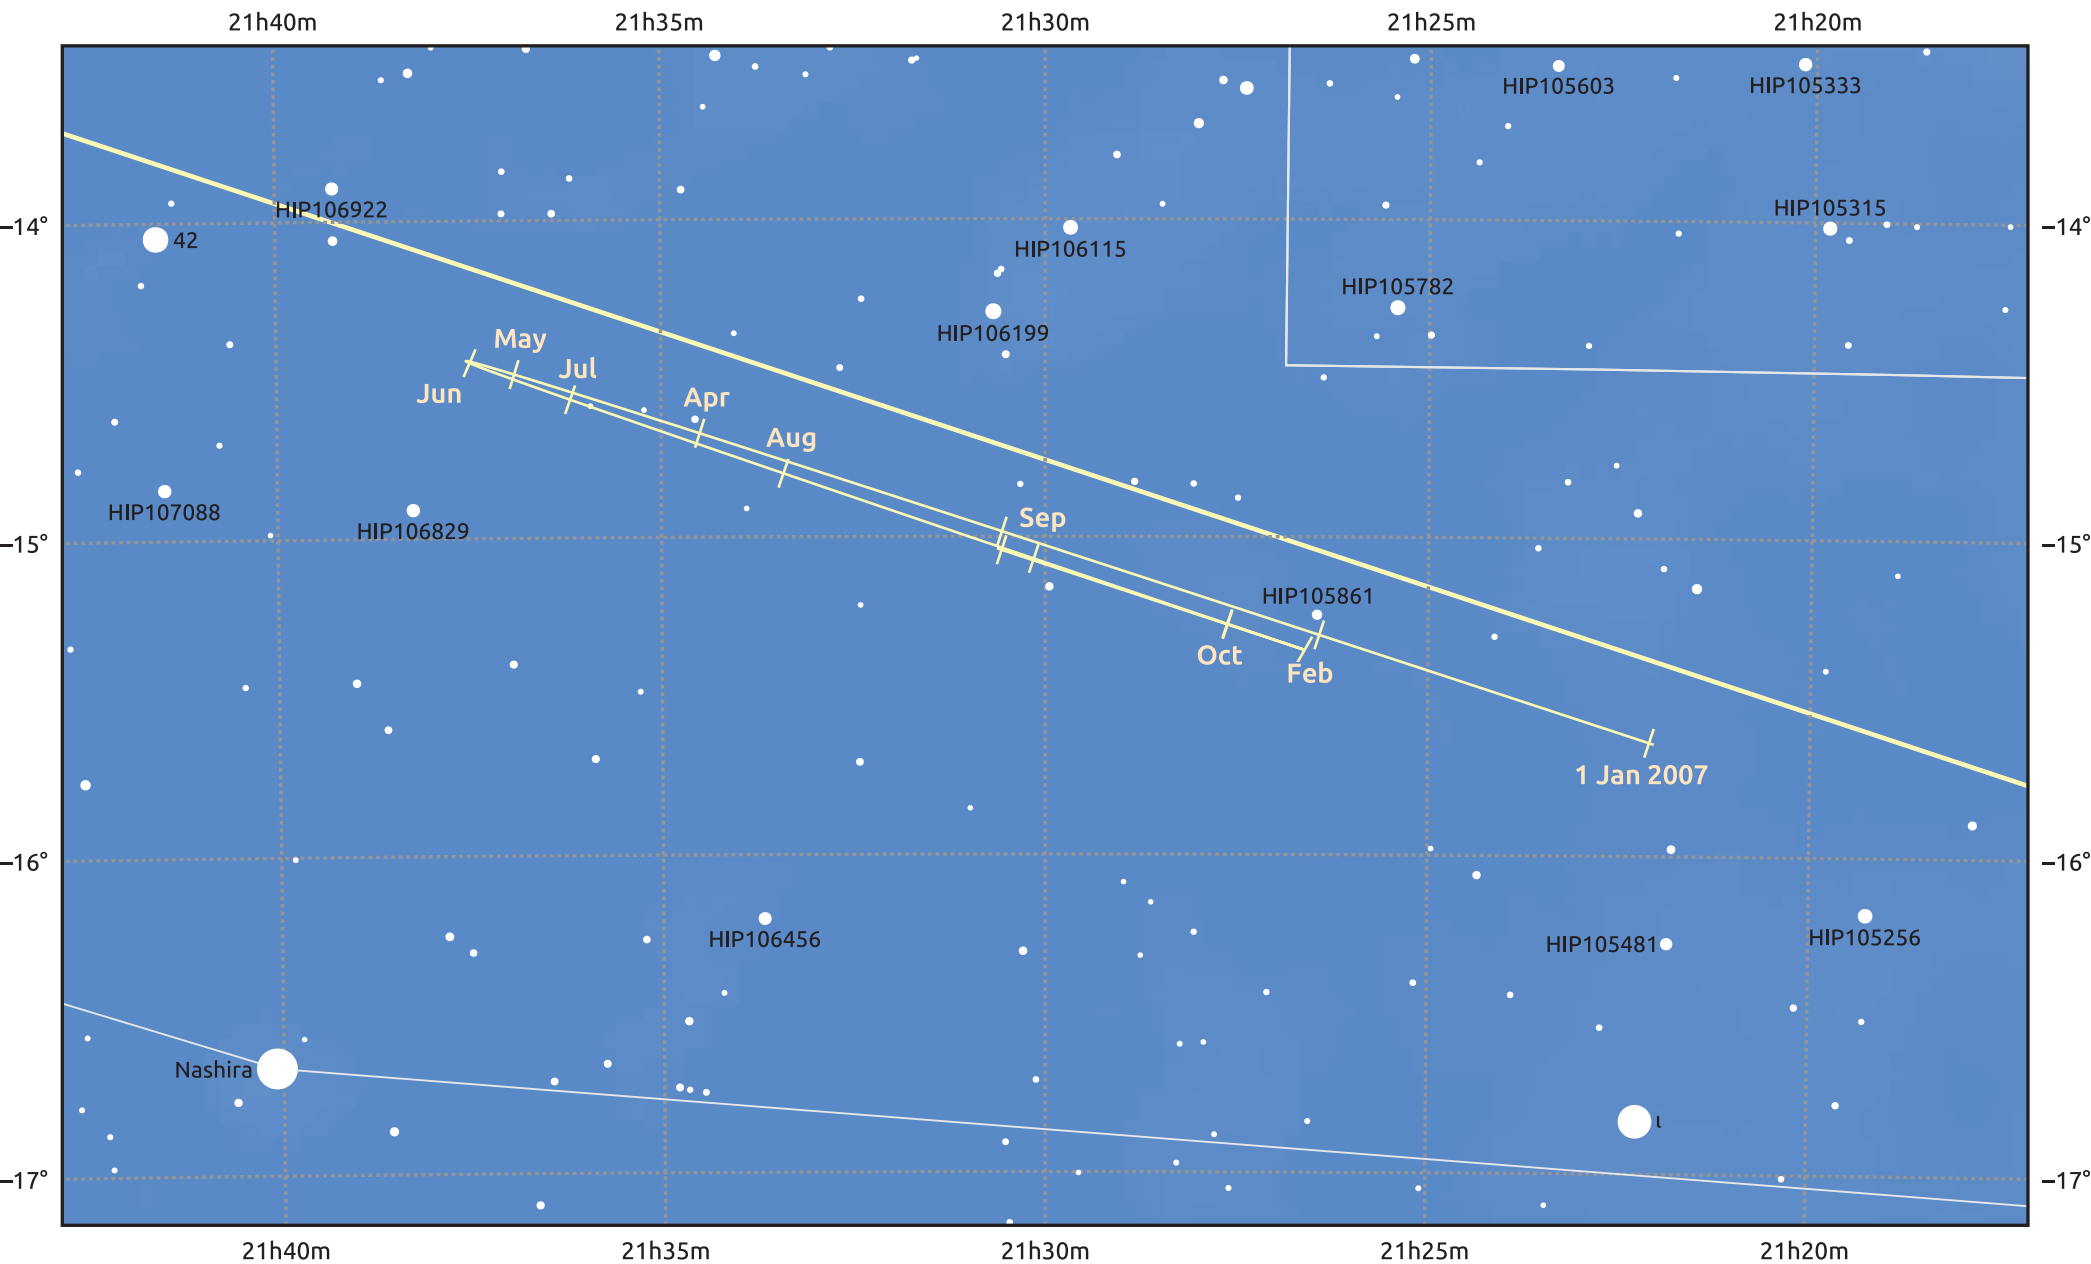

The path of Neptune in 2007

© Dominic Ford 2011–2025. Date markers placed at midnight UTC. Downloaded from <https://in-the-sky.org>

Magnitude scale: • 10.0 • 9.0 • 8.0 • 7.0 ● 6.0 ● 5.0 ● 4.0 ● 3.0

— Ecliptic Plane

Galaxy Bright nebula Open cluster Globular cluster Planetary nebula

Date	Mag	Angular size
2007 Jan 1	8.0	2.2"
2007 Apr 1	8.0	2.2"
2007 Jul 1	7.9	2.3"
2007 Oct 1	7.9	2.3"
2008 Jan 1	8.0	2.2"