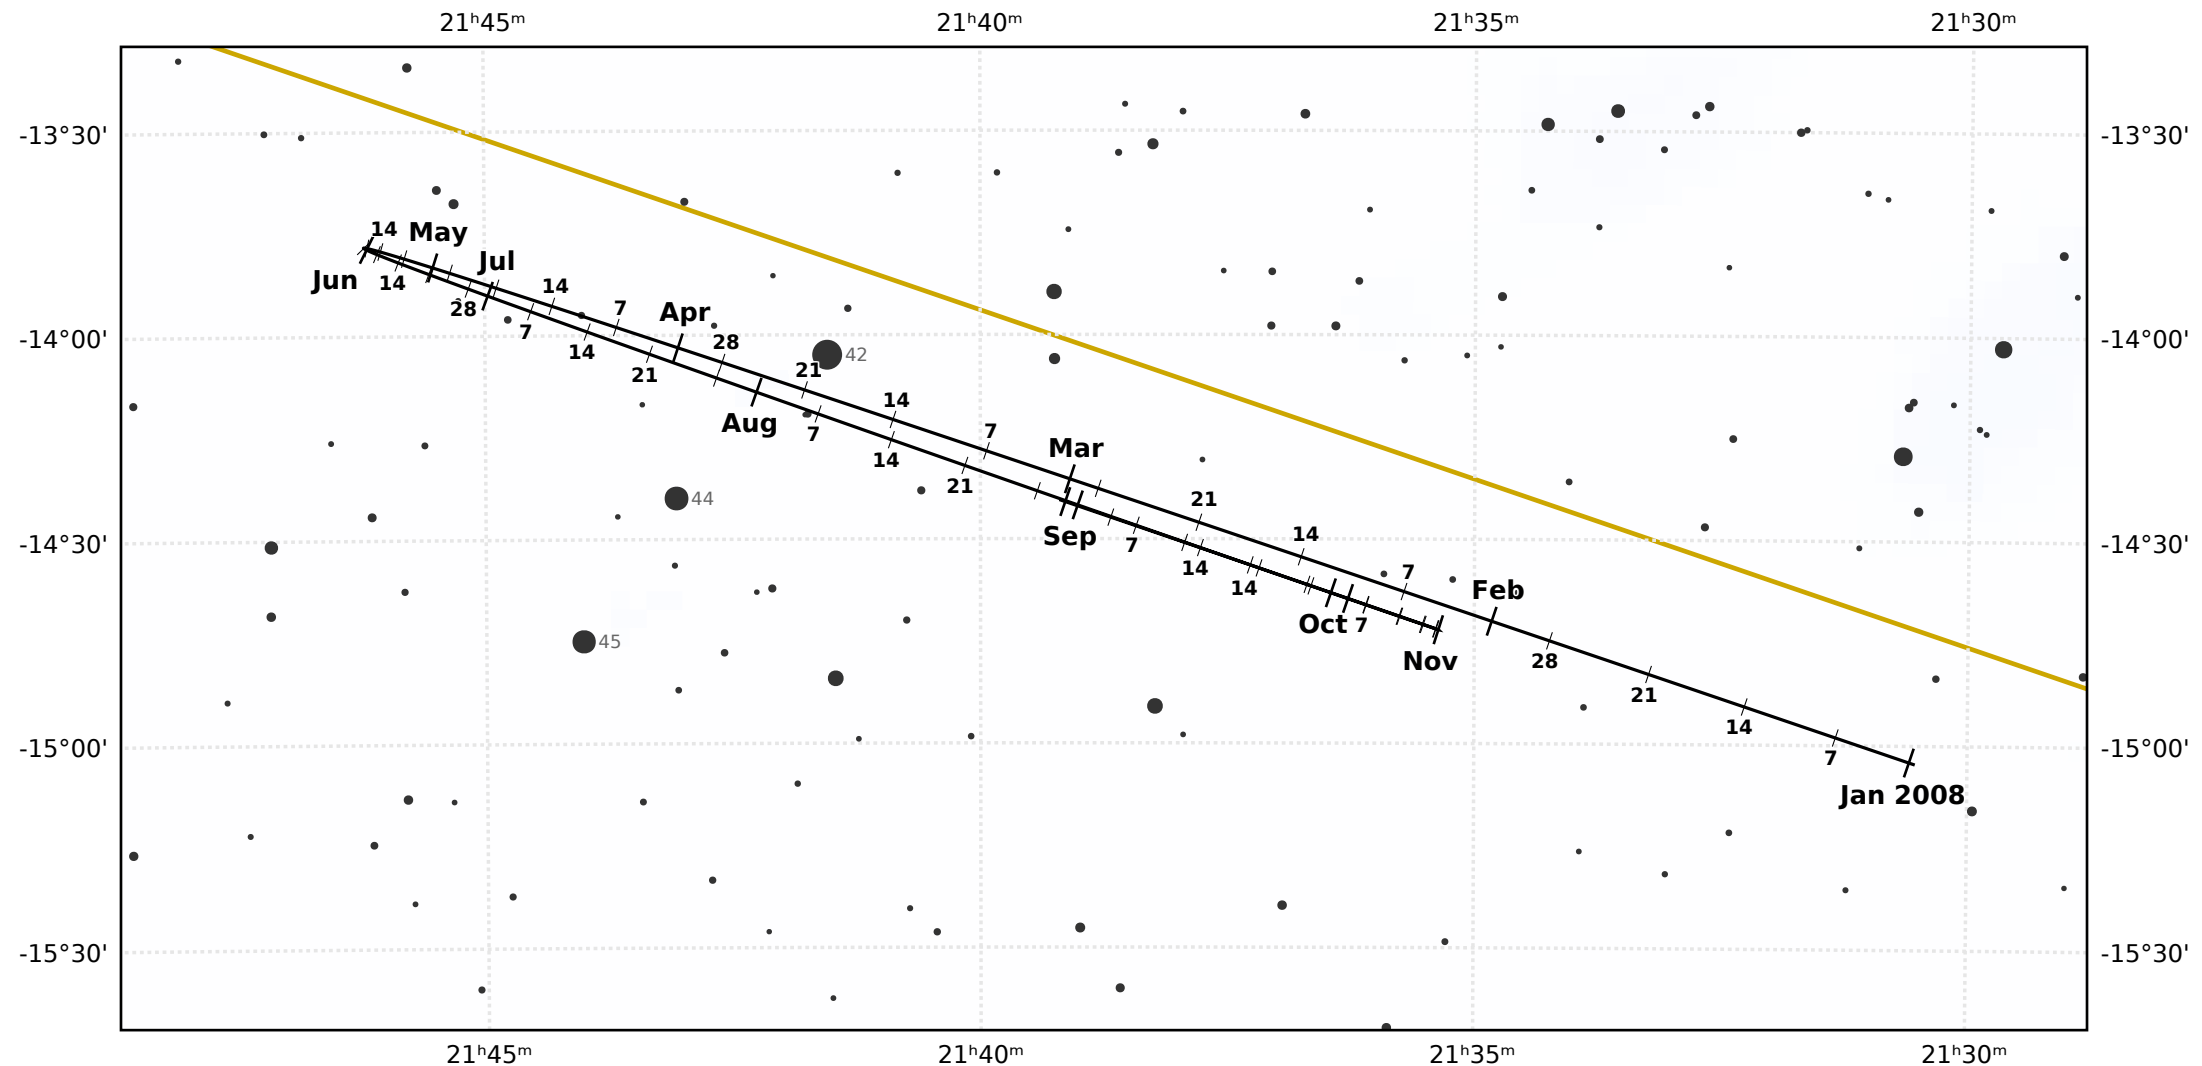

The path of Neptune in 2008

© Dominic Ford 2011–2020. Downloaded from <https://in-the-sky.org>

Magnitude scale: •10.5 •10.0 •9.5 •9.0 •8.5 •8.0 •7.5 •7.0 •6.5 •6.0 •5.5 •5.0

— The Equator — Ecliptic Plane — Galactic Plane