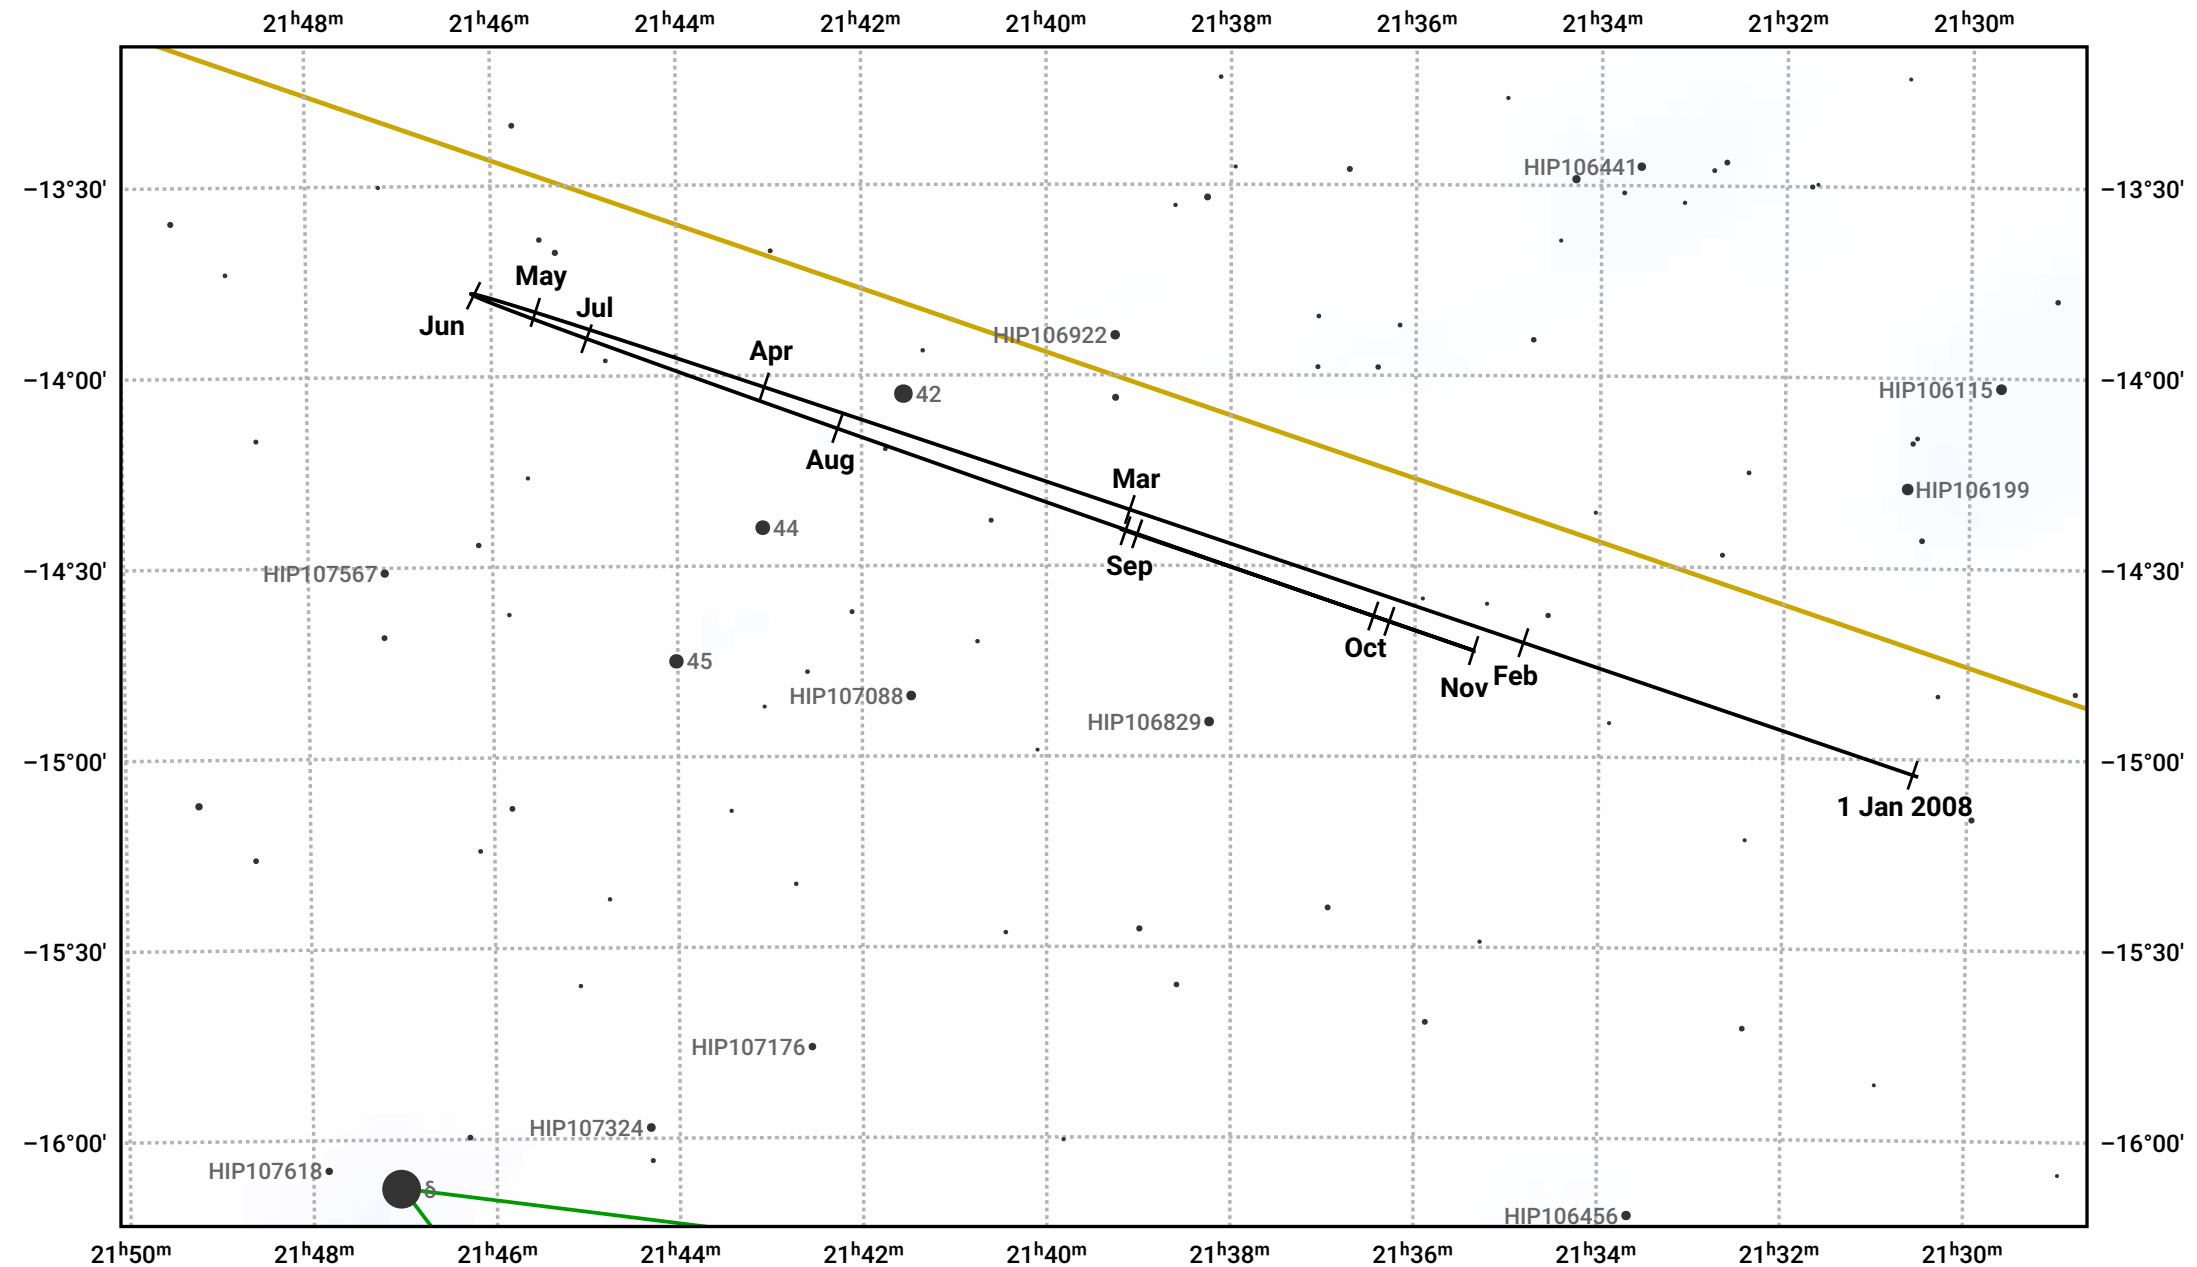

The path of Neptune in 2008

© Dominic Ford 2011–2023. Date markers placed at midnight UTC. Downloaded from <https://in-the-sky.org>

Magnitude scale: 10.0 9.0 8.0 7.0 6.0 5.0 4.0 3.0 2.0

— Ecliptic Plane

- Galaxy
- Bright nebula
- Open cluster
- ⊕ Globular cluster

Date	Mag	Angular size
2008 Jan 1	8.0	2.2"
2008 Apr 1	8.0	2.2"
2008 Jul 1	7.9	2.3"
2008 Oct 1	7.9	2.3"
2009 Jan 1	8.0	2.2"