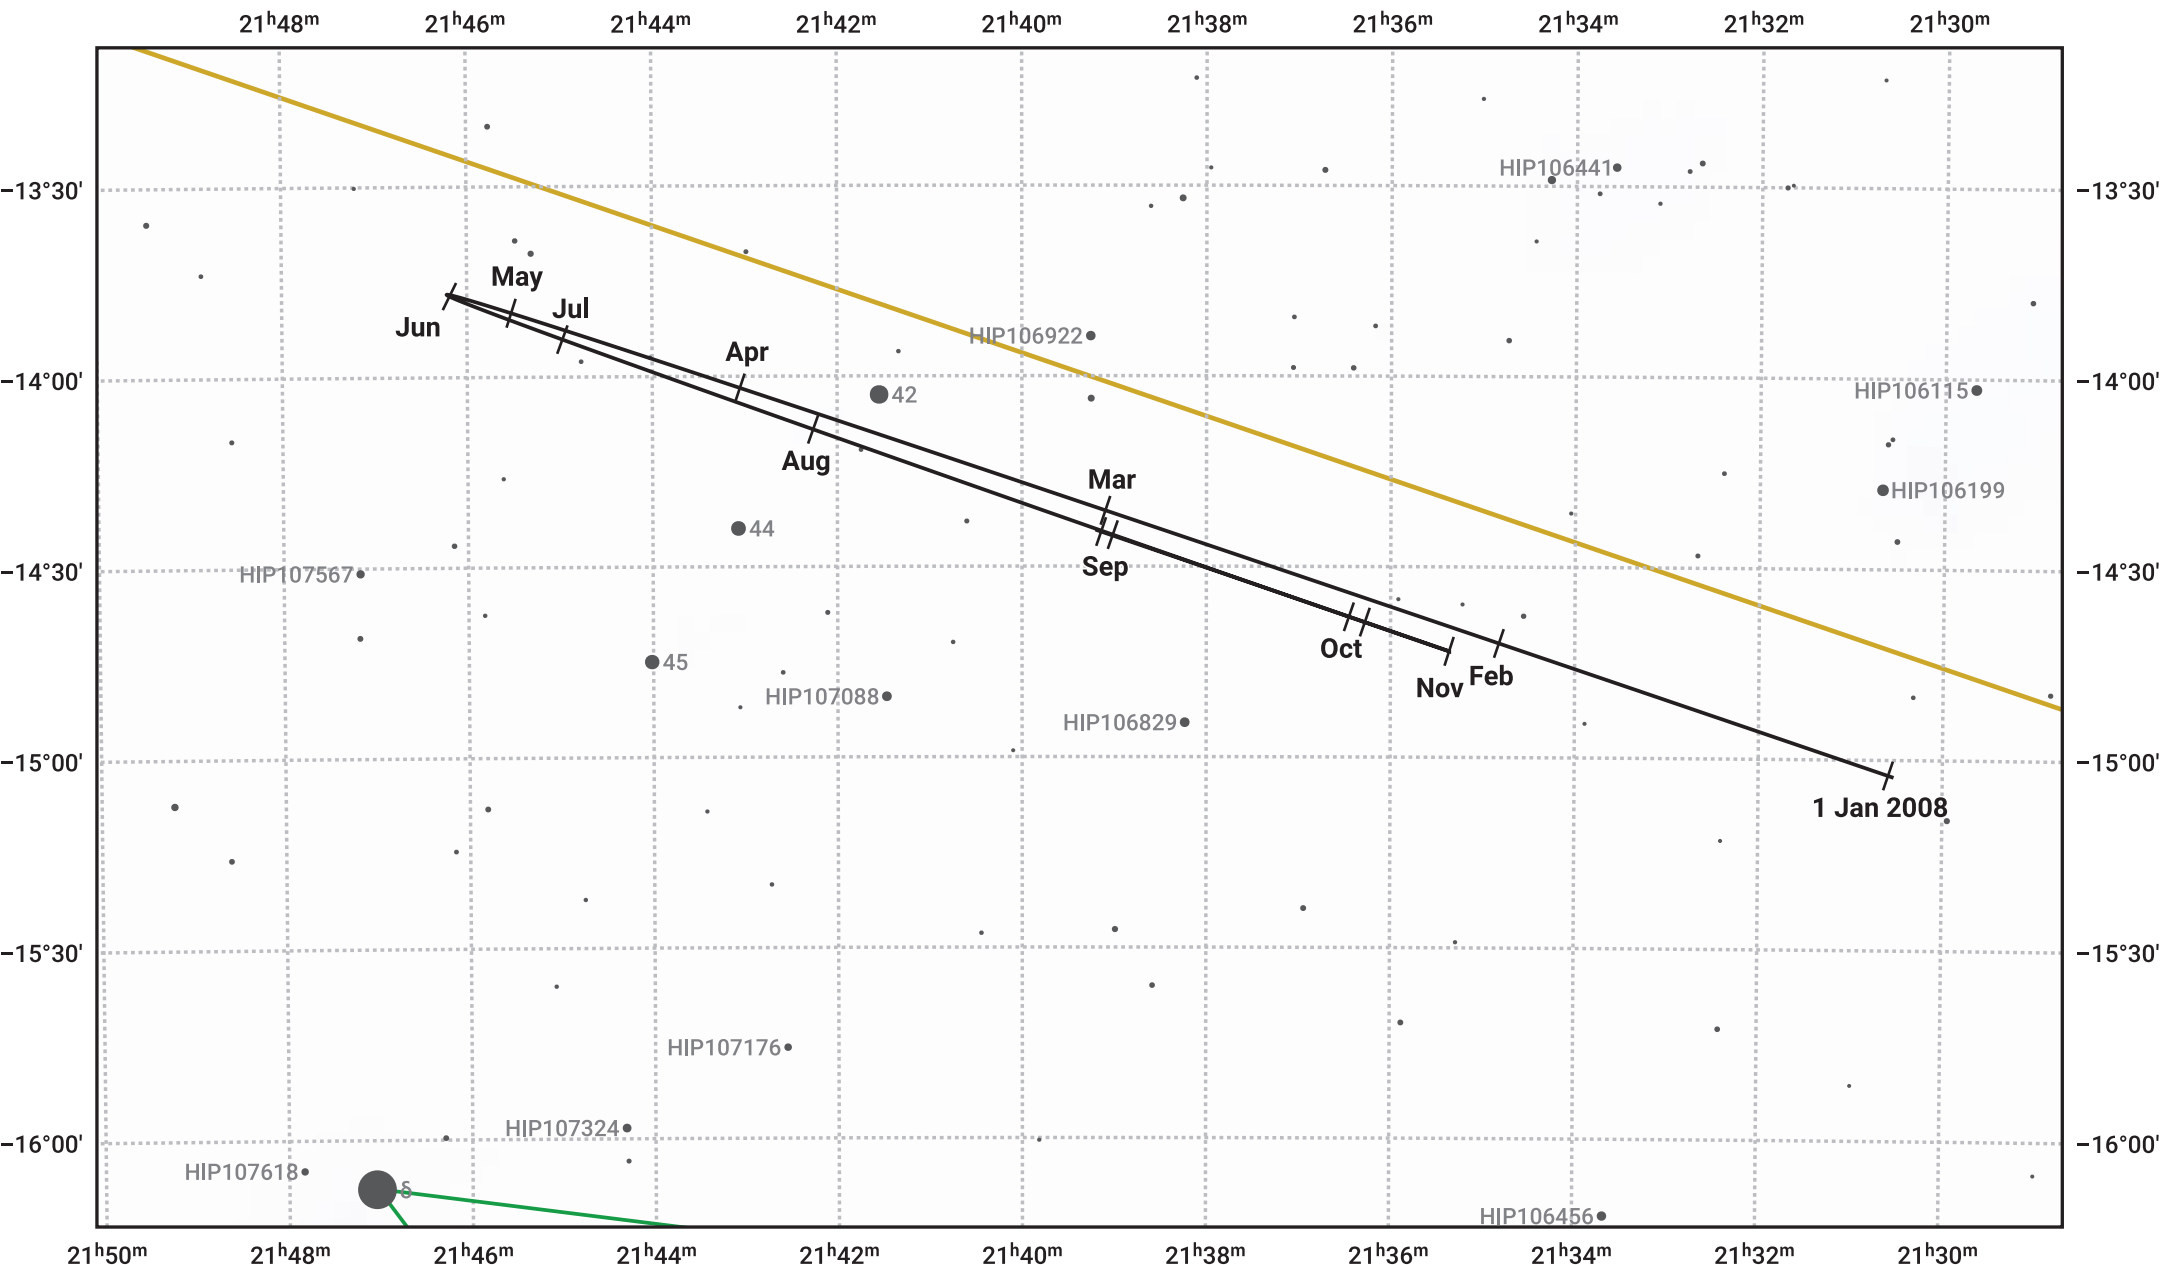

The path of Neptune in 2008

© Dominic Ford 2011–2024. Date markers placed at midnight UTC. Downloaded from <https://in-the-sky.org>

Magnitude scale: \bullet 10.0 \bullet 9.0 \bullet 8.0 \bullet 7.0 \bullet 6.0 \bullet 5.0 \bullet 4.0 \bullet 3.0 \bullet 2.0

— Ecliptic Plane

- Galaxy
- Bright nebula
- Open cluster
- ⊕ Globular cluster

Date	Mag	Angular size
2008 Jan 1	8.0	2.2"
2008 Apr 1	8.0	2.2"
2008 Jul 1	7.9	2.3"
2008 Oct 1	7.9	2.3"
2009 Jan 1	8.0	2.2"