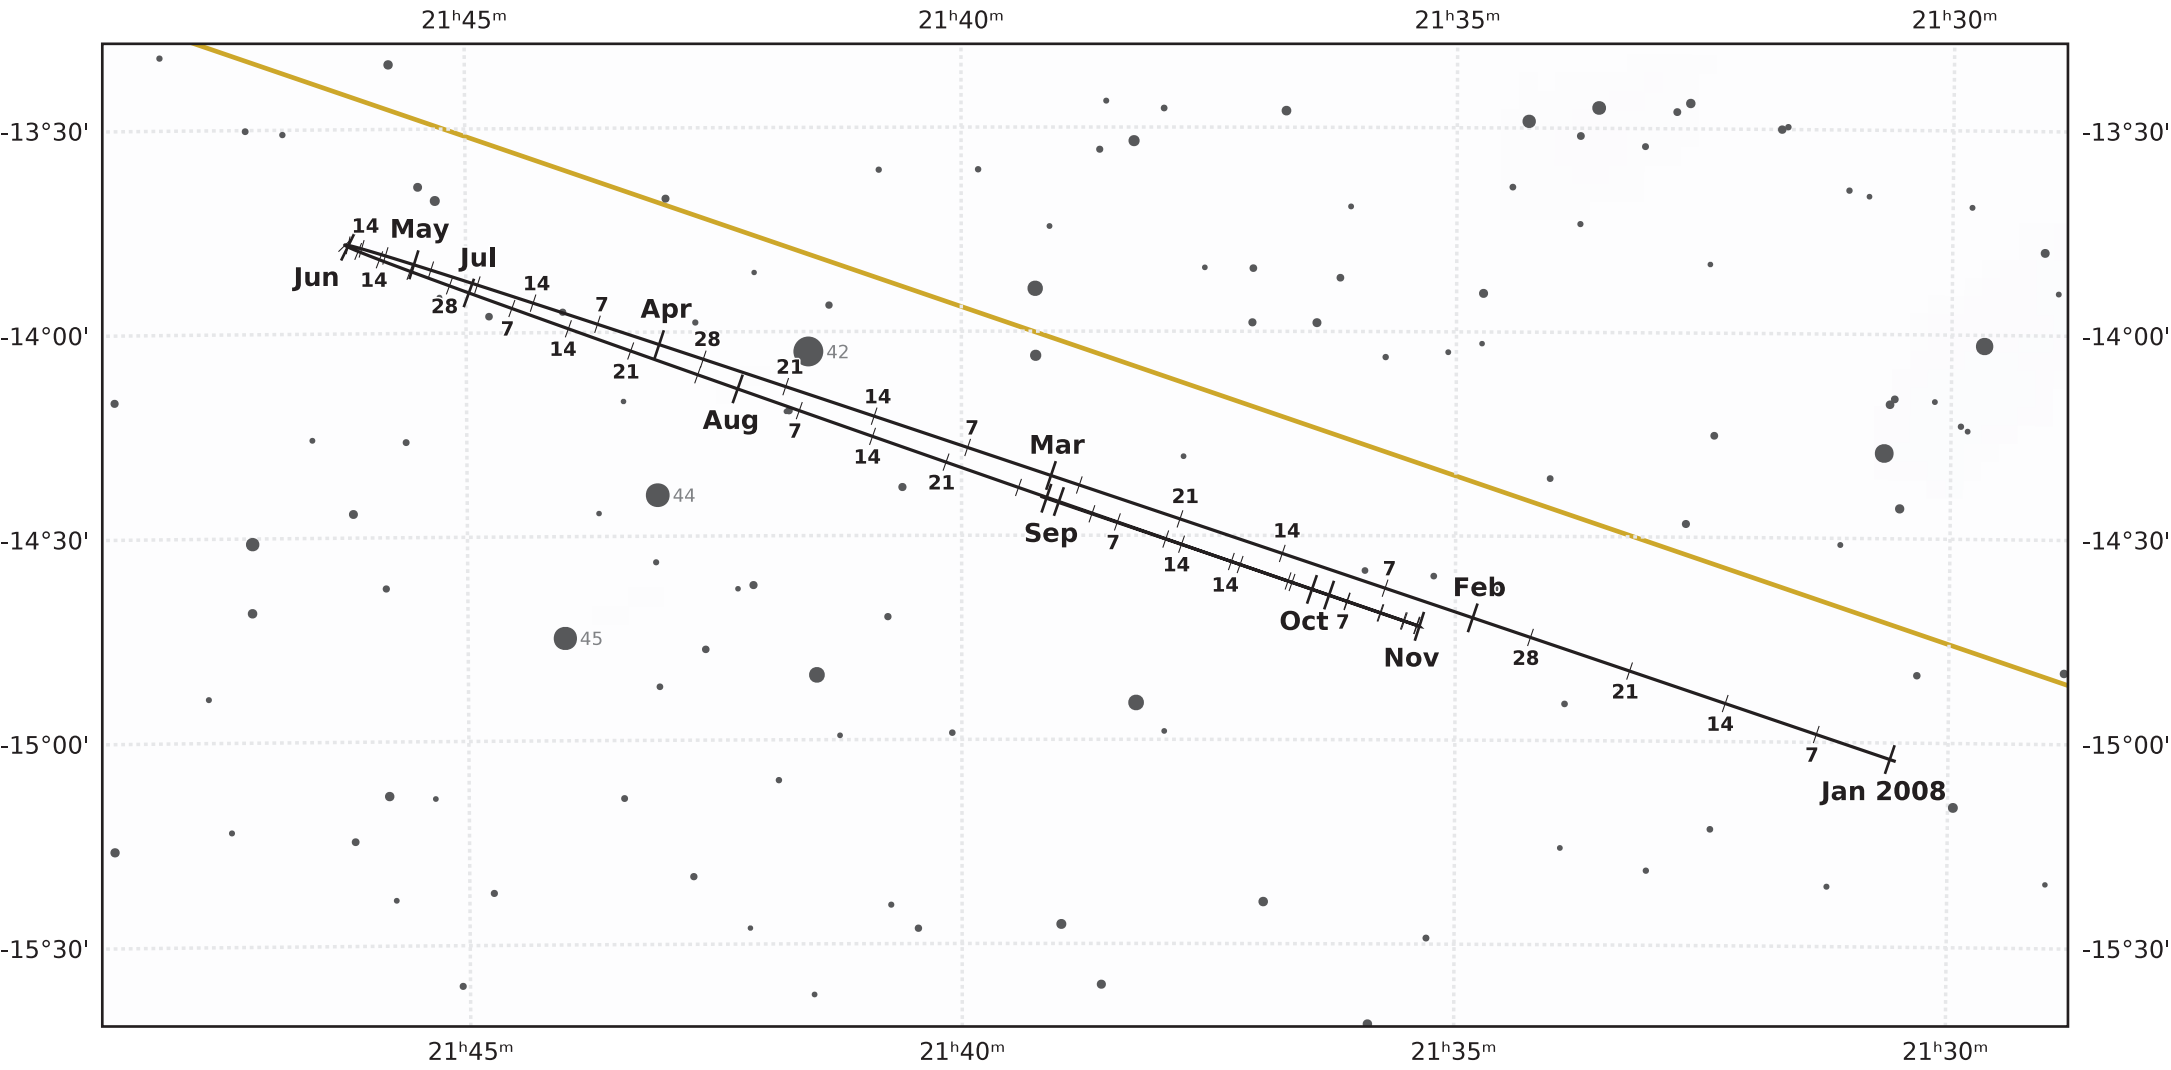

The path of Neptune in 2008

© Dominic Ford 2011-2020. Downloaded from <https://in-the-sky.org>