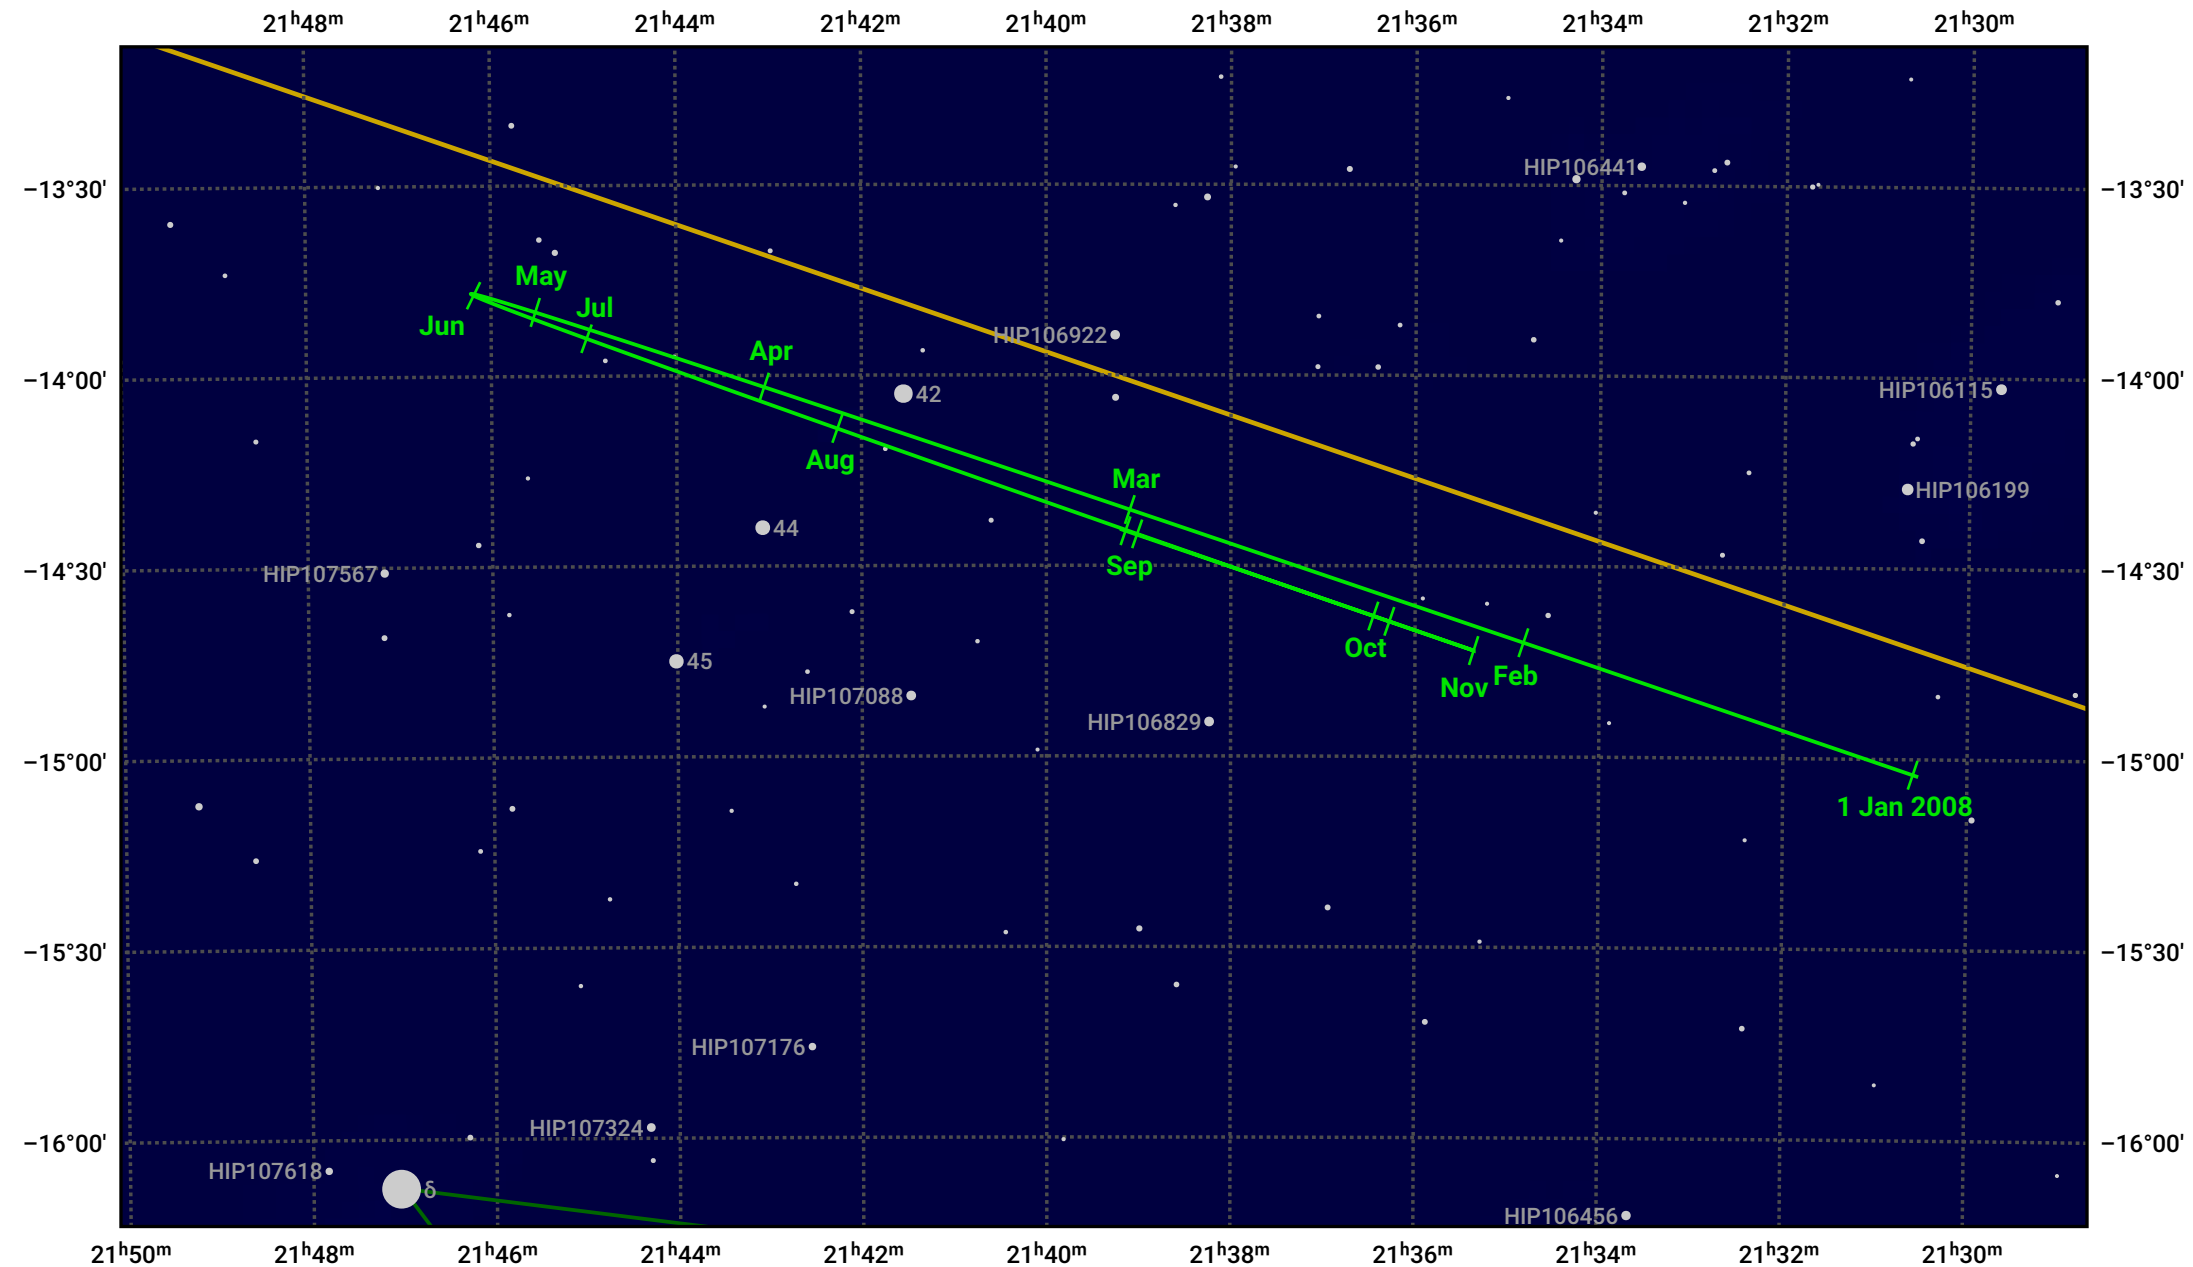

The path of Neptune in 2008

© Dominic Ford 2011–2024. Date markers placed at midnight UTC. Downloaded from <https://in-the-sky.org>

Magnitude scale: 10.0 9.0 8.0 7.0 6.0 5.0 4.0 3.0 2.0

— Ecliptic Plane

- Galaxy
- Bright nebula
- Open cluster
- Globular cluster

Date	Mag	Angular size
2008 Jan 1	8.0	2.2"
2008 Apr 1	8.0	2.2"
2008 Jul 1	7.9	2.3"
2008 Oct 1	7.9	2.3"
2009 Jan 1	8.0	2.2"