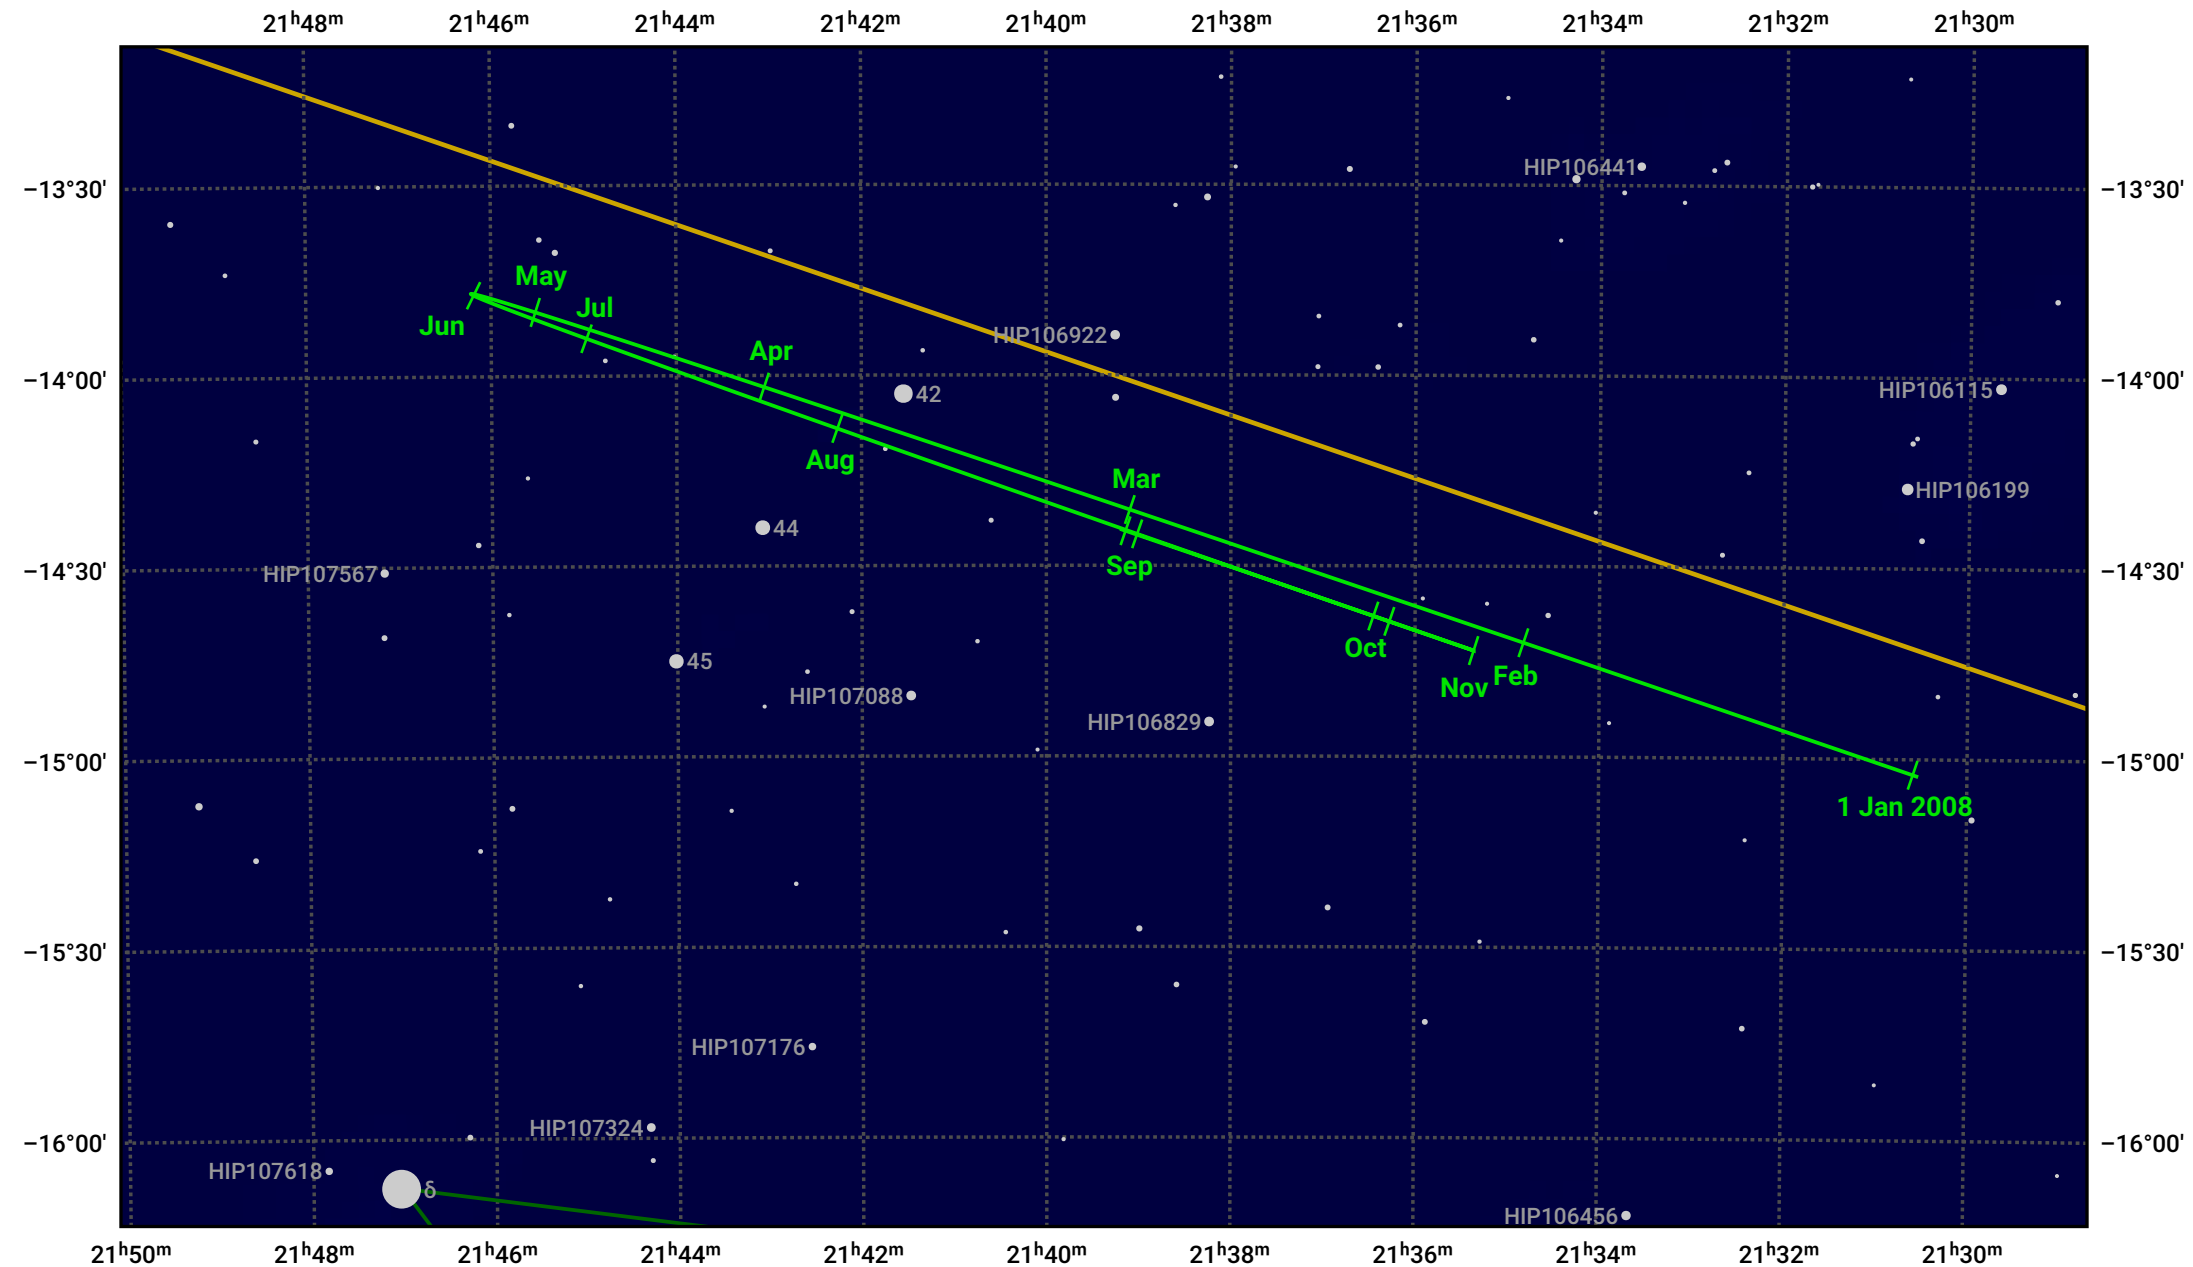

# The path of Neptune in 2008

© Dominic Ford 2011–2023. Date markers placed at midnight UTC. Downloaded from <https://in-the-sky.org>

Magnitude scale: 10.0 9.0 8.0 7.0 6.0 5.0 4.0 3.0 2.0

— Ecliptic Plane

- Galaxy
- Bright nebula
- Open cluster
- ⊕ Globular cluster

Date	Mag	Angular size
2008 Jan 1	8.0	2.2"
2008 Apr 1	8.0	2.2"
2008 Jul 1	7.9	2.3"
2008 Oct 1	7.9	2.3"
2009 Jan 1	8.0	2.2"