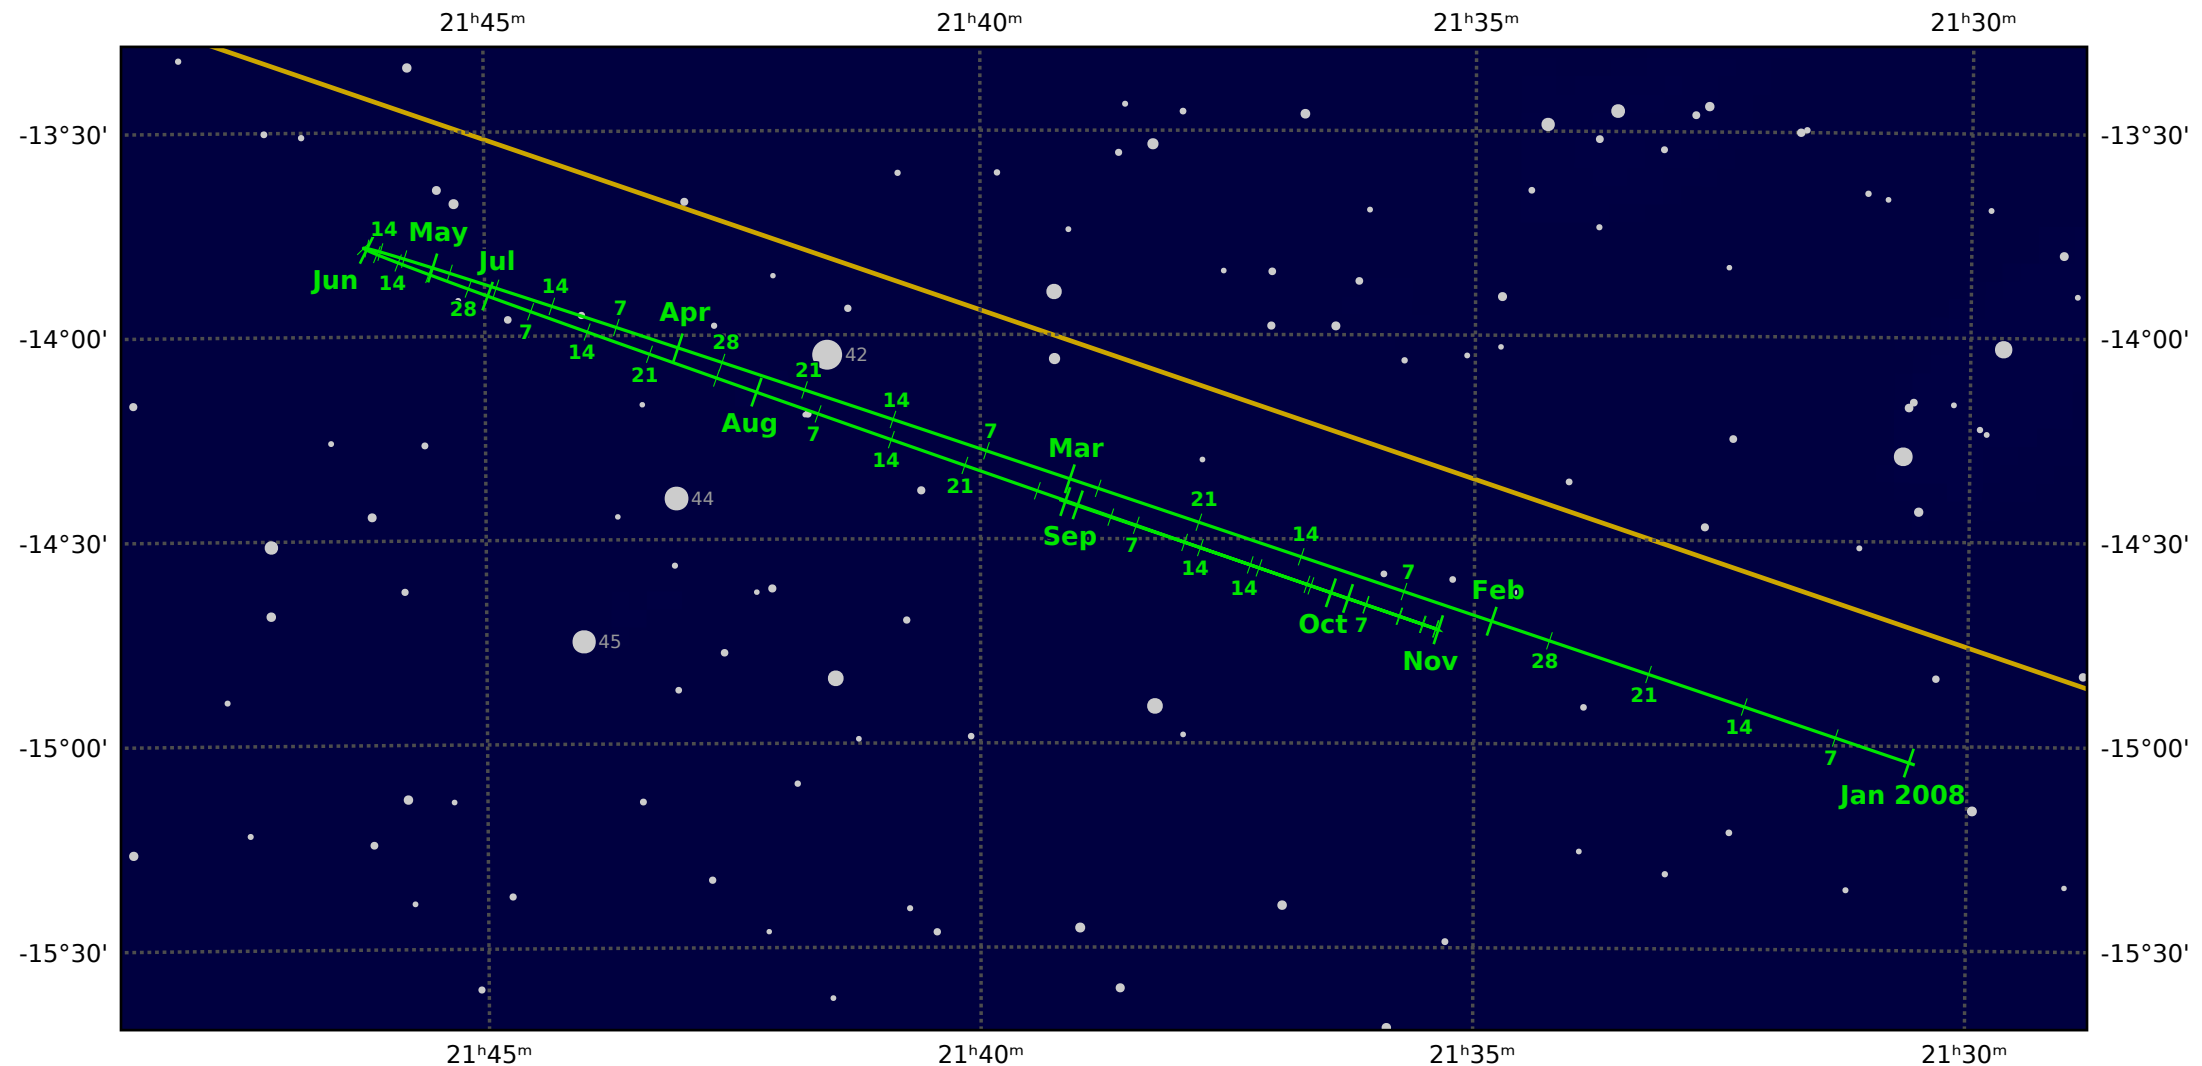

The path of Neptune in 2008

© Dominic Ford 2011-2020. Downloaded from <https://in-the-sky.org>

Magnitude scale: •10.5 •10.0 •9.5 •9.0 •8.5 •8.0 •7.5 •7.0 •6.5 •6.0 •5.5 ●5.0

— Ecliptic Plane — Galactic Plane