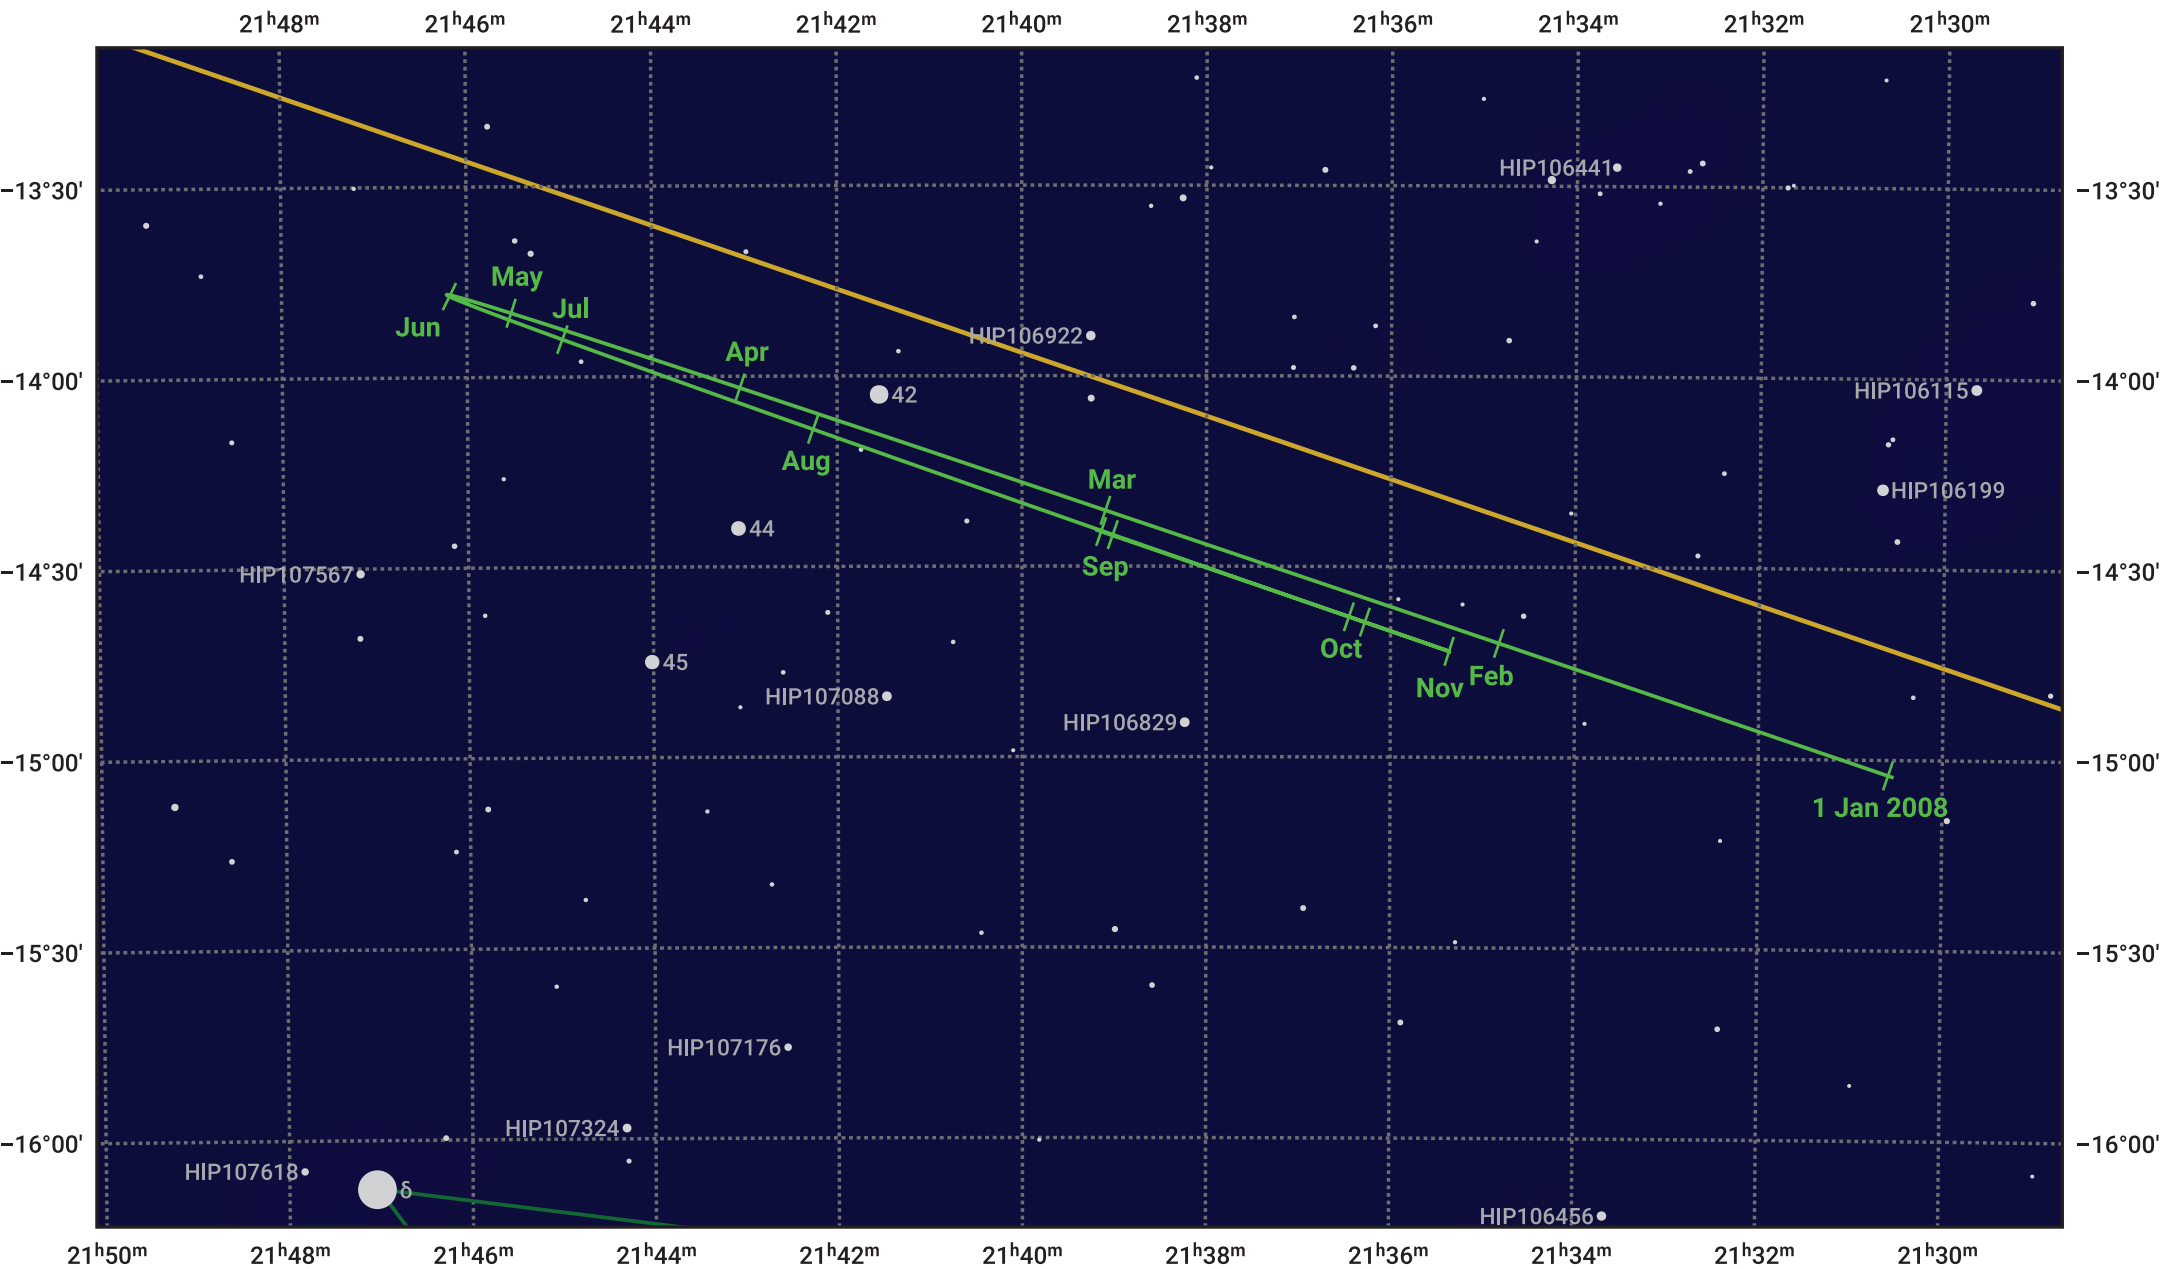

The path of Neptune in 2008

© Dominic Ford 2011–2024. Date markers placed at midnight UTC. Downloaded from <https://in-the-sky.org>

Magnitude scale: 10.0 9.0 8.0 7.0 6.0 5.0 4.0 3.0 2.0

— Ecliptic Plane

- Galaxy
- Bright nebula
- Open cluster
- ⊕ Globular cluster

Date	Mag	Angular size
2008 Jan 1	8.0	2.2"
2008 Apr 1	8.0	2.2"
2008 Jul 1	7.9	2.3"
2008 Oct 1	7.9	2.3"
2009 Jan 1	8.0	2.2"