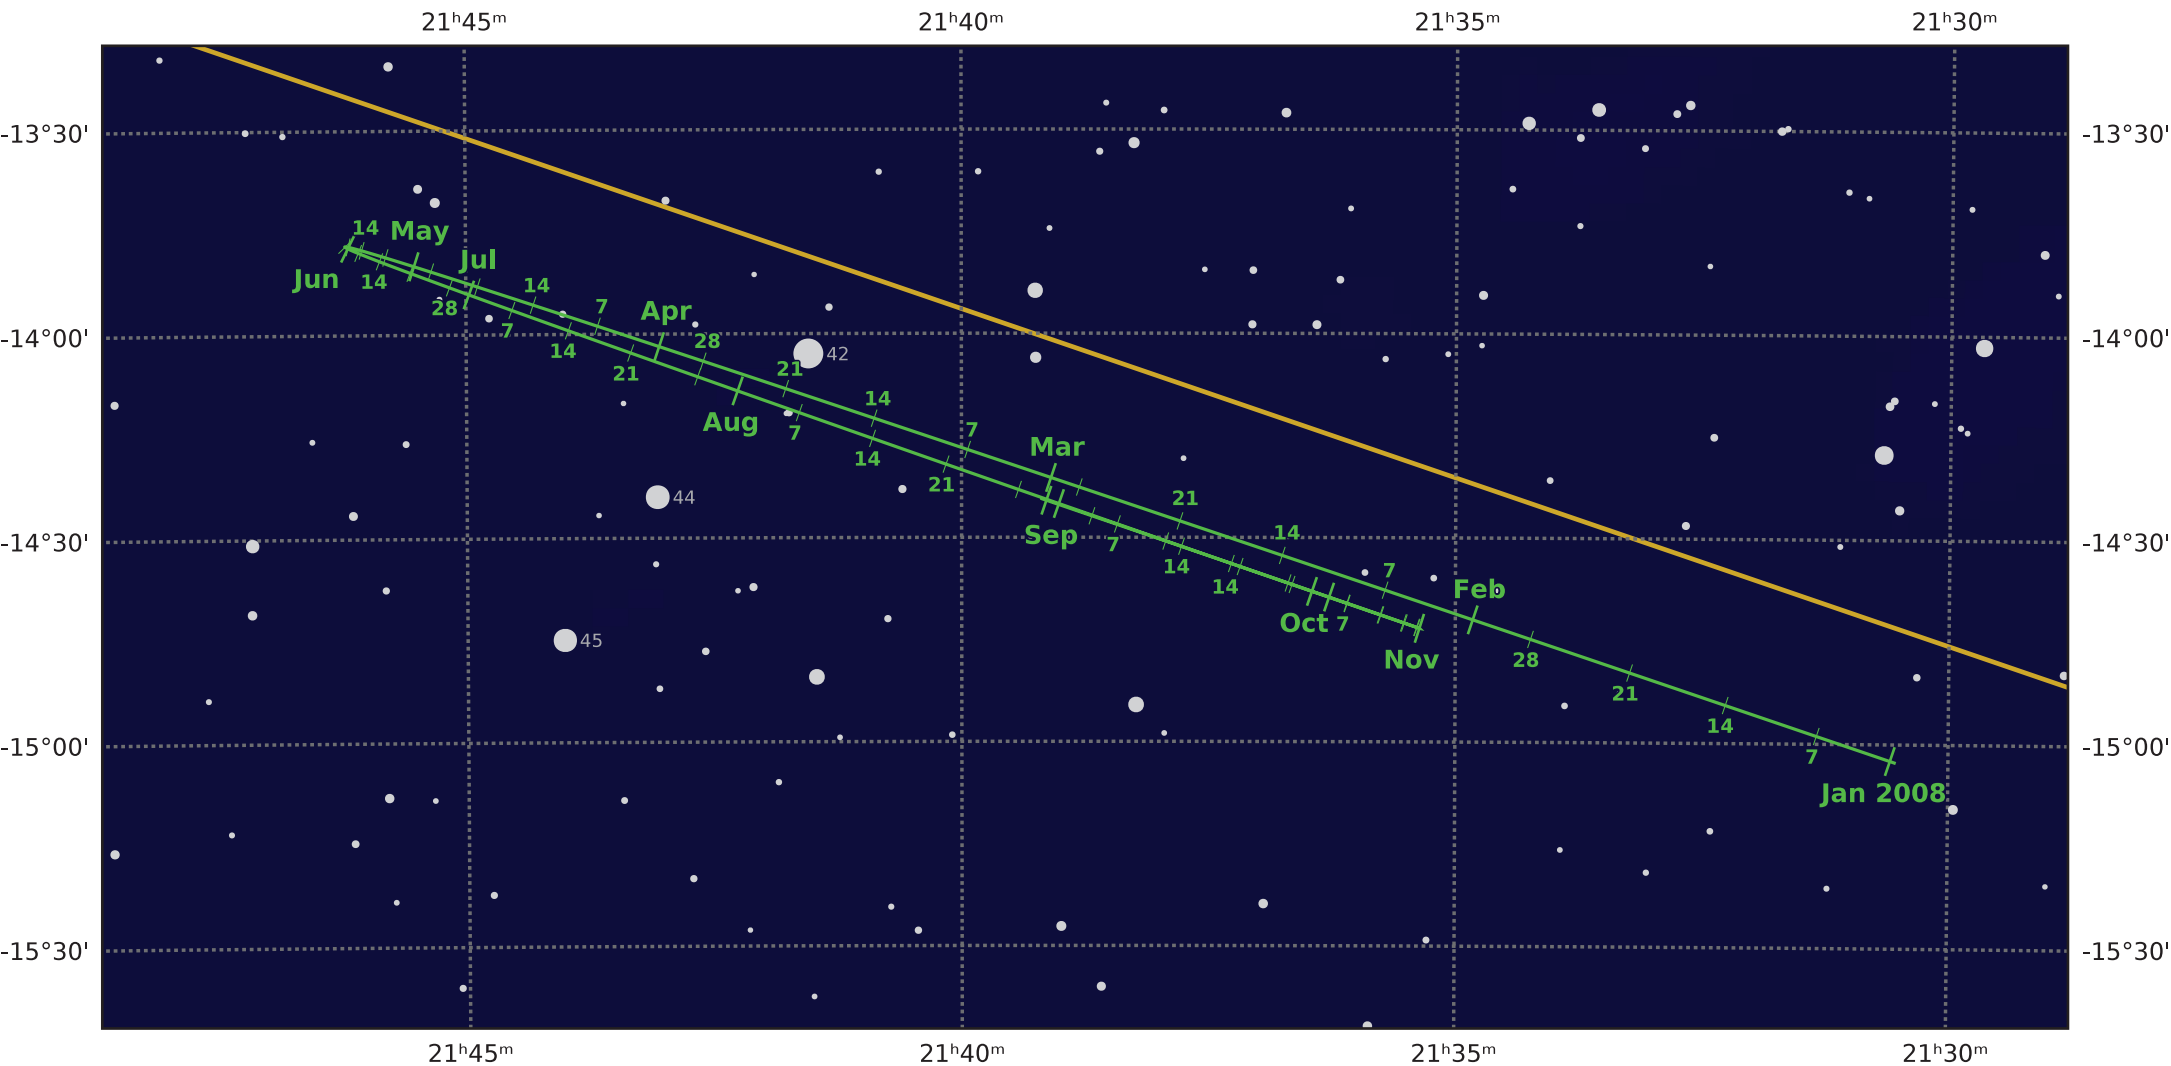

The path of Neptune in 2008

© Dominic Ford 2011-2020. Downloaded from <https://in-the-sky.org>

Magnitude scale: •10.5 •10.0 •9.5 •9.0 •8.5 •8.0 •7.5 •7.0 •6.5 •6.0 •5.5 •5.0

— Ecliptic Plane — Galactic Plane