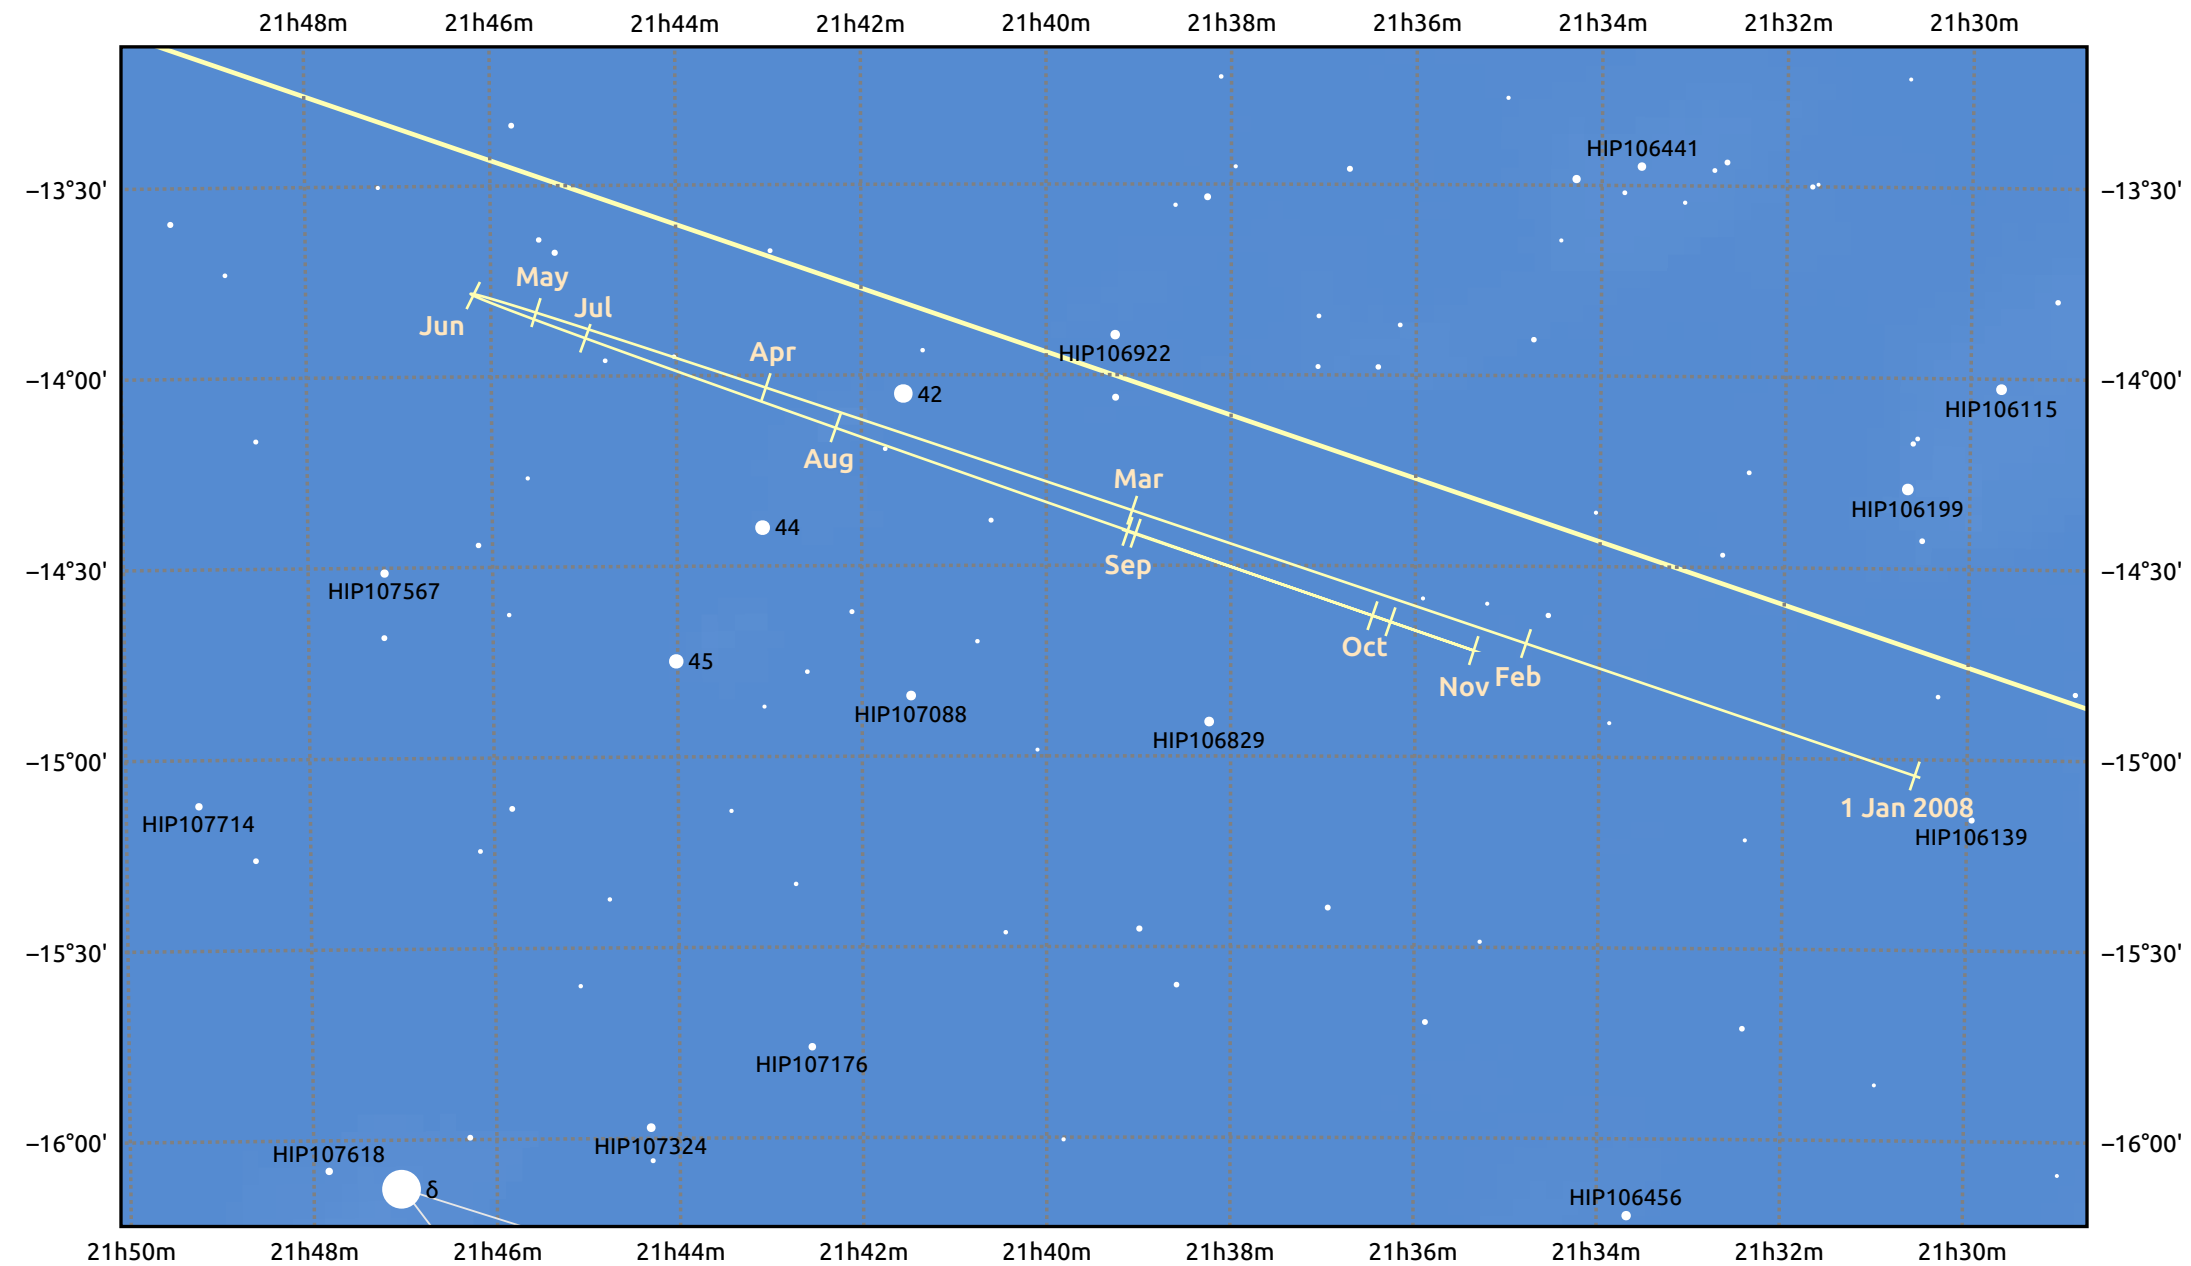

The path of Neptune in 2008

© Dominic Ford 2011–2025. Date markers placed at midnight UTC. Downloaded from <https://in-the-sky.org>

Magnitude scale: \bullet 10.0 \bullet 9.0 \bullet 8.0 \bullet 7.0 \bullet 6.0 \bullet 5.0 \bullet 4.0 \bullet 3.0 \bullet 2.0

— Ecliptic Plane

\bullet Galaxy \bullet Bright nebula \bullet Open cluster \bullet Globular cluster \blacklozenge Planetary nebula

Date	Mag	Angular size
2008 Jan 1	8.0	2.2"
2008 Apr 1	8.0	2.2"
2008 Jul 1	7.9	2.3"
2008 Oct 1	7.9	2.3"
2009 Jan 1	8.0	2.2"