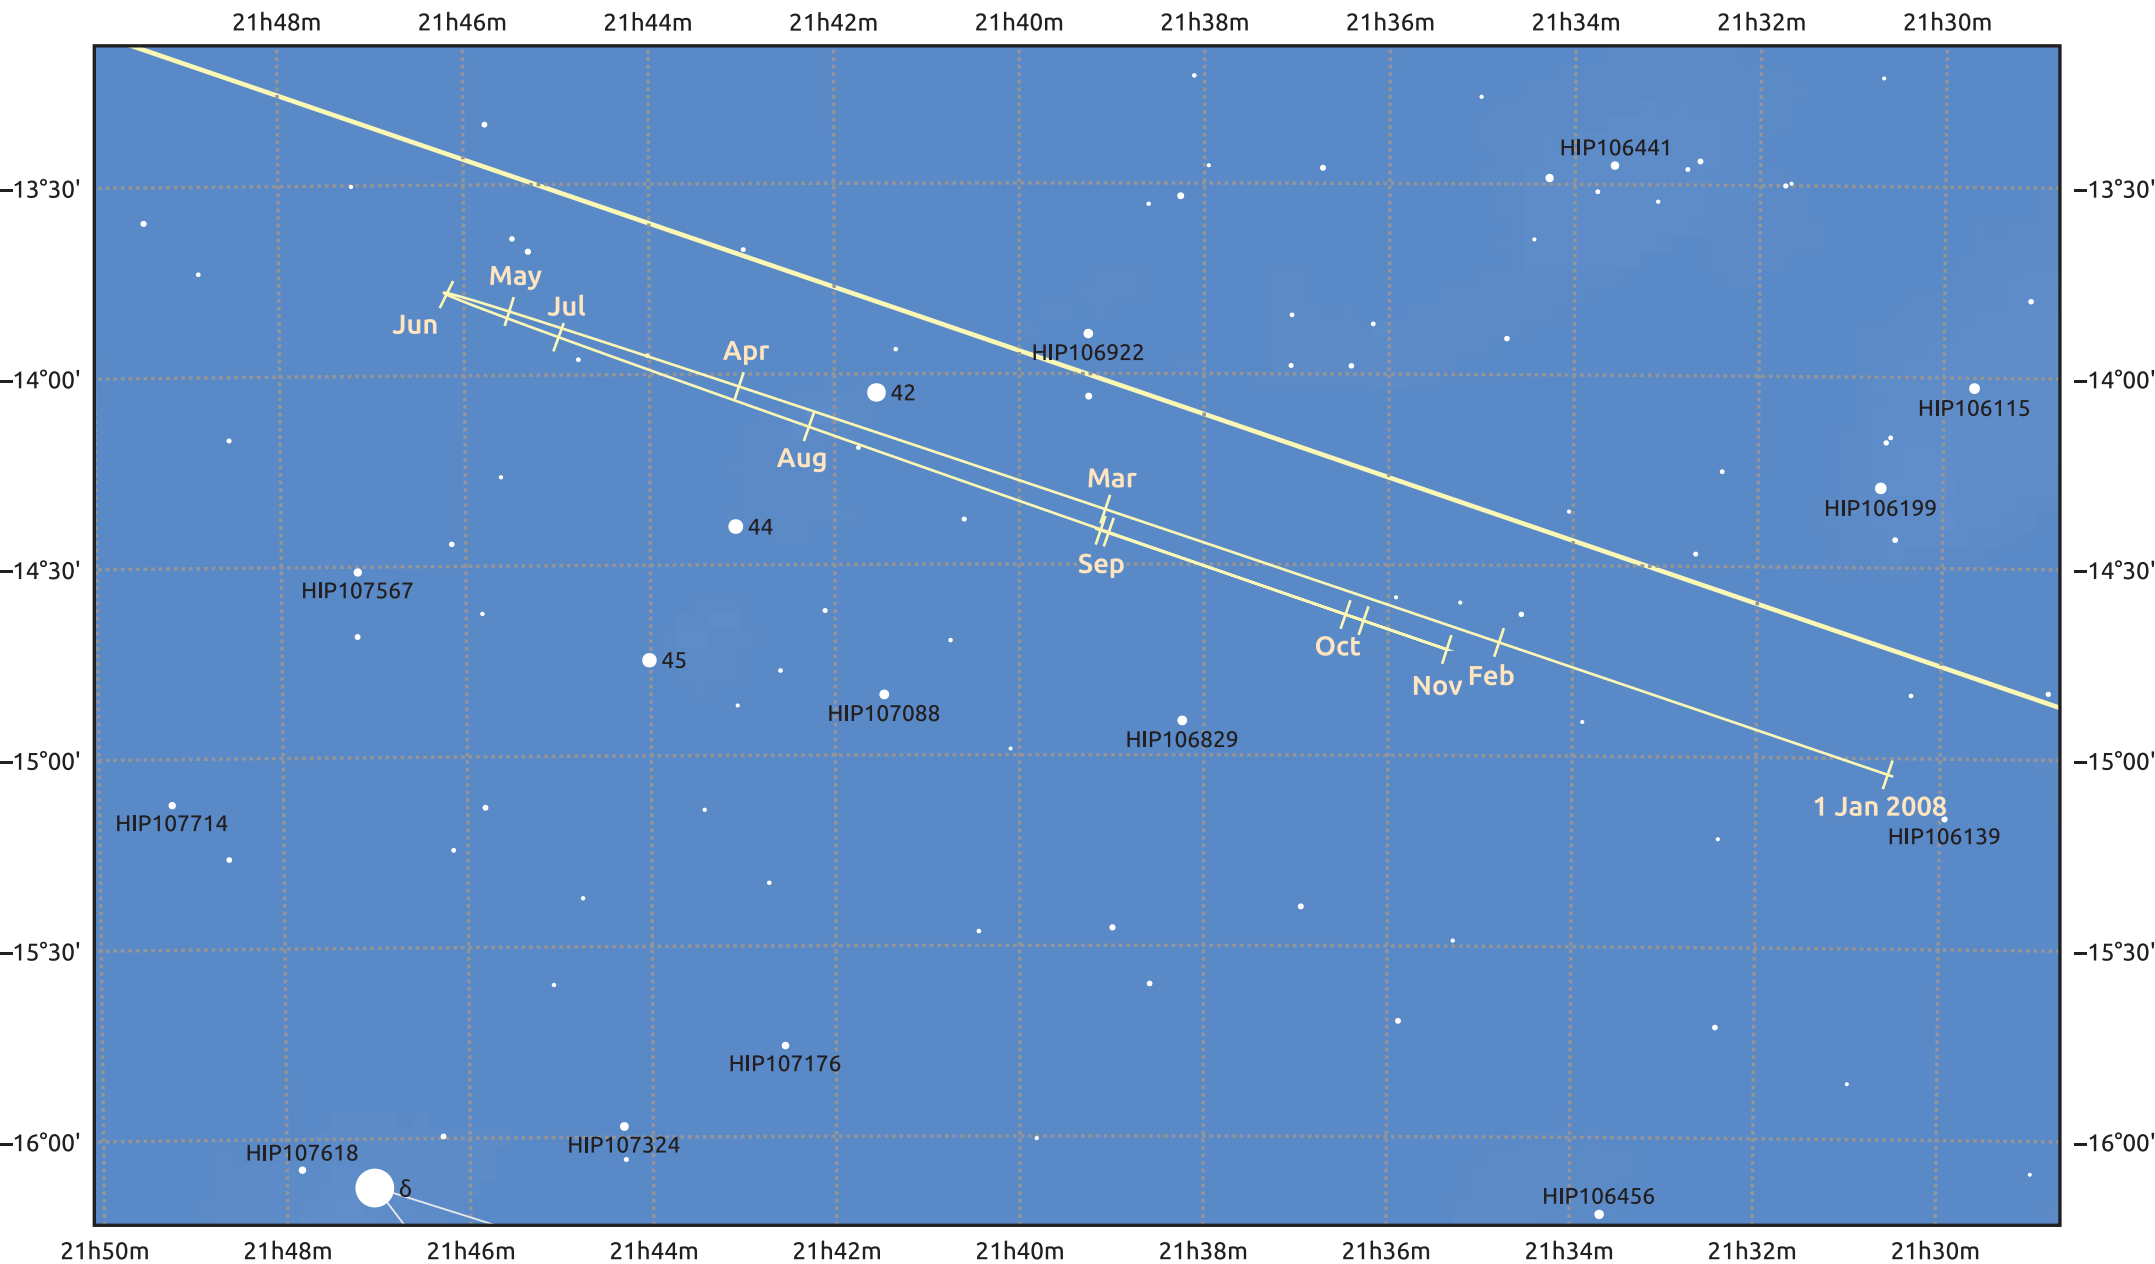

The path of Neptune in 2008

© Dominic Ford 2011–2025. Date markers placed at midnight UTC. Downloaded from <https://in-the-sky.org>

Magnitude scale: \bullet 10.0 \bullet 9.0 \bullet 8.0 \bullet 7.0 \bullet 6.0 \bullet 5.0 \bullet 4.0 \bullet 3.0 \bullet 2.0

— Ecliptic Plane

Galaxy Bright nebula Open cluster Globular cluster Planetary nebula

Date	Mag	Angular size
2008 Jan 1	8.0	2.2"
2008 Apr 1	8.0	2.2"
2008 Jul 1	7.9	2.3"
2008 Oct 1	7.9	2.3"
2009 Jan 1	8.0	2.2"