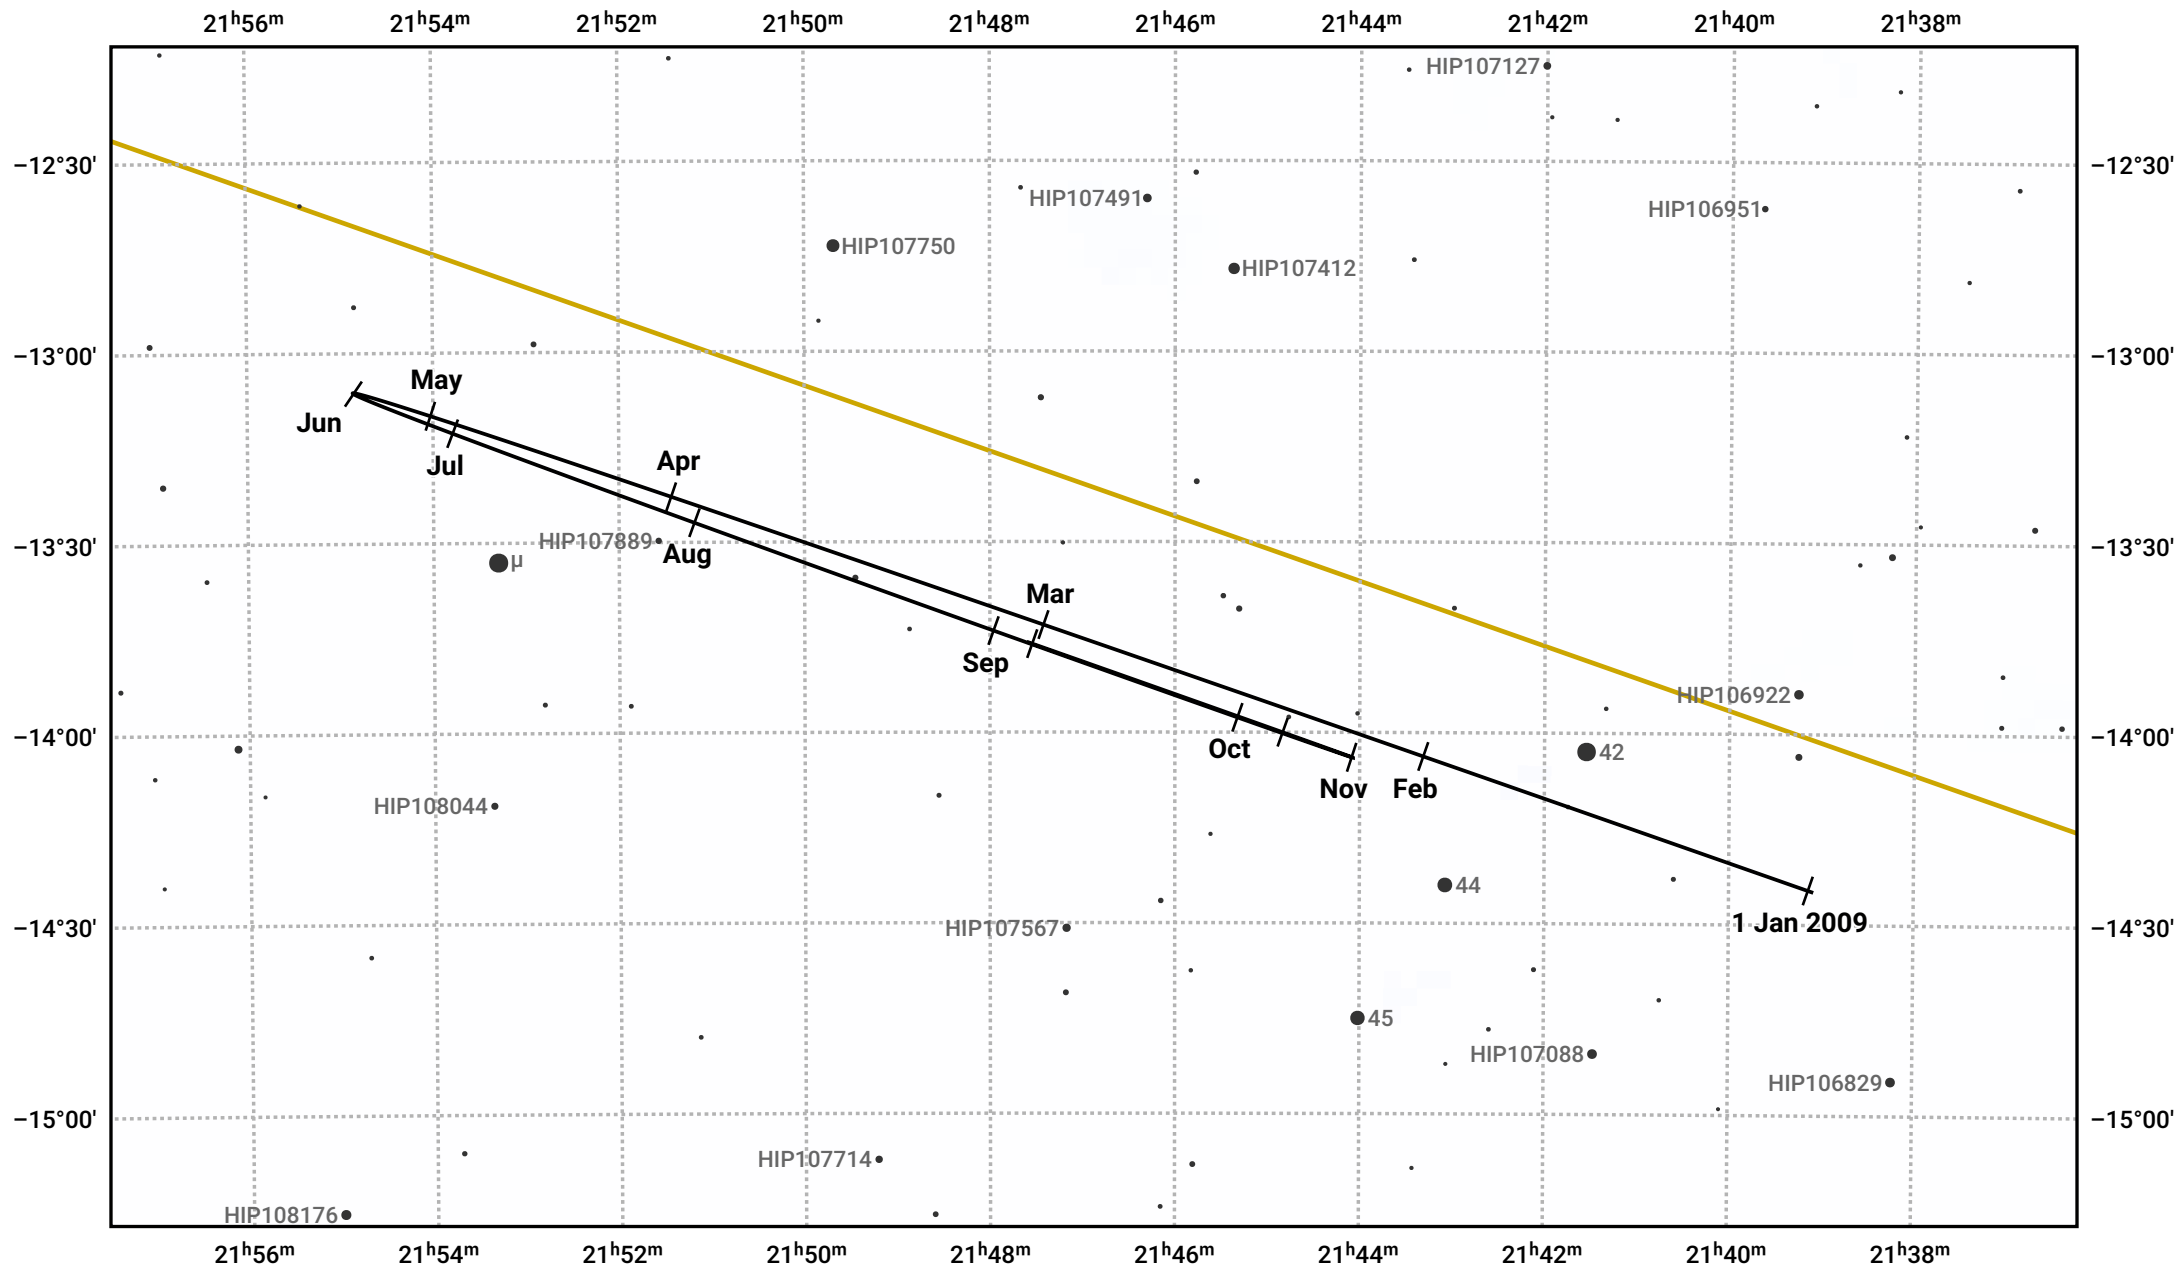

The path of Neptune in 2009

© Dominic Ford 2011–2023. Date markers placed at midnight UTC. Downloaded from <https://in-the-sky.org>

Magnitude scale: • 10.0 • 9.0 • 8.0 • 7.0 • 6.0 • 5.0

— Ecliptic Plane

- Galaxy
- Bright nebula
- Open cluster
- ⊕ Globular cluster

Date	Mag	Angular size
2009 Jan 1	8.0	2.2"
2009 Apr 1	8.0	2.2"
2009 Jul 1	7.9	2.3"
2009 Oct 1	7.9	2.3"
2010 Jan 1	8.0	2.2"