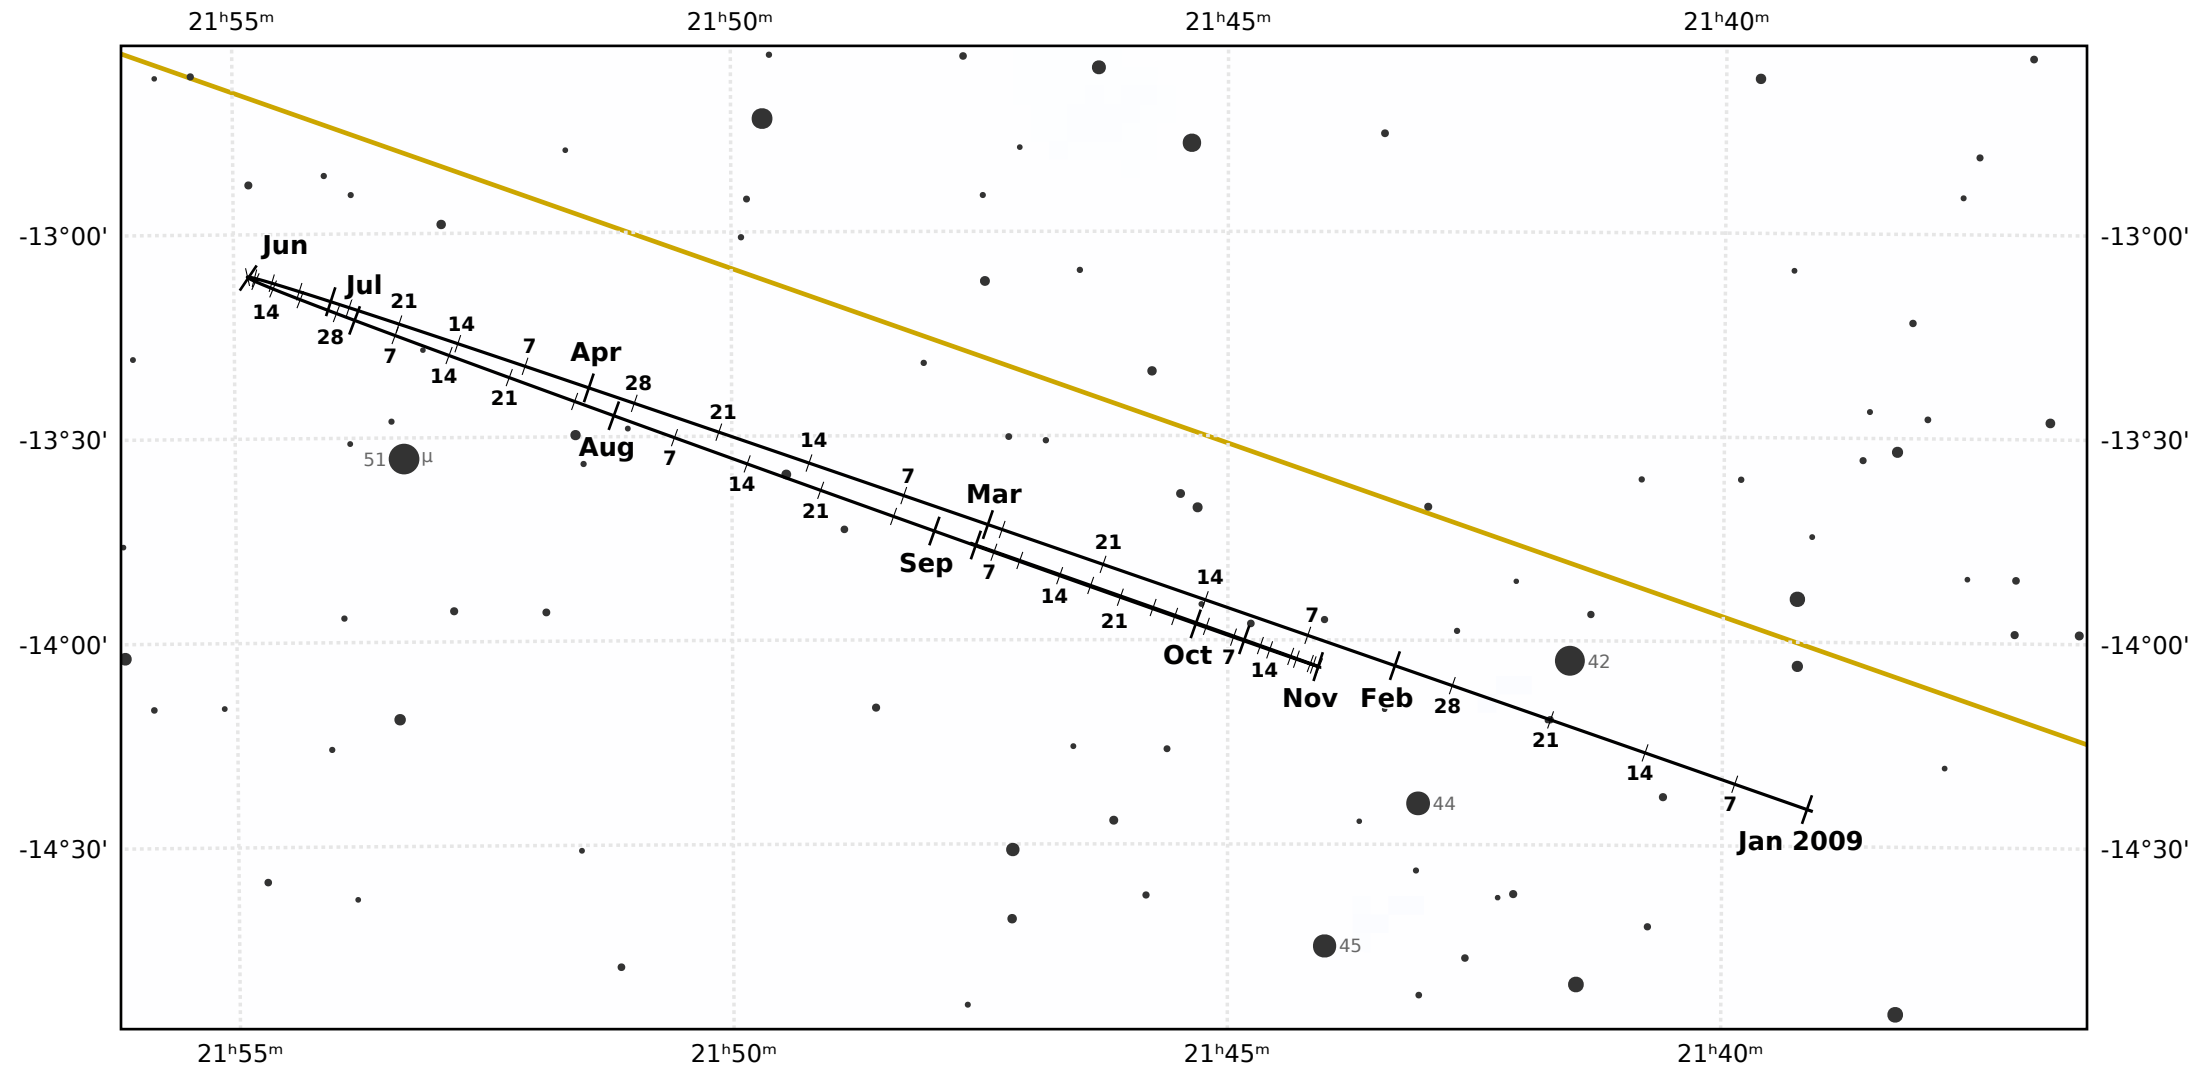

The path of Neptune in 2009

© Dominic Ford 2011-2020. Downloaded from <https://in-the-sky.org>

Magnitude scale: •10.5 •10.0 •9.5 •9.0 •8.5 •8.0 •7.5 •7.0 •6.5 ●6.0 ●5.5 ●5.0

— The Equator — Ecliptic Plane — Galactic Plane