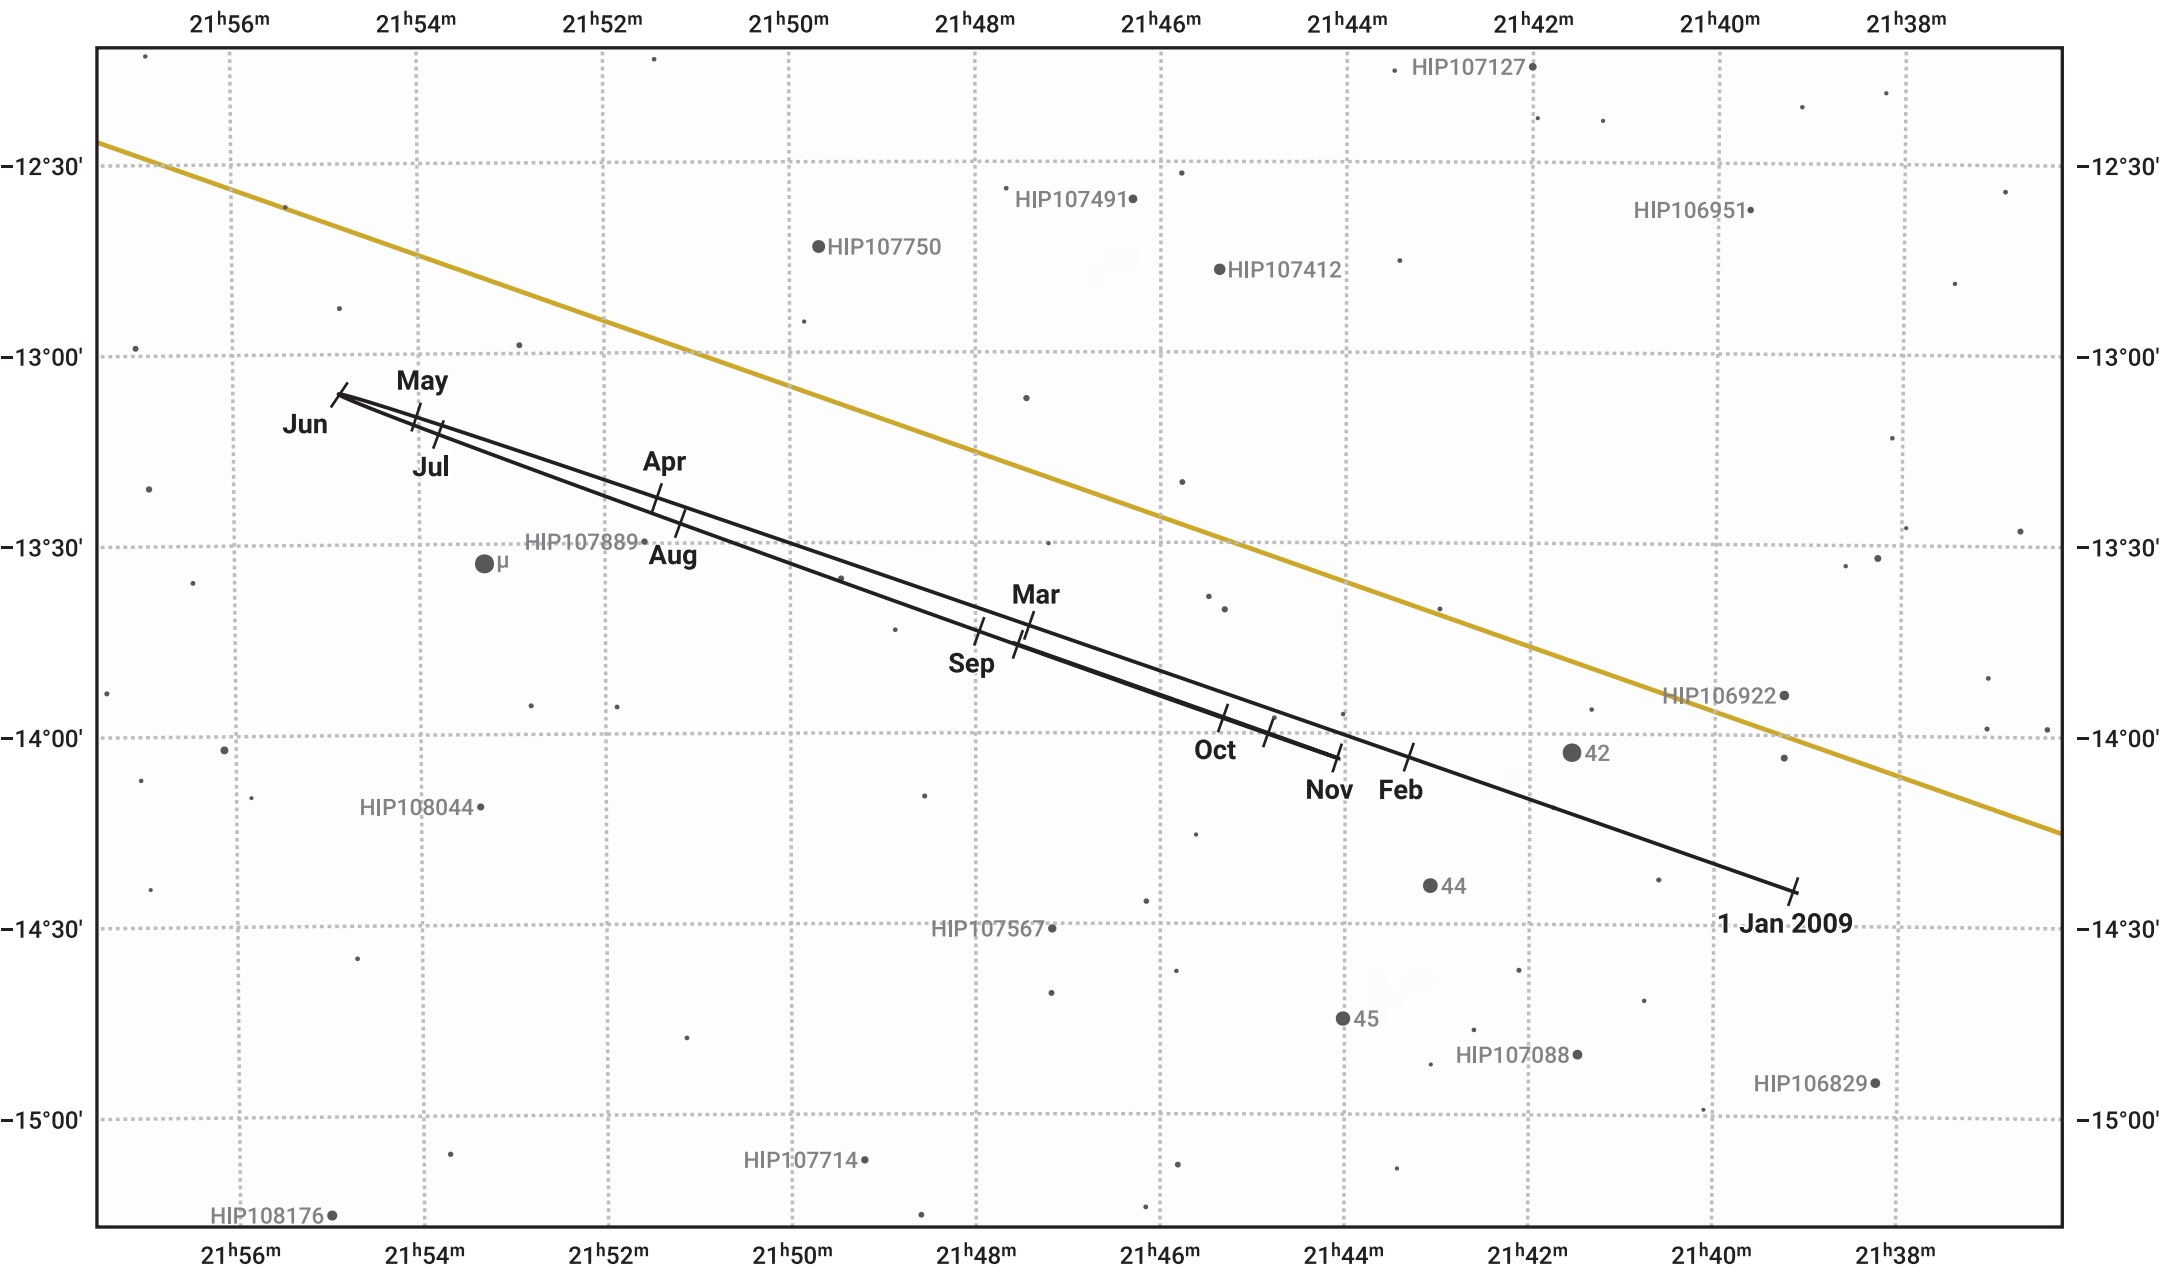

The path of Neptune in 2009

© Dominic Ford 2011–2023. Date markers placed at midnight UTC. Downloaded from <https://in-the-sky.org>

Magnitude scale: 10.0 9.0 8.0 7.0 6.0 5.0

Ecliptic Plane

- Galaxy
- Bright nebula
- Open cluster
- +

 Globular cluster

Date	Mag	Angular size
2009 Jan 1	8.0	2.2"
2009 Apr 1	8.0	2.2"
2009 Jul 1	7.9	2.3"
2009 Oct 1	7.9	2.3"
2010 Jan 1	8.0	2.2"