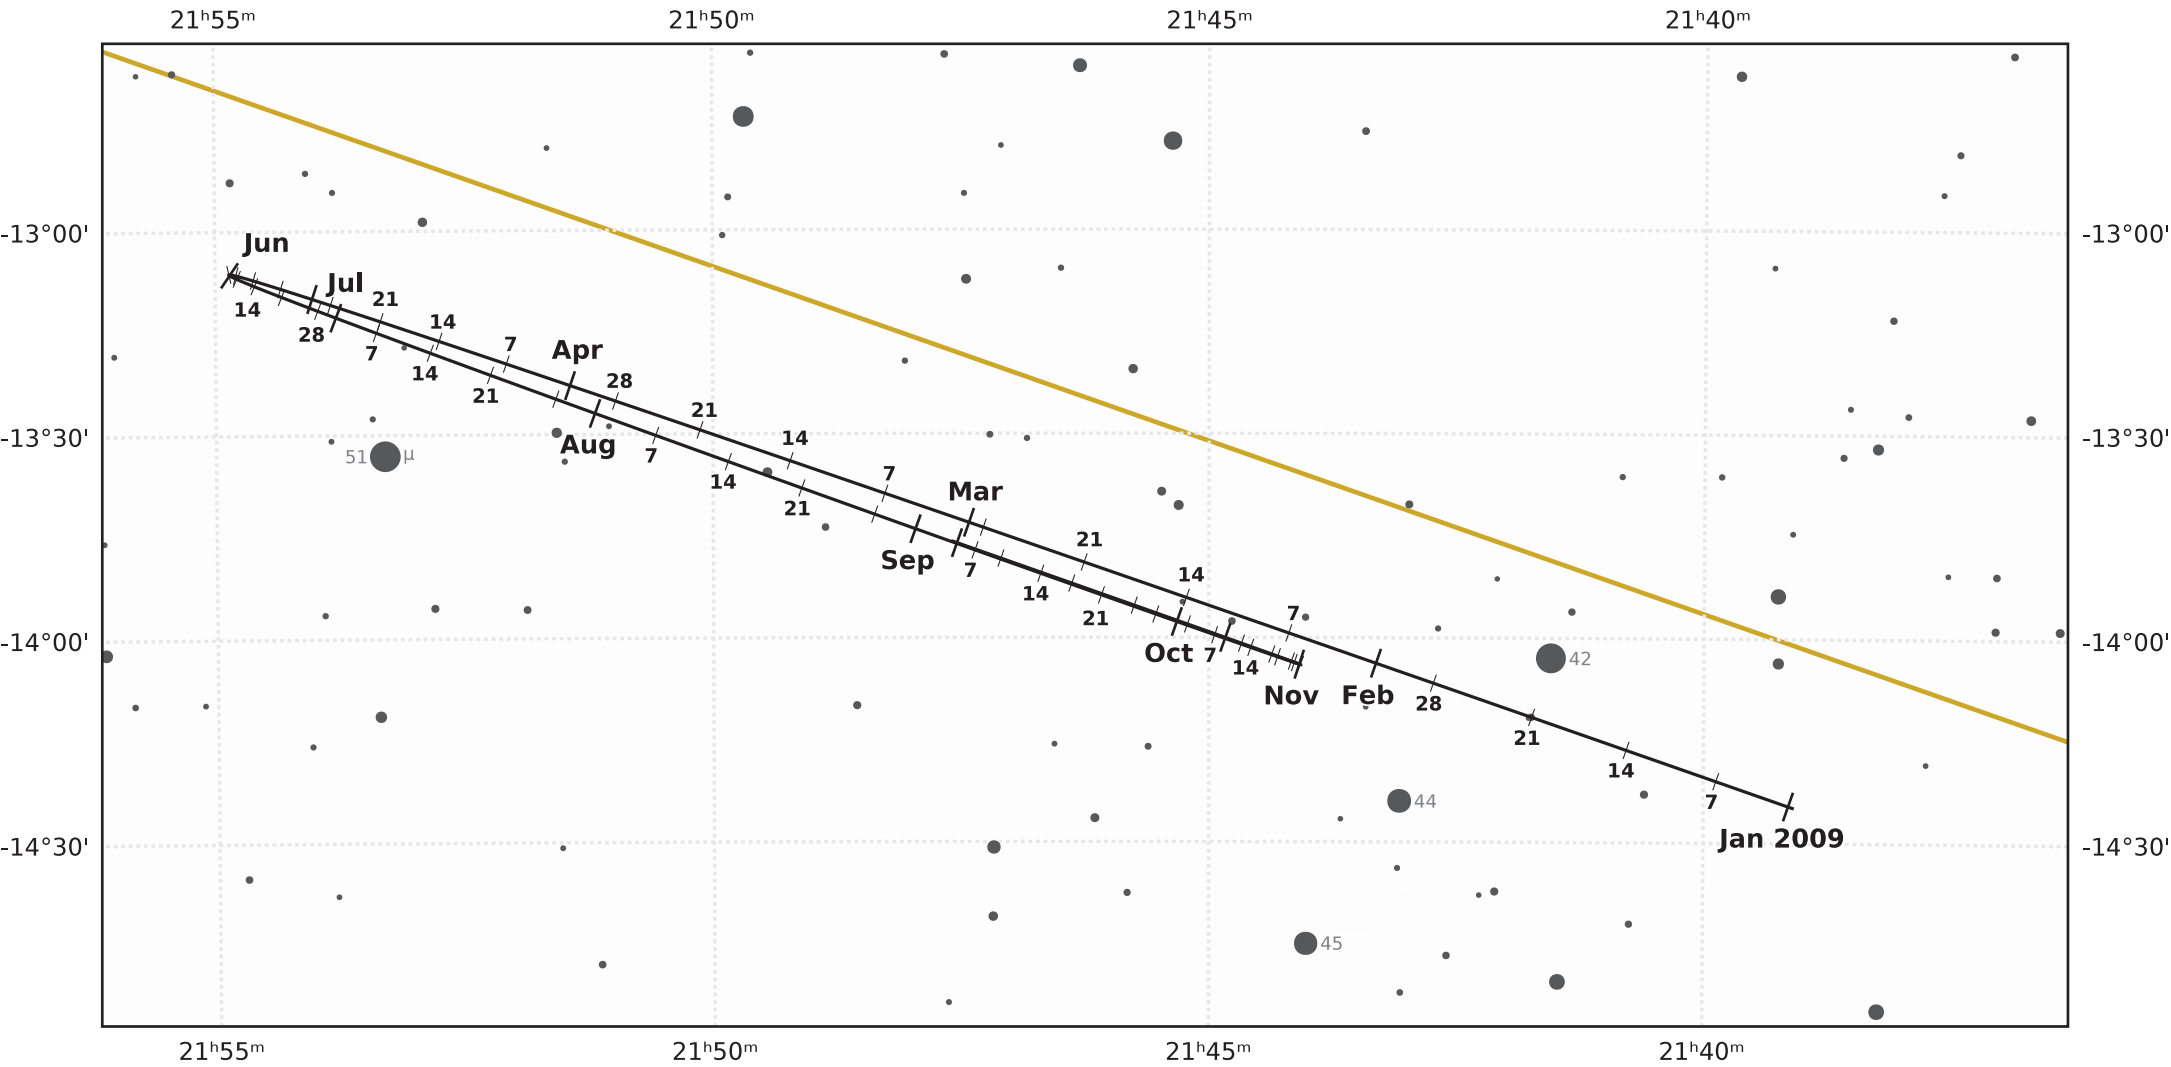

# The path of Neptune in 2009

© Dominic Ford 2011-2020. Downloaded from <https://in-the-sky.org>

Magnitude scale: •10.5 •10.0 •9.5 •9.0 •8.5 •8.0 •7.5 •7.0 •6.5 •6.0 •5.5 •5.0

— The Equator — Ecliptic Plane — Galactic Plane