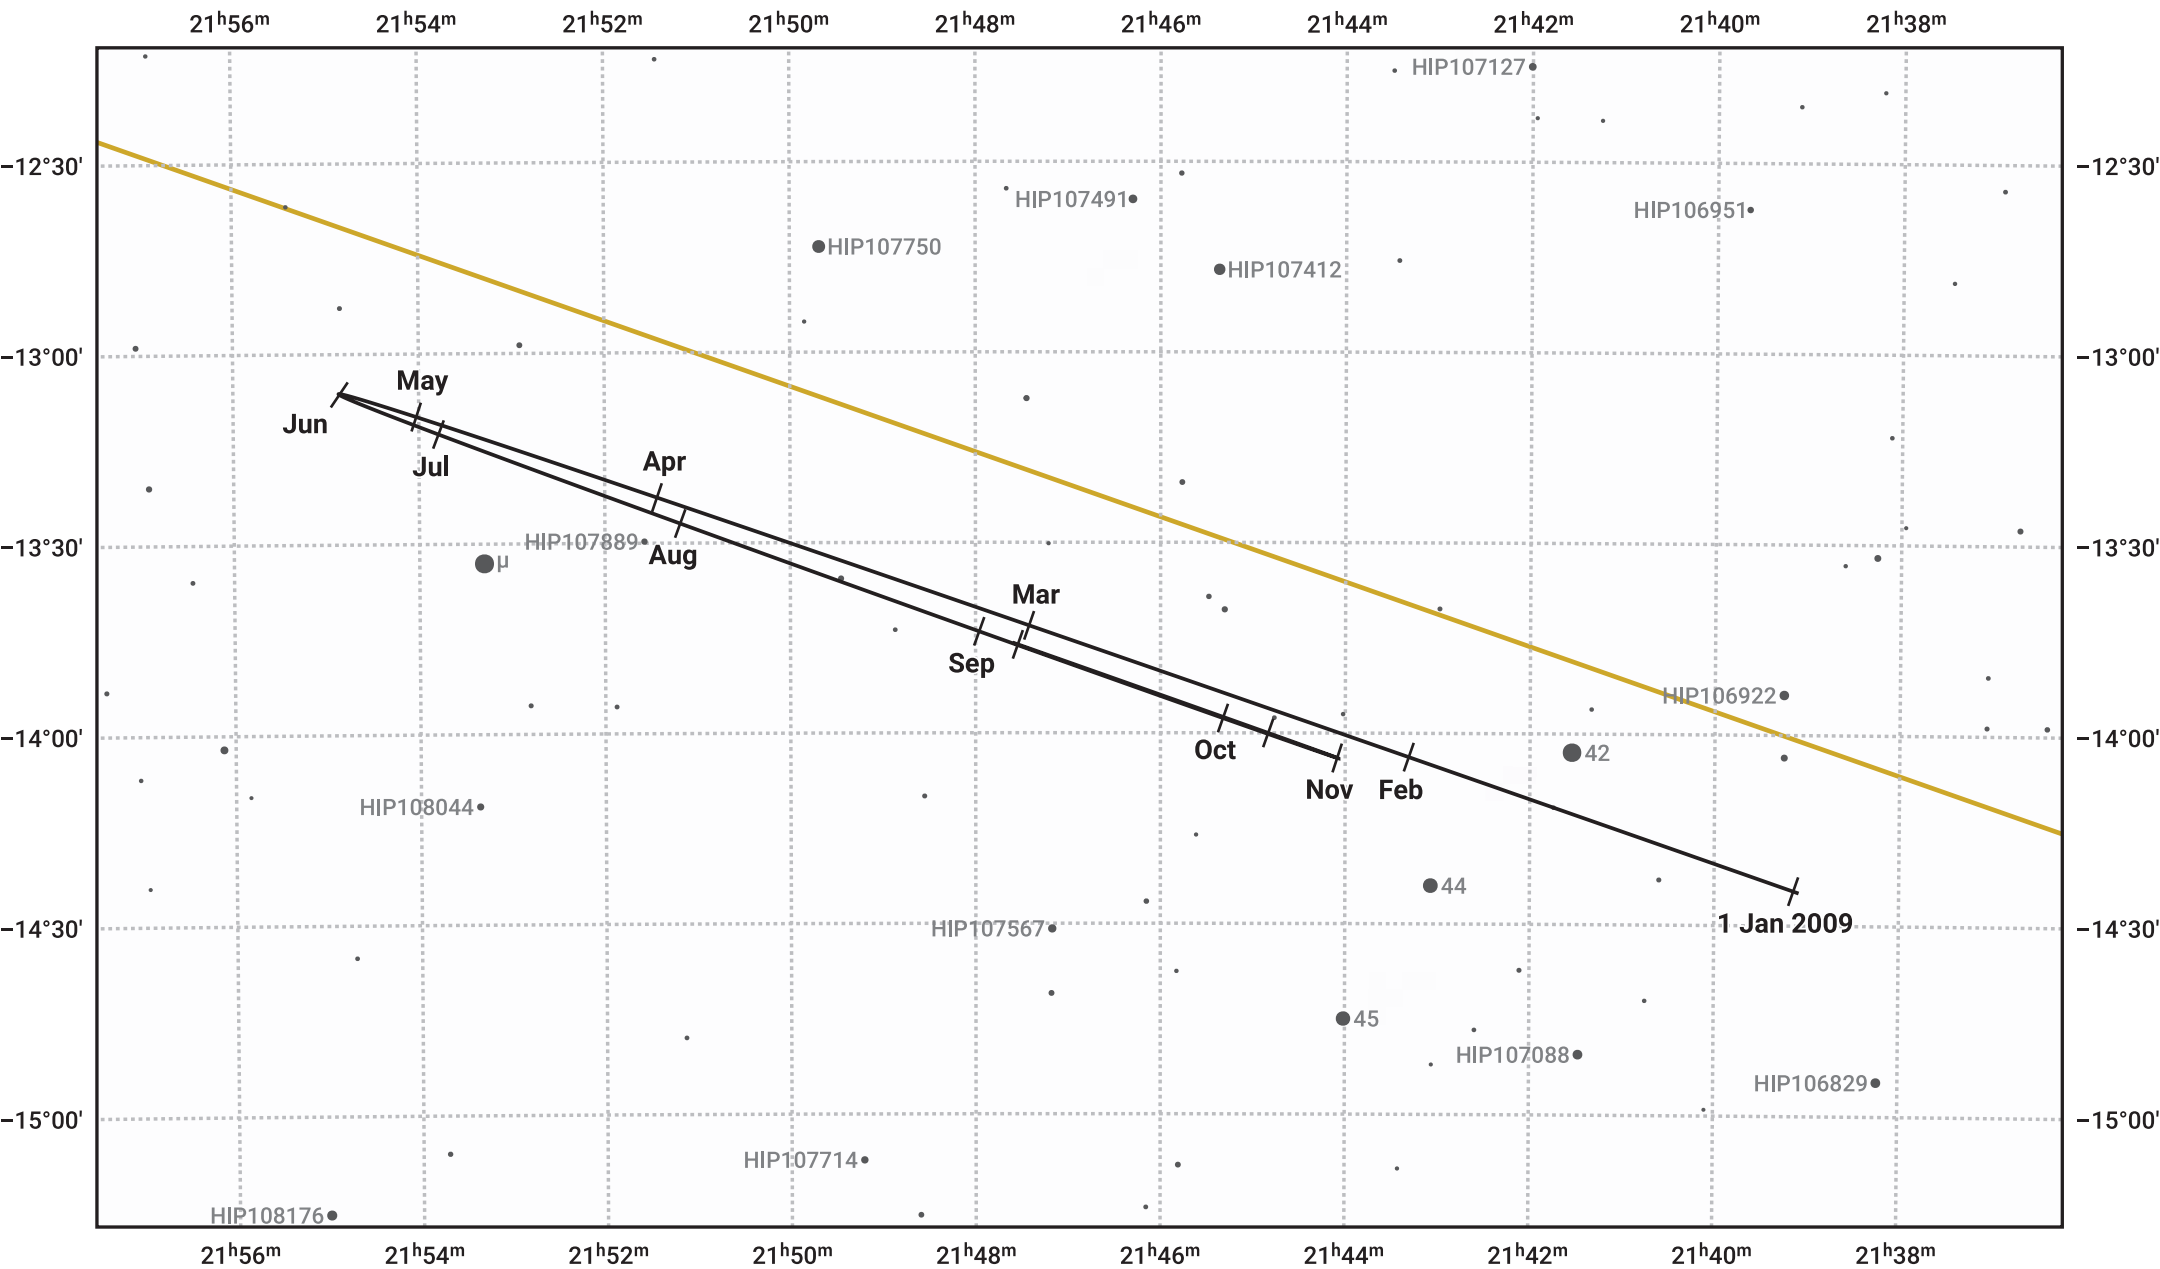

The path of Neptune in 2009

© Dominic Ford 2011–2024. Date markers placed at midnight UTC. Downloaded from <https://in-the-sky.org>

Magnitude scale: \bullet 10.0 \bullet 9.0 \bullet 8.0 \bullet 7.0 \bullet 6.0 \bullet 5.0

— Ecliptic Plane

- Galaxy
- Bright nebula
- Open cluster
- ⊕ Globular cluster

Date	Mag	Angular size
2009 Jan 1	8.0	2.2"
2009 Apr 1	8.0	2.2"
2009 Jul 1	7.9	2.3"
2009 Oct 1	7.9	2.3"
2010 Jan 1	8.0	2.2"