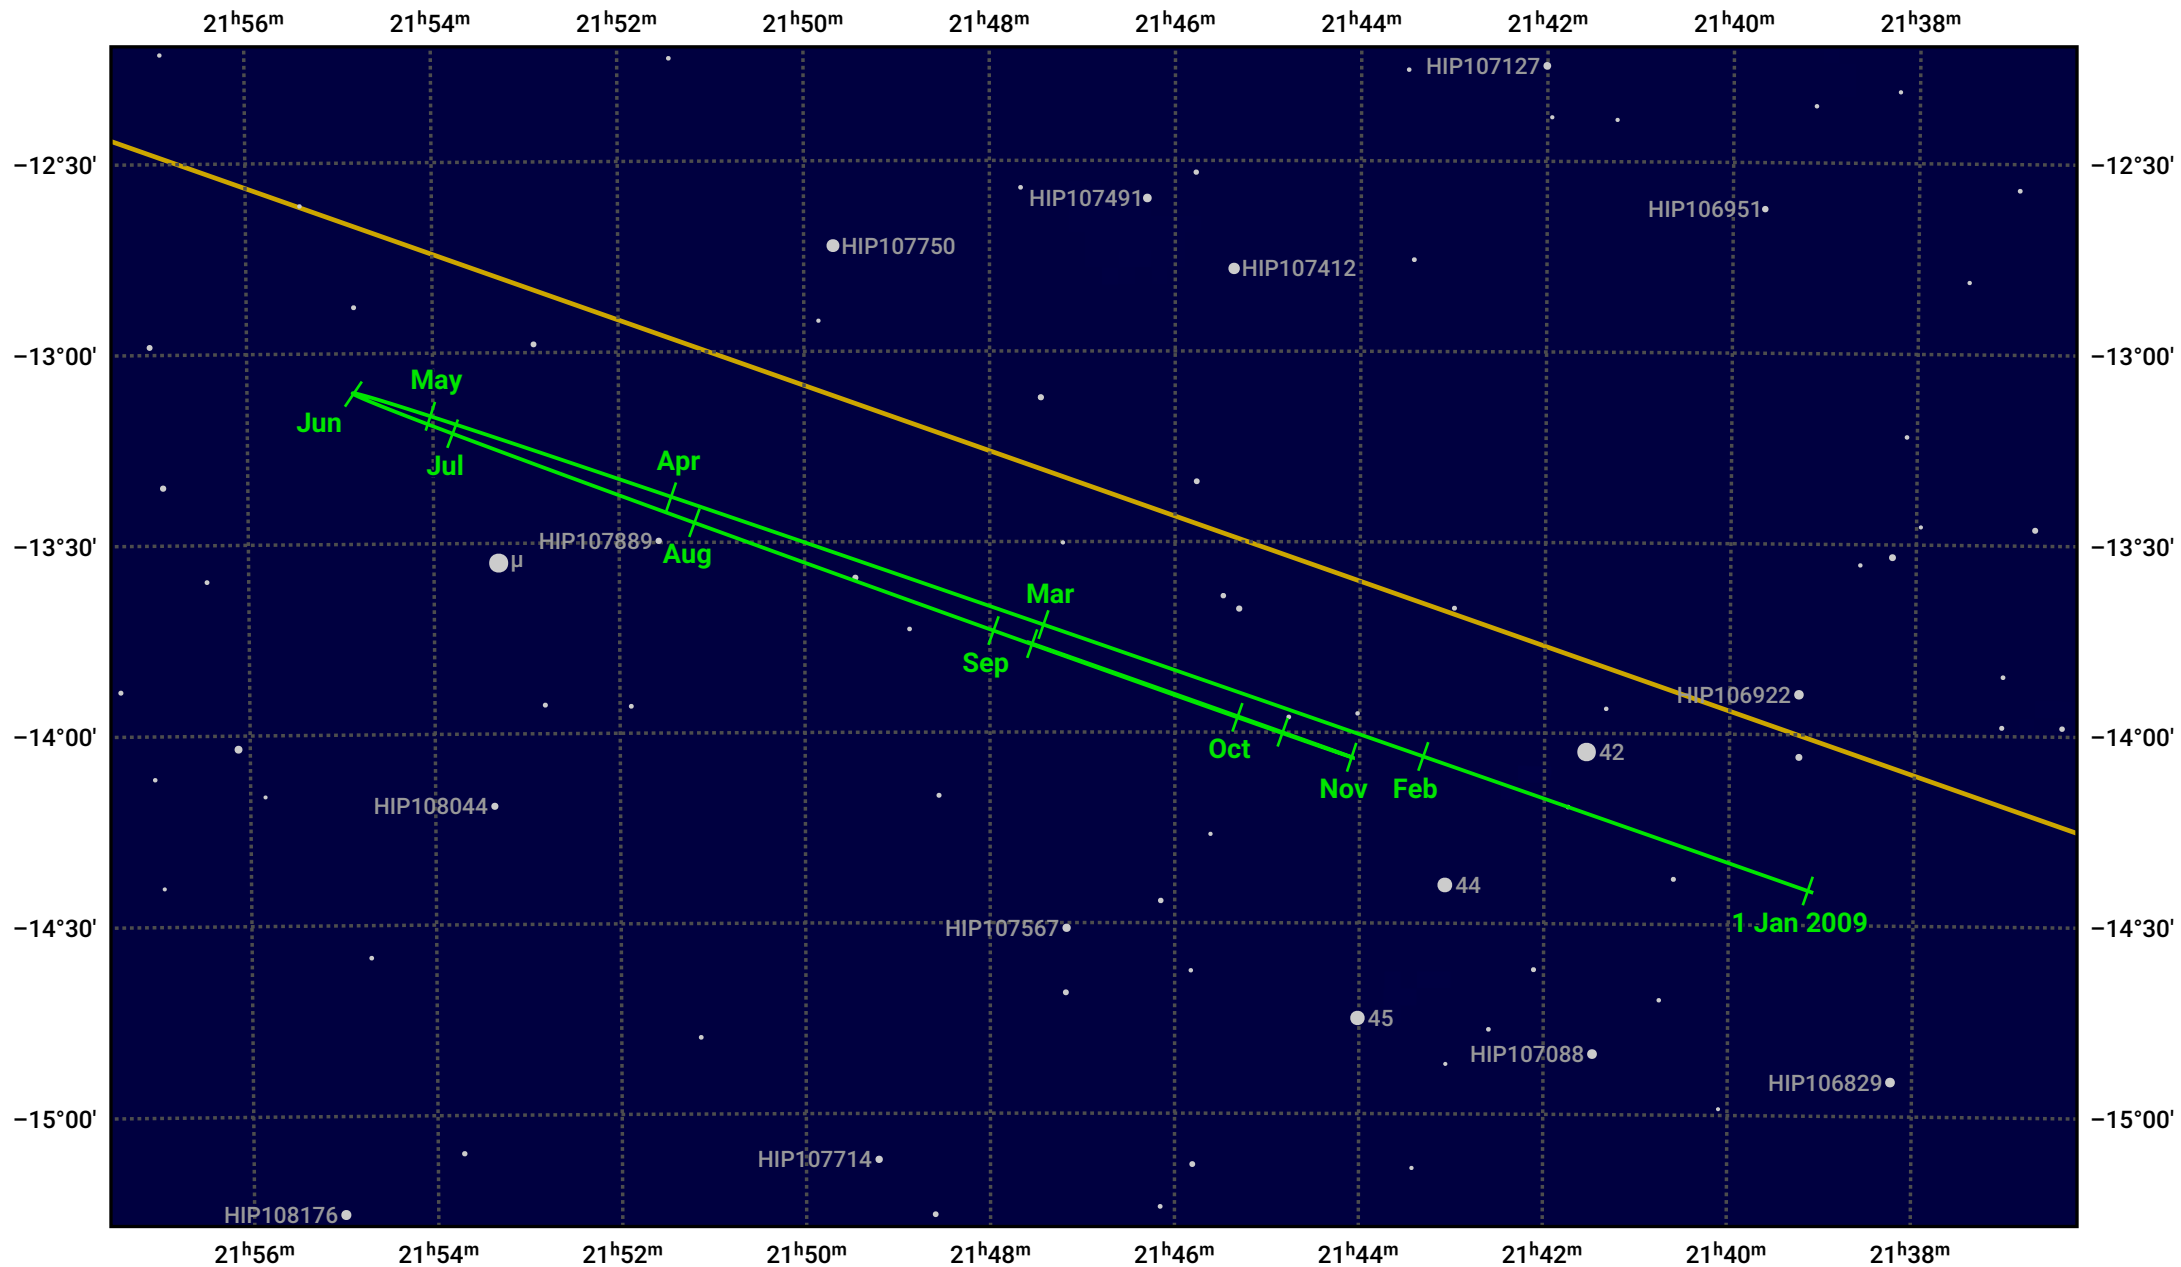

The path of Neptune in 2009

© Dominic Ford 2011–2024. Date markers placed at midnight UTC. Downloaded from <https://in-the-sky.org>

Magnitude scale: 10.0 9.0 8.0 7.0 6.0 5.0

Ecliptic Plane

Galaxy
 Bright nebula
 Open cluster
 Globular cluster

Date	Mag	Angular size
2009 Jan 1	8.0	2.2"
2009 Apr 1	8.0	2.2"
2009 Jul 1	7.9	2.3"
2009 Oct 1	7.9	2.3"
2010 Jan 1	8.0	2.2"