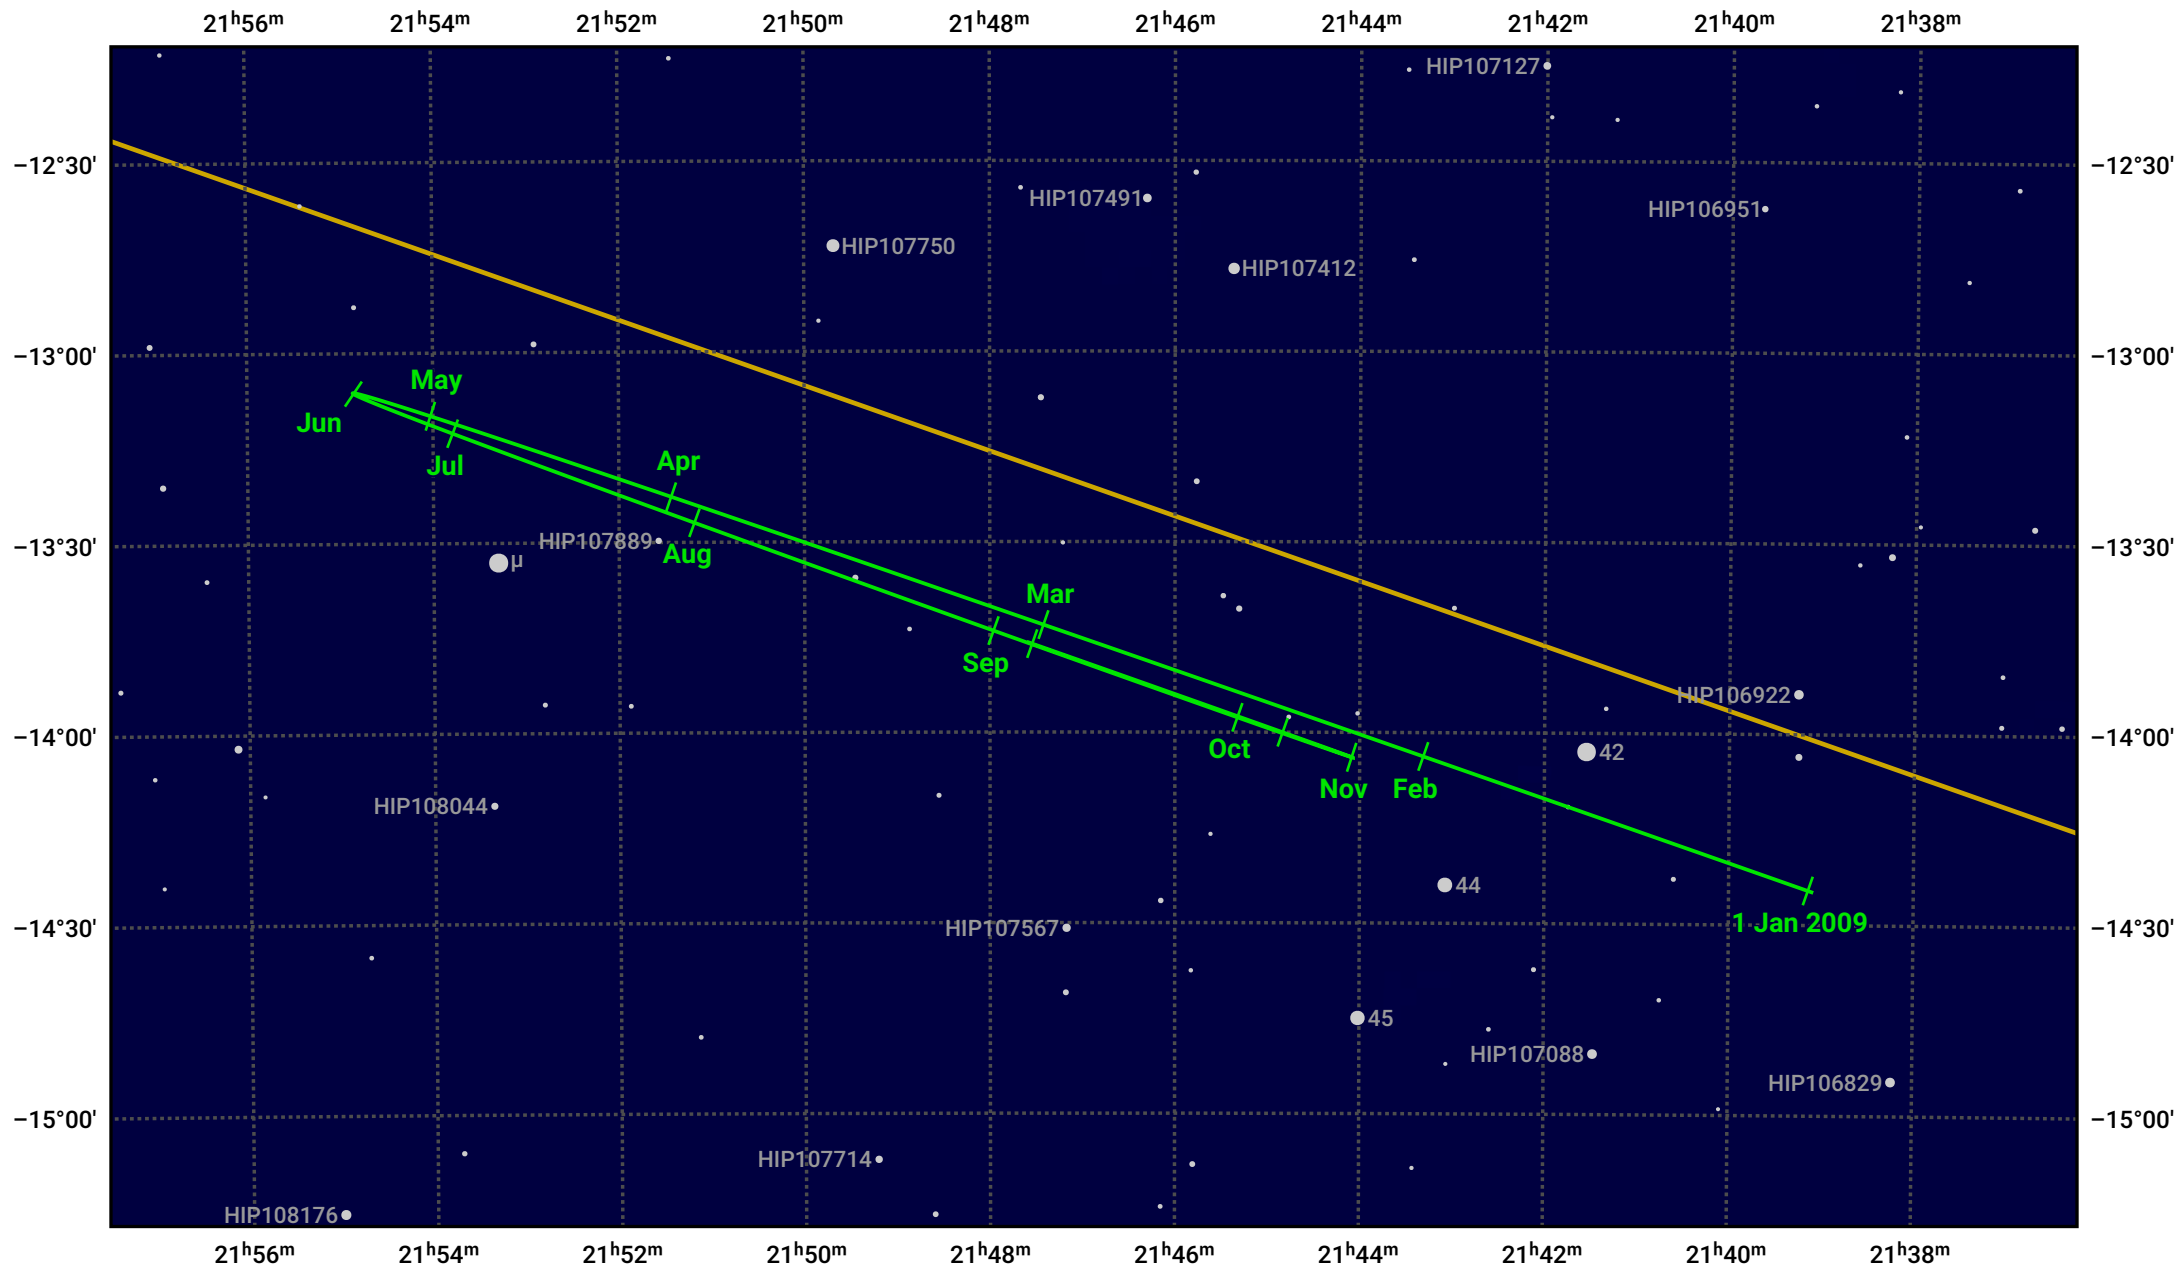

The path of Neptune in 2009

© Dominic Ford 2011–2023. Date markers placed at midnight UTC. Downloaded from <https://in-the-sky.org>

Magnitude scale: 10.0 9.0 8.0 7.0 6.0 5.0

Ecliptic Plane

- Galaxy
- Bright nebula
- Open cluster
- Globular cluster

Date	Mag	Angular size
2009 Jan 1	8.0	2.2"
2009 Apr 1	8.0	2.2"
2009 Jul 1	7.9	2.3"
2009 Oct 1	7.9	2.3"
2010 Jan 1	8.0	2.2"