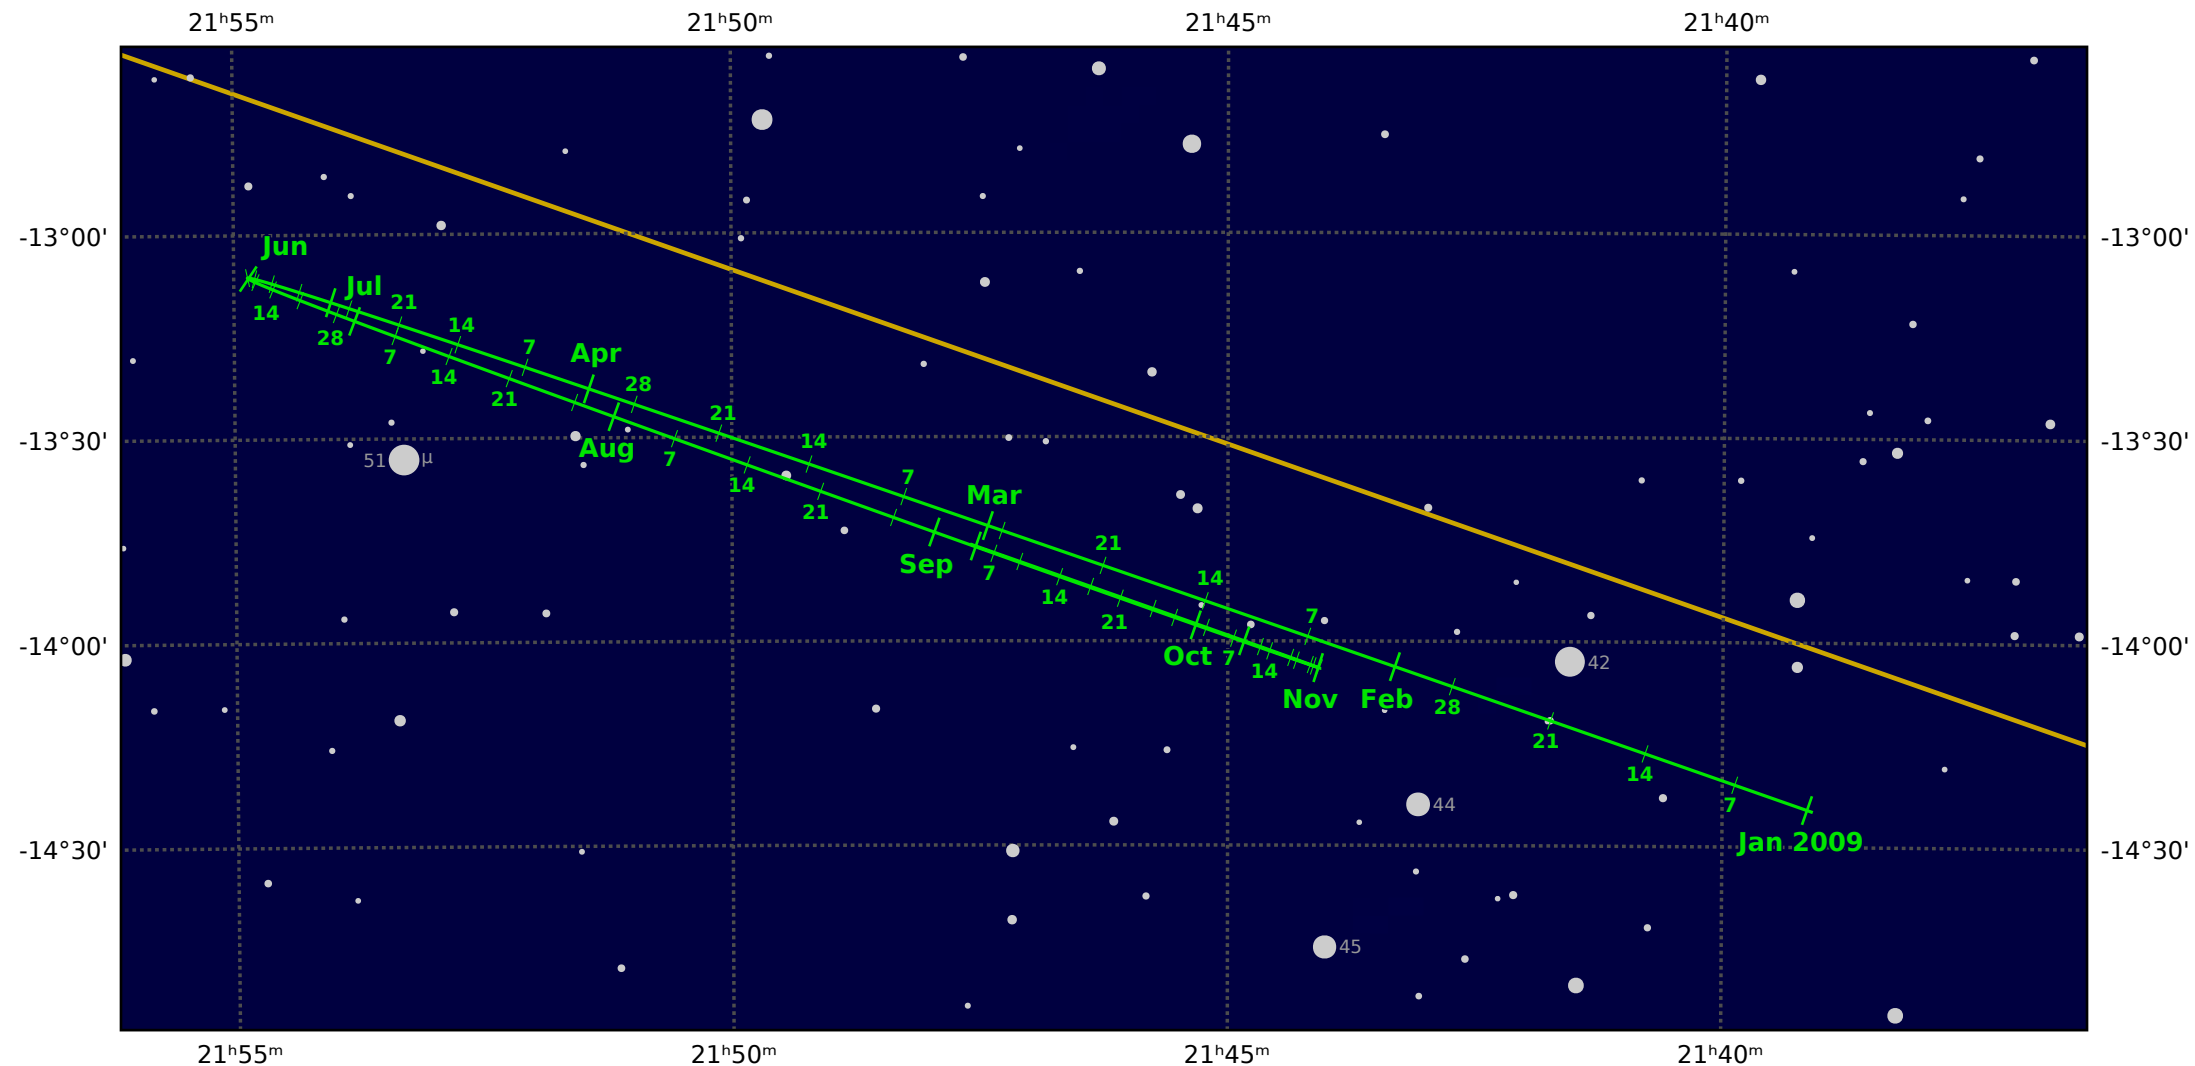

The path of Neptune in 2009

© Dominic Ford 2011-2020. Downloaded from <https://in-the-sky.org>

Magnitude scale: •10.5 •10.0 •9.5 •9.0 •8.5 •8.0 •7.5 •7.0 •6.5 •6.0 •5.5 ●5.0

— Ecliptic Plane — Galactic Plane