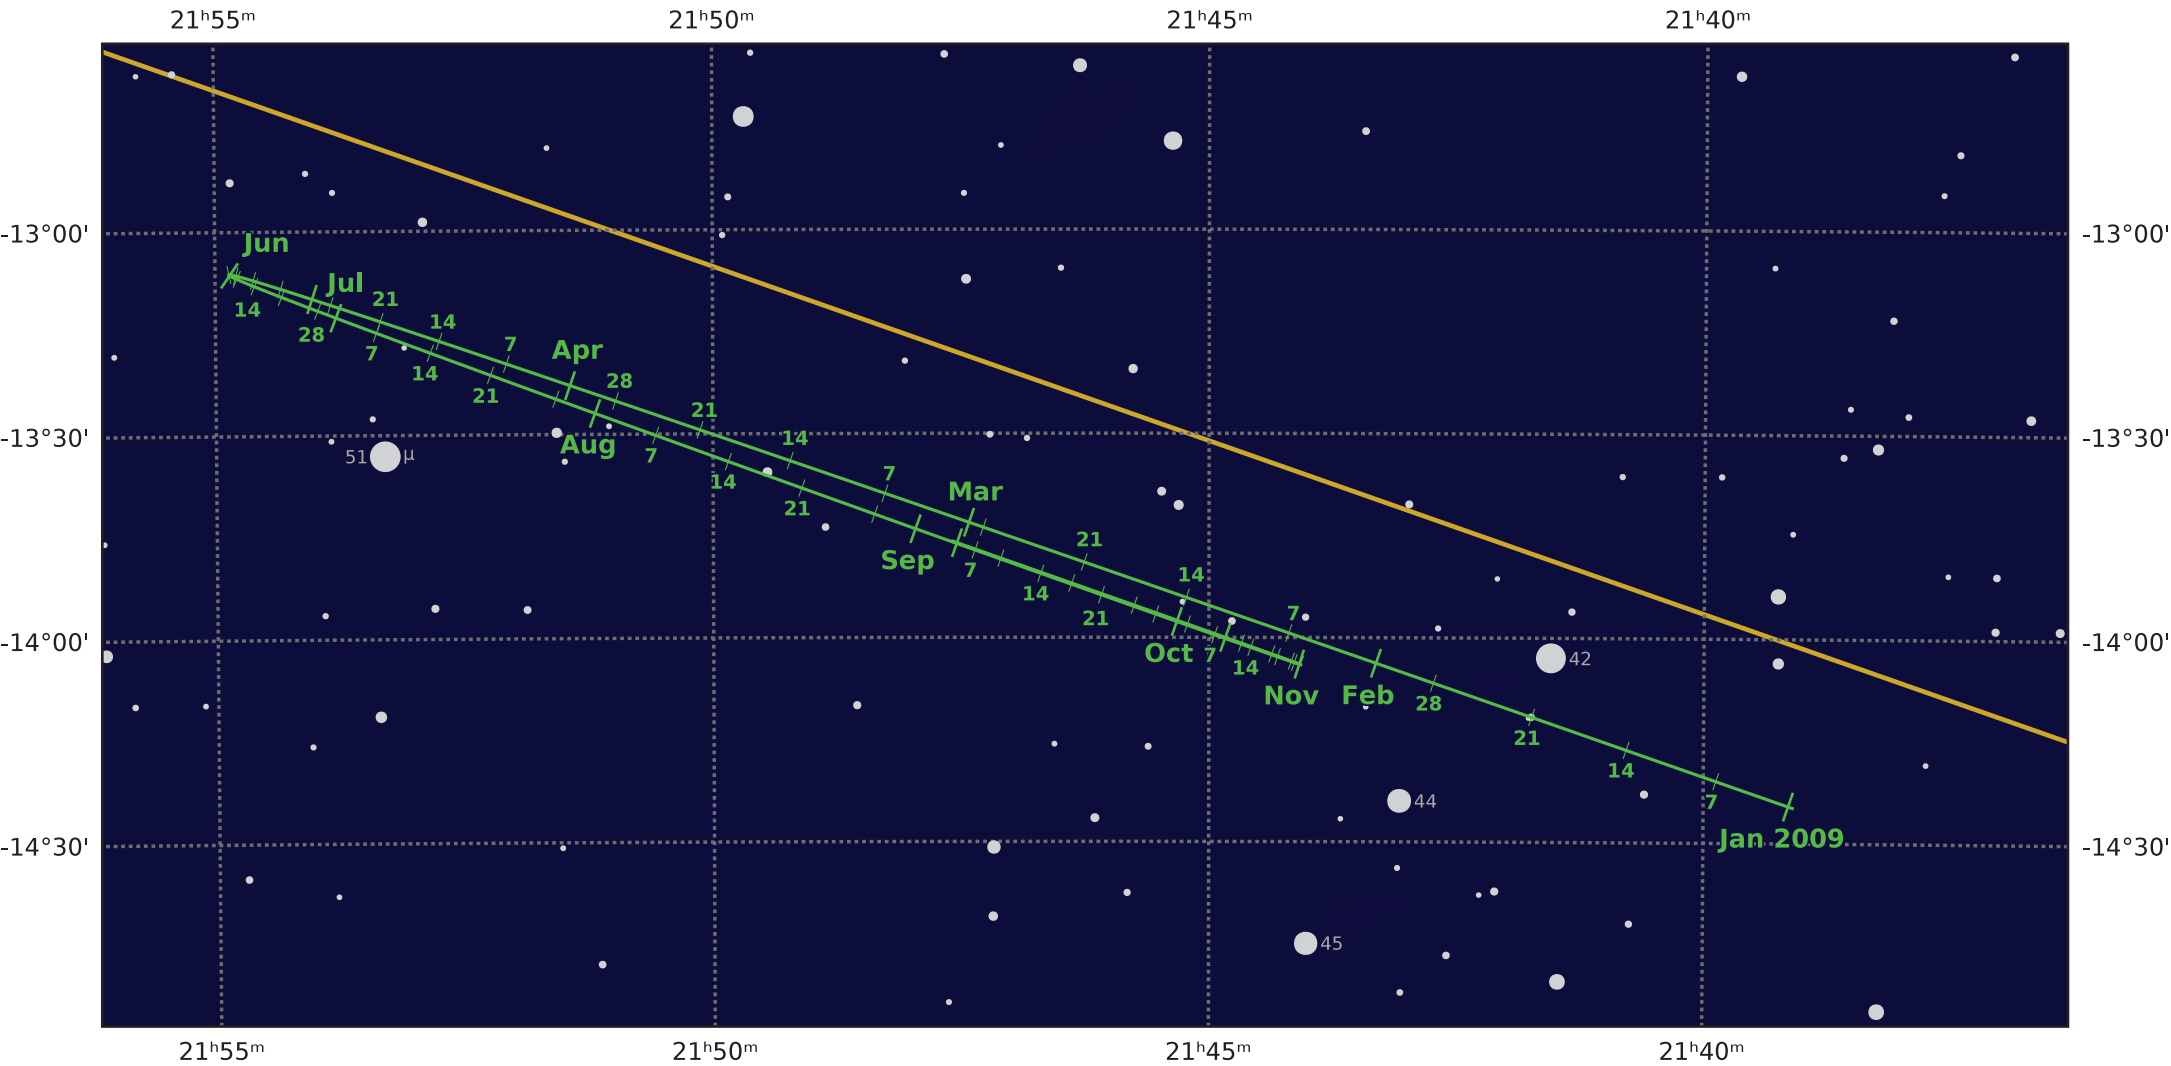

# The path of Neptune in 2009

© Dominic Ford 2011-2020. Downloaded from <https://in-the-sky.org>

Magnitude scale: •10.5 •10.0 •9.5 •9.0 •8.5 •8.0 •7.5 •7.0 •6.5 •6.0 •5.5 •5.0

— Ecliptic Plane — Galactic Plane