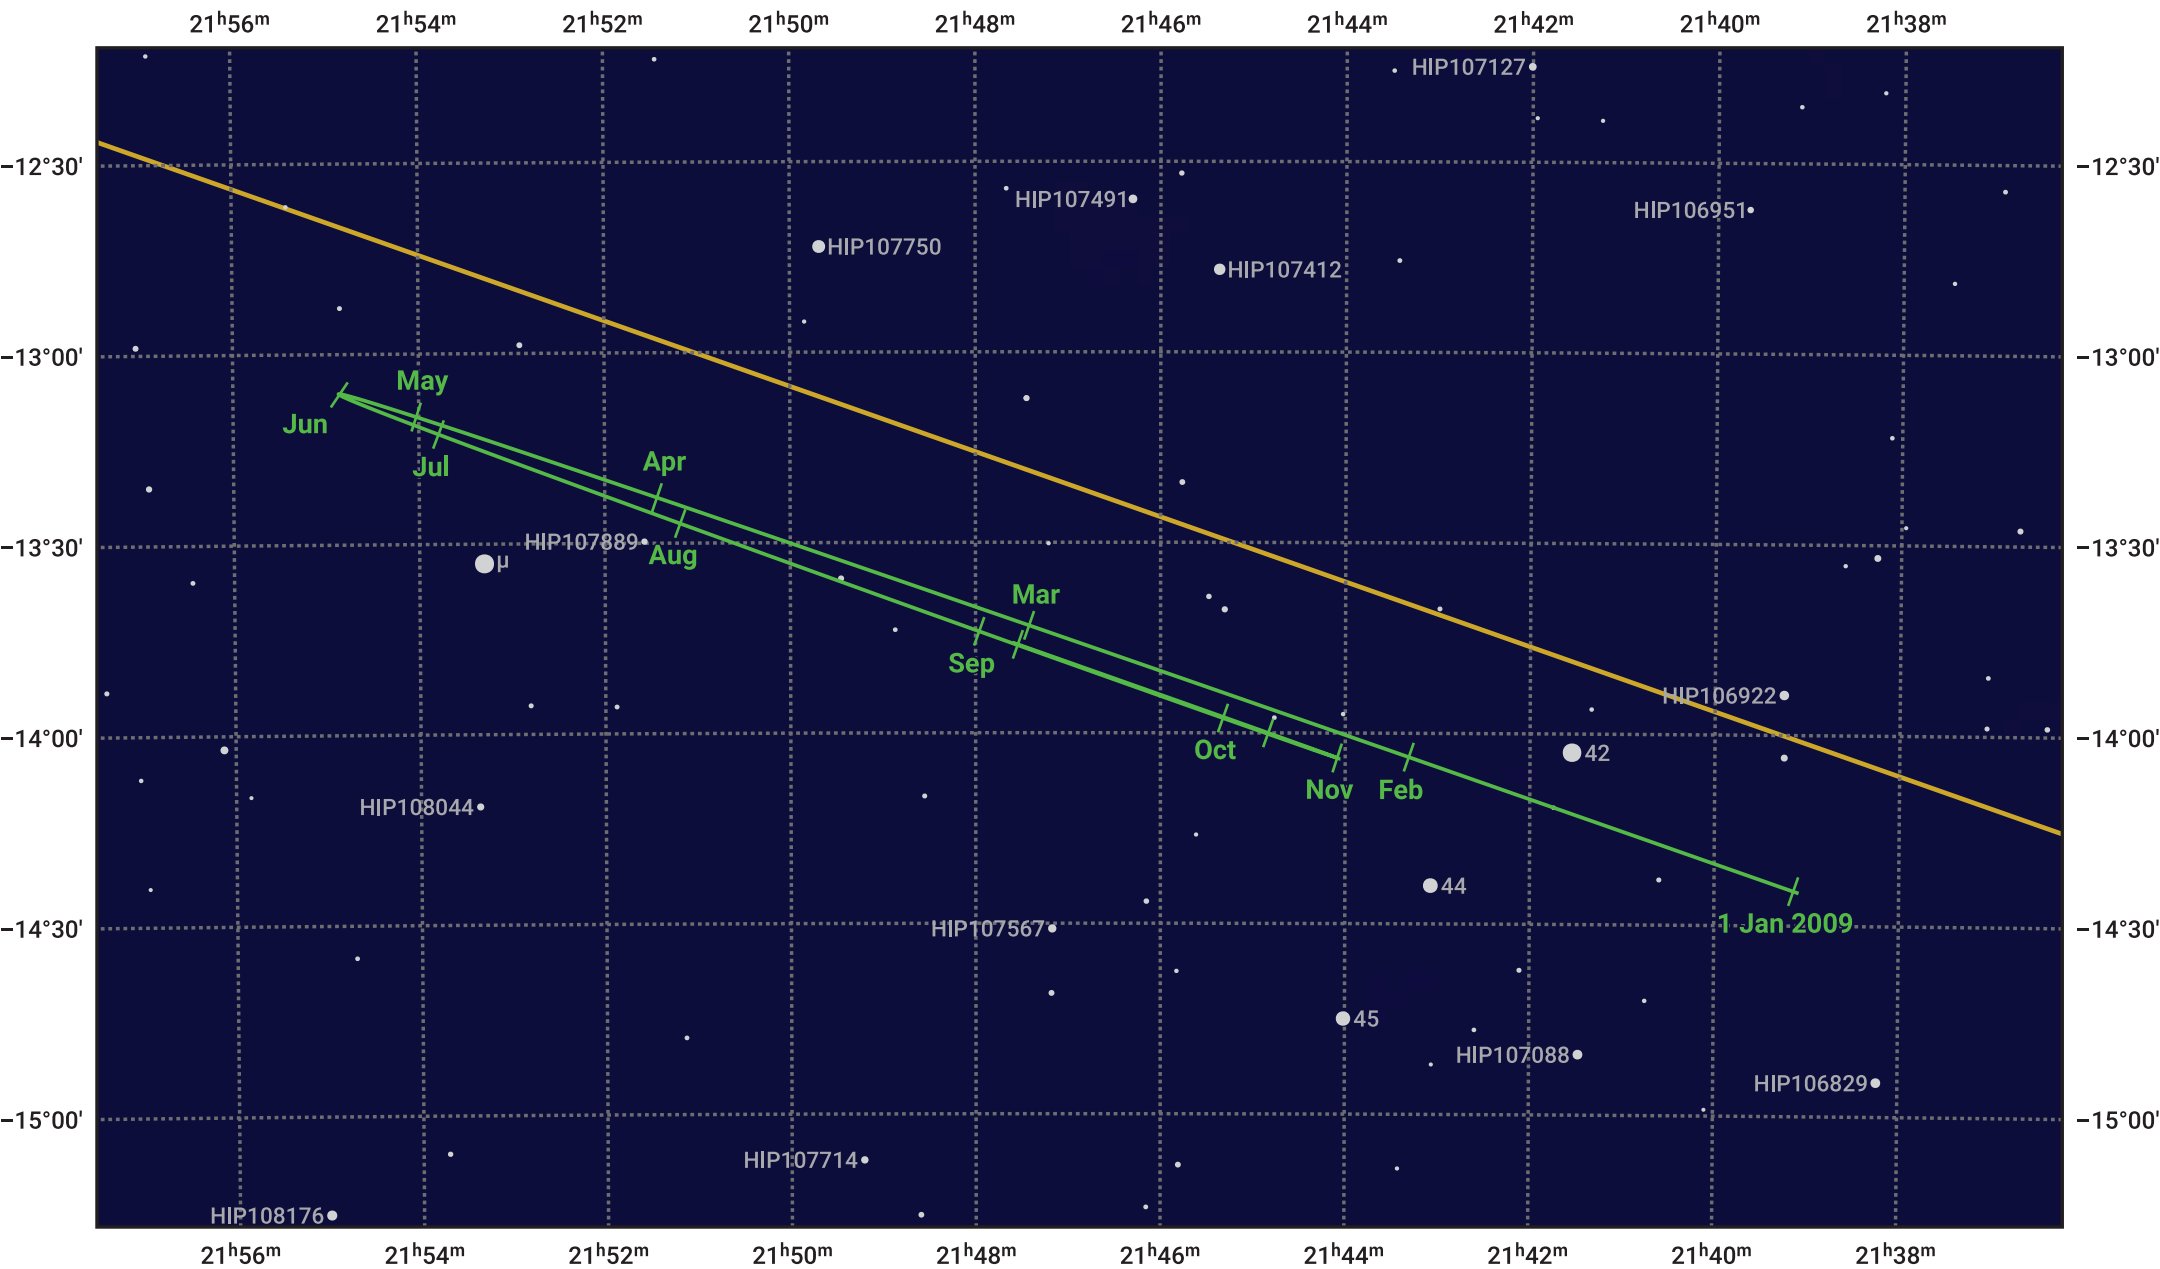

# The path of Neptune in 2009

© Dominic Ford 2011–2024. Date markers placed at midnight UTC. Downloaded from <https://in-the-sky.org>

Magnitude scale:  10.0  9.0  8.0  7.0  6.0  5.0

Ecliptic Plane

- Galaxy
- Bright nebula
- Open cluster
- Globular cluster

Date	Mag	Angular size
2009 Jan 1	8.0	2.2"
2009 Apr 1	8.0	2.2"
2009 Jul 1	7.9	2.3"
2009 Oct 1	7.9	2.3"
2010 Jan 1	8.0	2.2"