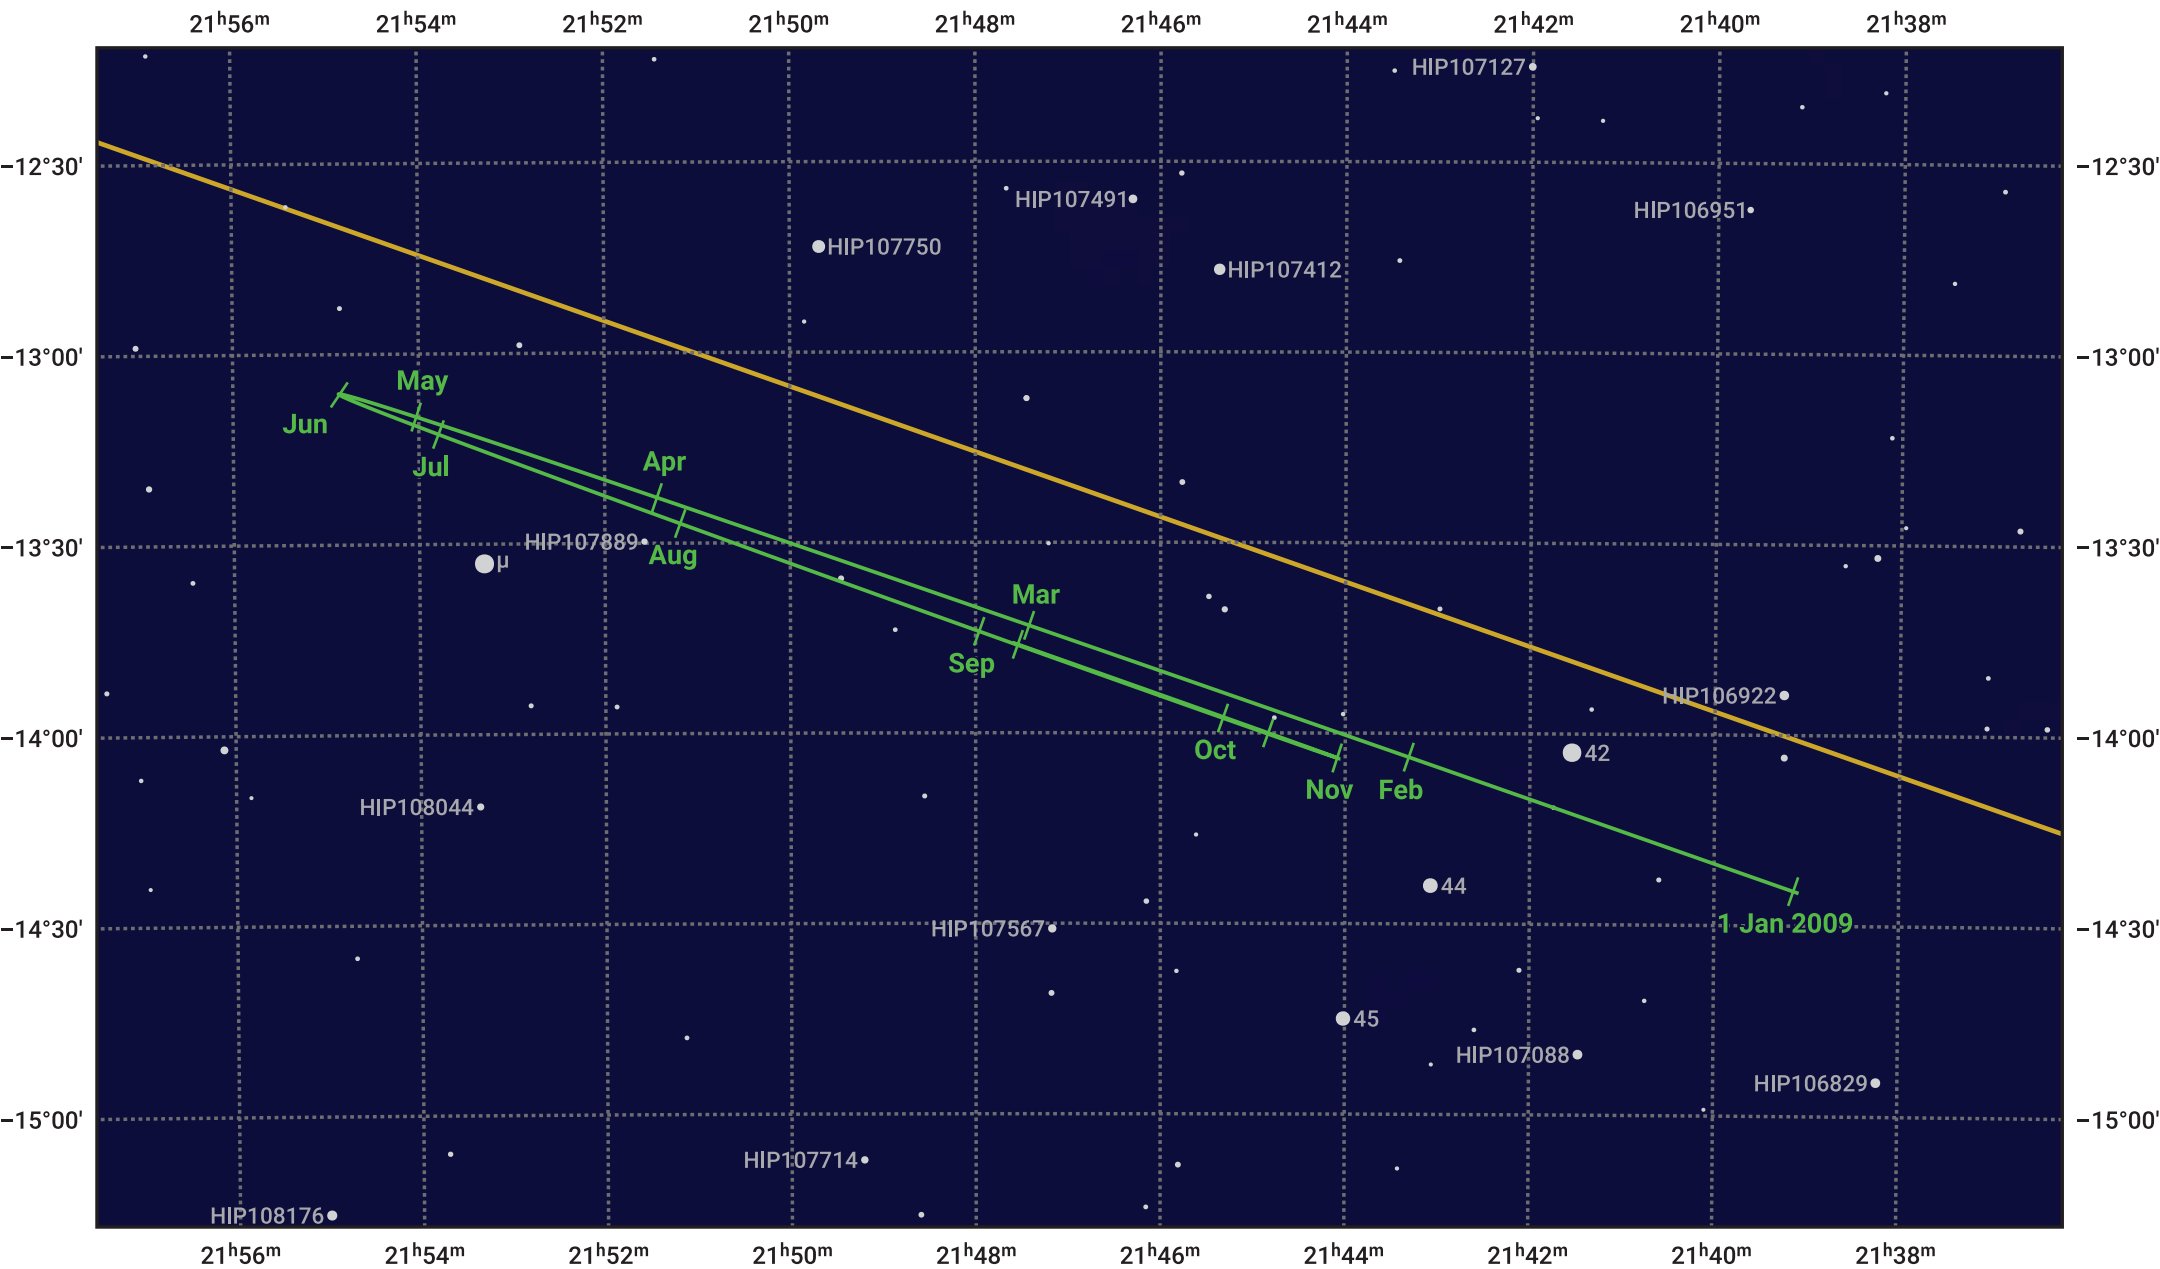

The path of Neptune in 2009

© Dominic Ford 2011–2023. Date markers placed at midnight UTC. Downloaded from <https://in-the-sky.org>

Magnitude scale: 10.0 9.0 8.0 7.0 6.0 5.0

Ecliptic Plane

- Galaxy
- Bright nebula
- Open cluster
- Globular cluster

Date	Mag	Angular size
2009 Jan 1	8.0	2.2"
2009 Apr 1	8.0	2.2"
2009 Jul 1	7.9	2.3"
2009 Oct 1	7.9	2.3"
2010 Jan 1	8.0	2.2"