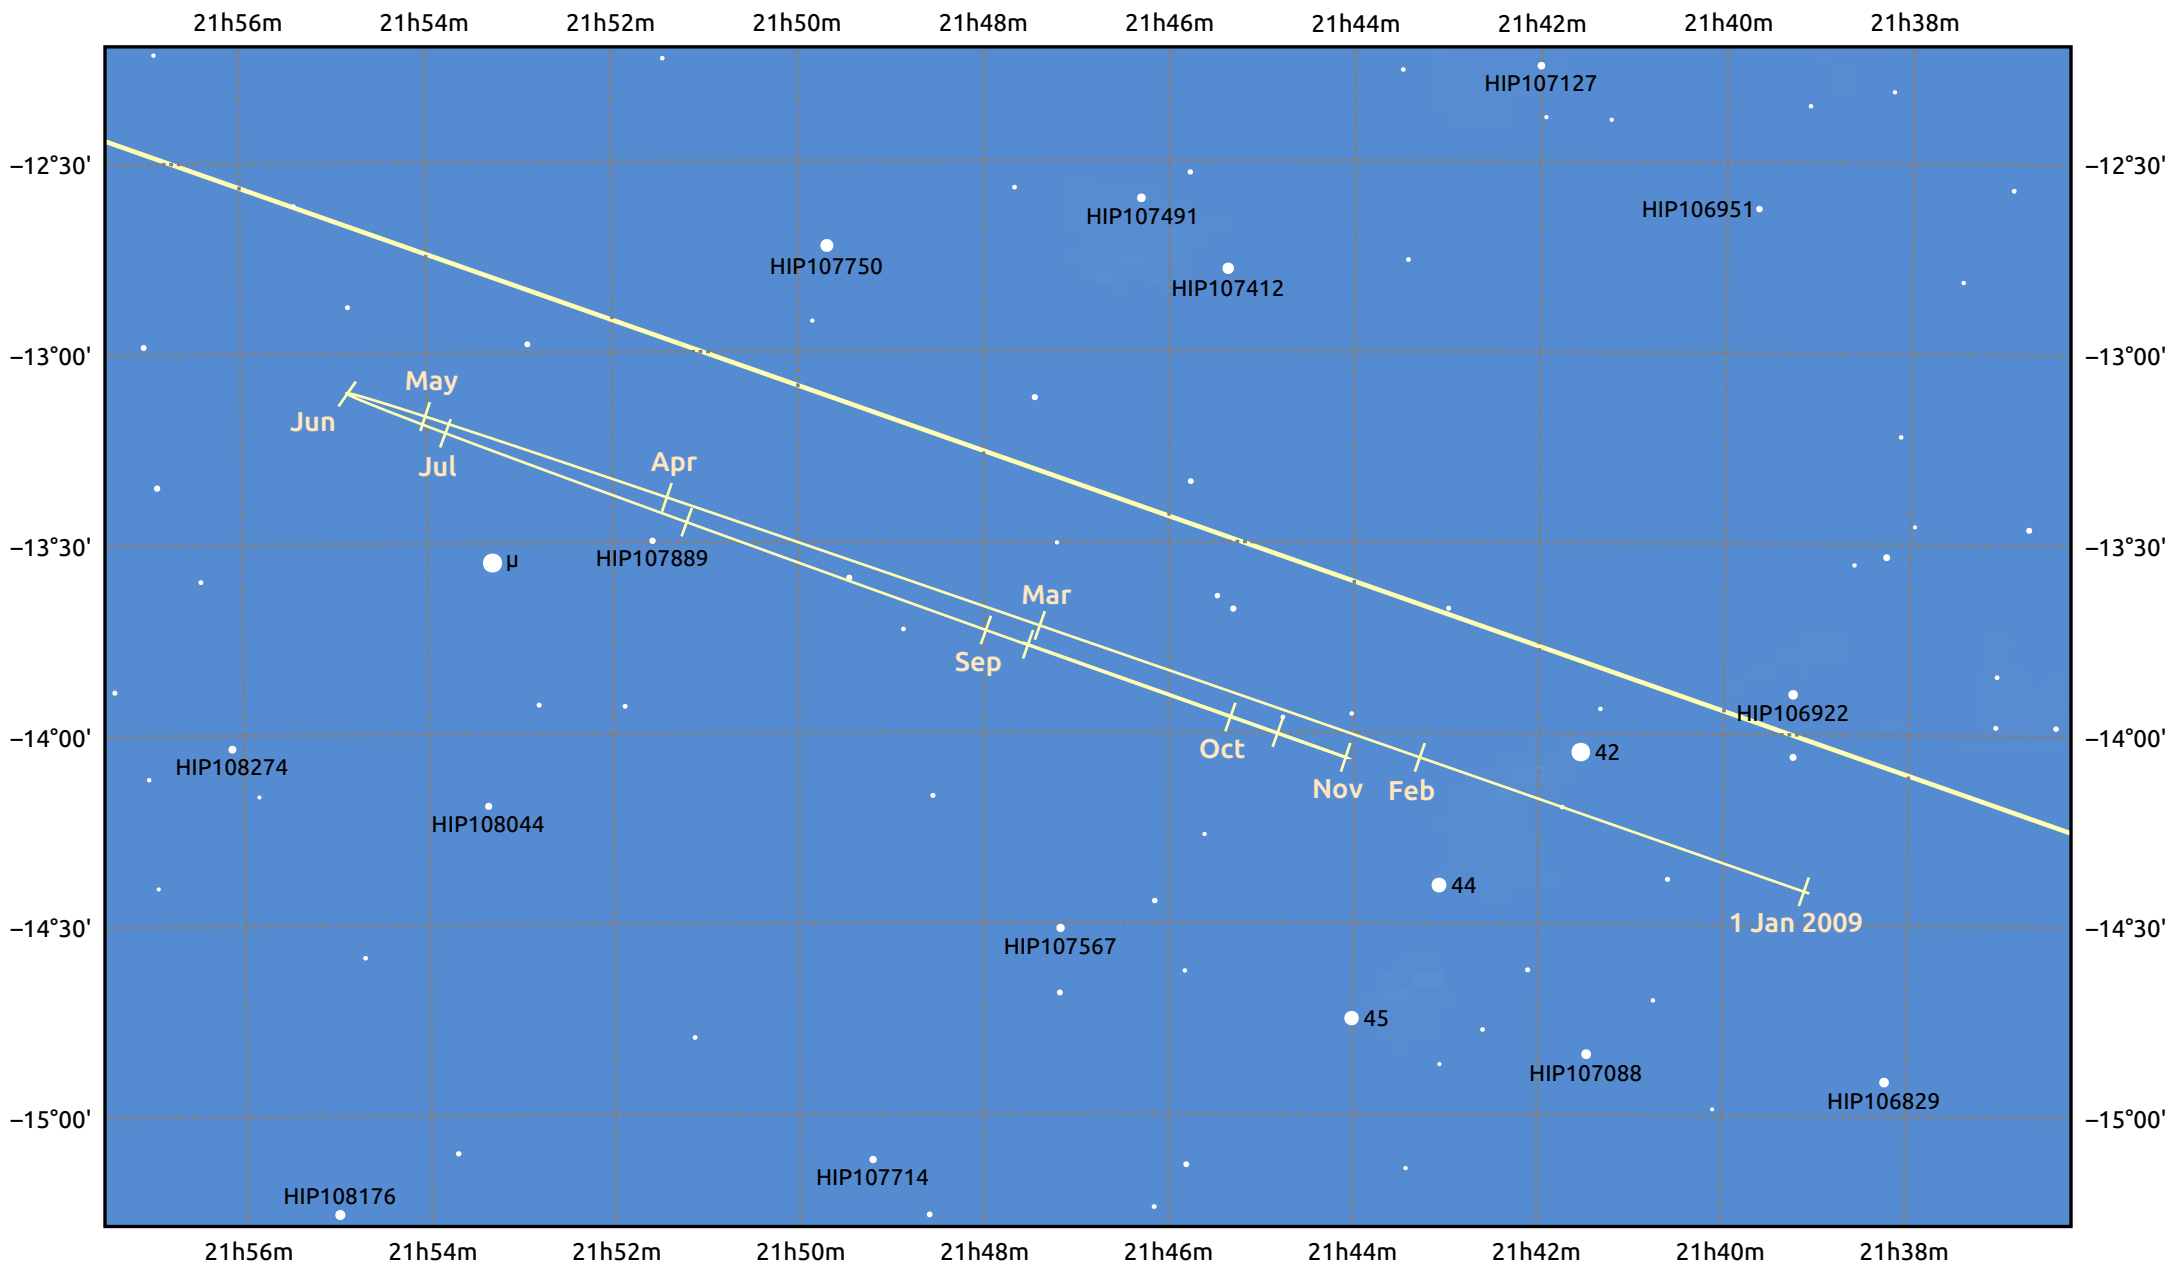

The path of Neptune in 2009

© Dominic Ford 2011–2025. Date markers placed at midnight UTC. Downloaded from <https://in-the-sky.org>

Magnitude scale: 10.0 9.0 8.0 7.0 6.0 5.0

Ecliptic Plane

- Galaxy
- Bright nebula
- Open cluster
- Globular cluster
- Planetary nebula

Date	Mag	Angular size
2009 Jan 1	8.0	2.2"
2009 Apr 1	8.0	2.2"
2009 Jul 1	7.9	2.3"
2009 Oct 1	7.9	2.3"
2010 Jan 1	8.0	2.2"