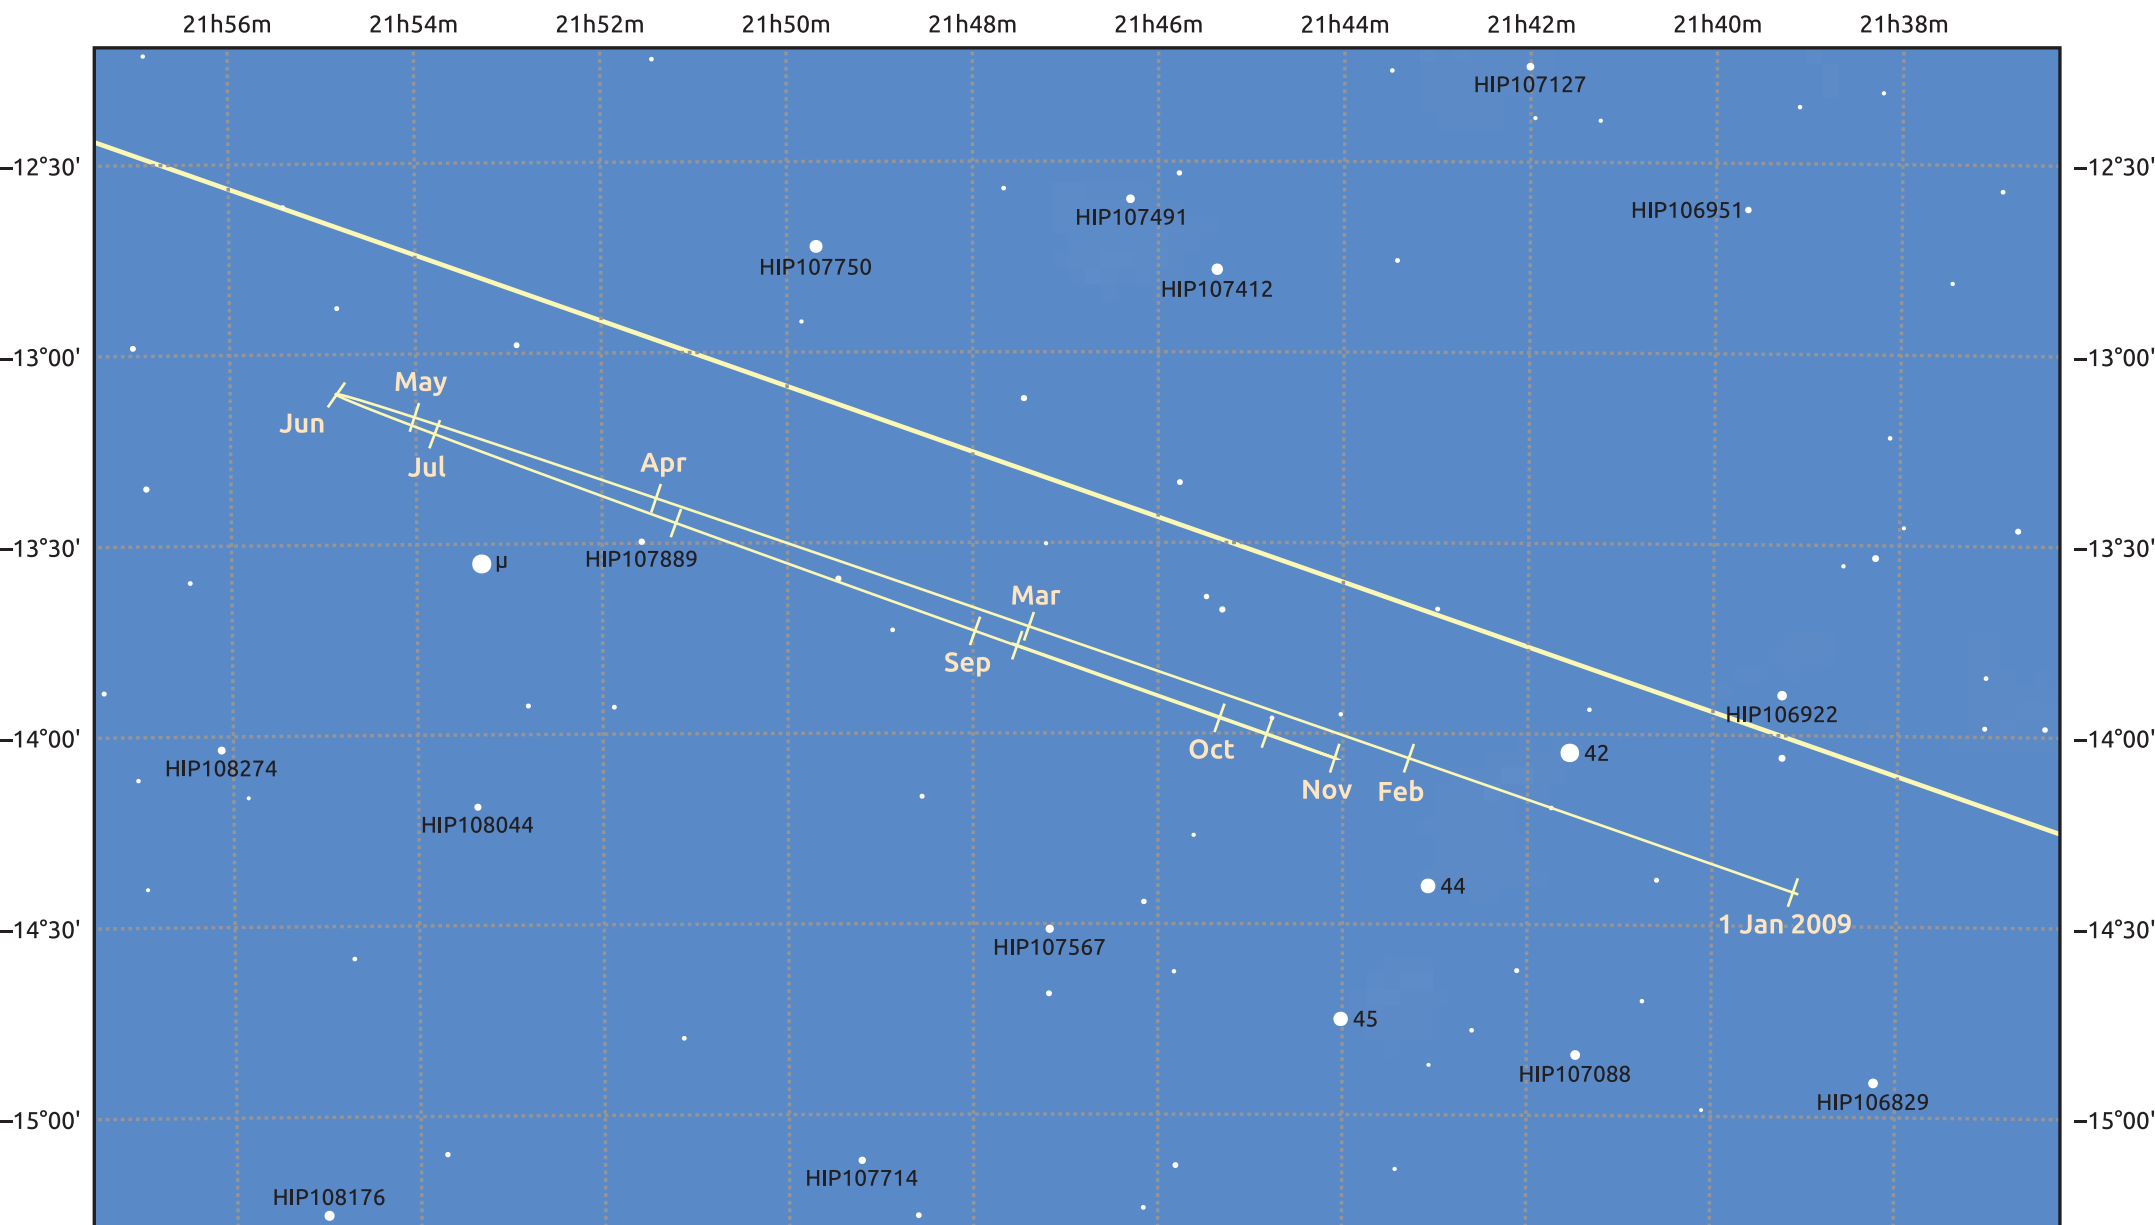

The path of Neptune in 2009

© Dominic Ford 2011–2025. Date markers placed at midnight UTC. Downloaded from <https://in-the-sky.org>

Magnitude scale: • 10.0 • 9.0 • 8.0 • 7.0 • 6.0 • 5.0

— Ecliptic Plane

Galaxy Bright nebula Open cluster Globular cluster Planetary nebula

Date	Mag	Angular size
2009 Jan 1	8.0	2.2"
2009 Apr 1	8.0	2.2"
2009 Jul 1	7.9	2.3"
2009 Oct 1	7.9	2.3"
2010 Jan 1	8.0	2.2"