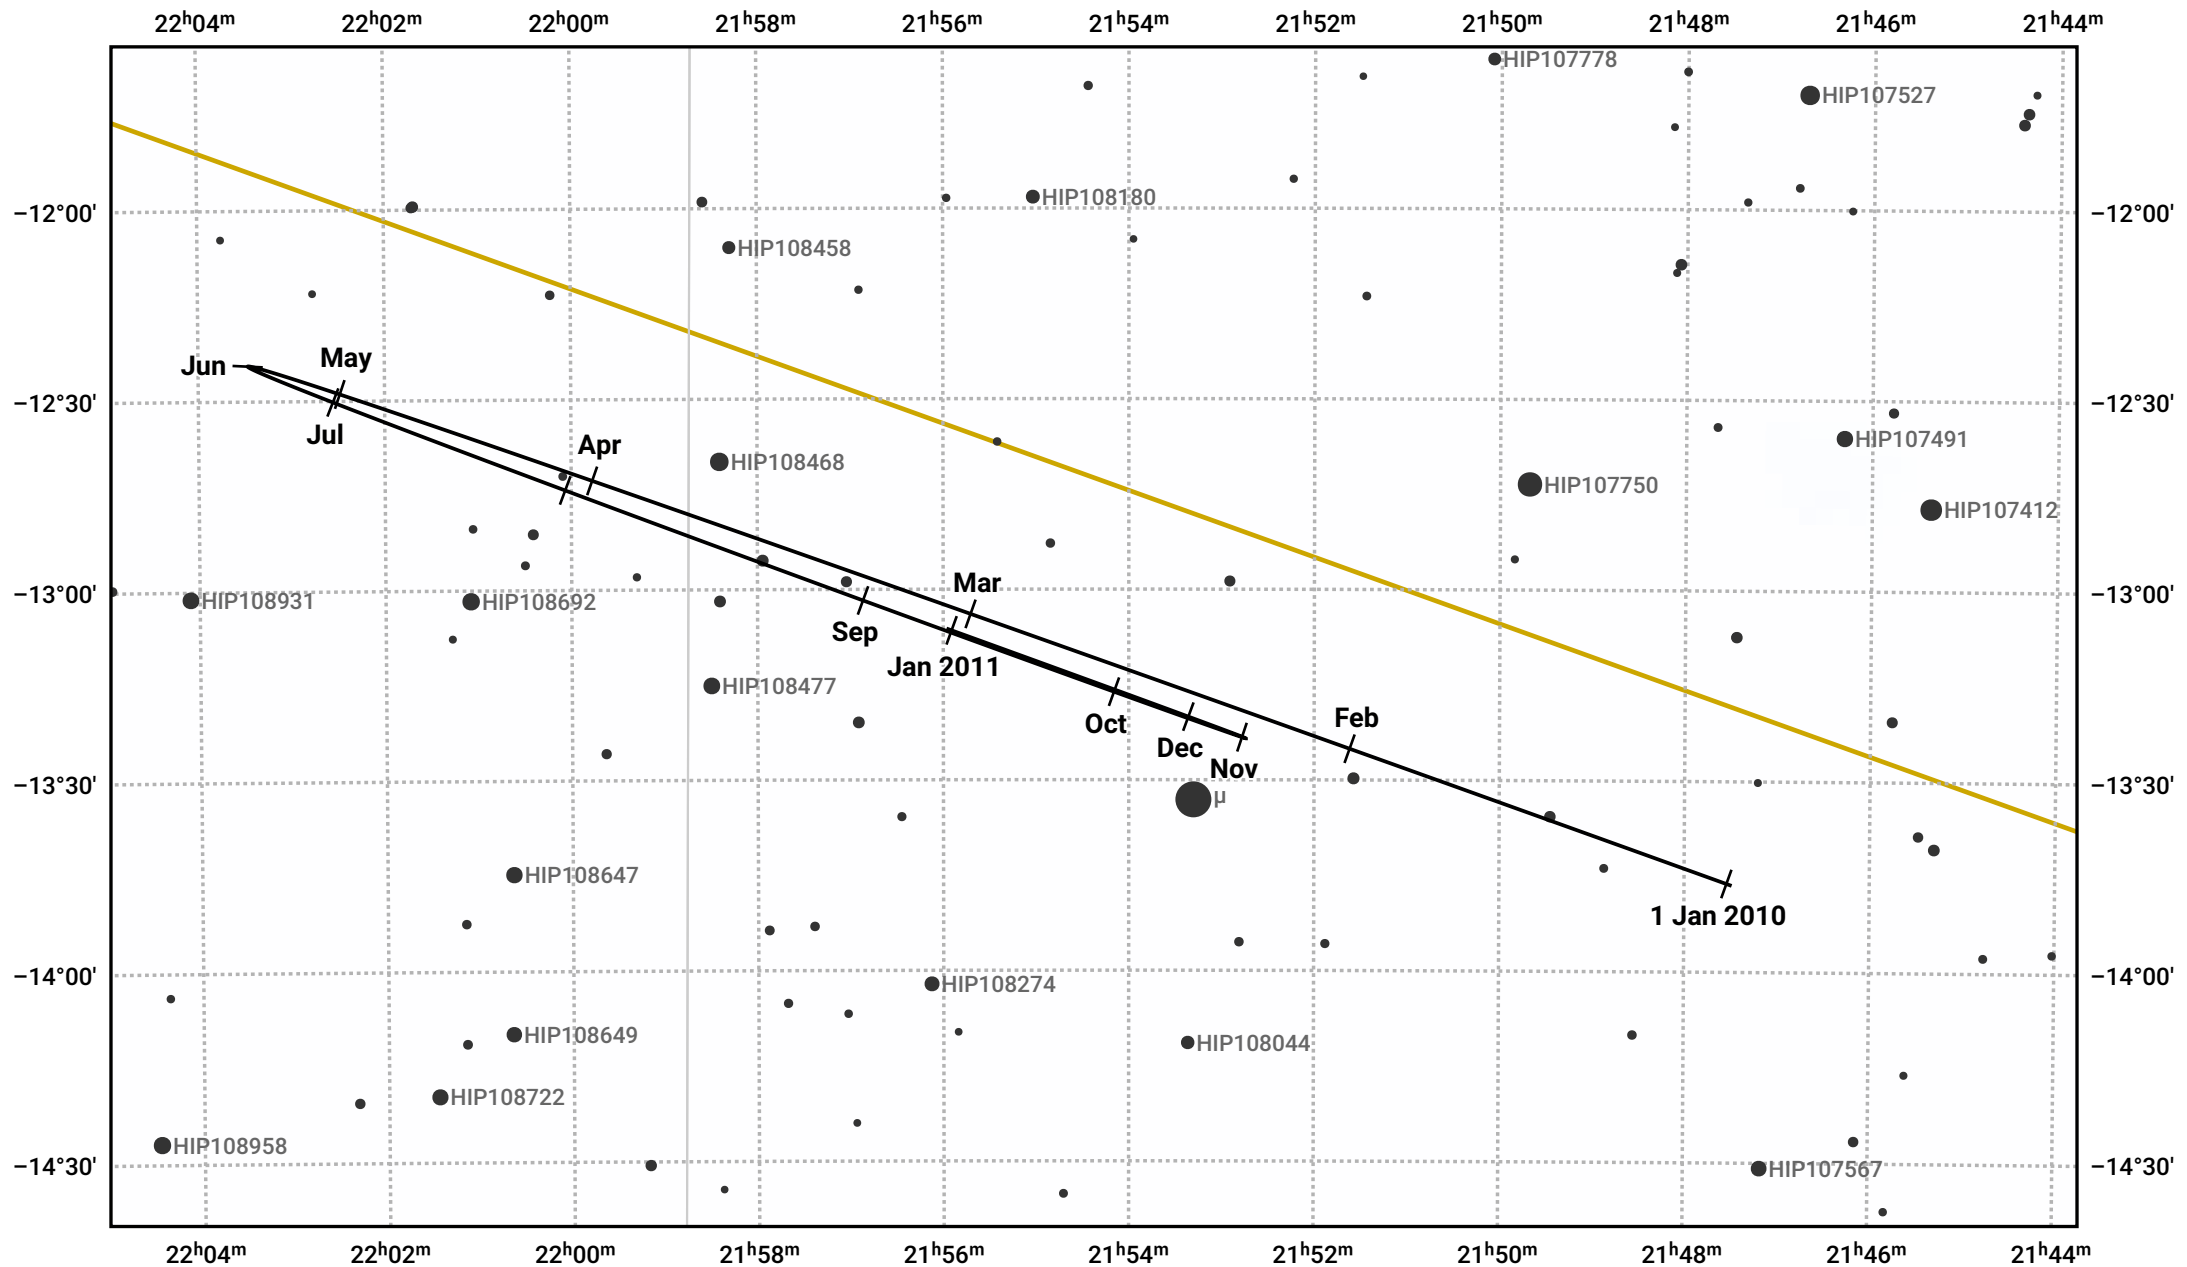

The path of Neptune in 2010

© Dominic Ford 2011–2023. Date markers placed at midnight UTC. Downloaded from <https://in-the-sky.org>

Magnitude scale: • 10.0 • 9.0 • 8.0 • 7.0 • 6.0 • 5.0

— Ecliptic Plane

● Galaxy
 ■ Bright nebula
 ● Open cluster
 ● Globular cluster

Date	Mag	Angular size
2010 Jan 1	8.0	2.2"
2010 Apr 1	8.0	2.2"
2010 Jul 1	7.9	2.3"
2010 Oct 1	7.8	2.3"
2011 Jan 1	8.0	2.2"