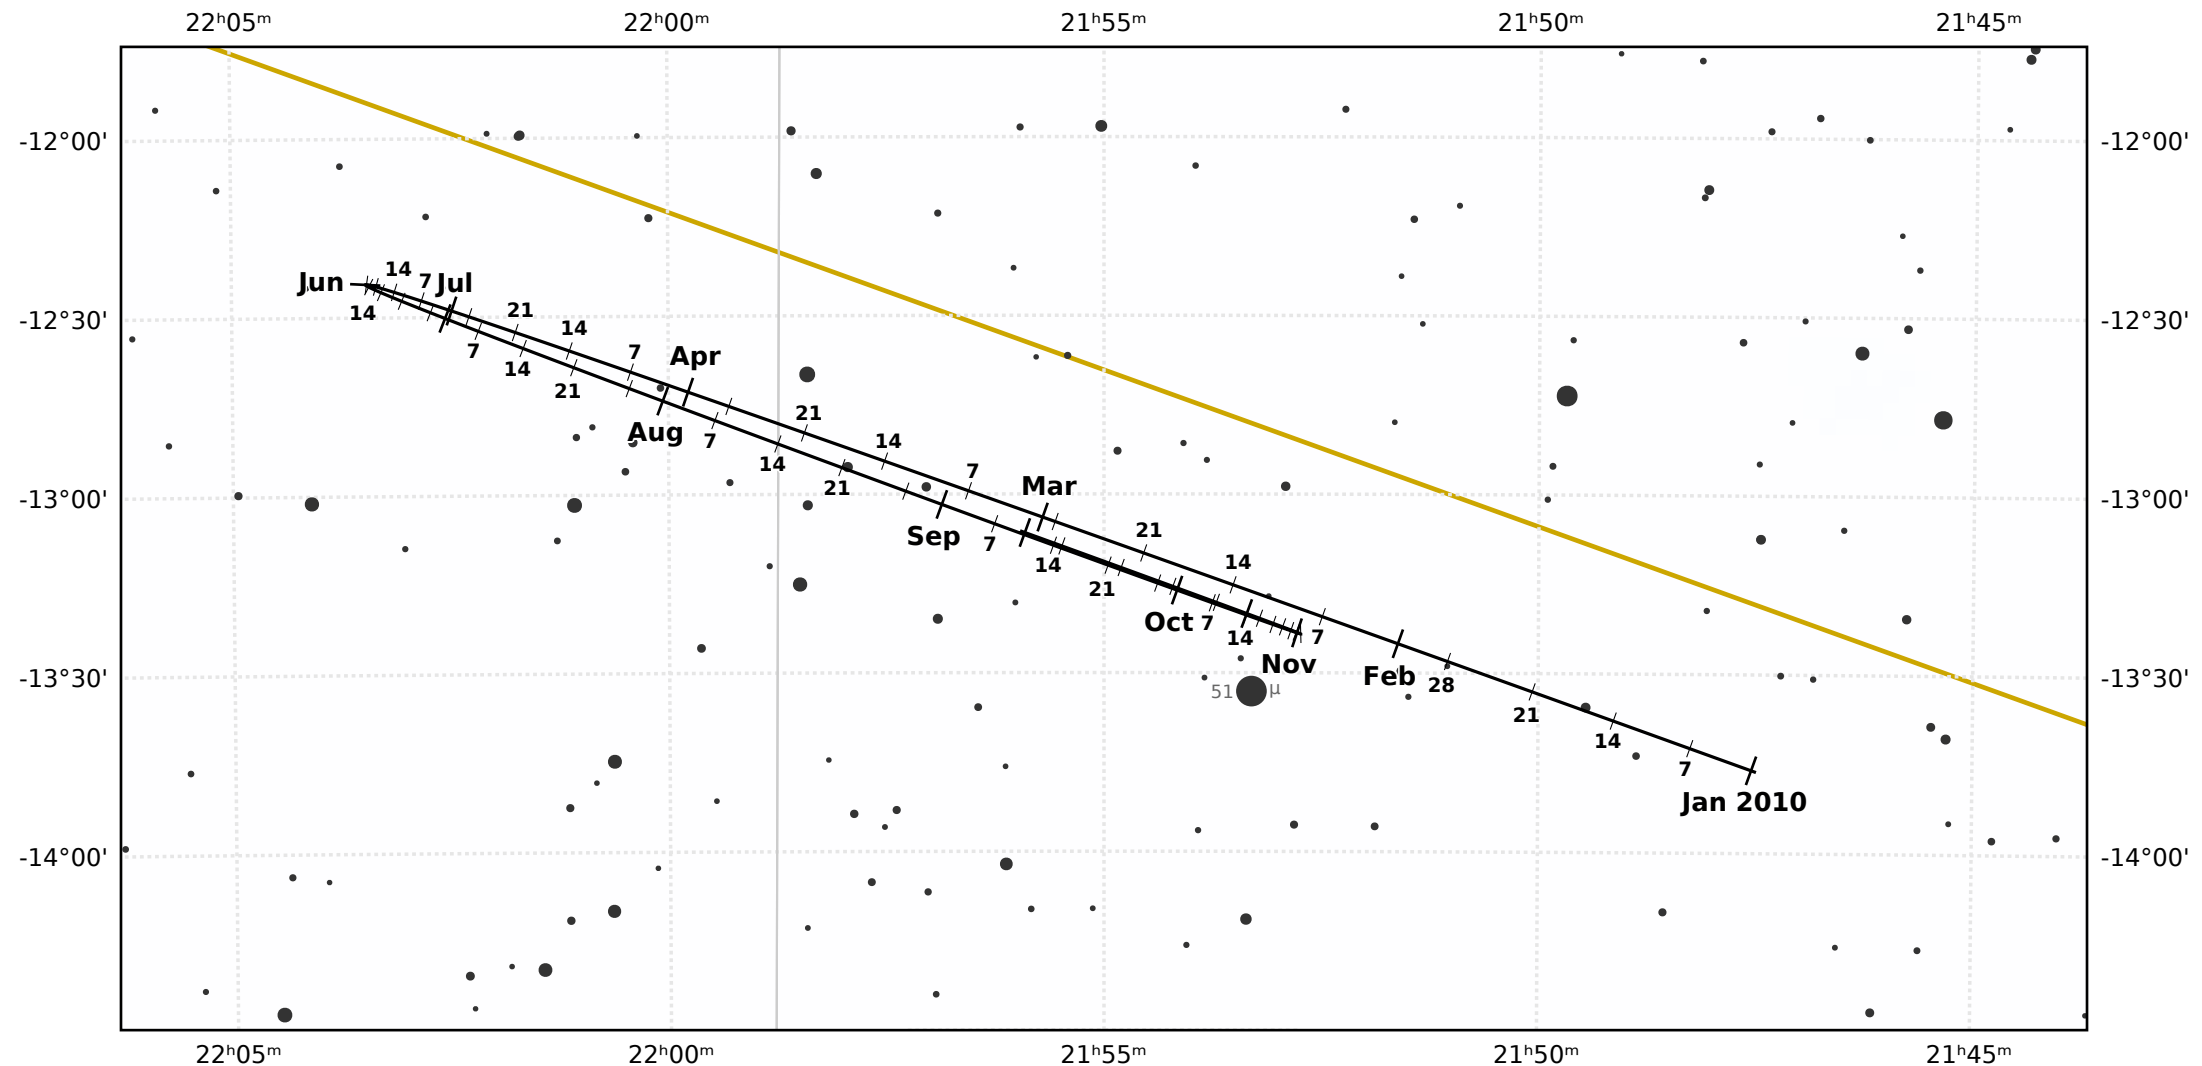

# The path of Neptune in 2010

© Dominic Ford 2011-2020. Downloaded from <https://in-the-sky.org>

Magnitude scale: •10.5 •10.0 •9.5 •9.0 •8.5 •8.0 •7.5 •7.0 •6.5 •6.0 •5.5 •5.0

— The Equator — Ecliptic Plane — Galactic Plane