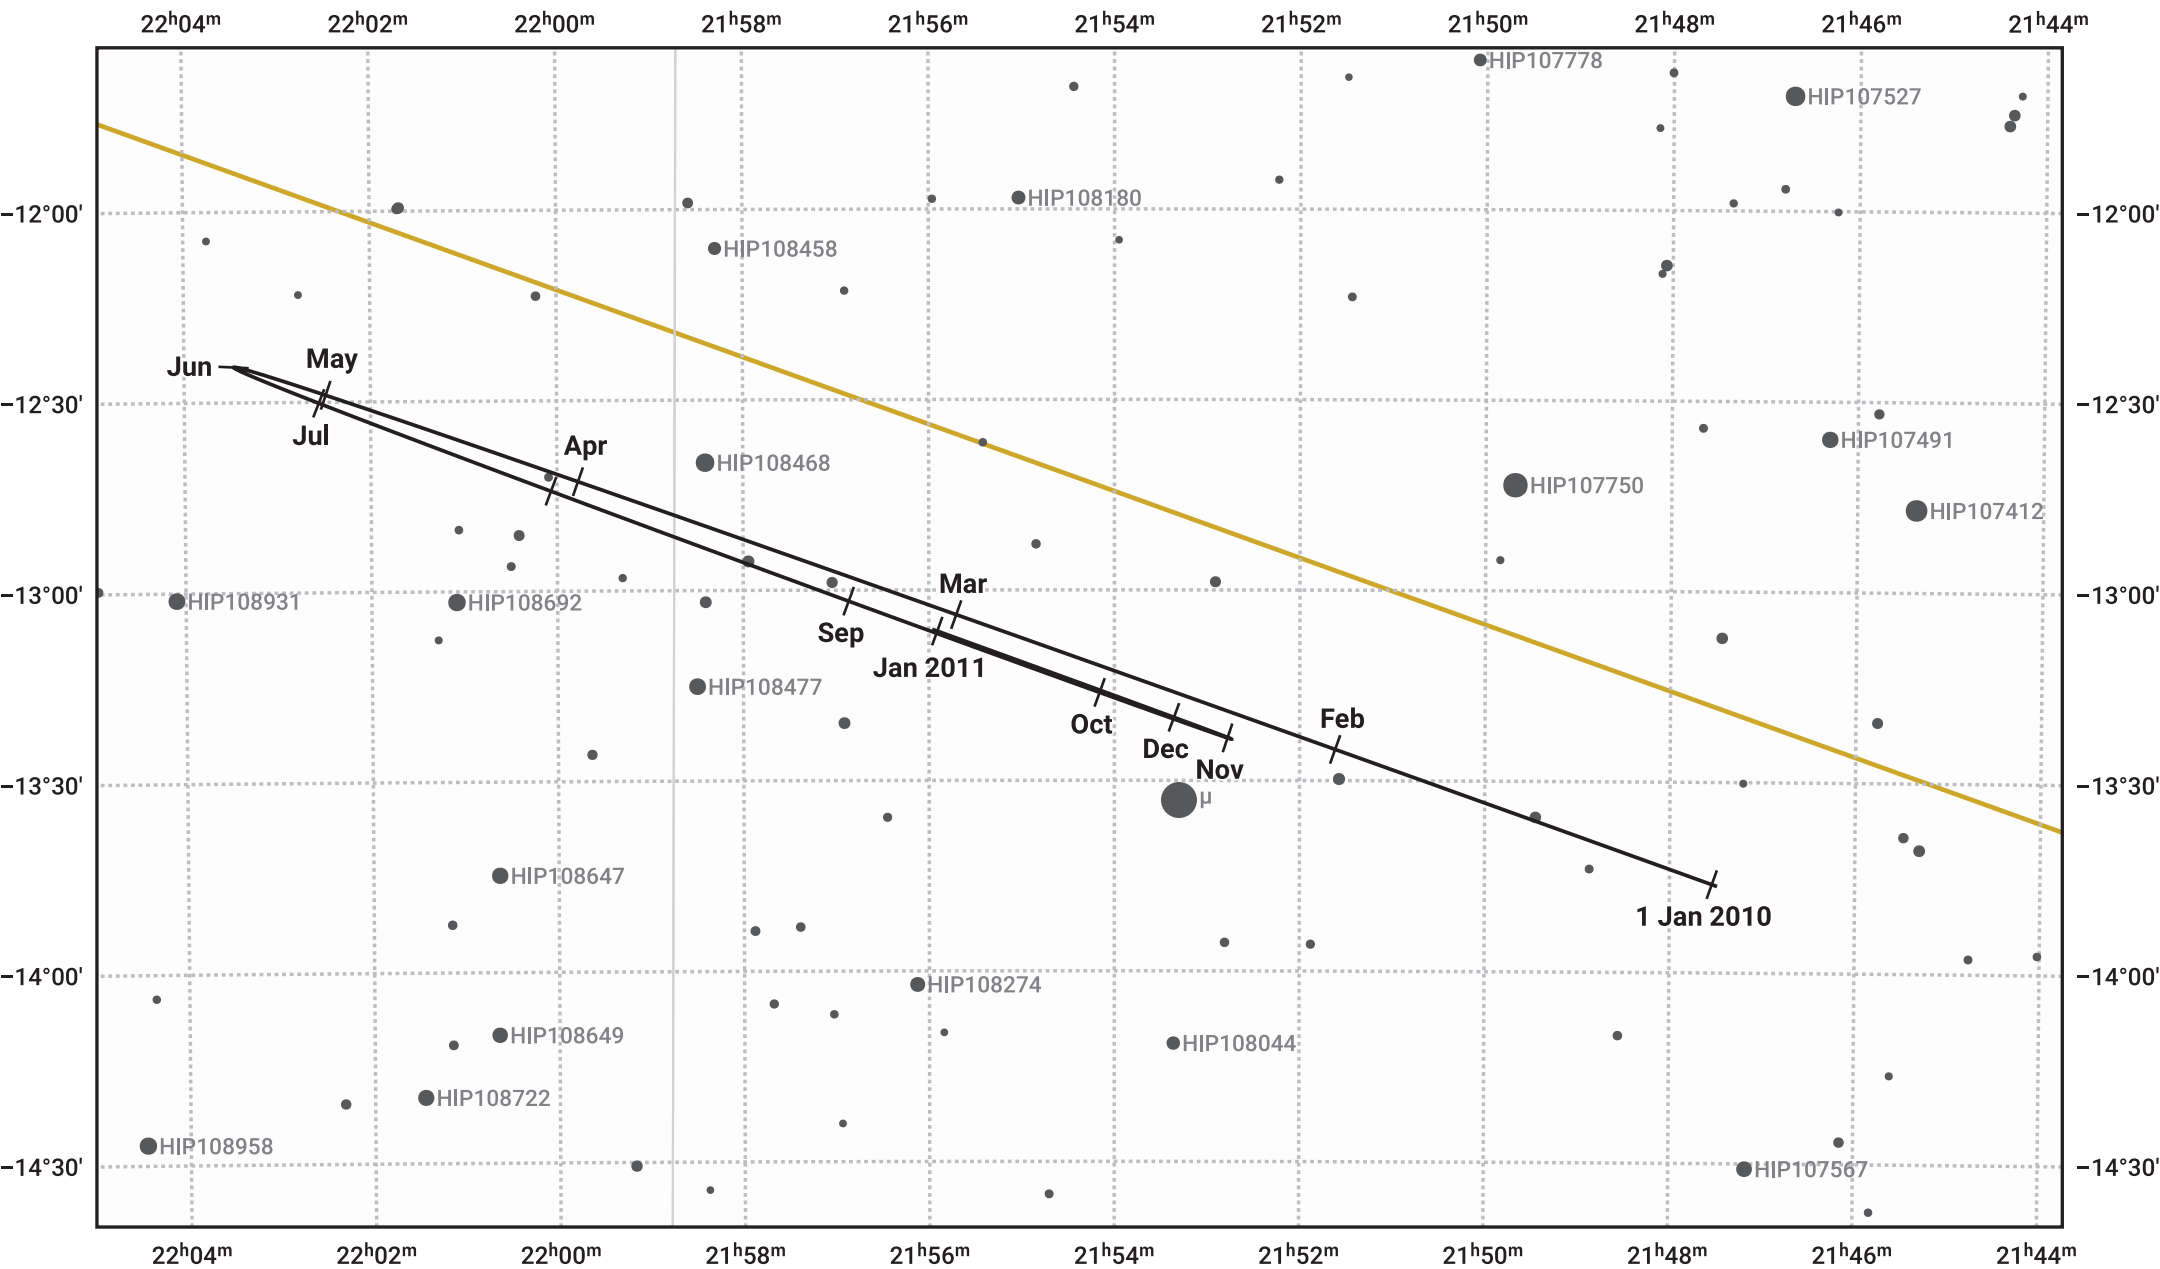

The path of Neptune in 2010

© Dominic Ford 2011–2024. Date markers placed at midnight UTC. Downloaded from <https://in-the-sky.org>

Magnitude scale: • 10.0 • 9.0 • 8.0 • 7.0 • 6.0 • 5.0

— Ecliptic Plane

- Galaxy
- Bright nebula
- Open cluster
- Globular cluster

Date	Mag	Angular size
2010 Jan 1	8.0	2.2"
2010 Apr 1	8.0	2.2"
2010 Jul 1	7.9	2.3"
2010 Oct 1	7.8	2.3"
2011 Jan 1	8.0	2.2"