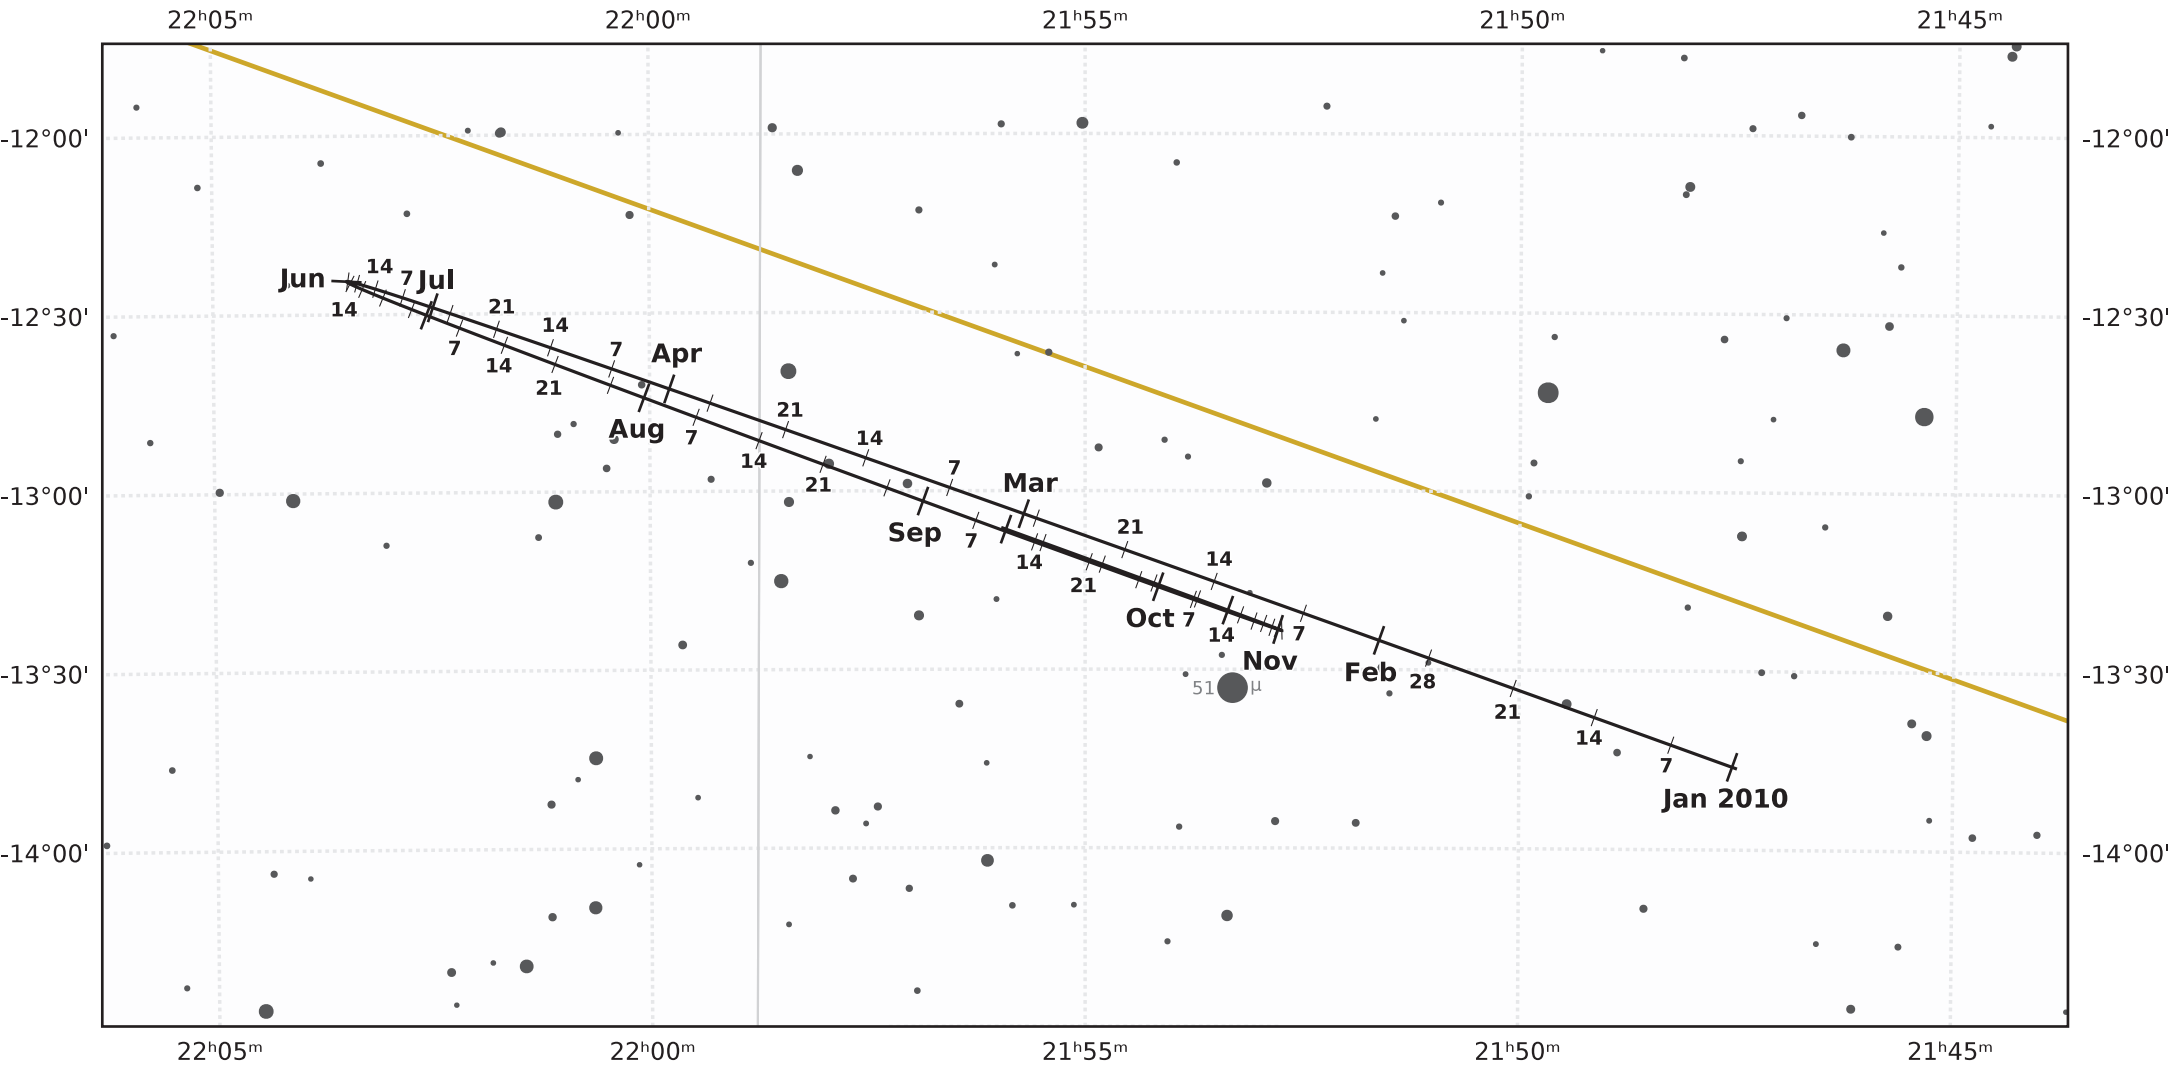

The path of Neptune in 2010

© Dominic Ford 2011-2020. Downloaded from <https://in-the-sky.org>

Magnitude scale: •10.5 •10.0 •9.5 •9.0 •8.5 •8.0 •7.5 •7.0 •6.5 •6.0 •5.5 •5.0

— The Equator

— Ecliptic Plane

— Galactic Plane