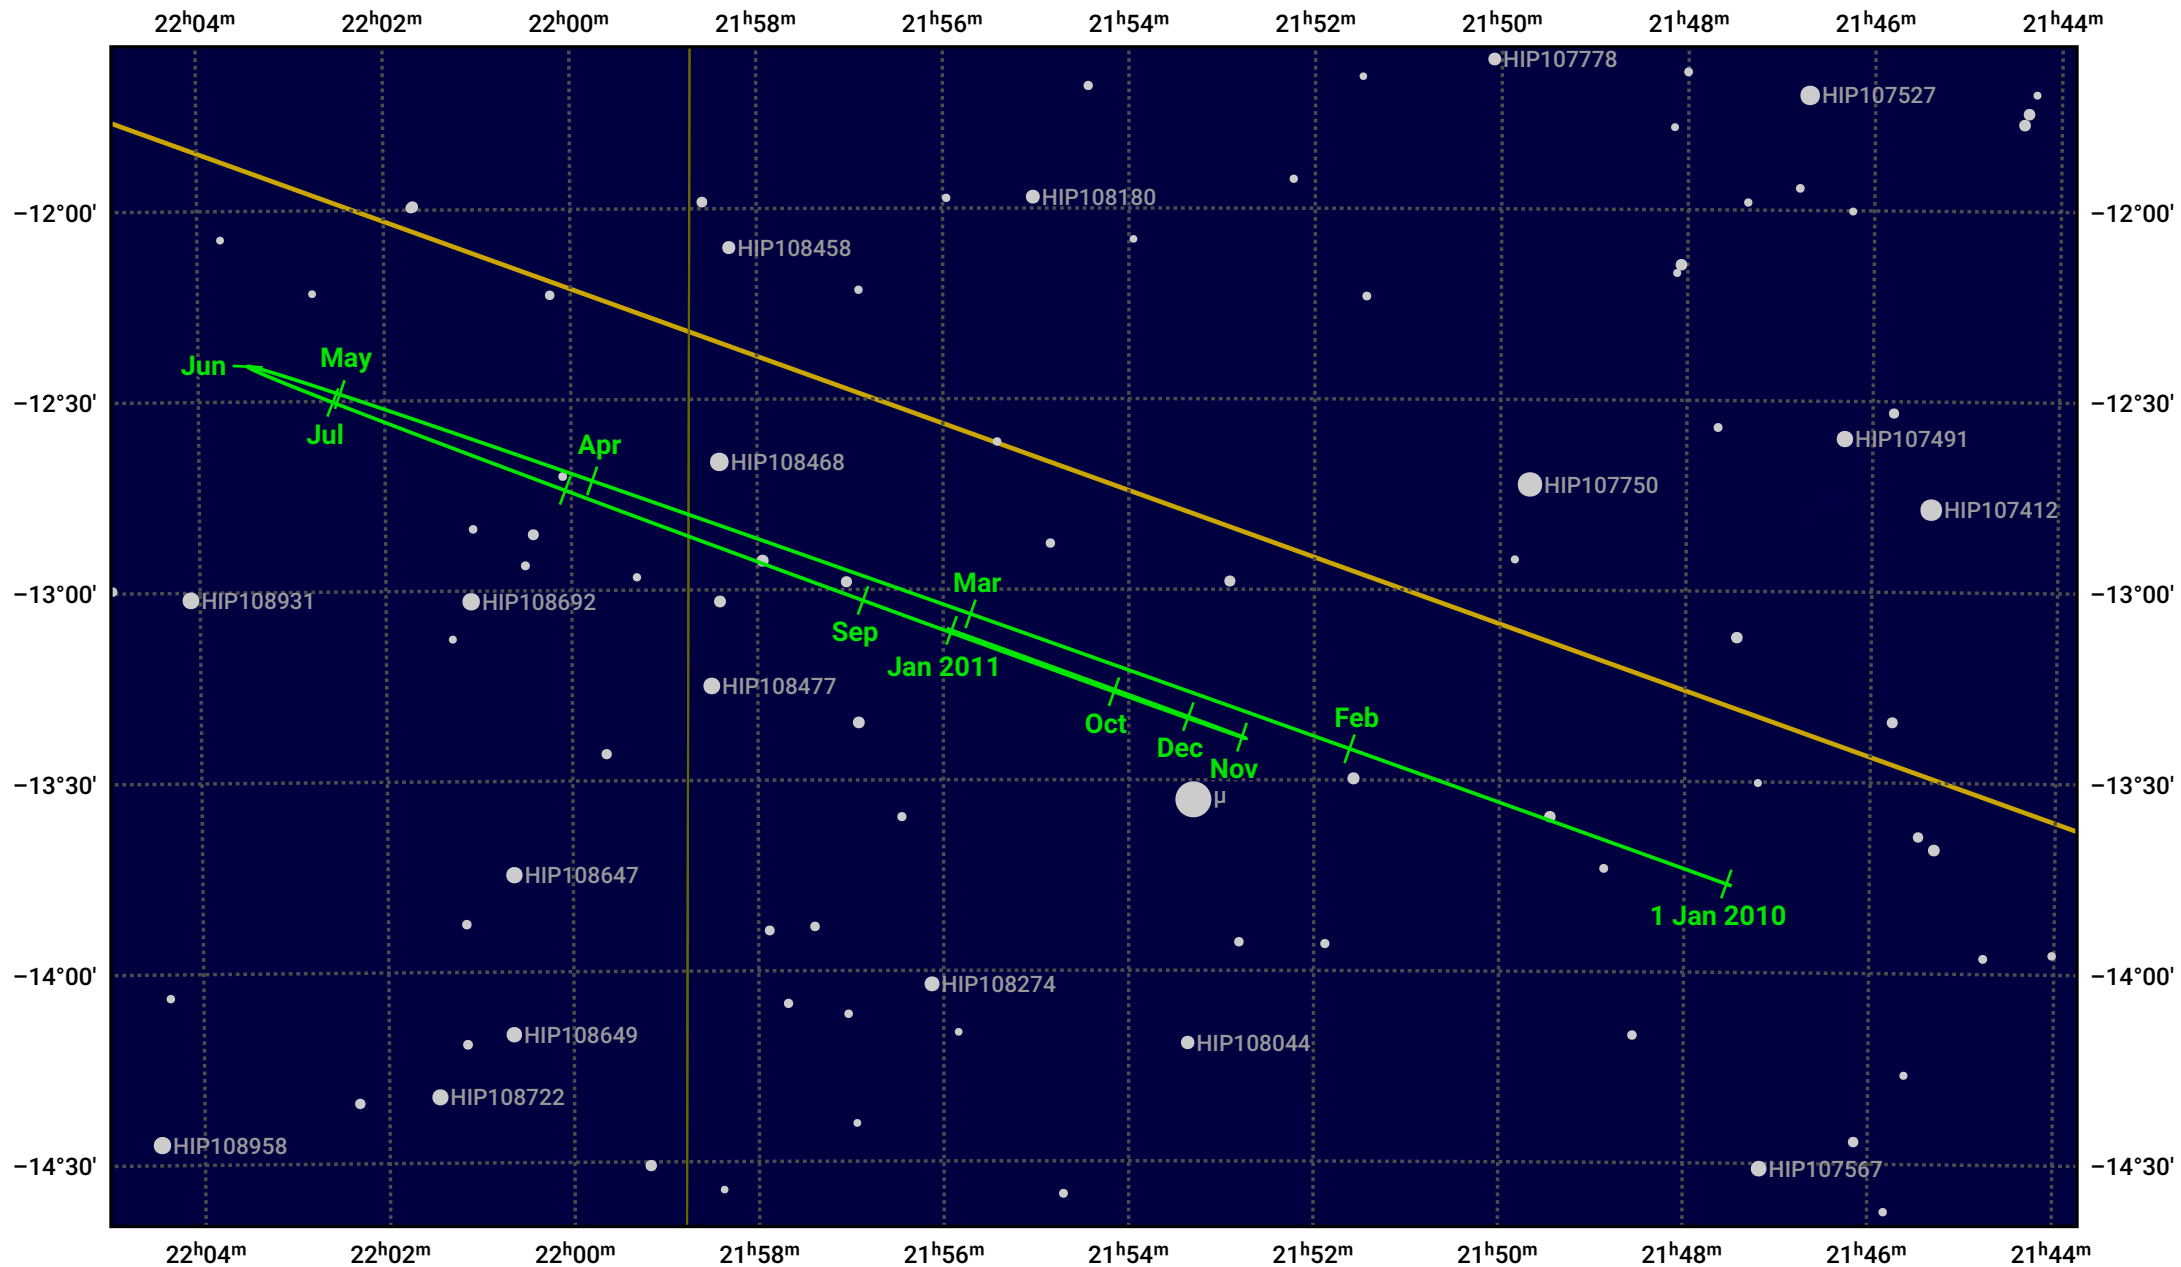

The path of Neptune in 2010

© Dominic Ford 2011–2024. Date markers placed at midnight UTC. Downloaded from <https://in-the-sky.org>

Magnitude scale: ● 10.0 ● 9.0 ● 8.0 ● 7.0 ● 6.0 ● 5.0

— Ecliptic Plane

- Galaxy
- Bright nebula
- Open cluster
- ⊕ Globular cluster

Date	Mag	Angular size
2010 Jan 1	8.0	2.2"
2010 Apr 1	8.0	2.2"
2010 Jul 1	7.9	2.3"
2010 Oct 1	7.8	2.3"
2011 Jan 1	8.0	2.2"