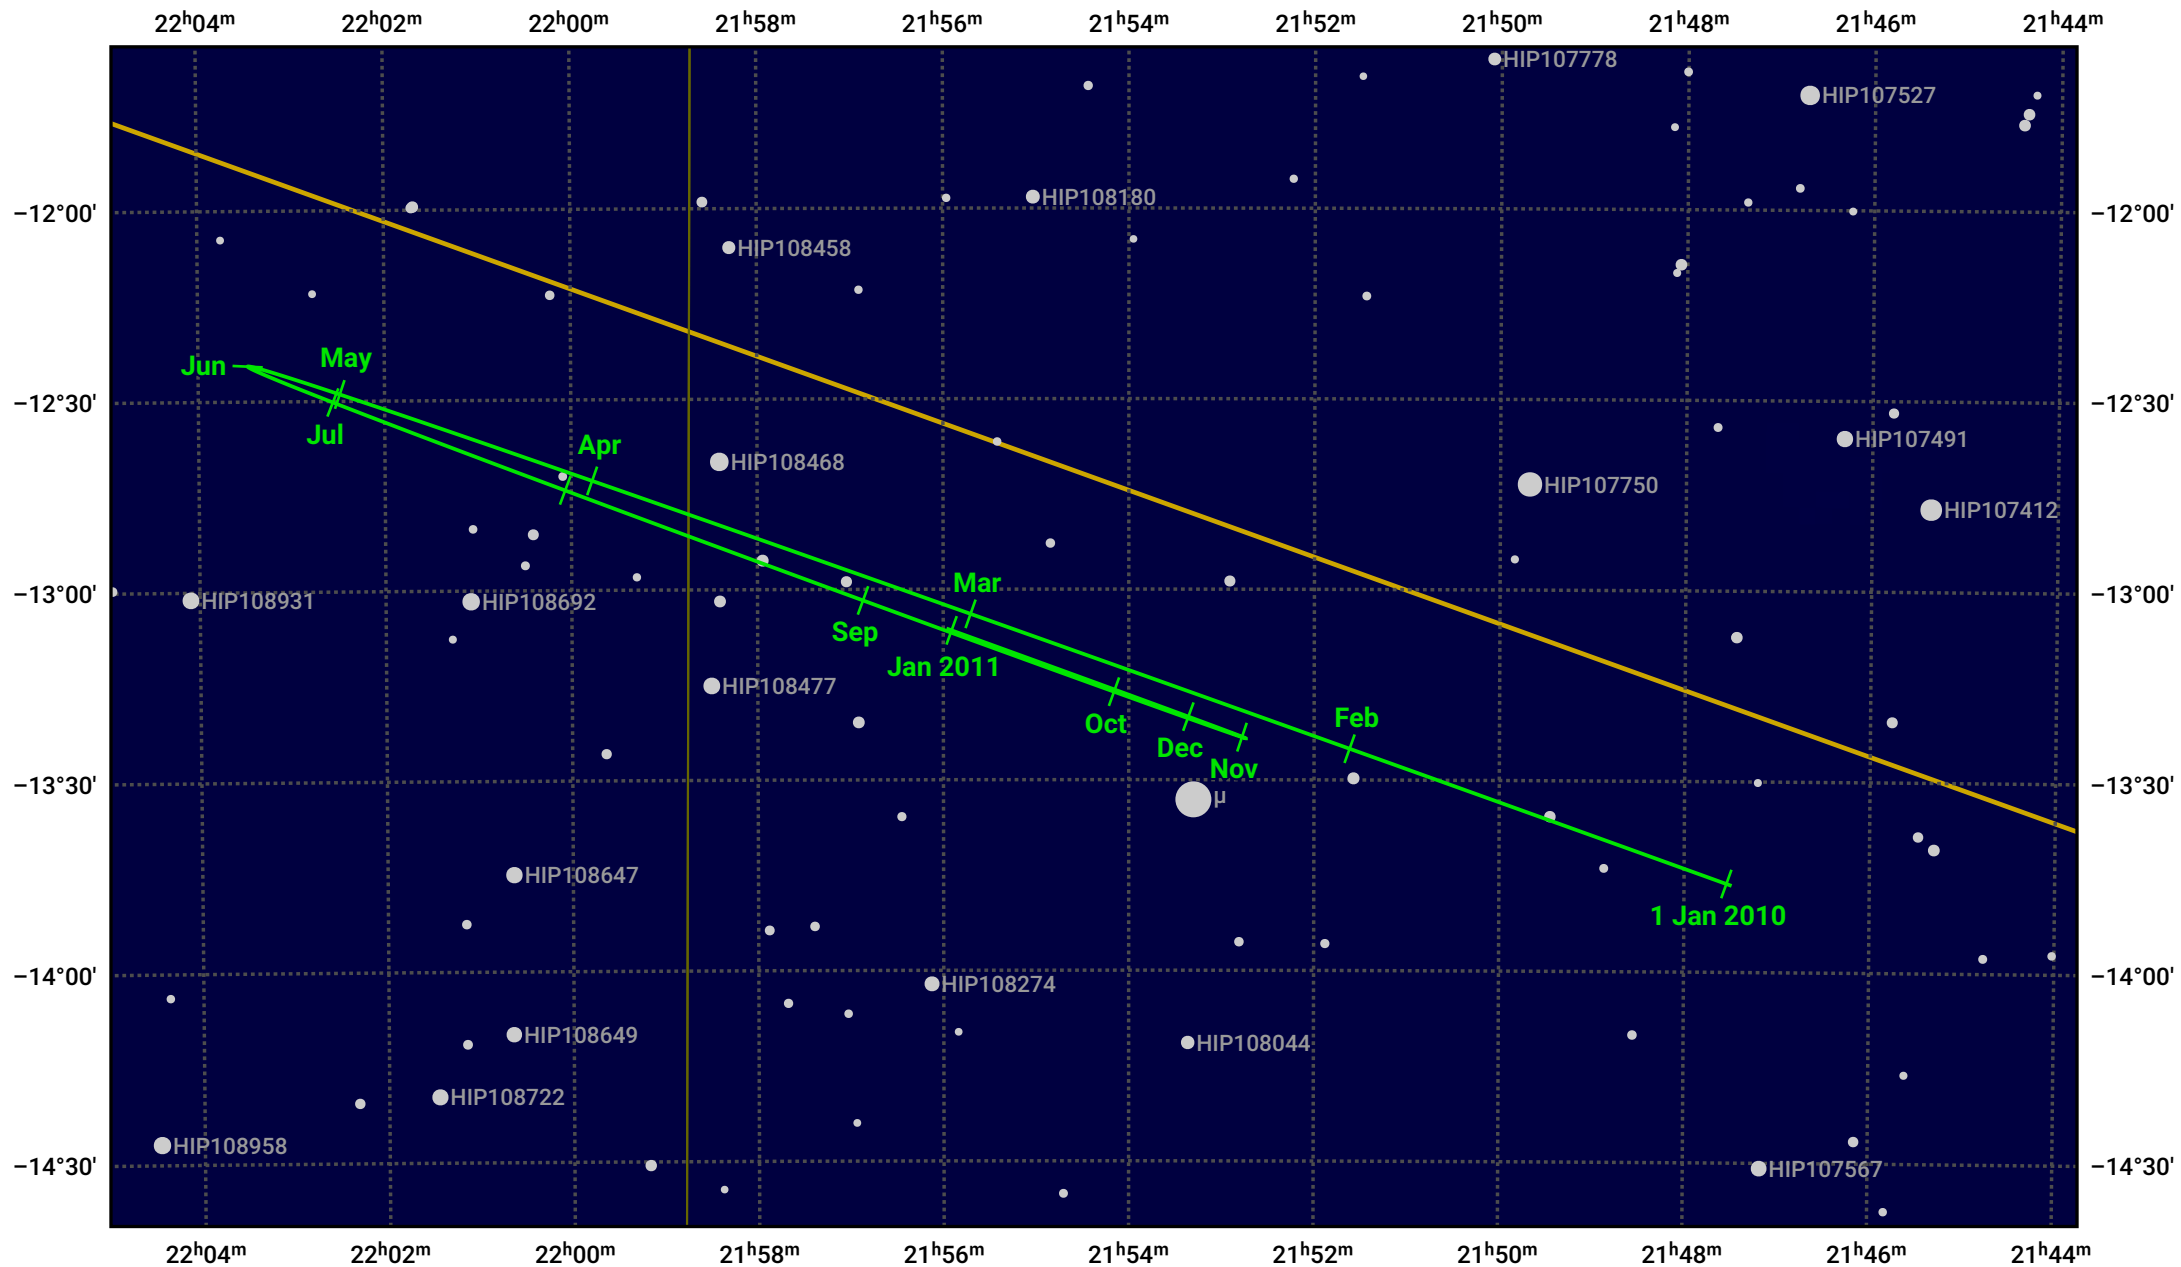

# The path of Neptune in 2010

© Dominic Ford 2011–2023. Date markers placed at midnight UTC. Downloaded from <https://in-the-sky.org>

Magnitude scale: ● 10.0 ● 9.0 ● 8.0 ● 7.0 ● 6.0 ● 5.0

— Ecliptic Plane

- Galaxy
- Bright nebula
- Open cluster
- Globular cluster

Date	Mag	Angular size
2010 Jan 1	8.0	2.2"
2010 Apr 1	8.0	2.2"
2010 Jul 1	7.9	2.3"
2010 Oct 1	7.8	2.3"
2011 Jan 1	8.0	2.2"