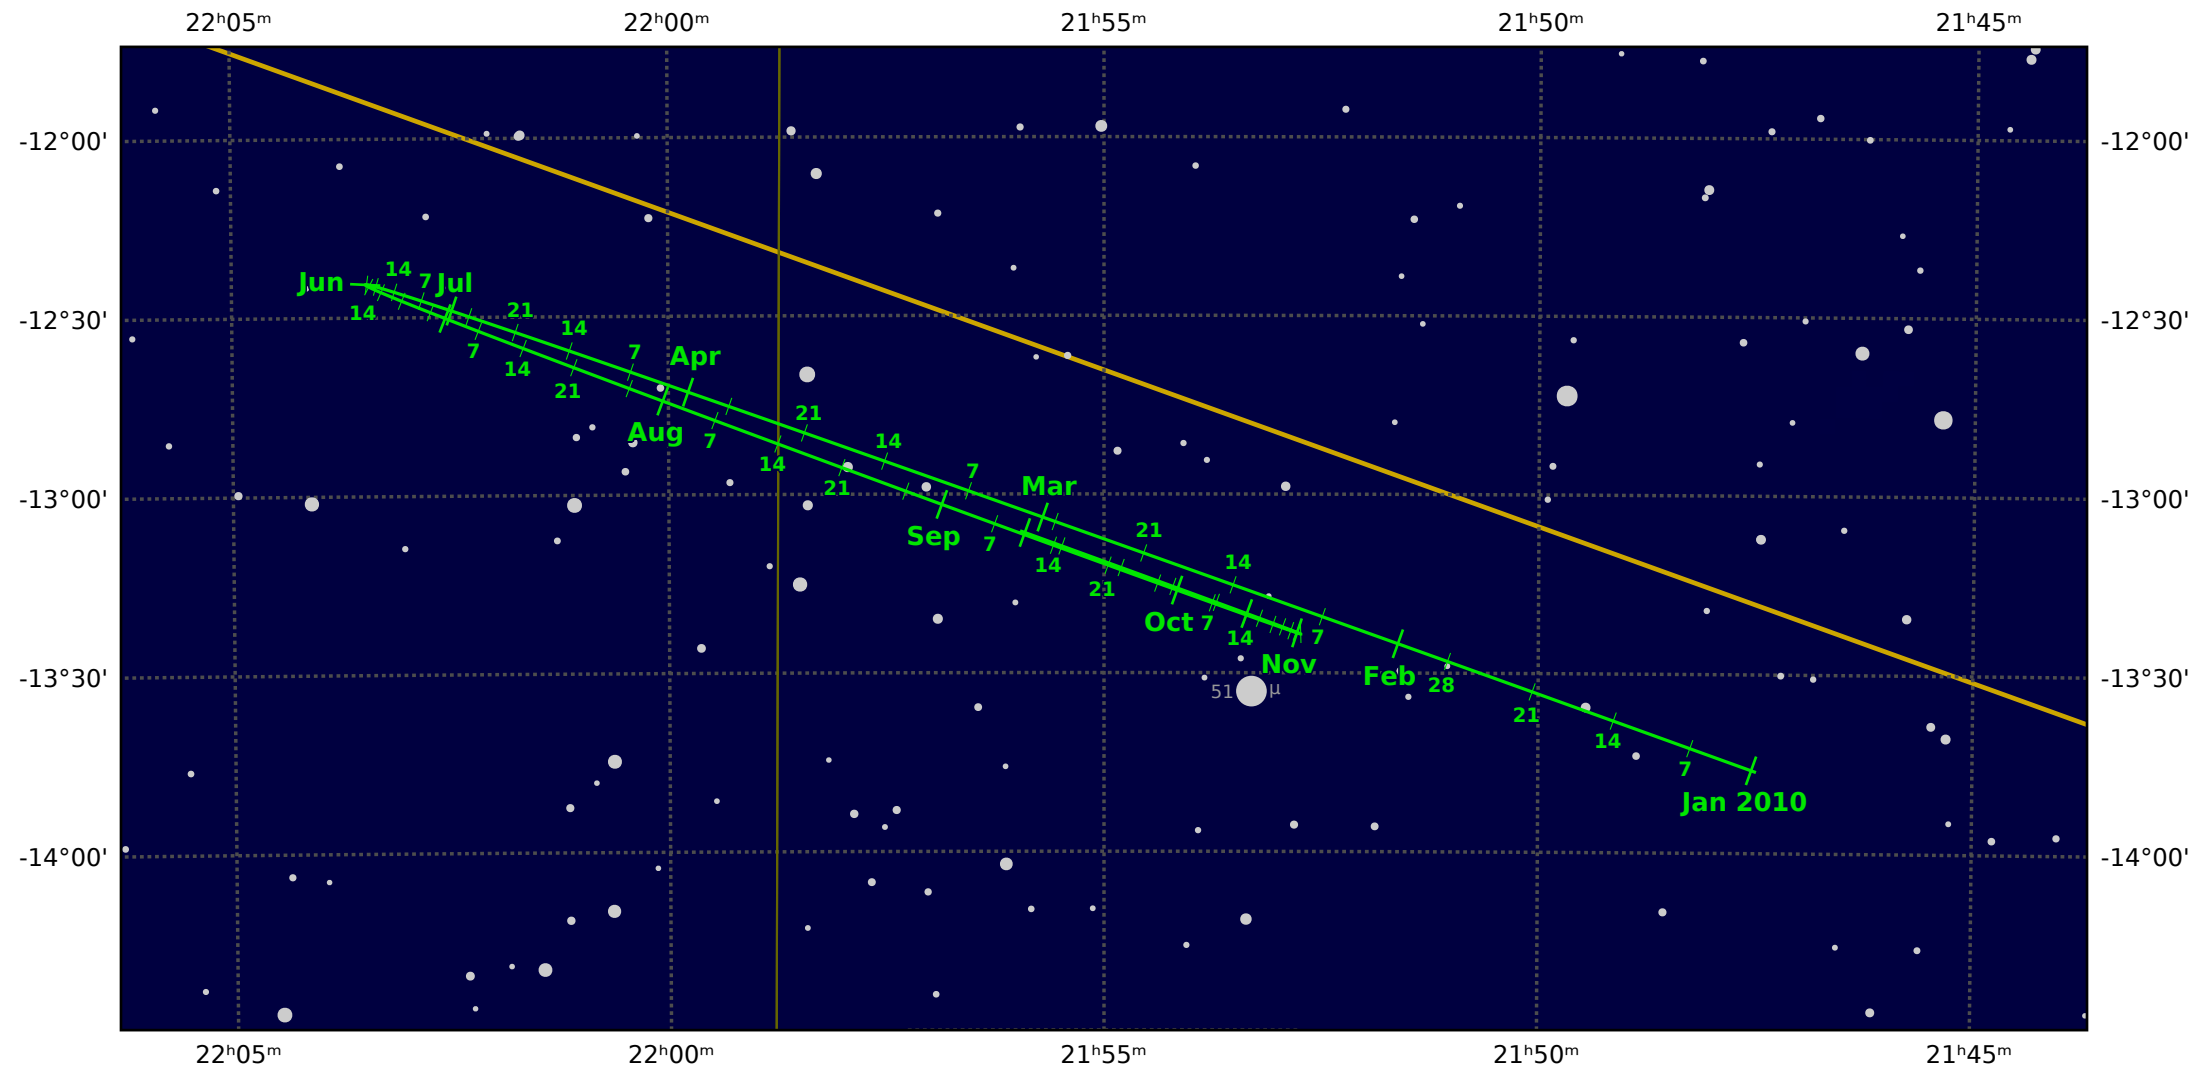

# The path of Neptune in 2010

© Dominic Ford 2011-2020. Downloaded from <https://in-the-sky.org>

Magnitude scale: •10.5 •10.0 •9.5 •9.0 •8.5 •8.0 •7.5 •7.0 •6.5 •6.0 •5.5 ●5.0

— Ecliptic Plane

— Galactic Plane