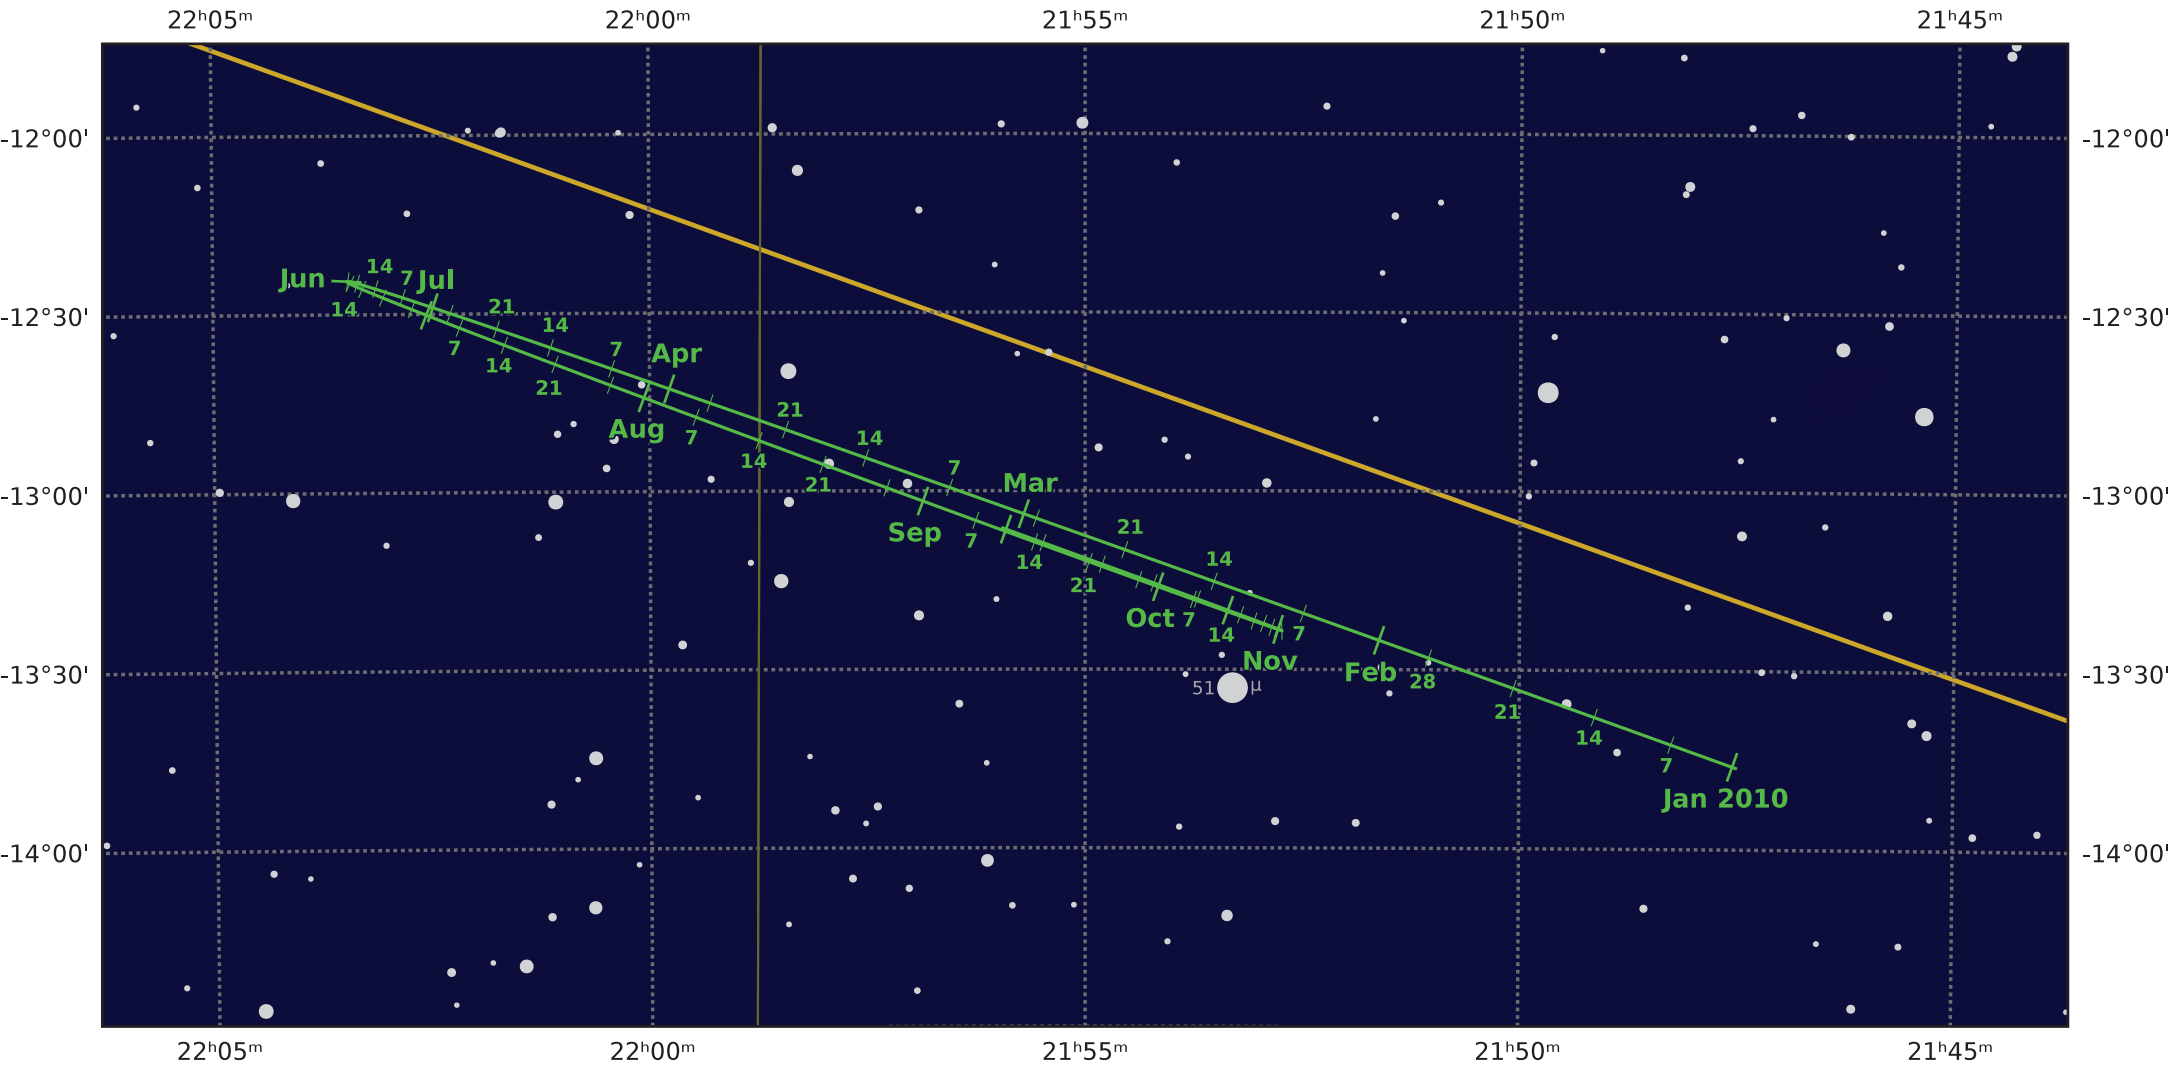

# The path of Neptune in 2010

© Dominic Ford 2011-2020. Downloaded from <https://in-the-sky.org>

Magnitude scale: •10.5 •10.0 •9.5 •9.0 •8.5 •8.0 •7.5 •7.0 •6.5 •6.0 •5.5 •5.0

— Ecliptic Plane

— Galactic Plane