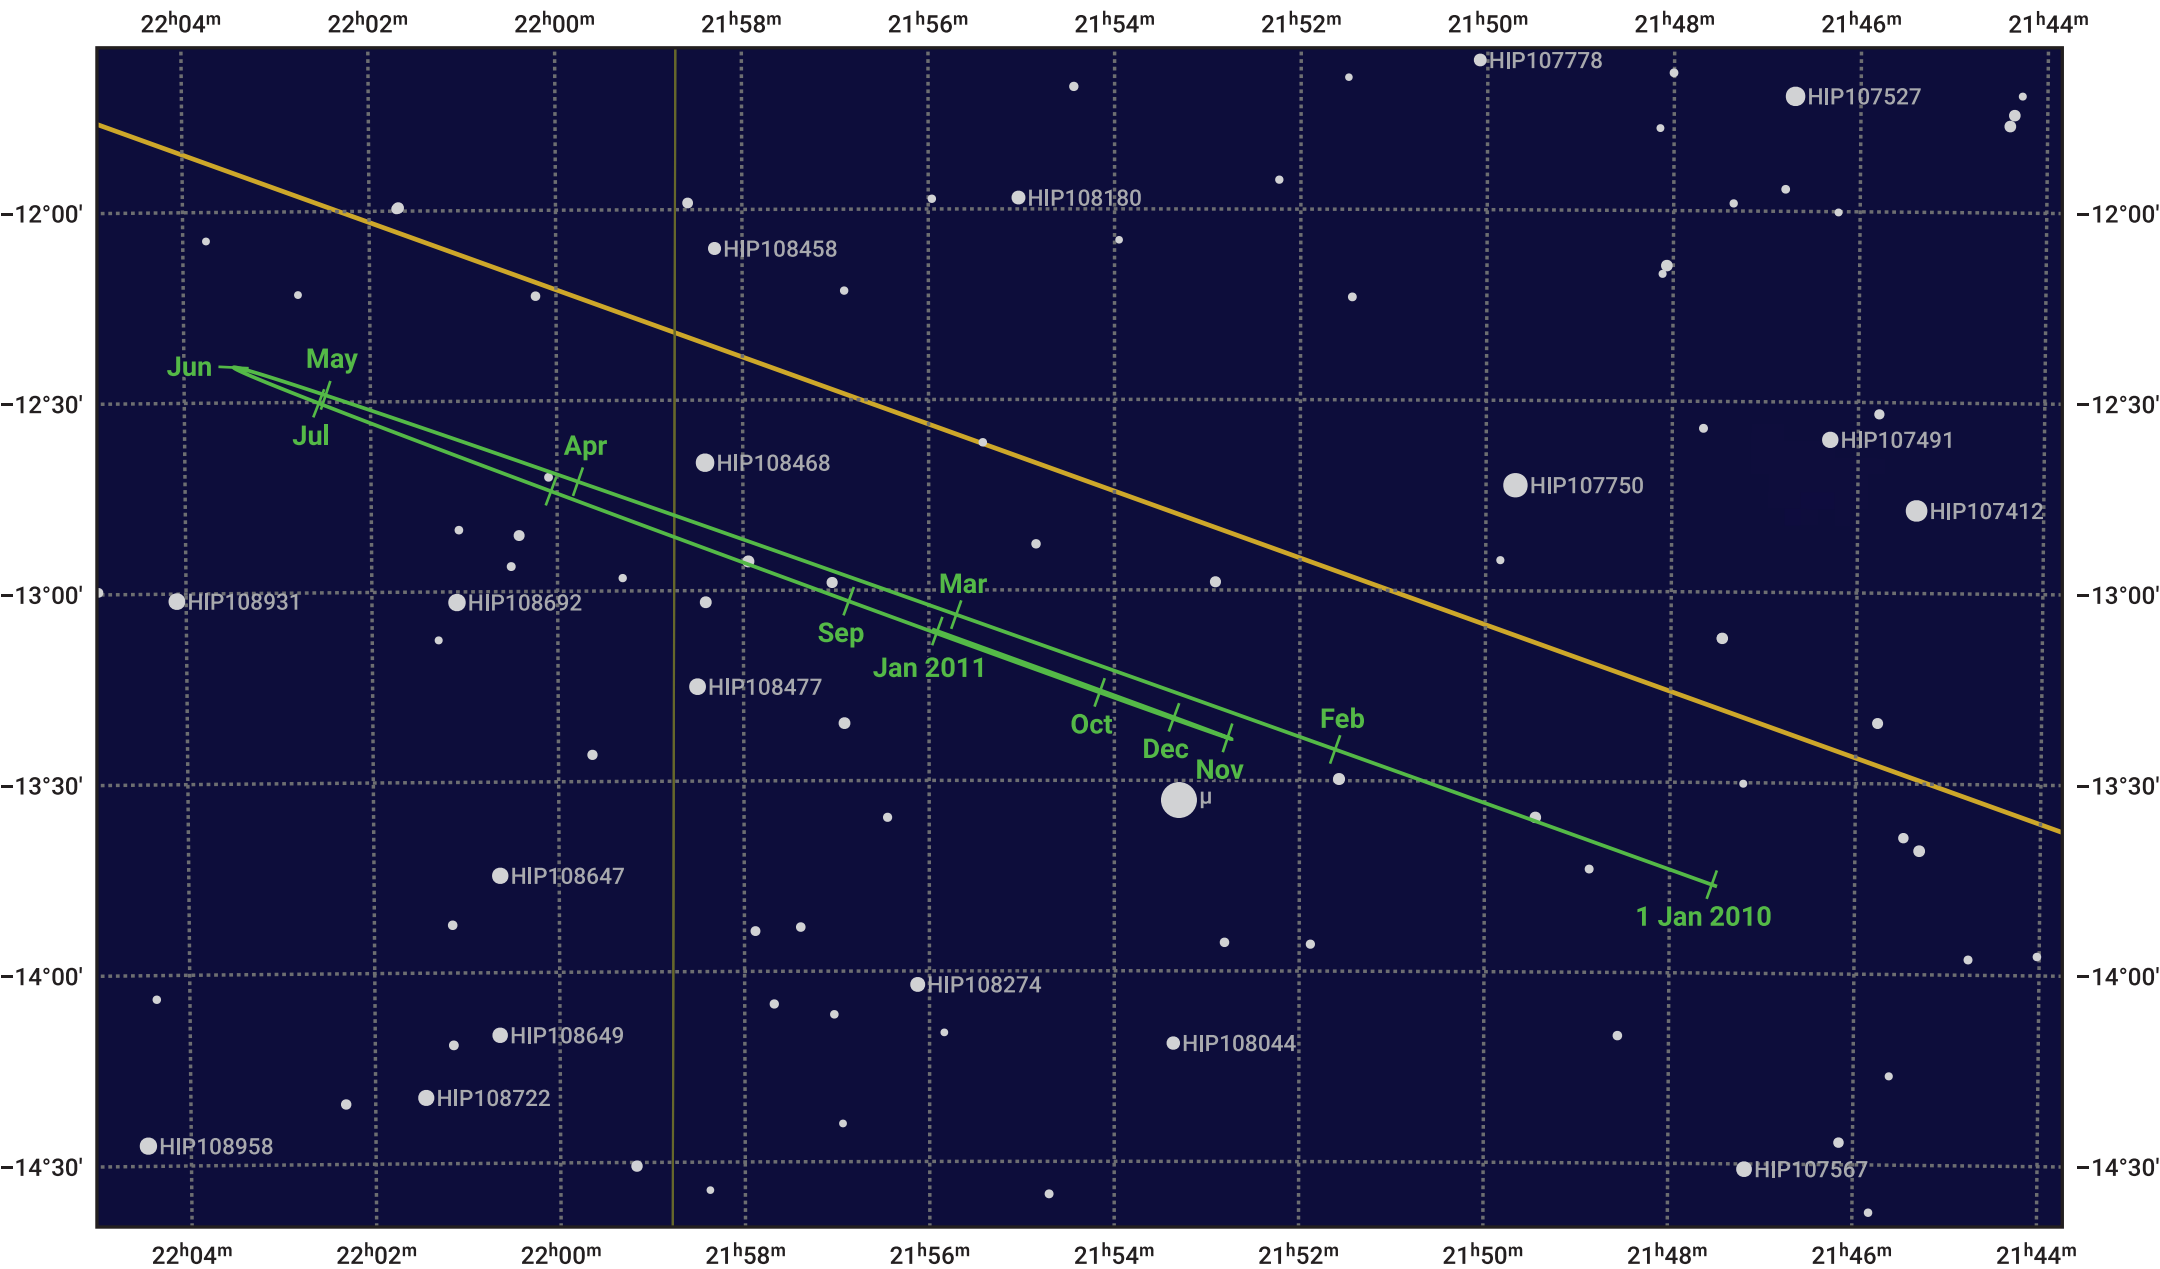

The path of Neptune in 2010

© Dominic Ford 2011–2024. Date markers placed at midnight UTC. Downloaded from <https://in-the-sky.org>

Magnitude scale: ● 10.0 ● 9.0 ● 8.0 ● 7.0 ● 6.0 ● 5.0

— Ecliptic Plane

- Galaxy
- Bright nebula
- Open cluster
- Globular cluster

Date	Mag	Angular size
2010 Jan 1	8.0	2.2"
2010 Apr 1	8.0	2.2"
2010 Jul 1	7.9	2.3"
2010 Oct 1	7.8	2.3"
2011 Jan 1	8.0	2.2"