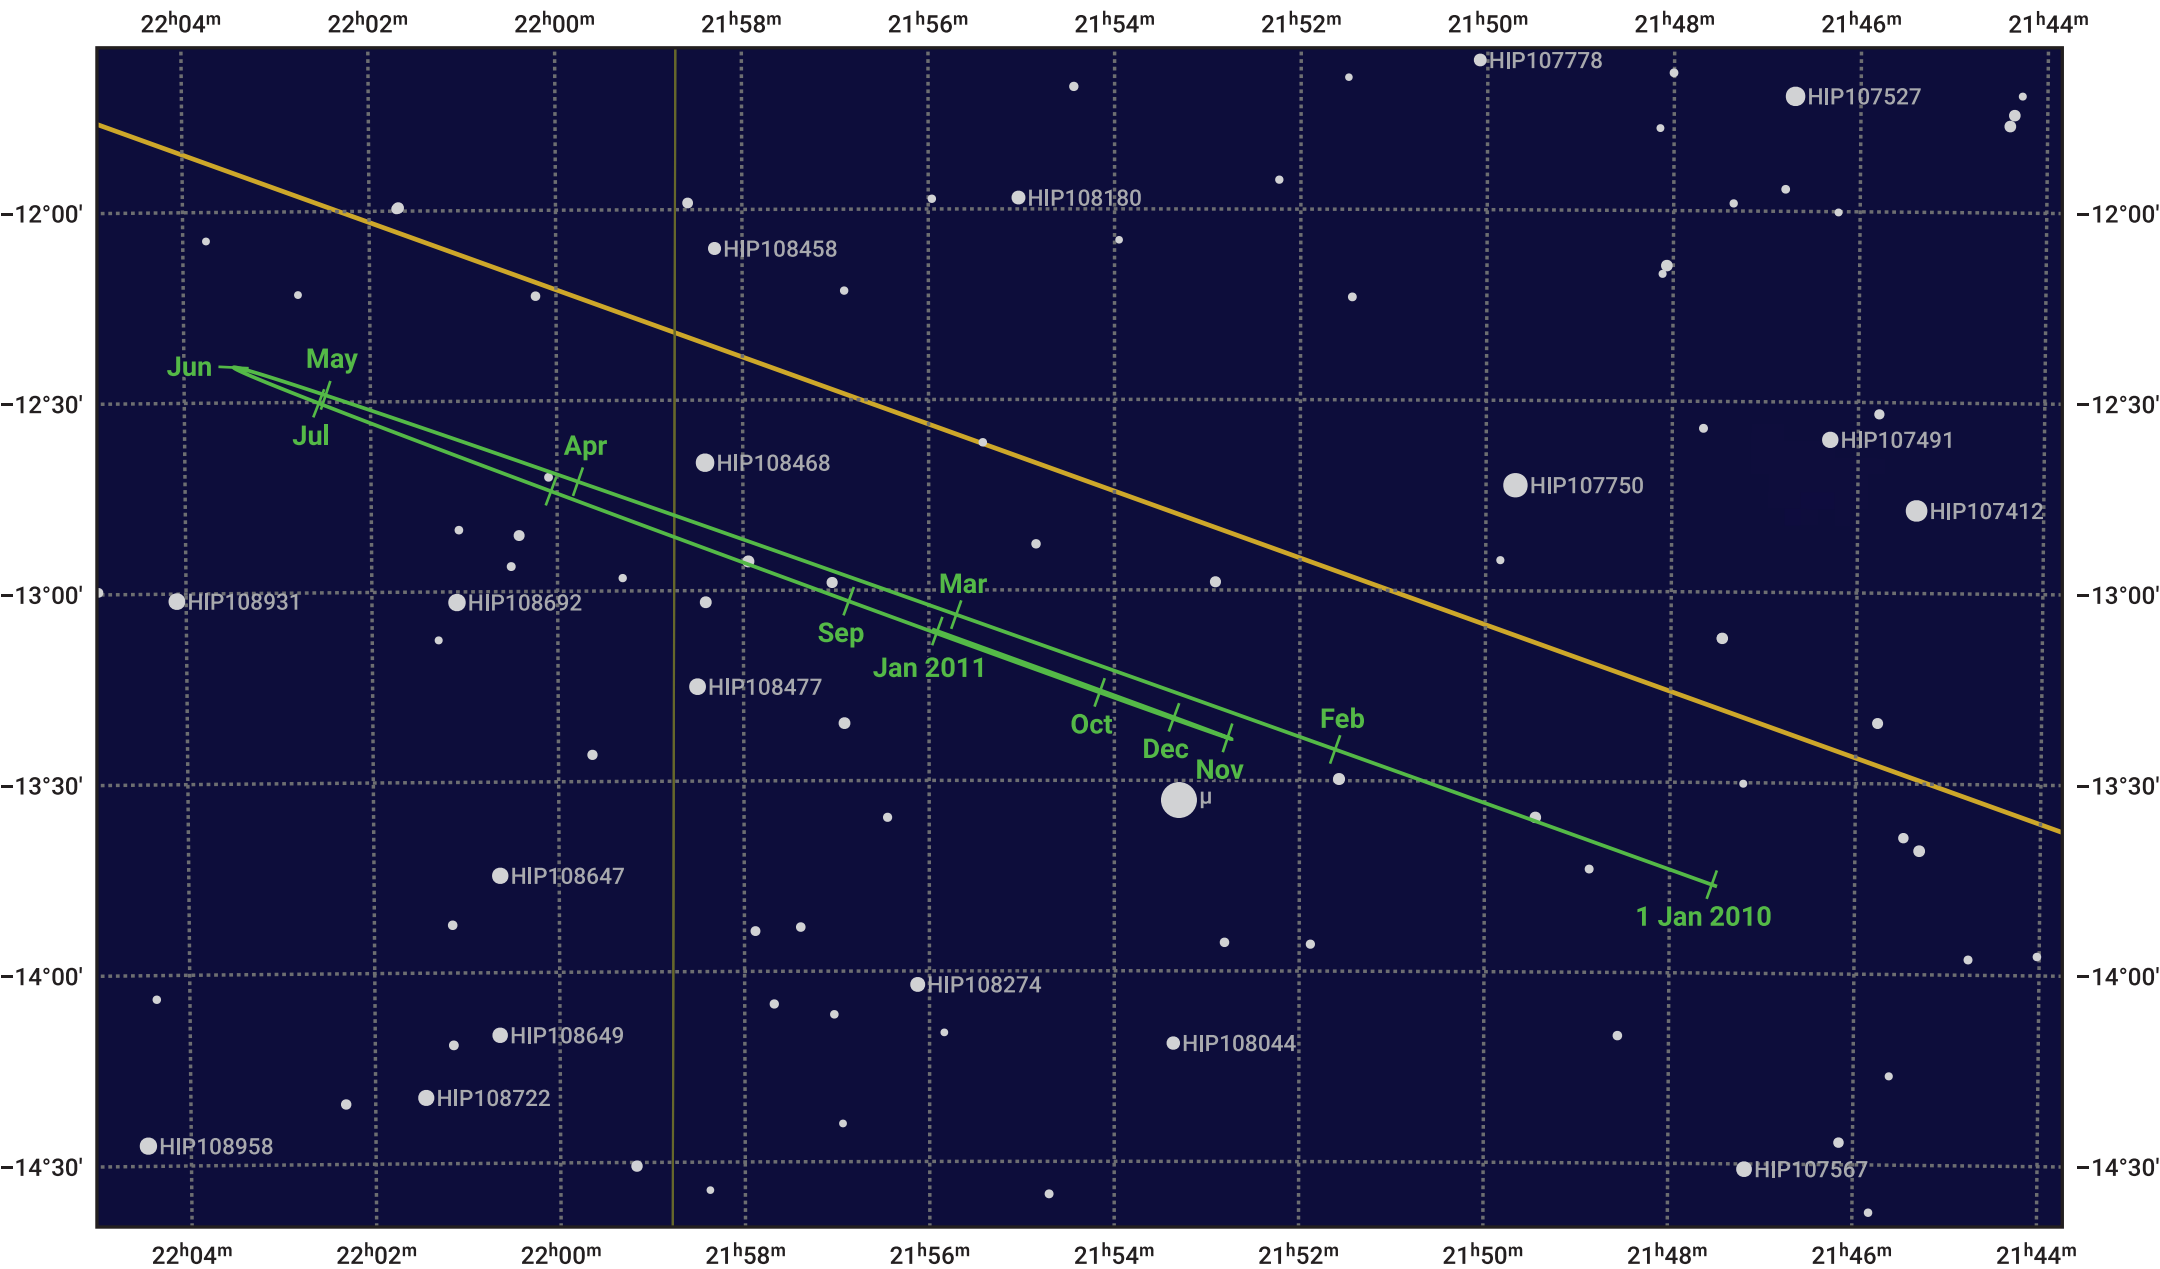

# The path of Neptune in 2010

© Dominic Ford 2011–2023. Date markers placed at midnight UTC. Downloaded from <https://in-the-sky.org>

Magnitude scale: ● 10.0 ● 9.0 ● 8.0 ● 7.0 ● 6.0 ● 5.0

— Ecliptic Plane

- Galaxy
- Bright nebula
- Open cluster
- Globular cluster

Date	Mag	Angular size
2010 Jan 1	8.0	2.2"
2010 Apr 1	8.0	2.2"
2010 Jul 1	7.9	2.3"
2010 Oct 1	7.8	2.3"
2011 Jan 1	8.0	2.2"