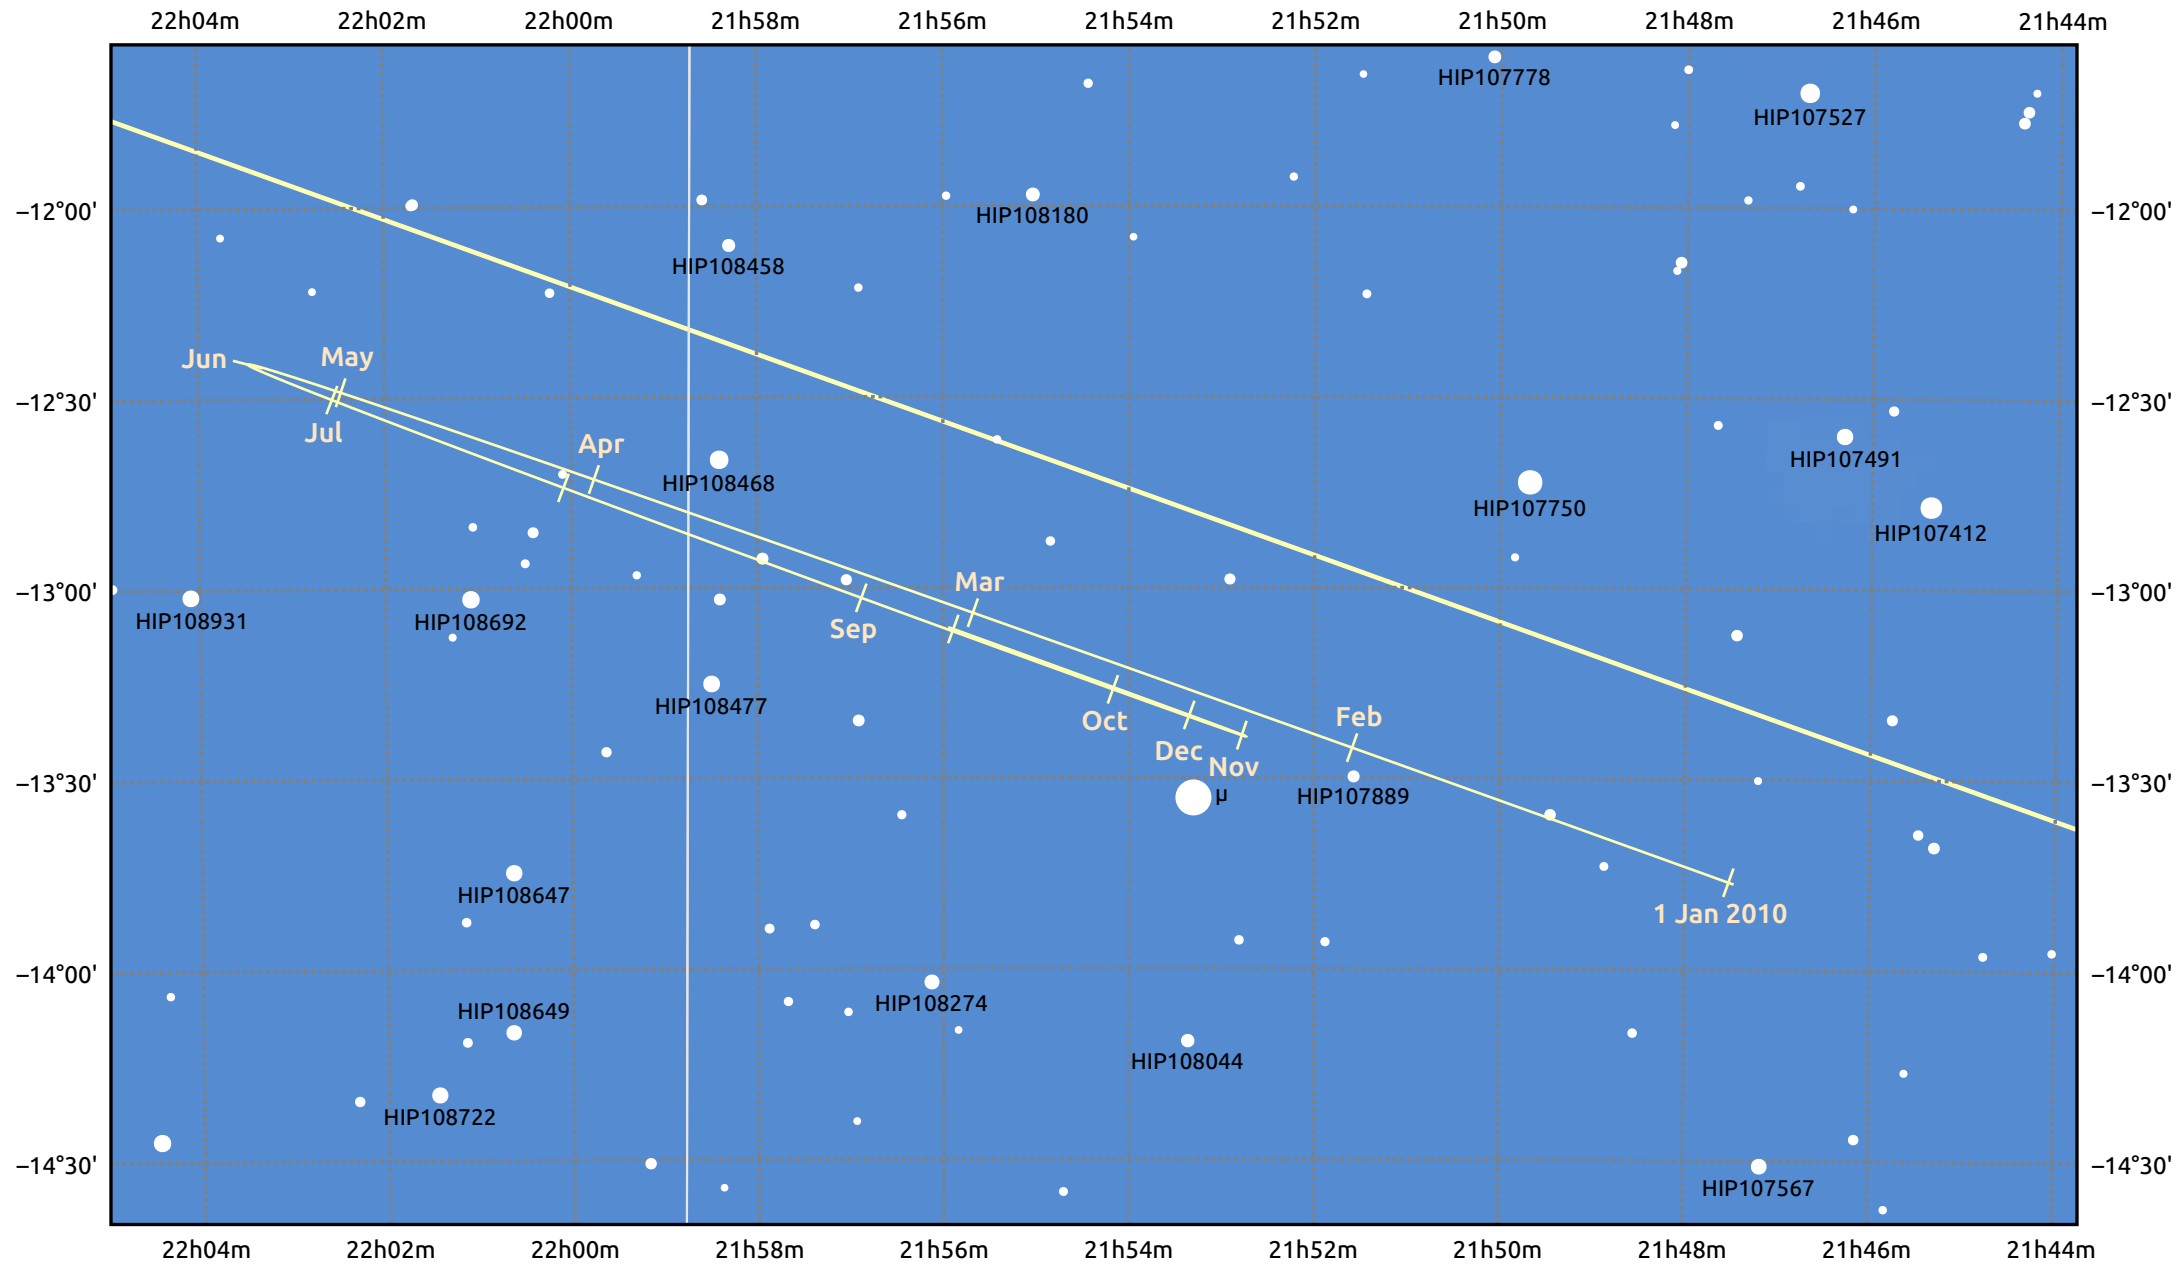

# The path of Neptune in 2010

© Dominic Ford 2011–2025. Date markers placed at midnight UTC. Downloaded from <https://in-the-sky.org>

Magnitude scale: • 10.0 • 9.0 • 8.0 • 7.0 • 6.0 • 5.0

— Ecliptic Plane

Galaxy   Bright nebula   Open cluster   Globular cluster   Planetary nebula

Date	Mag	Angular size
2010 Jan 1	8.0	2.2"
2010 Apr 1	8.0	2.2"
2010 Jul 1	7.9	2.3"
2010 Oct 1	7.8	2.3"
2011 Jan 1	8.0	2.2"