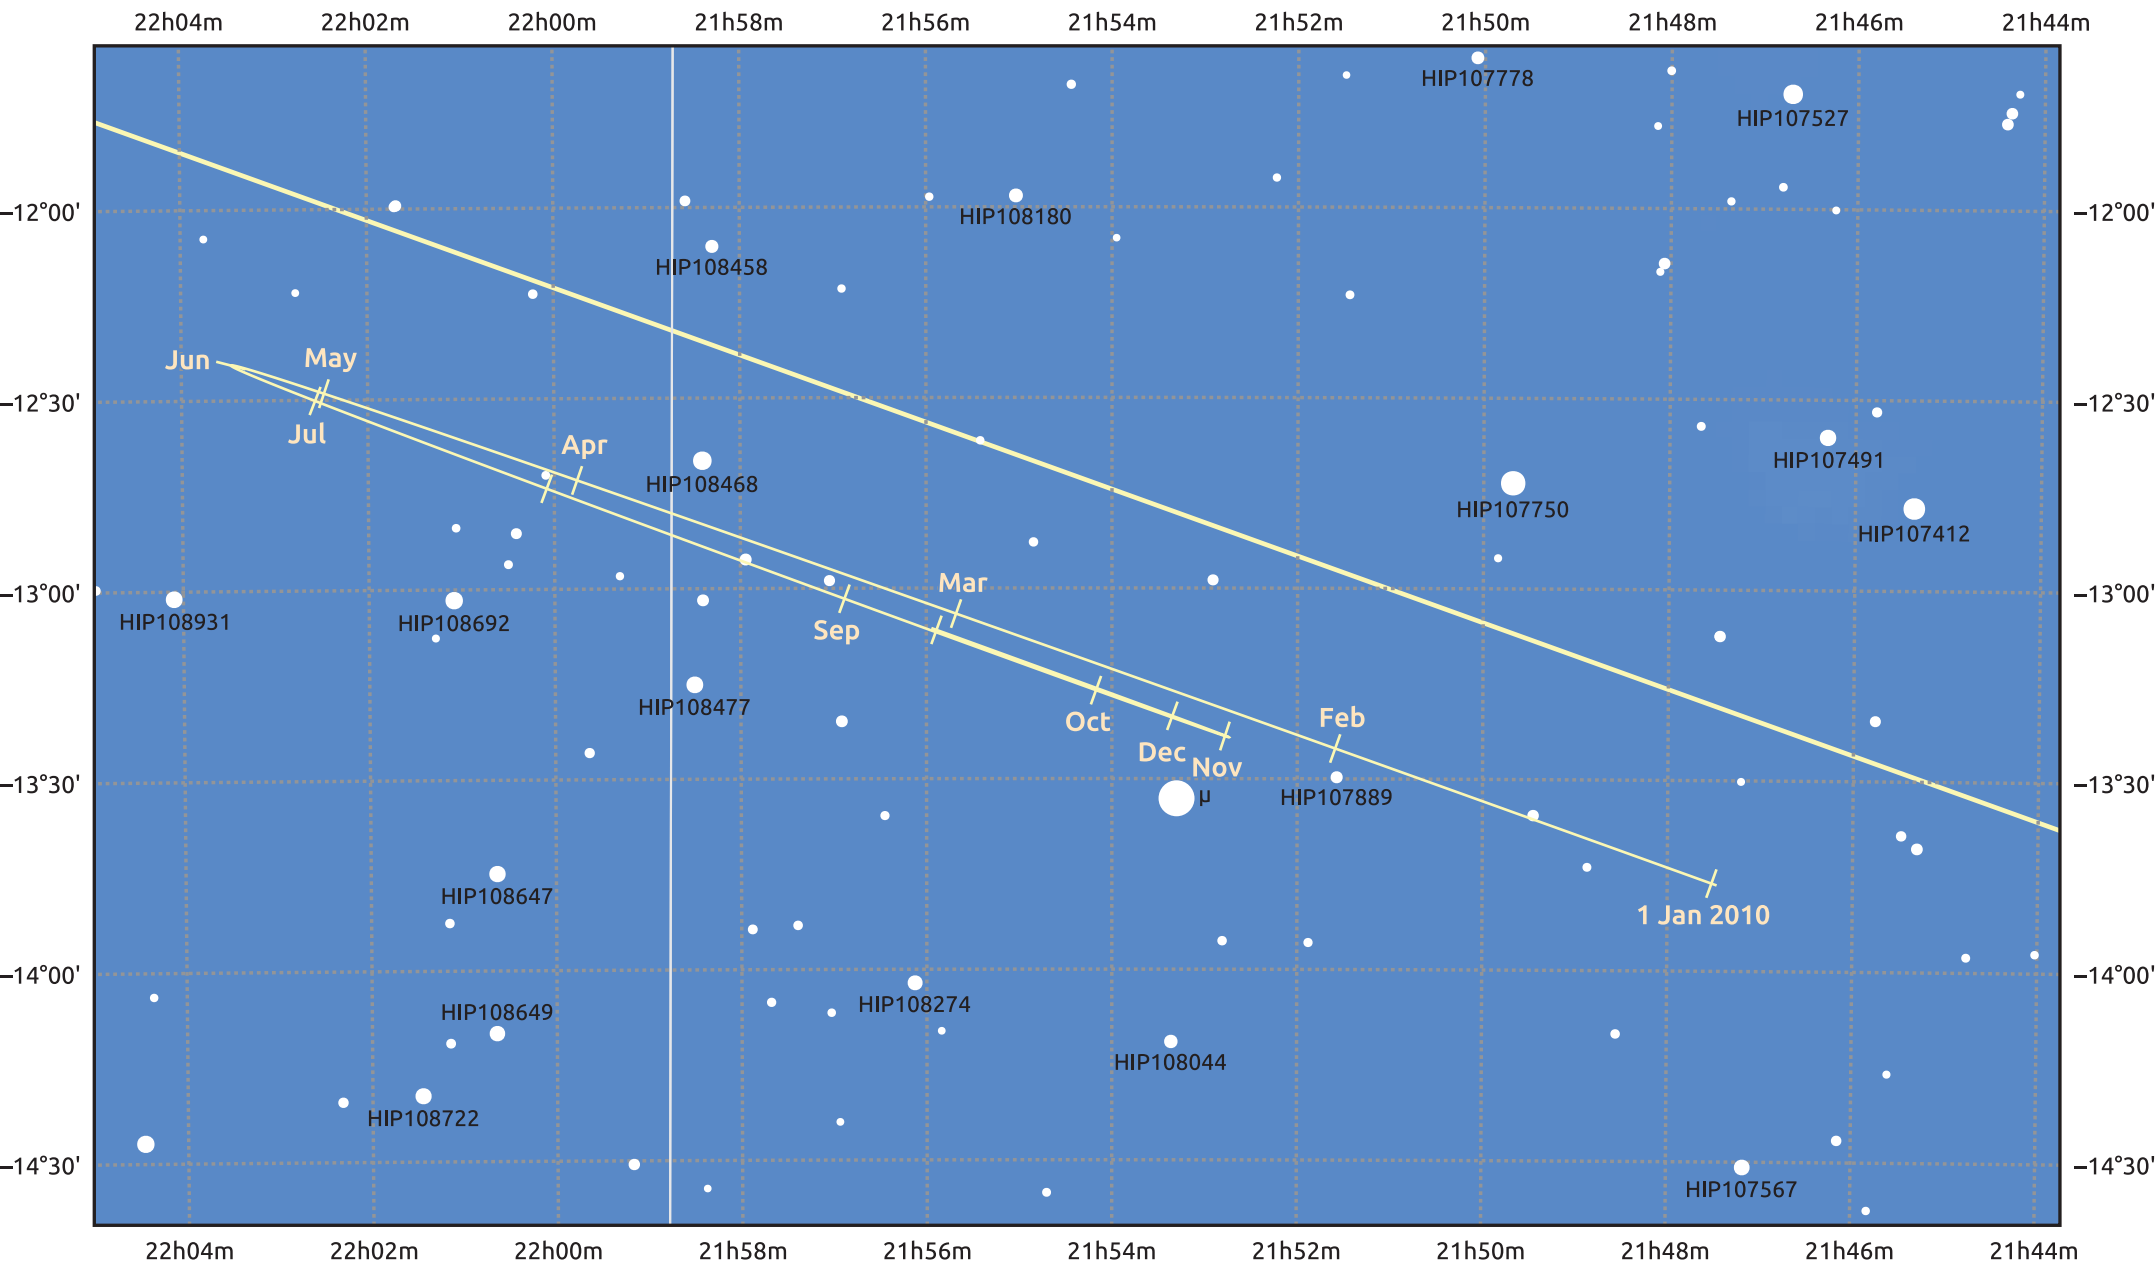

The path of Neptune in 2010

© Dominic Ford 2011–2025. Date markers placed at midnight UTC. Downloaded from <https://in-the-sky.org>

Magnitude scale: • 10.0 • 9.0 • 8.0 • 7.0 • 6.0 • 5.0

— Ecliptic Plane

Galaxy Bright nebula Open cluster Globular cluster Planetary nebula

Date	Mag	Angular size
2010 Jan 1	8.0	2.2"
2010 Apr 1	8.0	2.2"
2010 Jul 1	7.9	2.3"
2010 Oct 1	7.8	2.3"
2011 Jan 1	8.0	2.2"