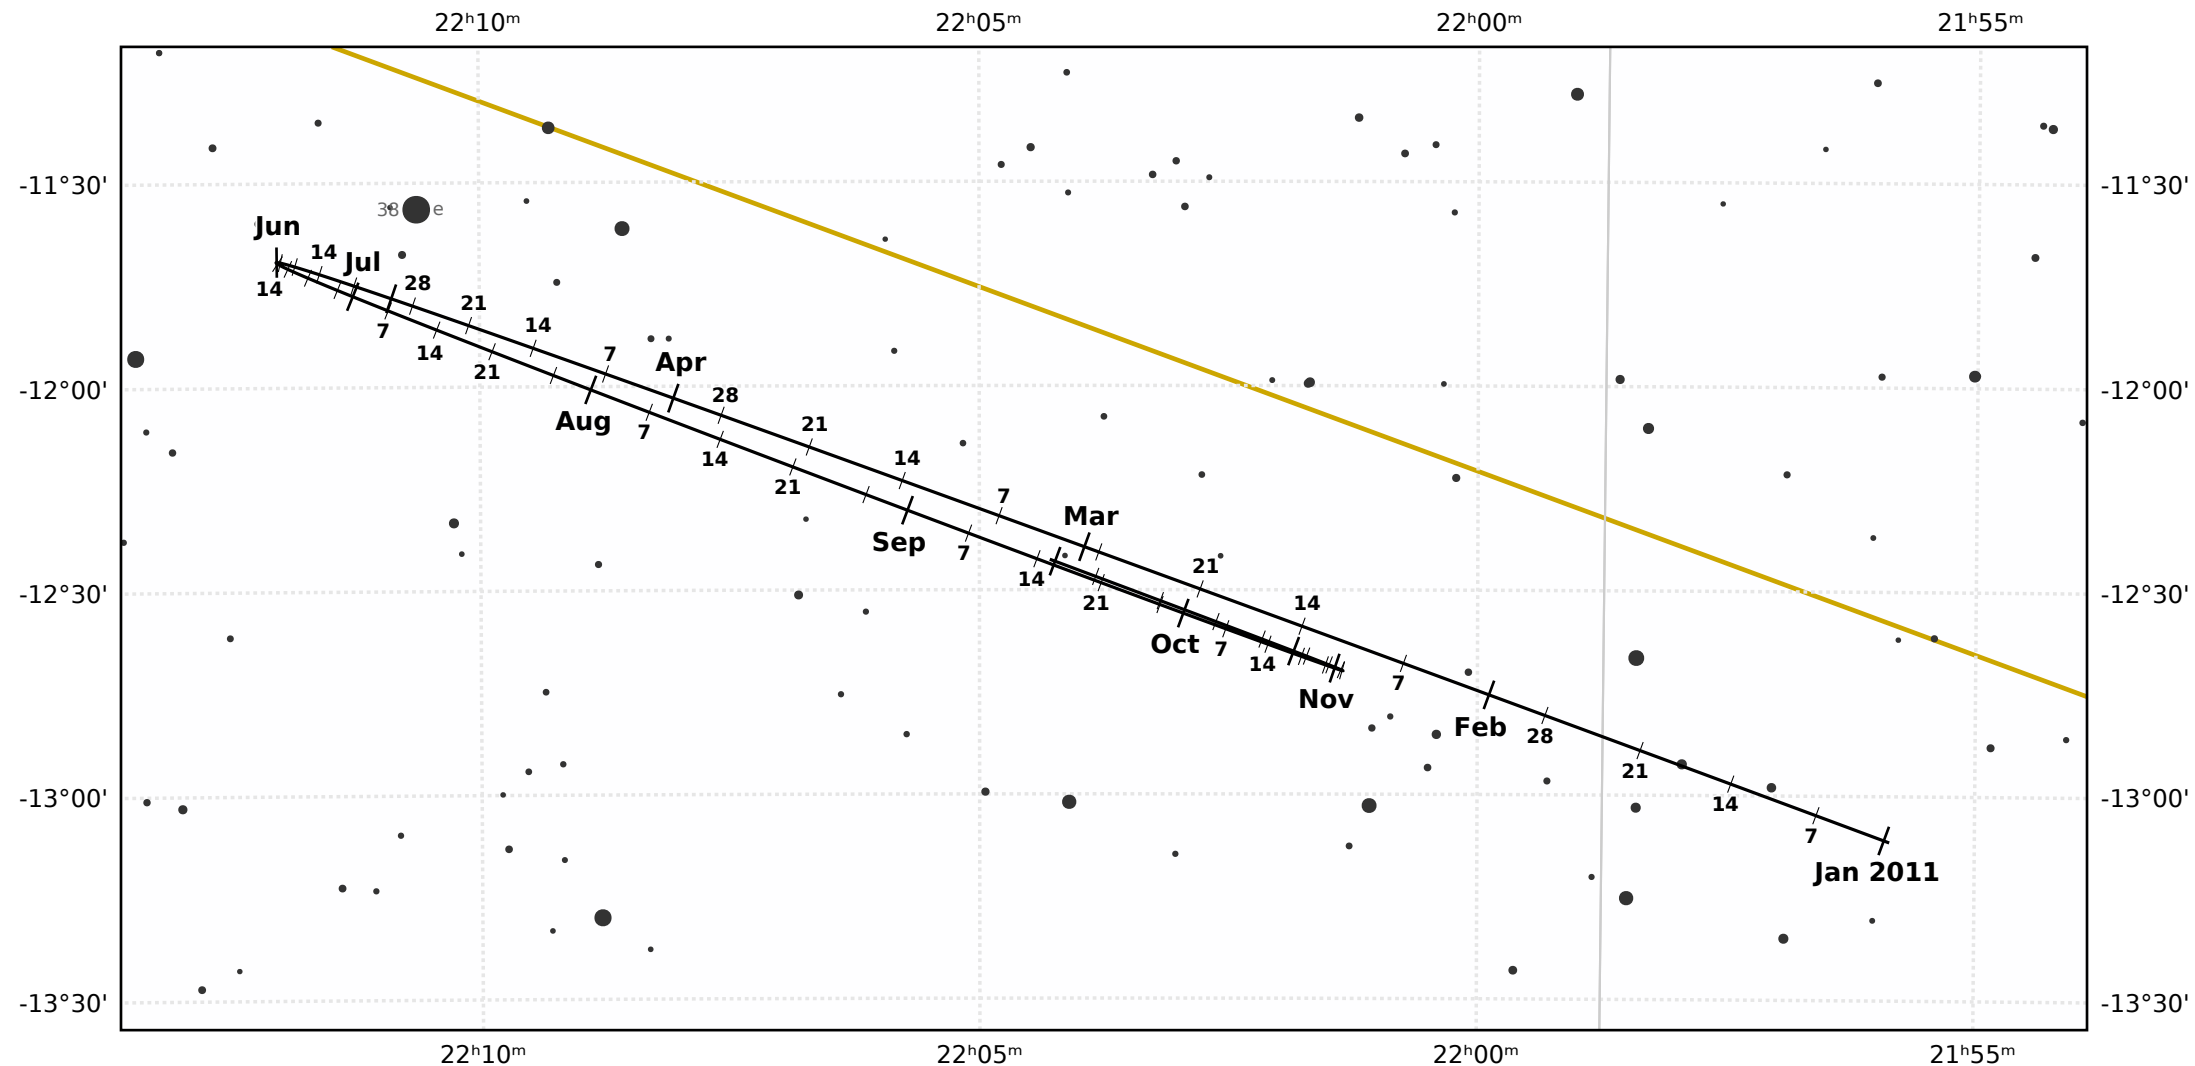

# The path of Neptune in 2011

© Dominic Ford 2011-2020. Downloaded from <https://in-the-sky.org>

Magnitude scale: •10.5 •10.0 •9.5 •9.0 •8.5 •8.0 •7.5 •7.0 •6.5 •6.0 •5.5 •5.0

— The Equator

— Ecliptic Plane

— Galactic Plane