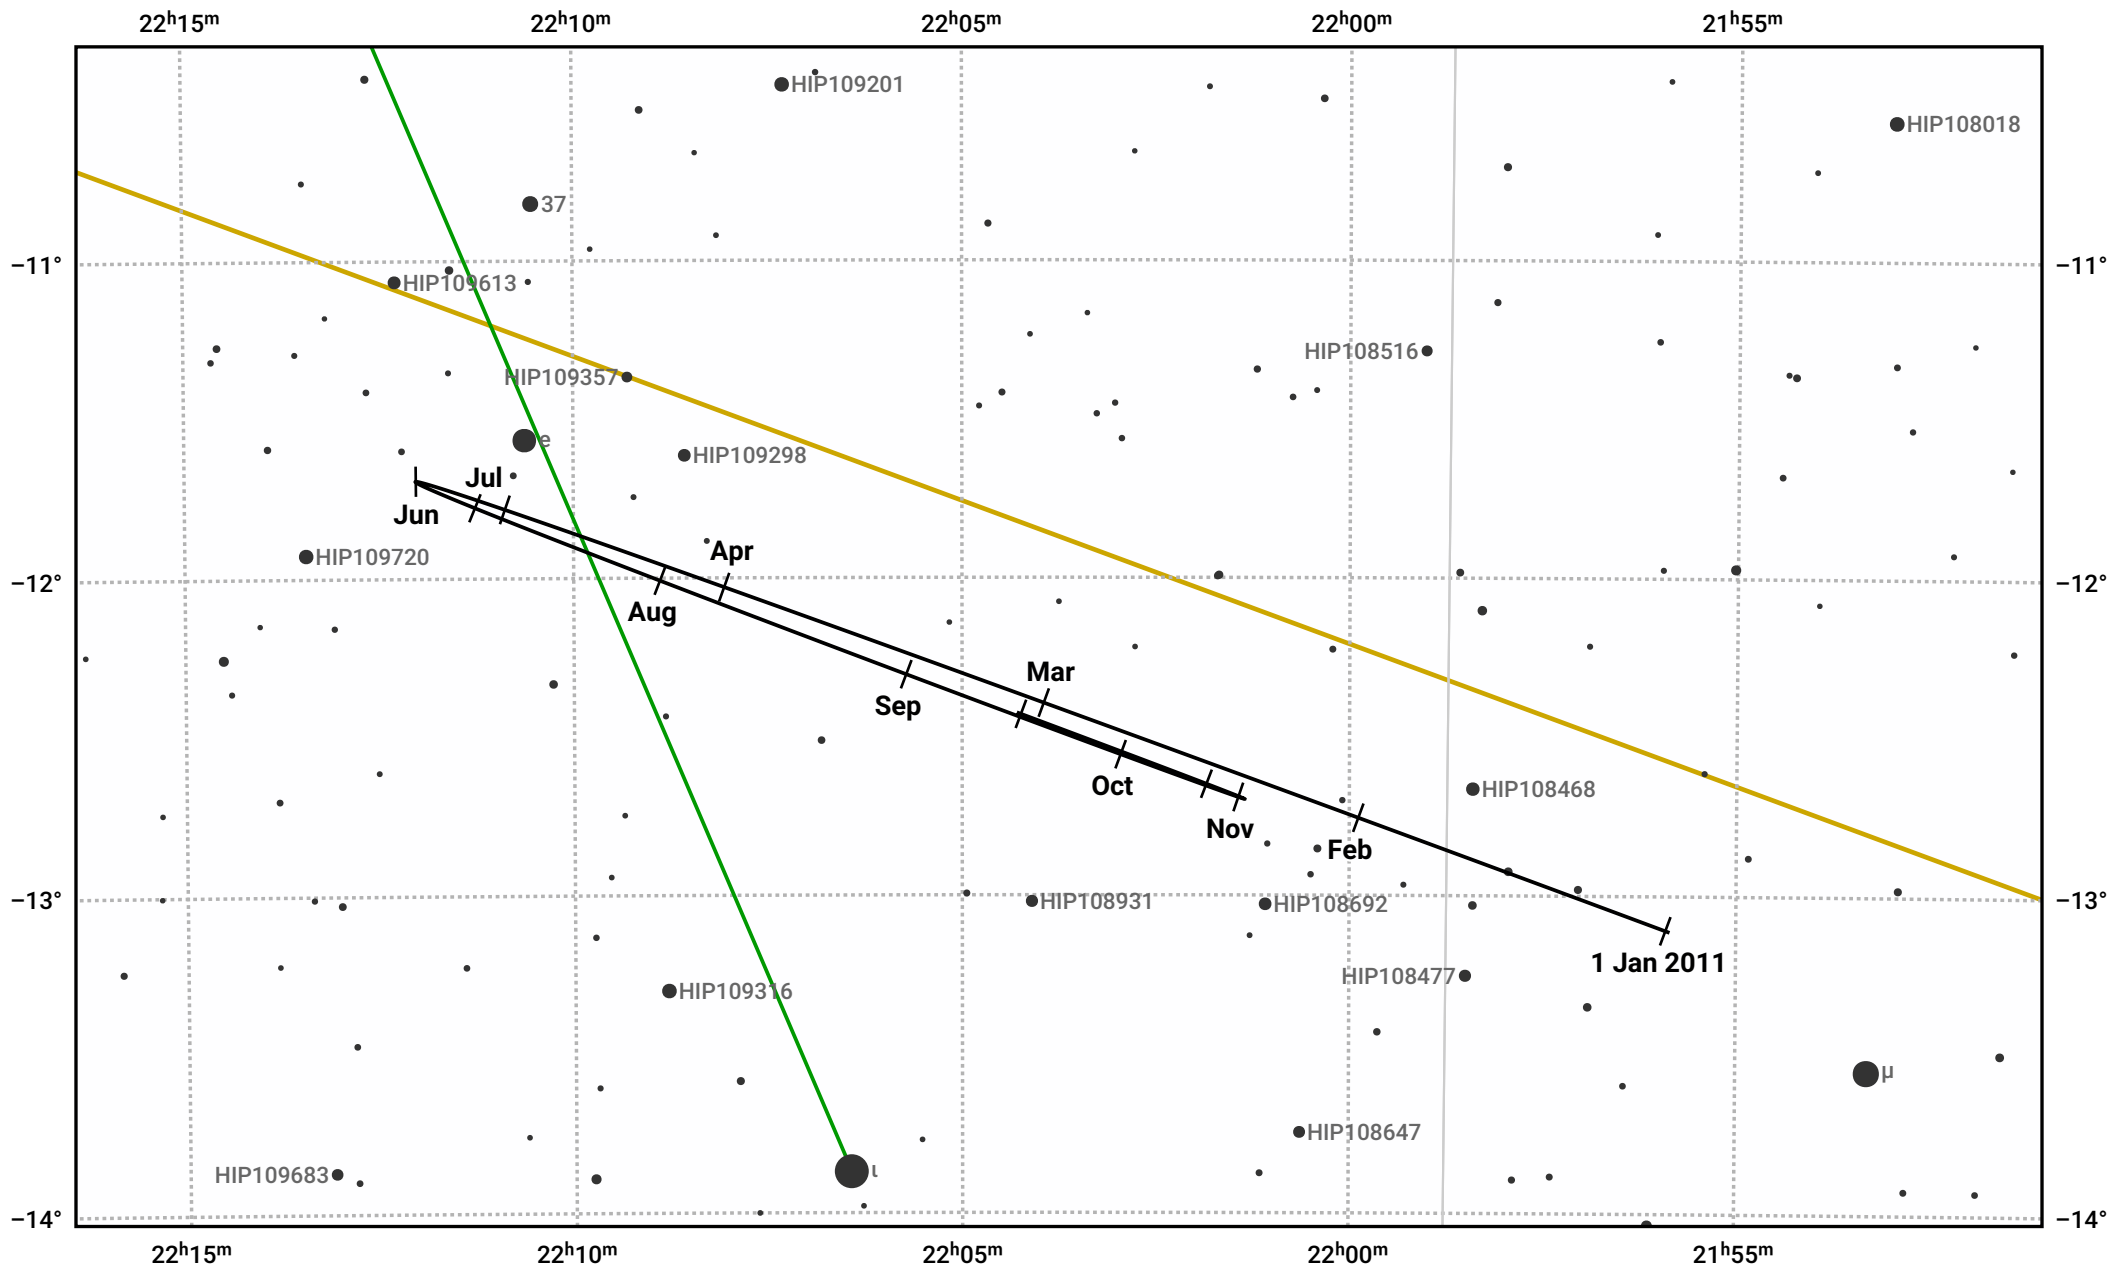

# The path of Neptune in 2011

© Dominic Ford 2011–2023. Date markers placed at midnight UTC. Downloaded from <https://in-the-sky.org>

Magnitude scale:  10.0  9.0  8.0  7.0  6.0  5.0  4.0

Ecliptic Plane

Galaxy  
  Bright nebula  
  Open cluster  
  Globular cluster

Date	Mag	Angular size
2011 Jan 1	8.0	2.2"
2011 Apr 1	8.0	2.2"
2011 Jul 1	7.9	2.3"
2011 Oct 1	7.8	2.3"
2012 Jan 1	7.9	2.2"