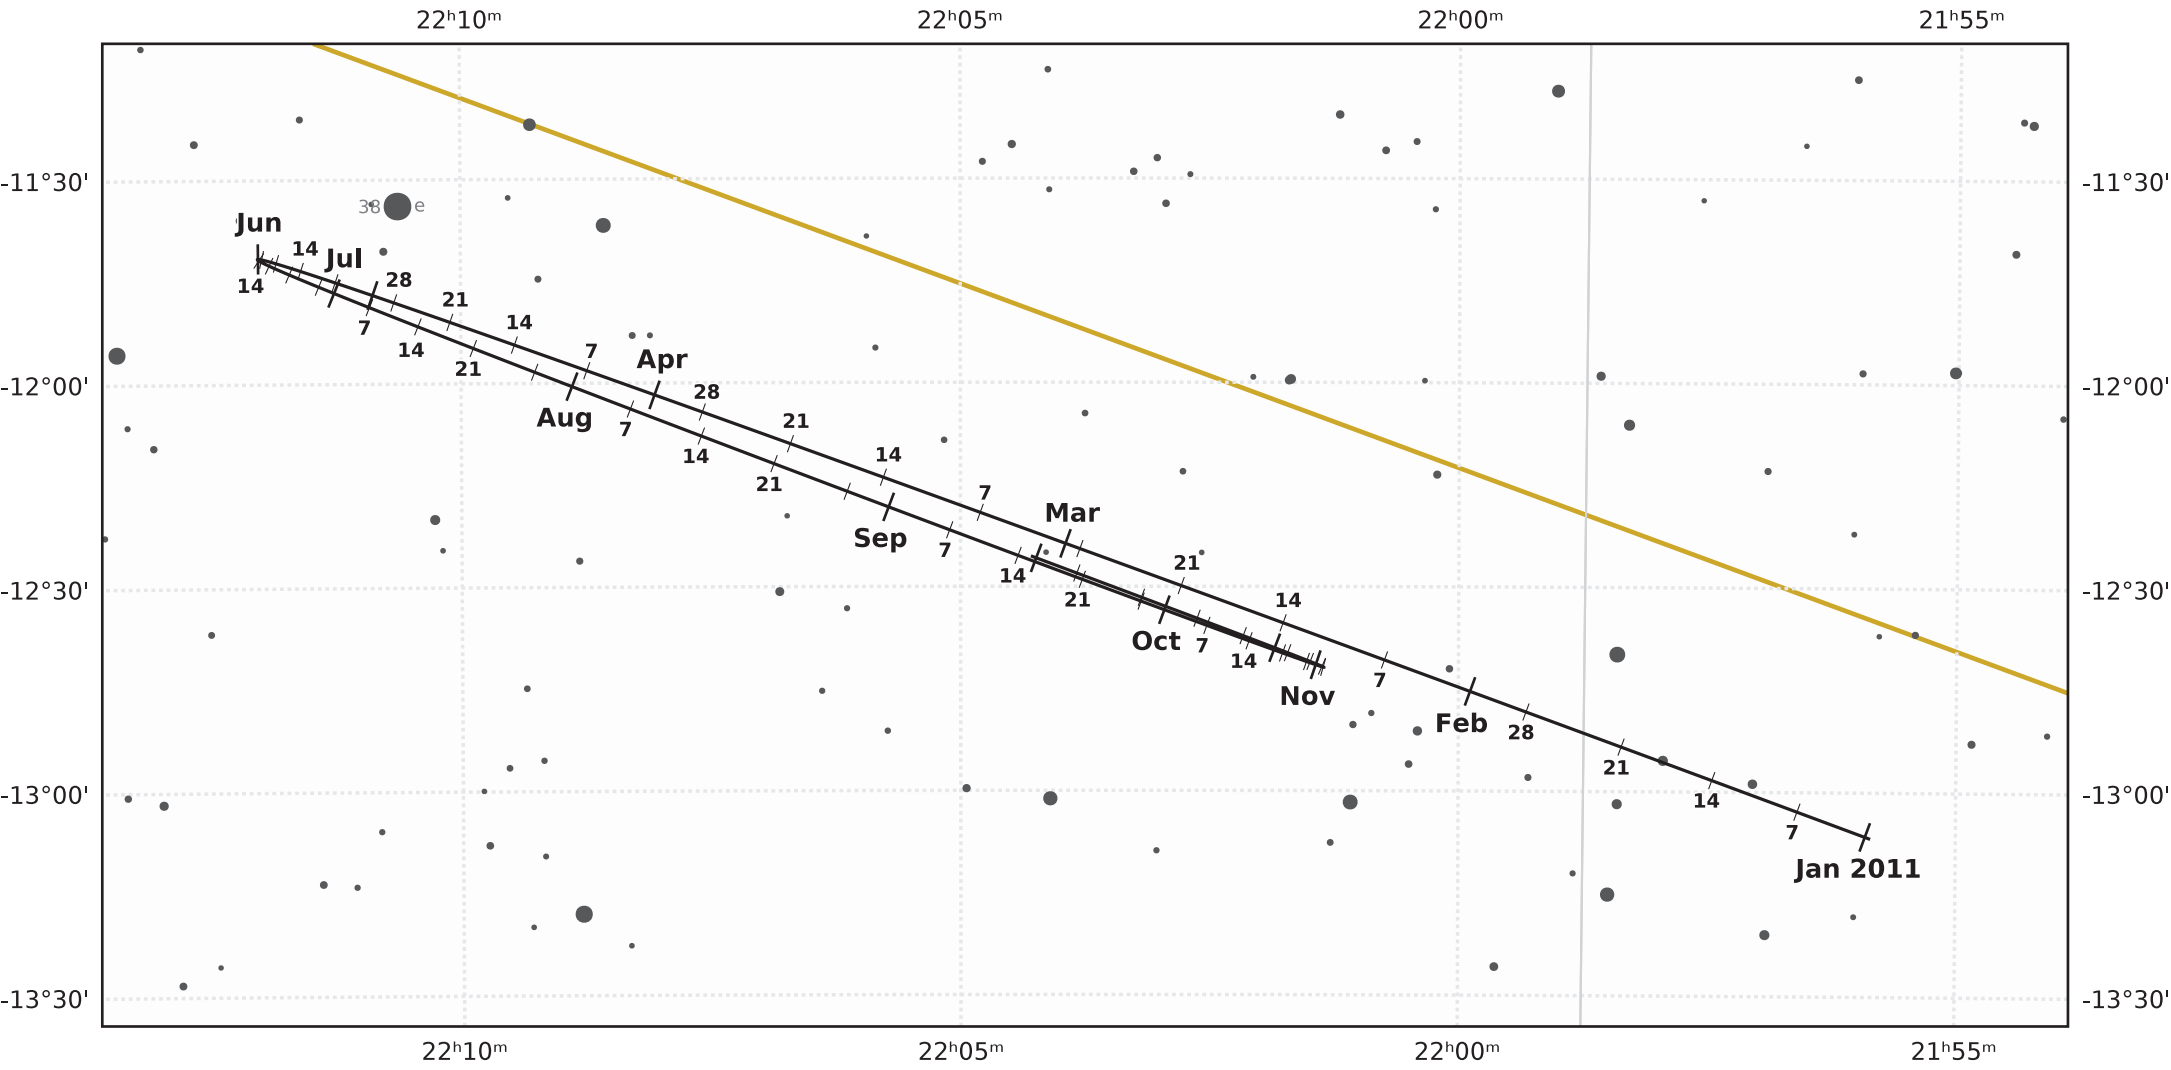

# The path of Neptune in 2011

© Dominic Ford 2011-2020. Downloaded from <https://in-the-sky.org>