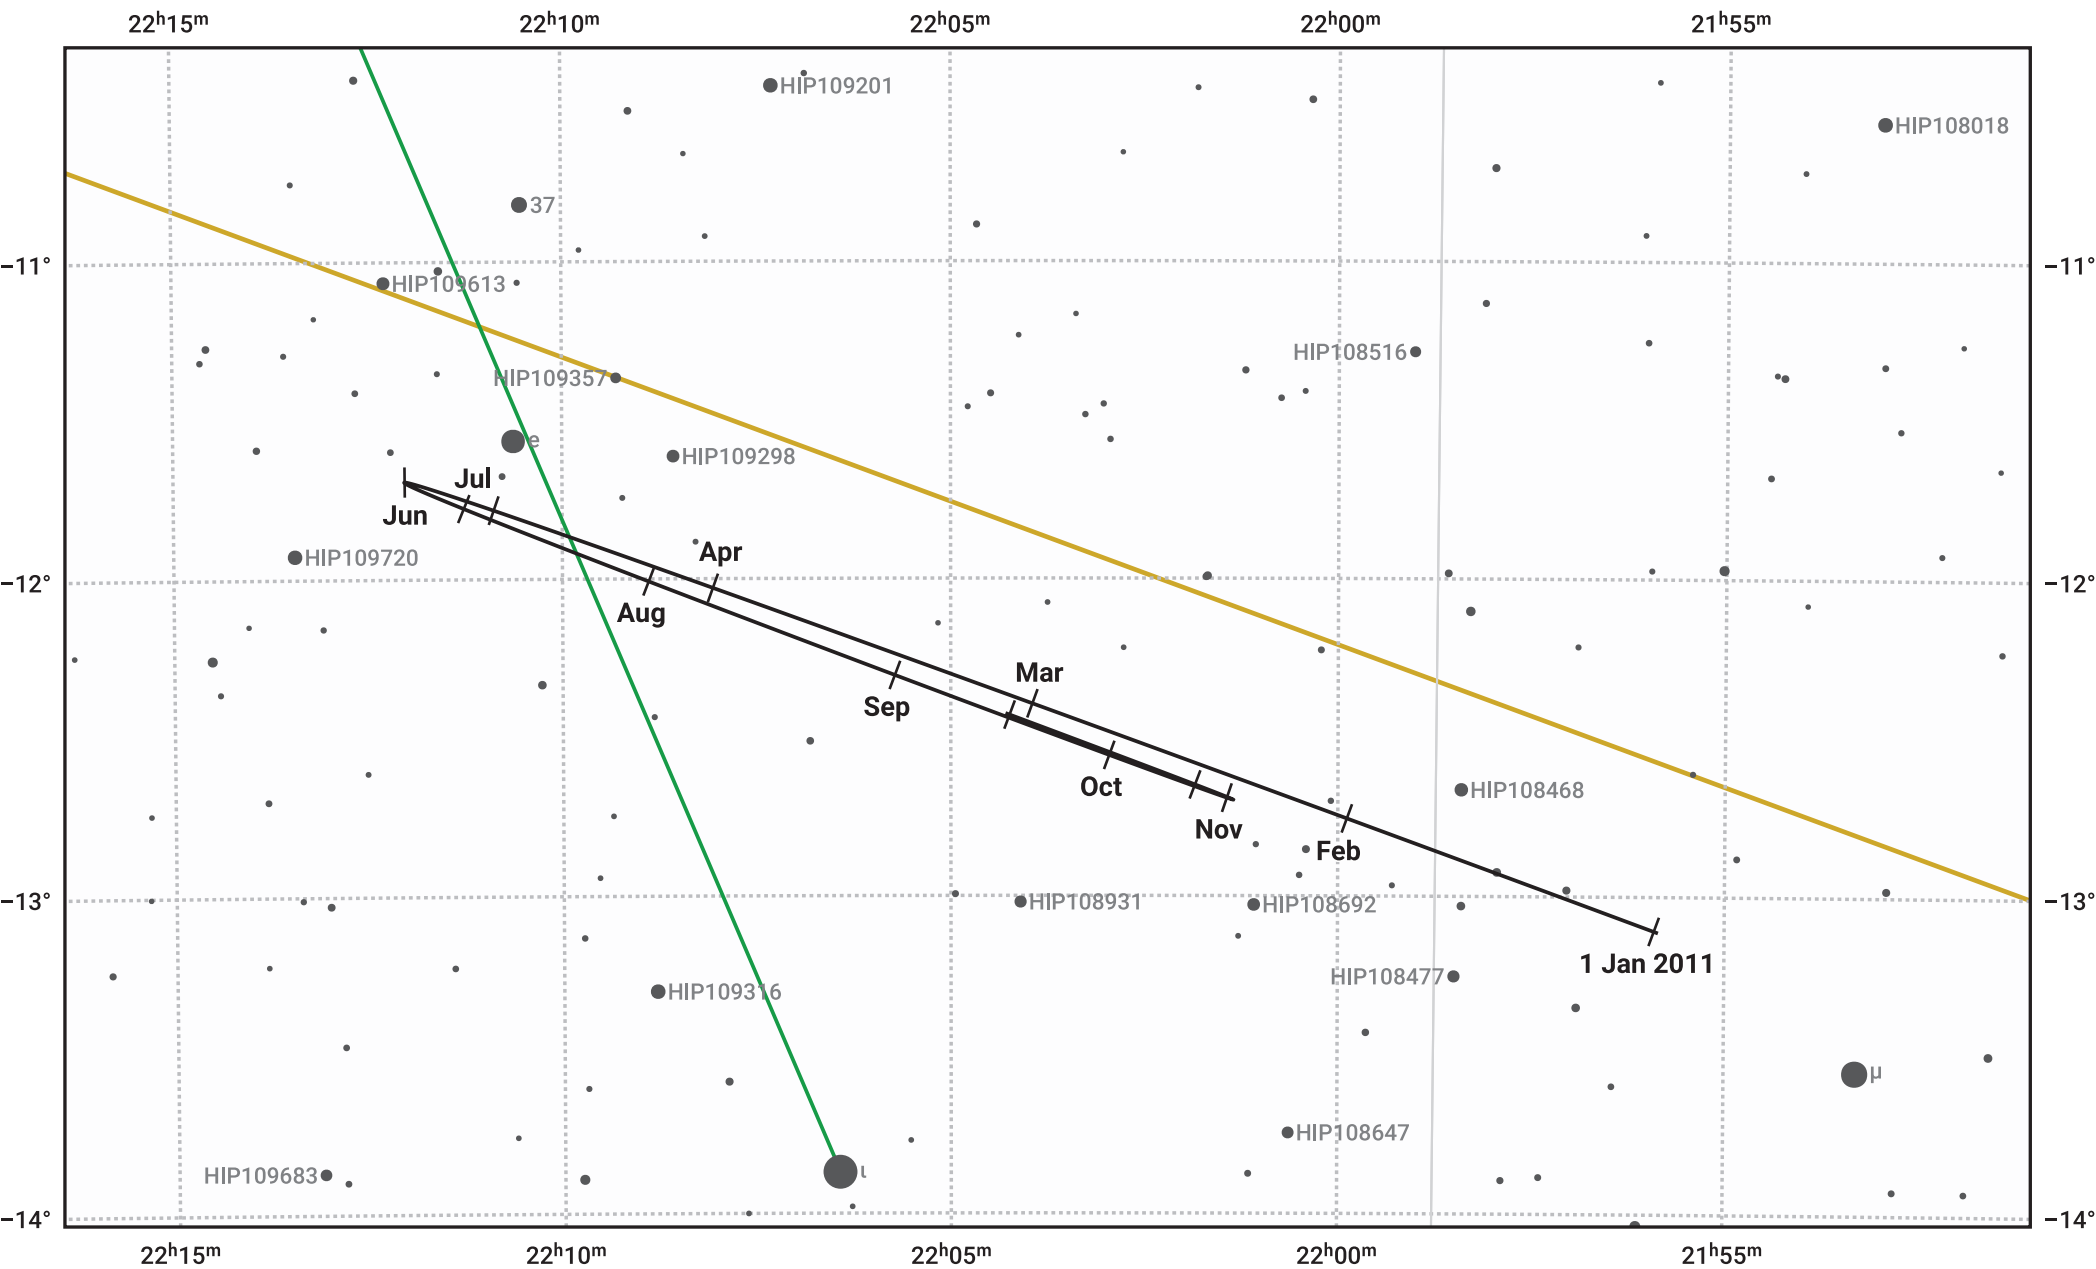

The path of Neptune in 2011

© Dominic Ford 2011–2023. Date markers placed at midnight UTC. Downloaded from <https://in-the-sky.org>

Magnitude scale: 10.0 9.0 8.0 7.0 6.0 5.0 4.0

Ecliptic Plane

- Galaxy
- Bright nebula
- Open cluster
- Globular cluster

Date	Mag	Angular size
2011 Jan 1	8.0	2.2"
2011 Apr 1	8.0	2.2"
2011 Jul 1	7.9	2.3"
2011 Oct 1	7.8	2.3"
2012 Jan 1	7.9	2.2"