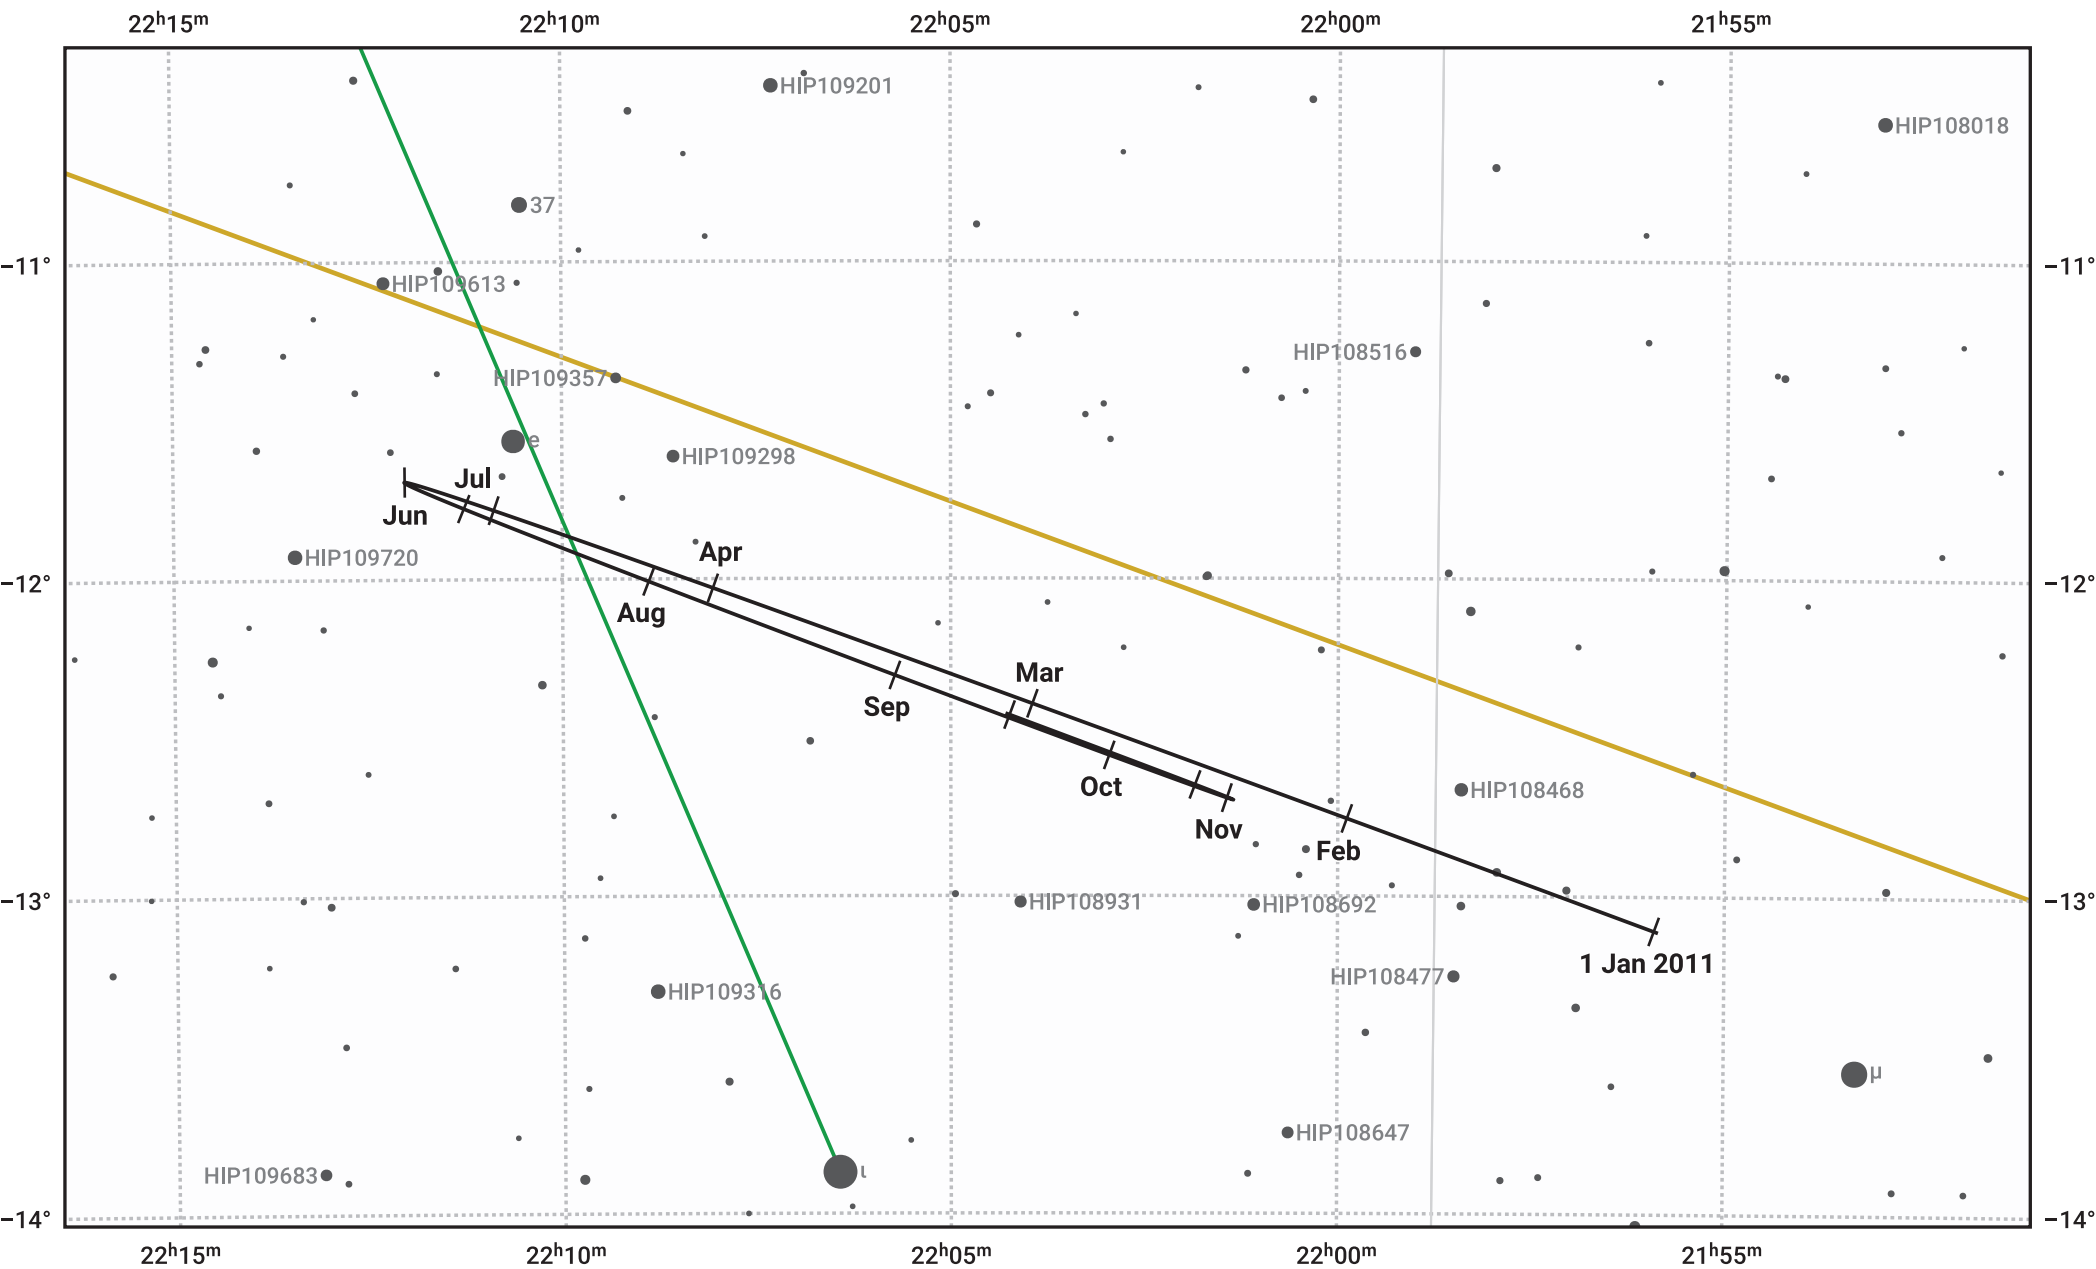

# The path of Neptune in 2011

© Dominic Ford 2011–2024. Date markers placed at midnight UTC. Downloaded from <https://in-the-sky.org>

Magnitude scale:  10.0  9.0  8.0  7.0  6.0  5.0  4.0

Ecliptic Plane

- Galaxy
- Bright nebula
- Open cluster
- Globular cluster

Date	Mag	Angular size
2011 Jan 1	8.0	2.2"
2011 Apr 1	8.0	2.2"
2011 Jul 1	7.9	2.3"
2011 Oct 1	7.8	2.3"
2012 Jan 1	7.9	2.2"