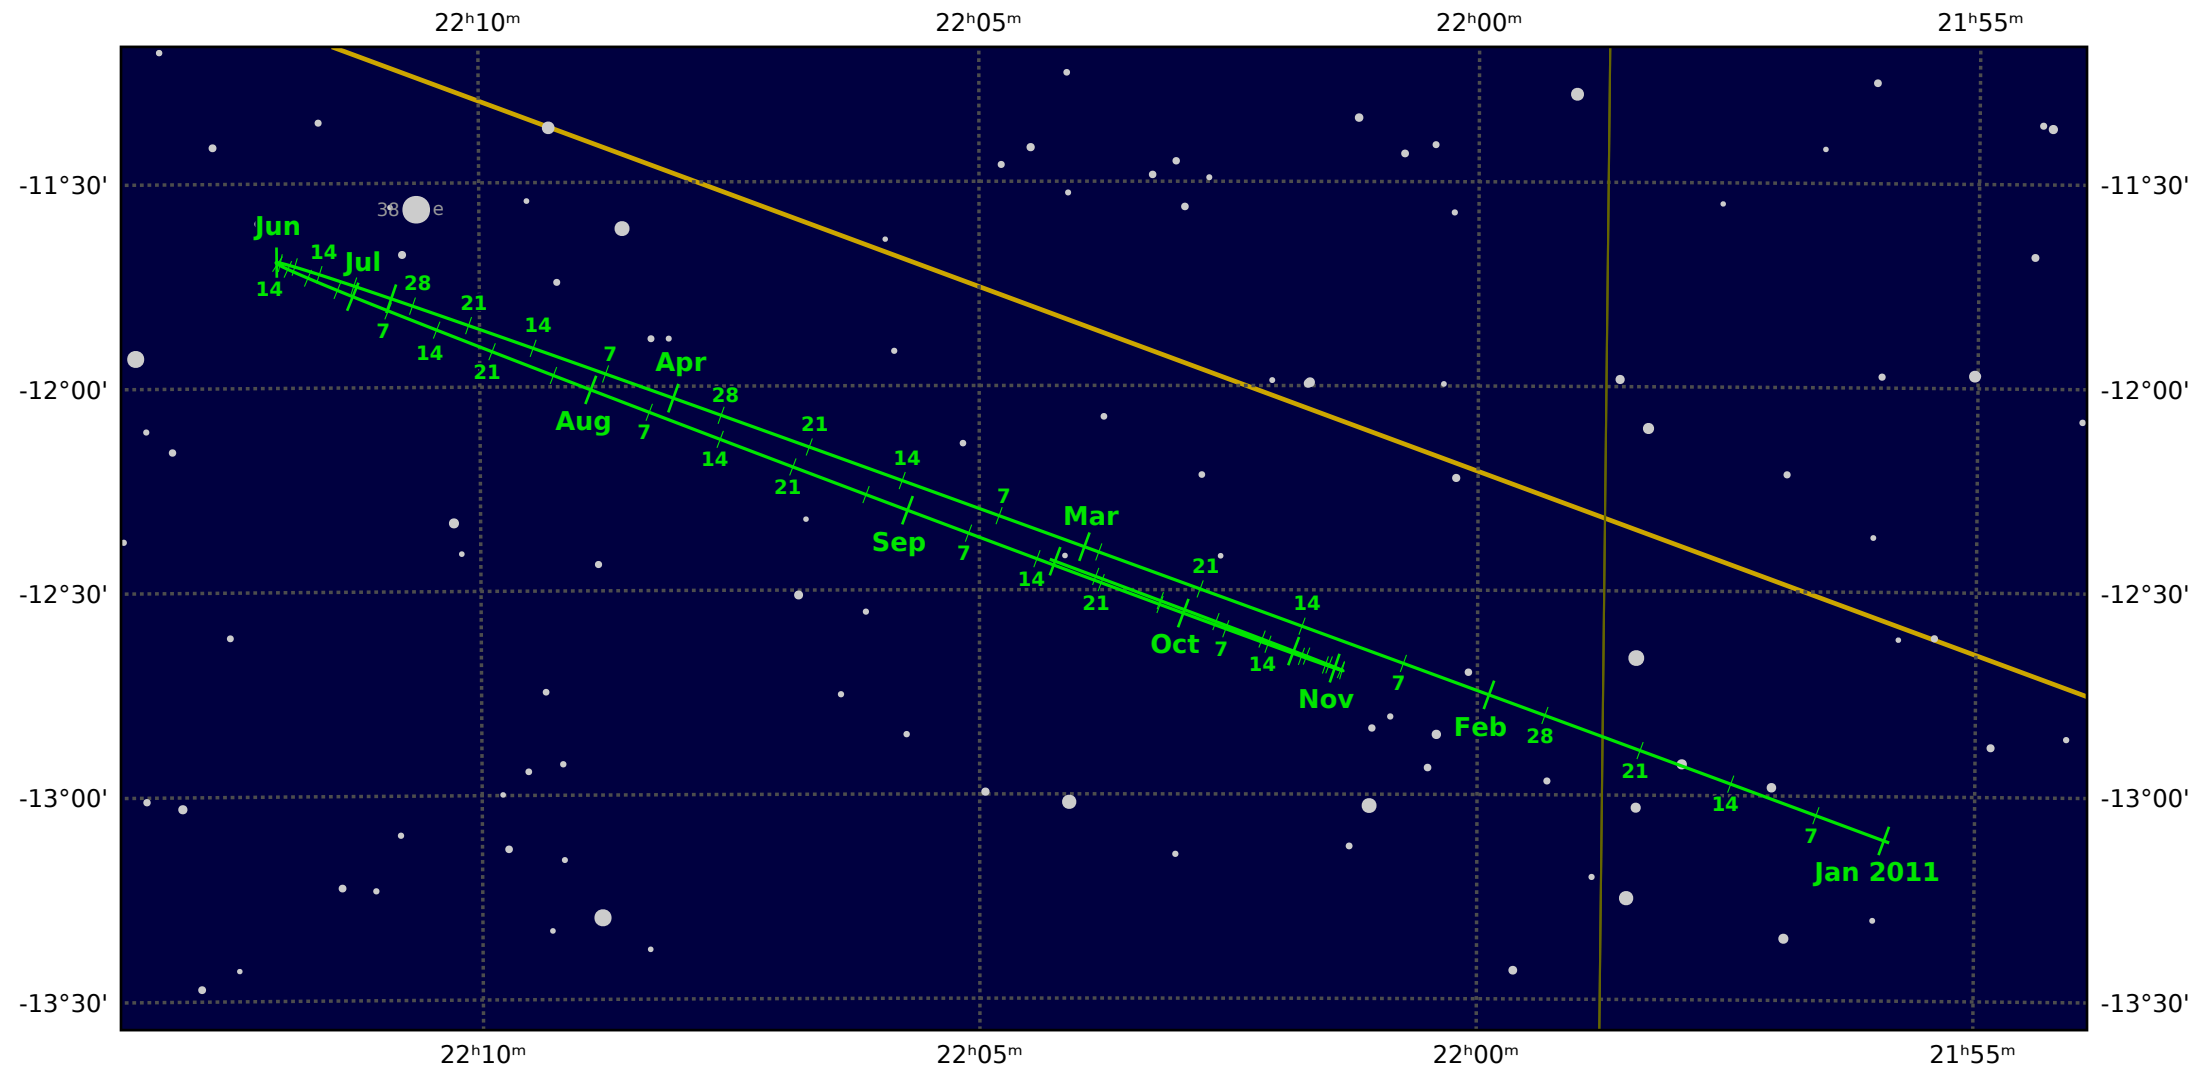

The path of Neptune in 2011

© Dominic Ford 2011-2020. Downloaded from <https://in-the-sky.org>

Magnitude scale: •10.5 •10.0 •9.5 •9.0 •8.5 •8.0 •7.5 •7.0 •6.5 •6.0 •5.5 ●5.0

— Ecliptic Plane — Galactic Plane