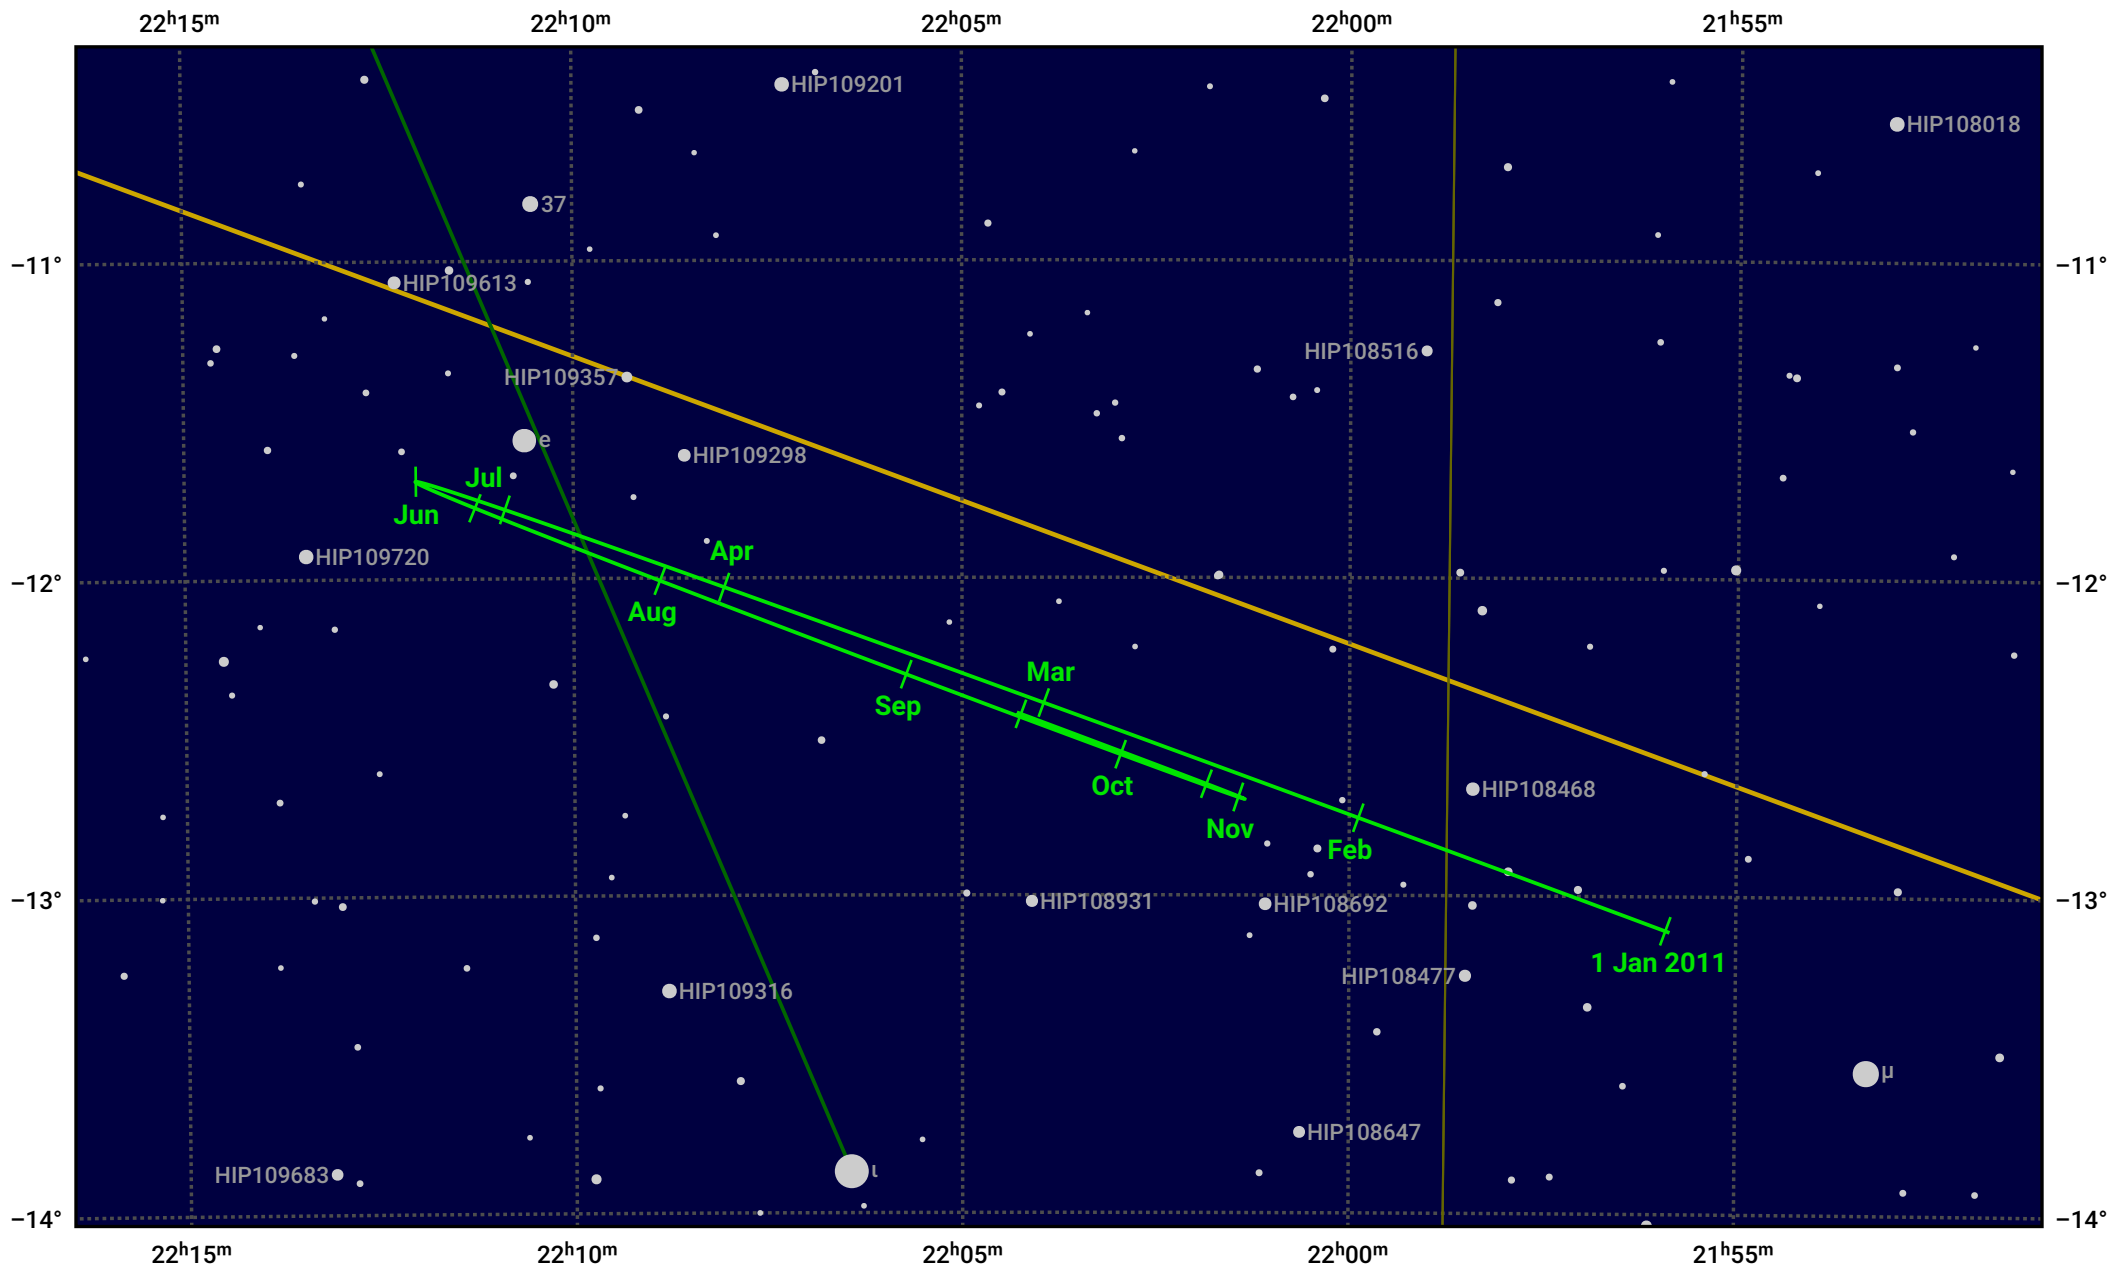

The path of Neptune in 2011

© Dominic Ford 2011–2024. Date markers placed at midnight UTC. Downloaded from <https://in-the-sky.org>

Magnitude scale: • 10.0 • 9.0 • 8.0 • 7.0 • 6.0 • 5.0 • 4.0

— Ecliptic Plane

● Galaxy
 ■ Bright nebula
 ● Open cluster
 ⊕ Globular cluster

Date	Mag	Angular size
2011 Jan 1	8.0	2.2"
2011 Apr 1	8.0	2.2"
2011 Jul 1	7.9	2.3"
2011 Oct 1	7.8	2.3"
2012 Jan 1	7.9	2.2"