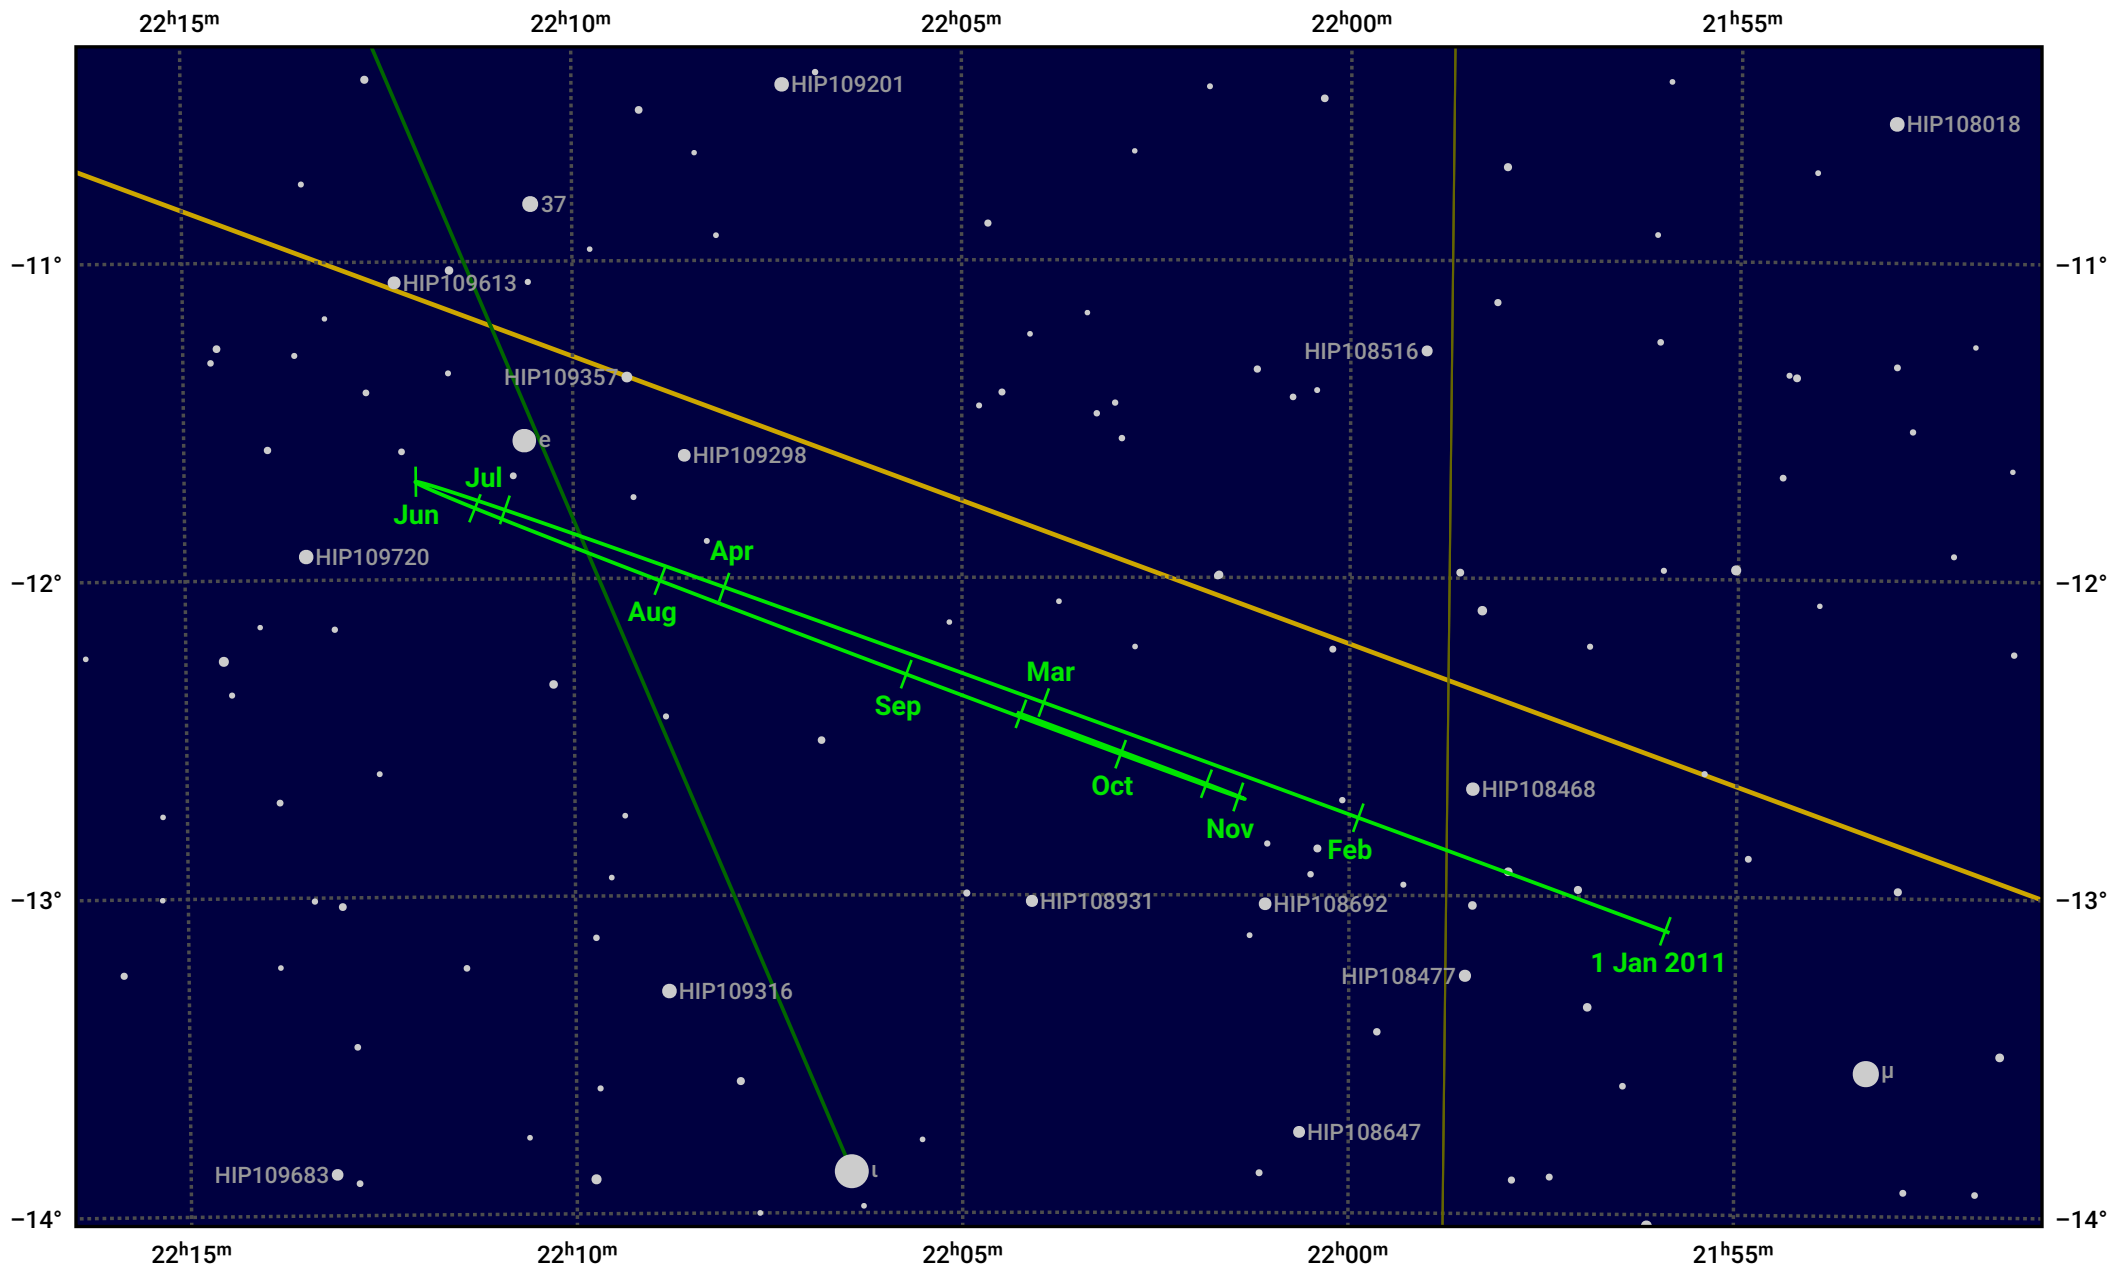

The path of Neptune in 2011

© Dominic Ford 2011–2023. Date markers placed at midnight UTC. Downloaded from <https://in-the-sky.org>

Magnitude scale: • 10.0 • 9.0 • 8.0 • 7.0 • 6.0 • 5.0 • 4.0

— Ecliptic Plane

● Galaxy
 ■ Bright nebula
 ● Open cluster
 ⊕ Globular cluster

Date	Mag	Angular size
2011 Jan 1	8.0	2.2"
2011 Apr 1	8.0	2.2"
2011 Jul 1	7.9	2.3"
2011 Oct 1	7.8	2.3"
2012 Jan 1	7.9	2.2"