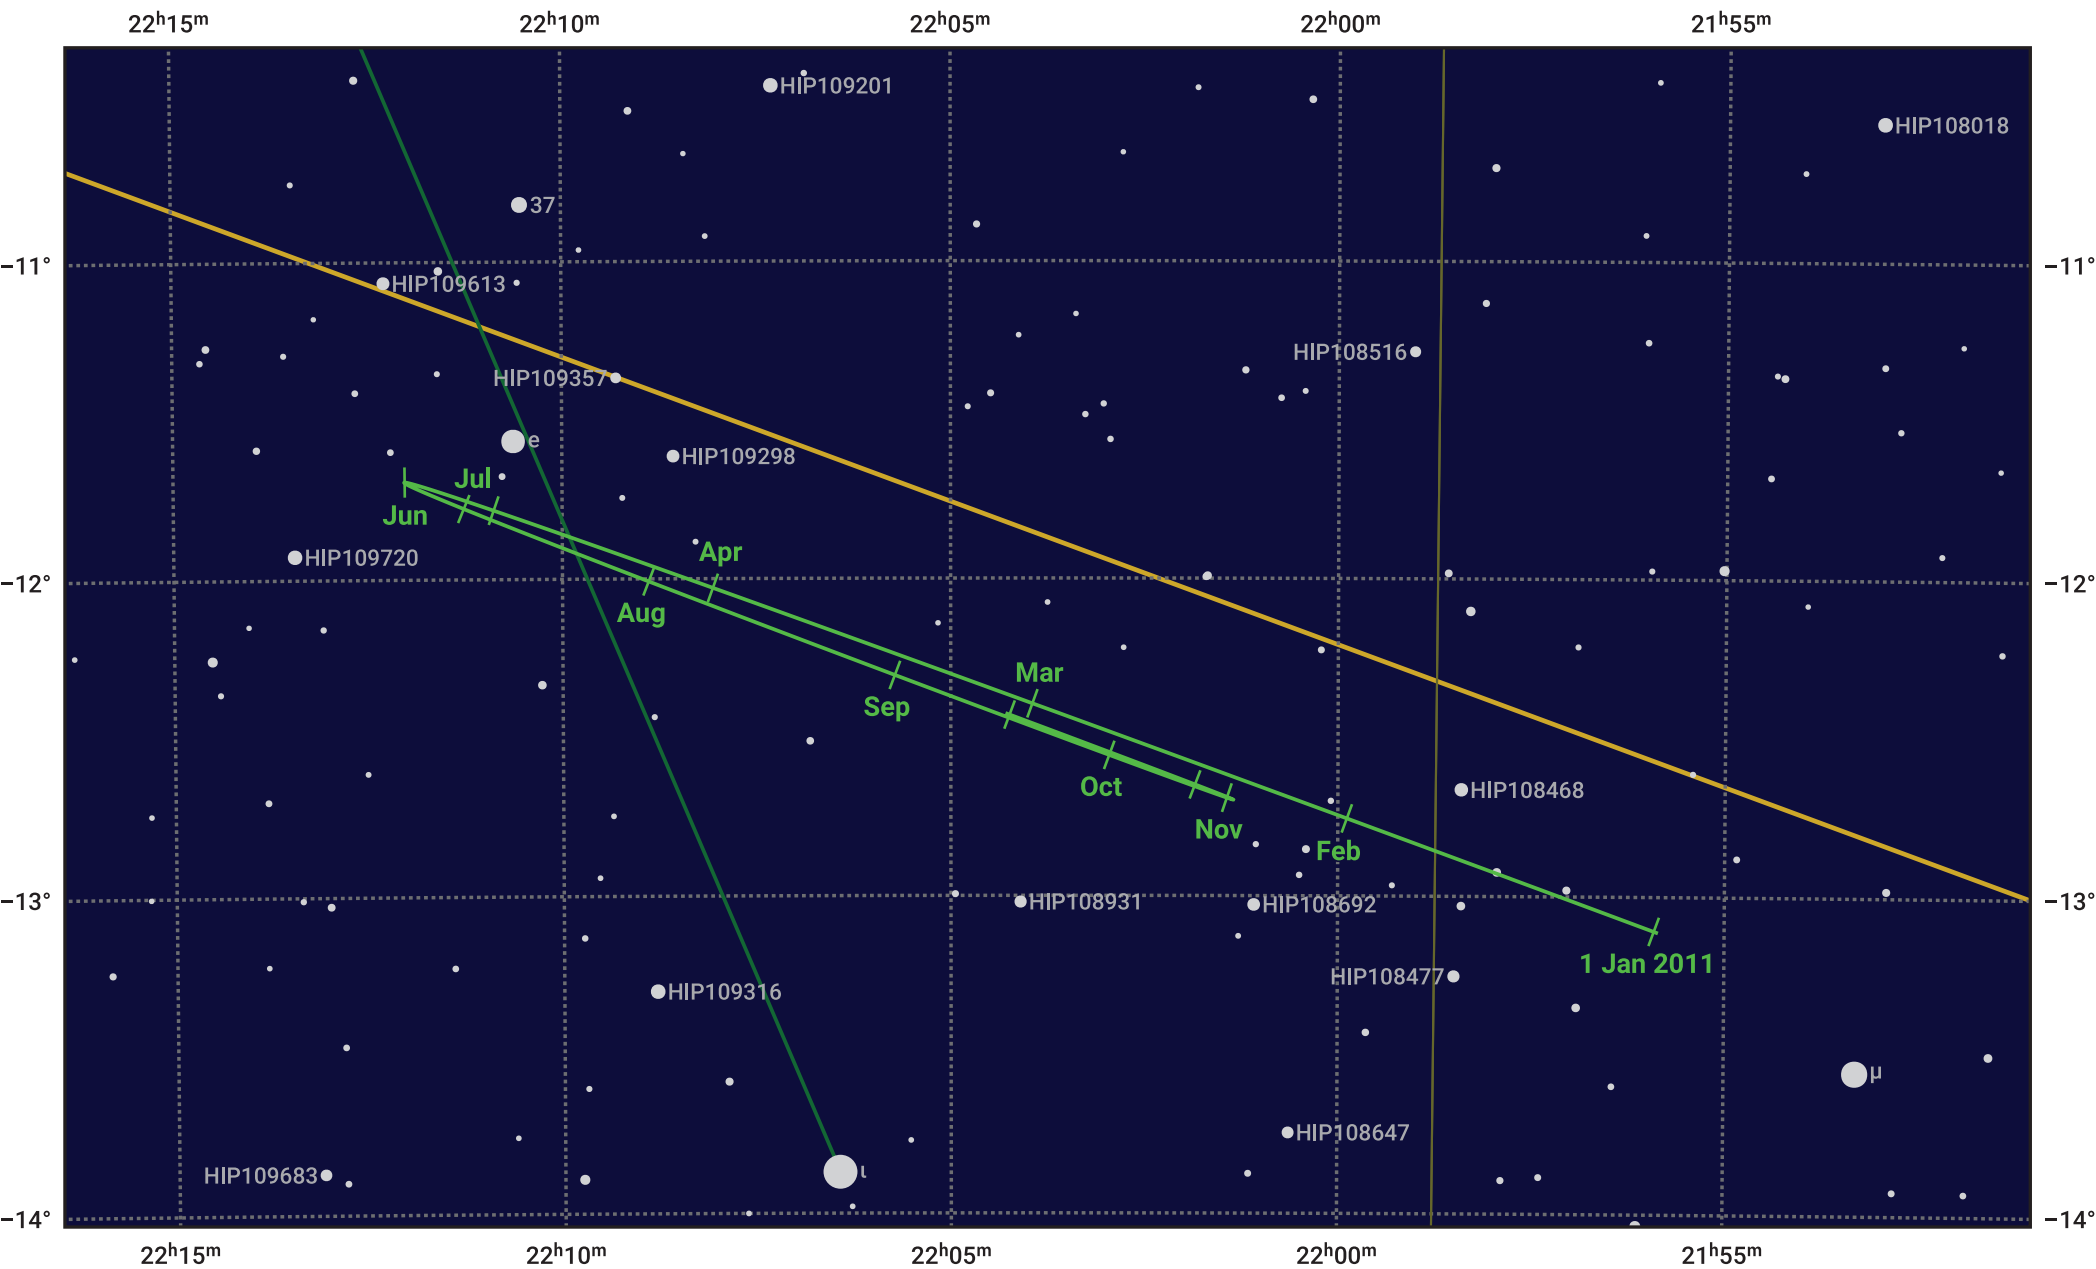

# The path of Neptune in 2011

© Dominic Ford 2011–2024. Date markers placed at midnight UTC. Downloaded from <https://in-the-sky.org>

Magnitude scale:  10.0  9.0  8.0  7.0  6.0  5.0  4.0

Ecliptic Plane

Galaxy   
  Bright nebula   
  Open cluster   
 + Globular cluster

Date	Mag	Angular size
2011 Jan 1	8.0	2.2"
2011 Apr 1	8.0	2.2"
2011 Jul 1	7.9	2.3"
2011 Oct 1	7.8	2.3"
2012 Jan 1	7.9	2.2"