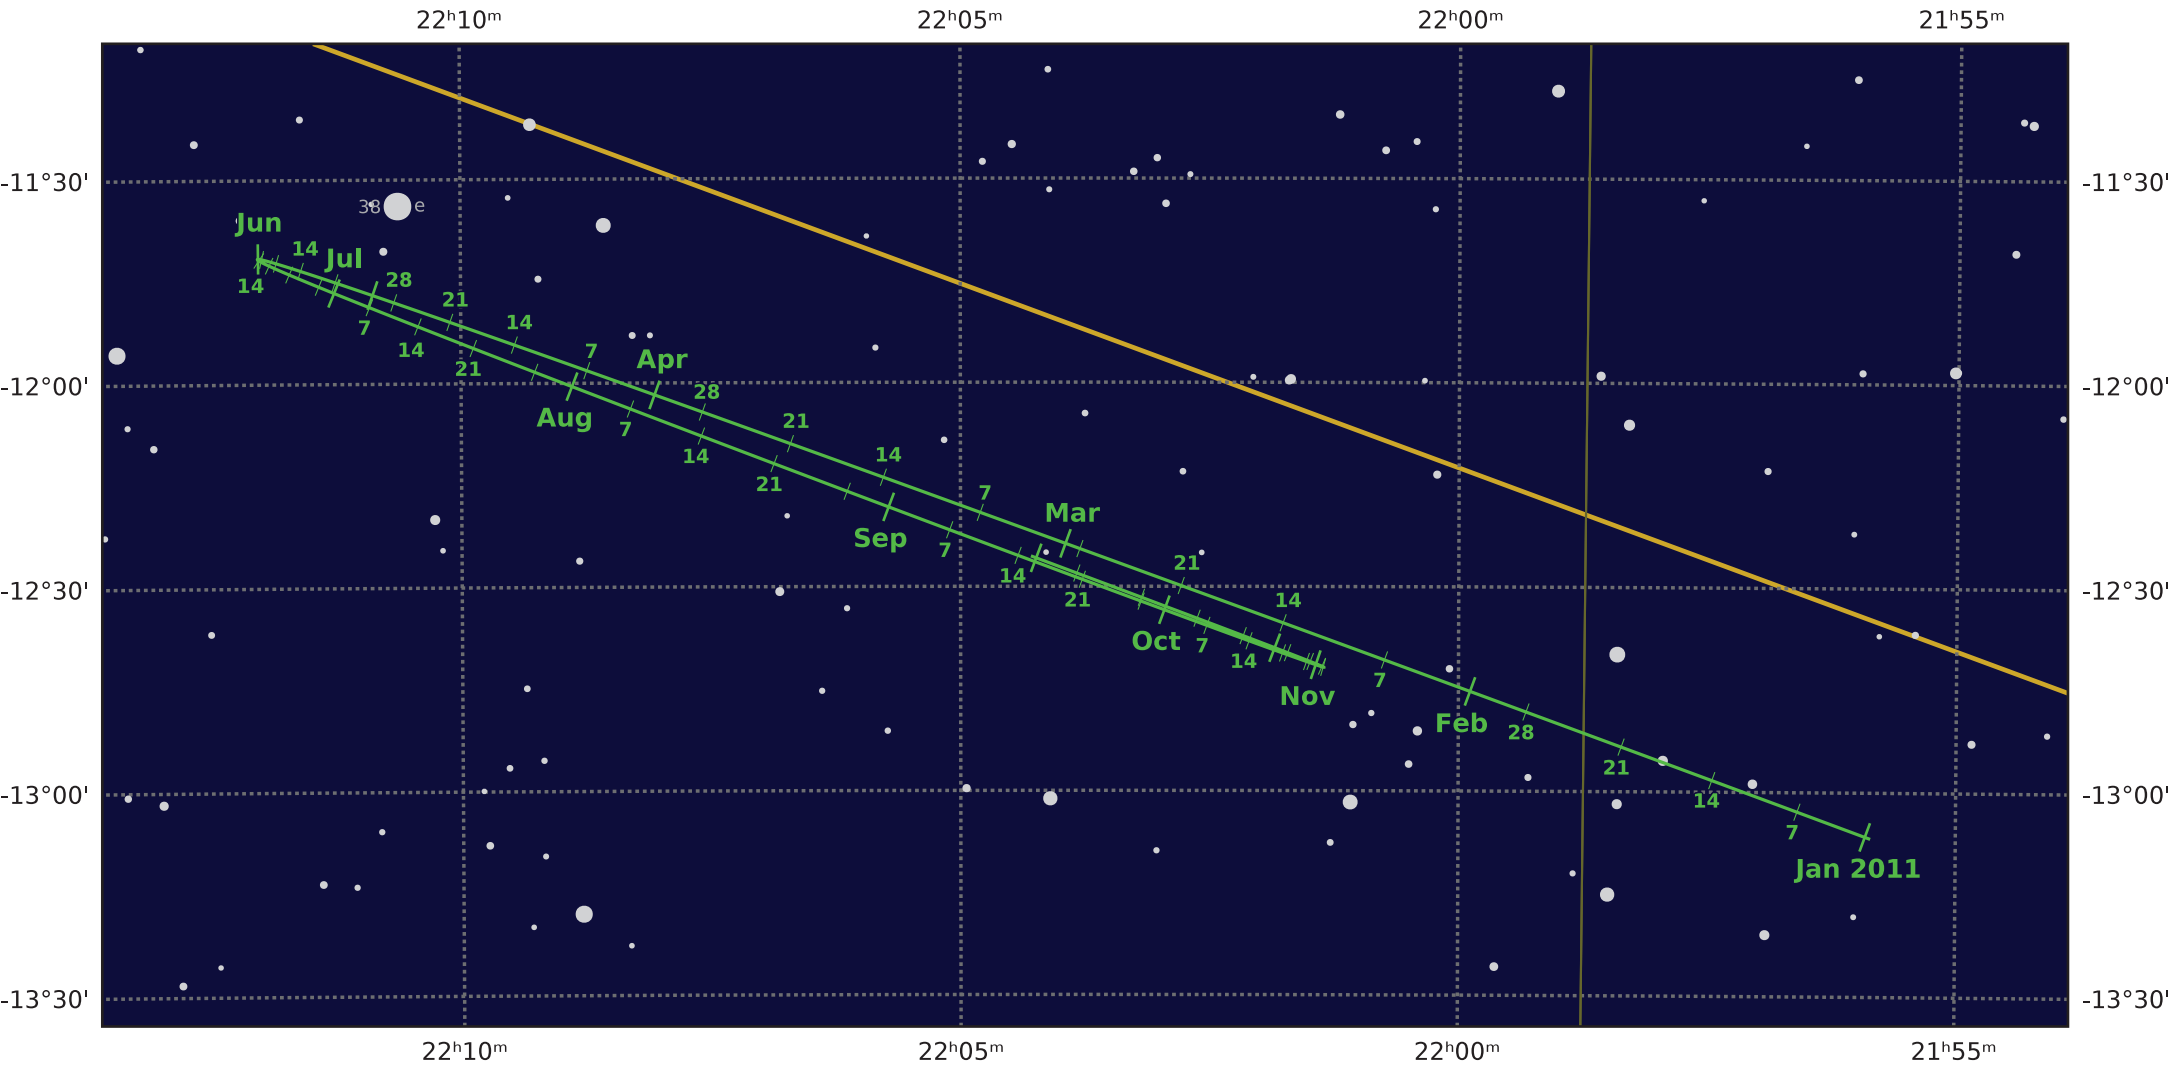

# The path of Neptune in 2011

© Dominic Ford 2011-2020. Downloaded from <https://in-the-sky.org>

Magnitude scale: •10.5 •10.0 •9.5 •9.0 •8.5 •8.0 •7.5 •7.0 •6.5 •6.0 •5.5 ●5.0

— Ecliptic Plane — Galactic Plane