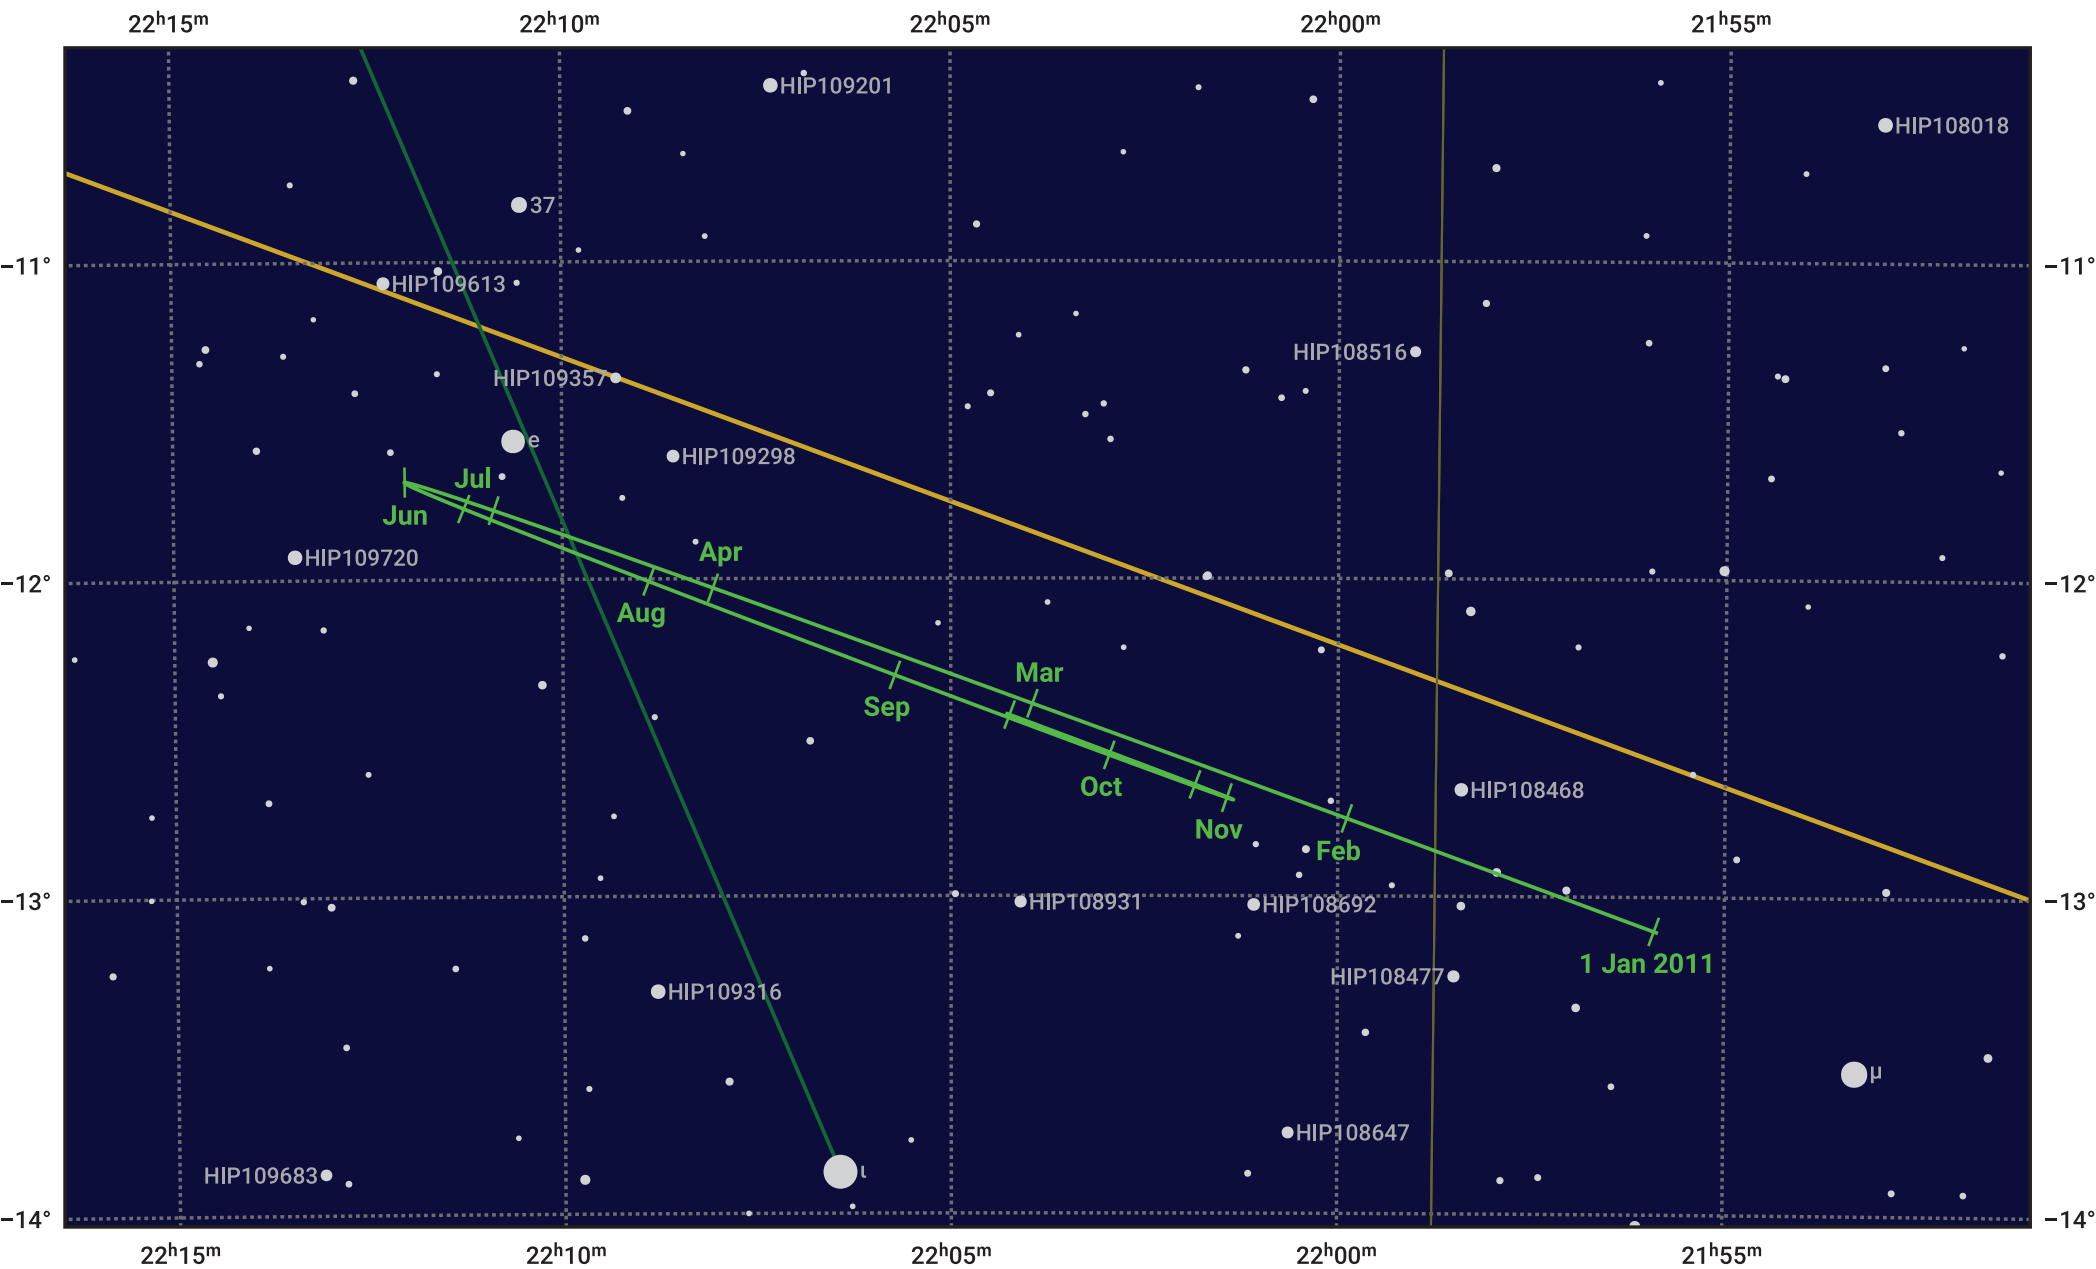

The path of Neptune in 2011

© Dominic Ford 2011–2023. Date markers placed at midnight UTC. Downloaded from <https://in-the-sky.org>

Magnitude scale: 10.0 9.0 8.0 7.0 6.0 5.0 4.0

Ecliptic Plane

Galaxy
 Bright nebula
 Open cluster
 Globular cluster

Date	Mag	Angular size
2011 Jan 1	8.0	2.2"
2011 Apr 1	8.0	2.2"
2011 Jul 1	7.9	2.3"
2011 Oct 1	7.8	2.3"
2012 Jan 1	7.9	2.2"