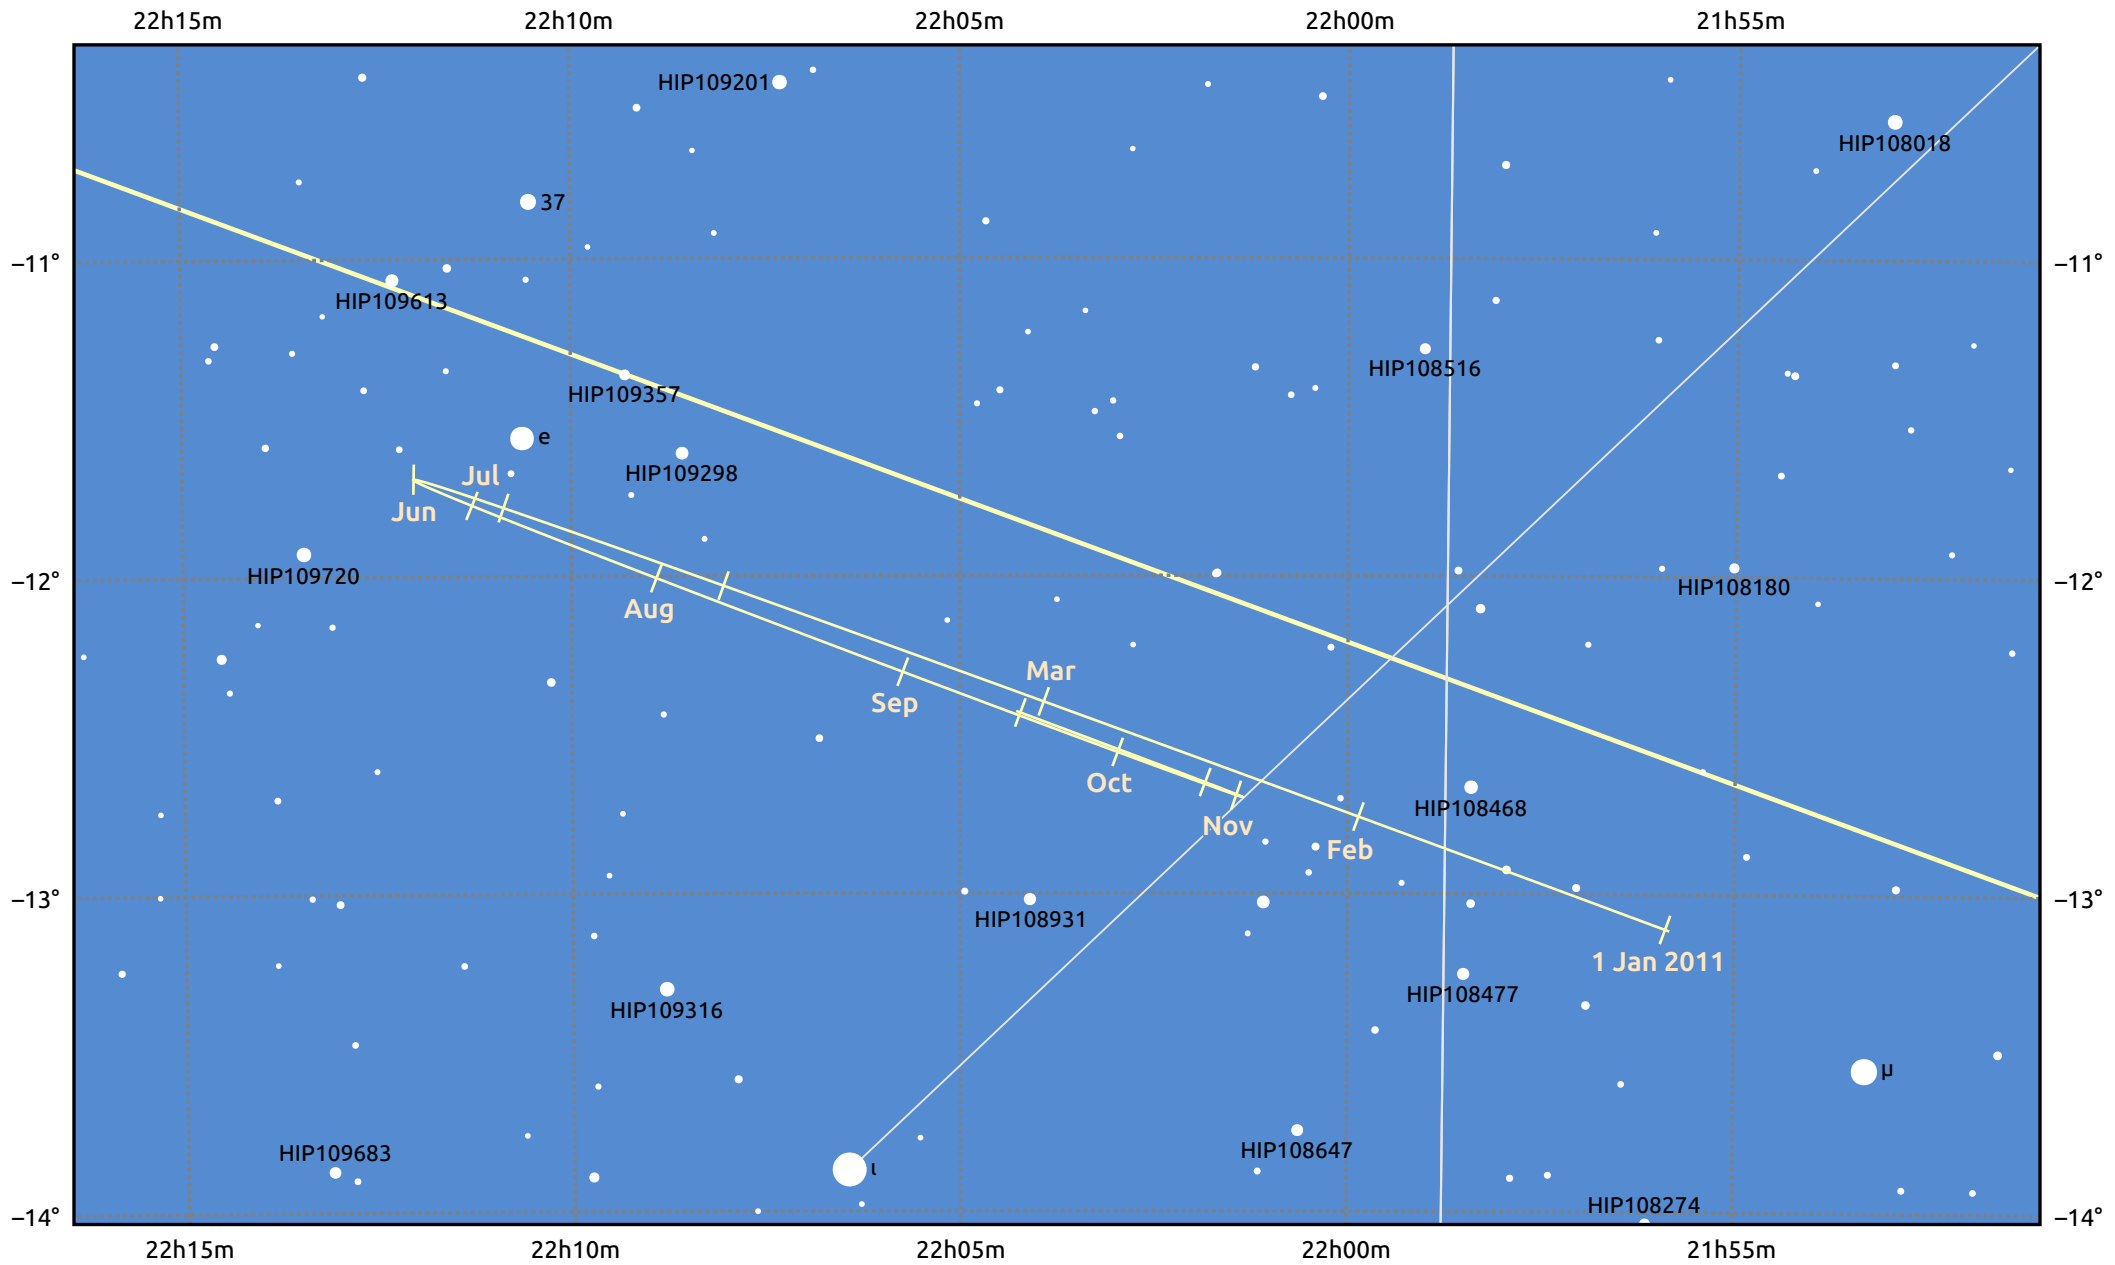

The path of Neptune in 2011

© Dominic Ford 2011–2025. Date markers placed at midnight UTC. Downloaded from <https://in-the-sky.org>

Magnitude scale: • 10.0 • 9.0 • 8.0 • 7.0 • 6.0 • 5.0 • 4.0

— Ecliptic Plane

Galaxy Bright nebula Open cluster Globular cluster Planetary nebula

Date	Mag	Angular size
2011 Jan 1	8.0	2.2"
2011 Apr 1	8.0	2.2"
2011 Jul 1	7.9	2.3"
2011 Oct 1	7.8	2.3"
2012 Jan 1	7.9	2.2"